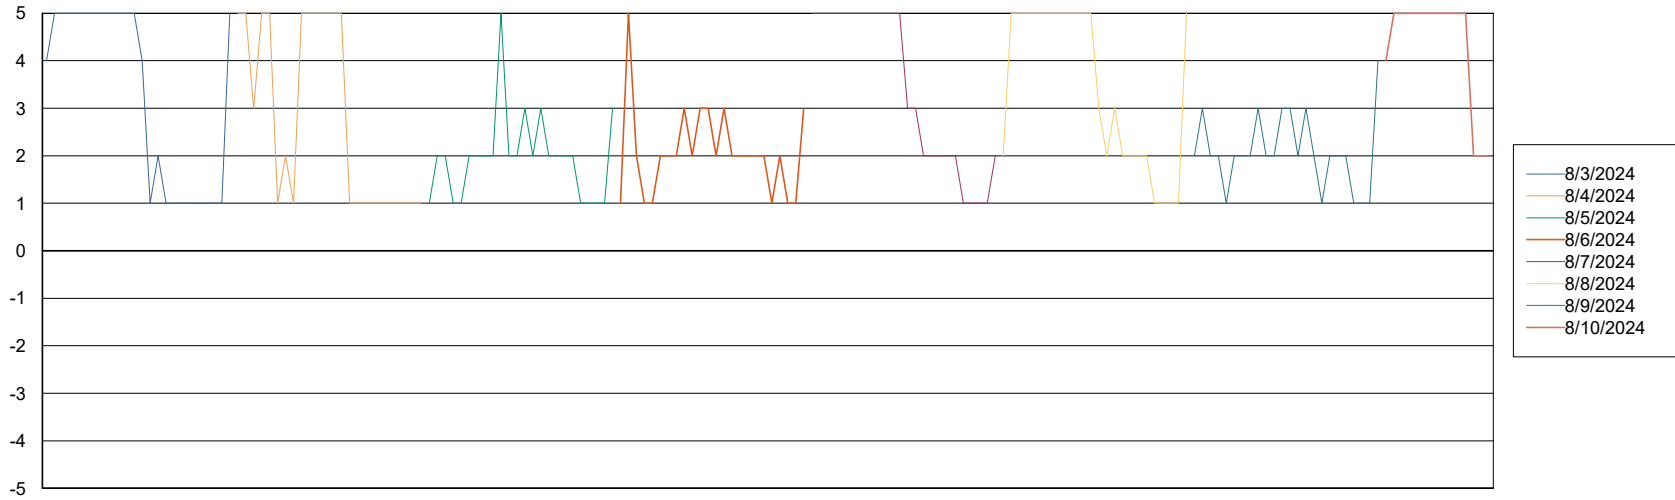

Standby Database Health ELI_Production

Recovery lag for last 7 days