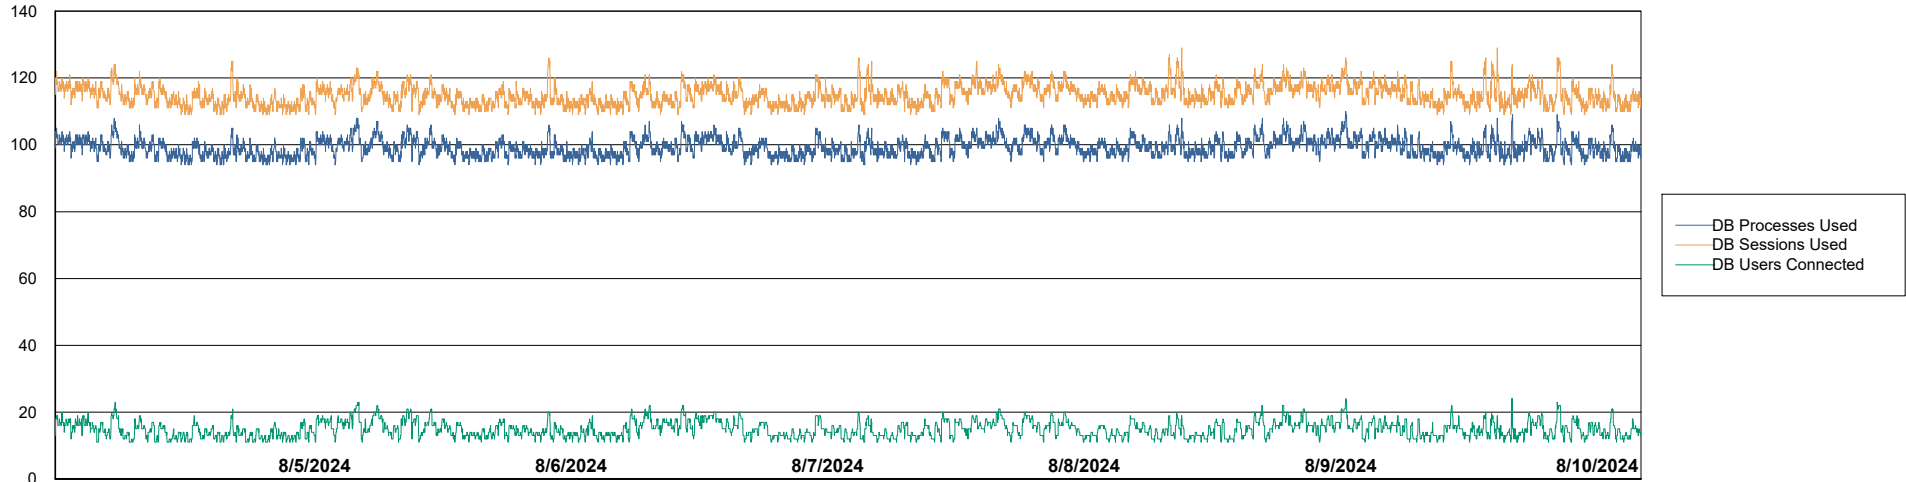

Database Performance ELI_PRD_FRASEQXPRDDB04-BI_ABS1