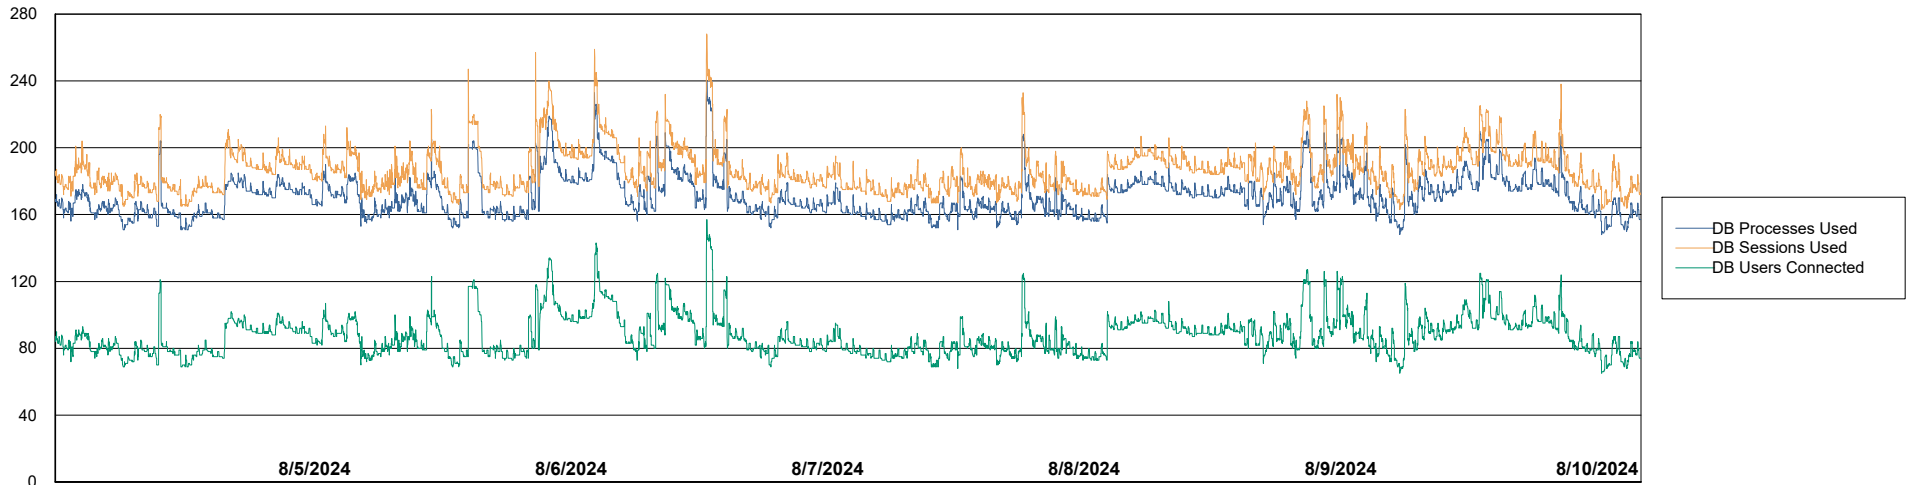

Database Performance ELI_PRD_FRASINTPRDDB01_ABS1