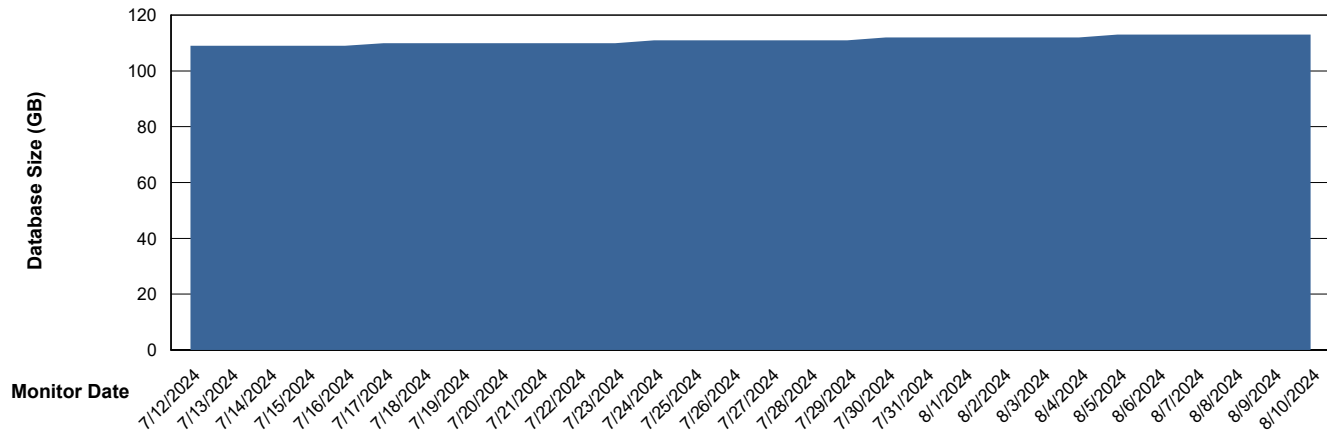

# Weekly SLA Customer Report

Customer ELI\_Production  
Database ID 62

DATABASE SIZE ELI\_PRD\_FRASEQXPRDDB04-BI\_ABS1

### Database growth over last month

DATABASE SIZE ELI\_PRD\_FRASINTPRDDB01\_ABS1

### Database growth over last month