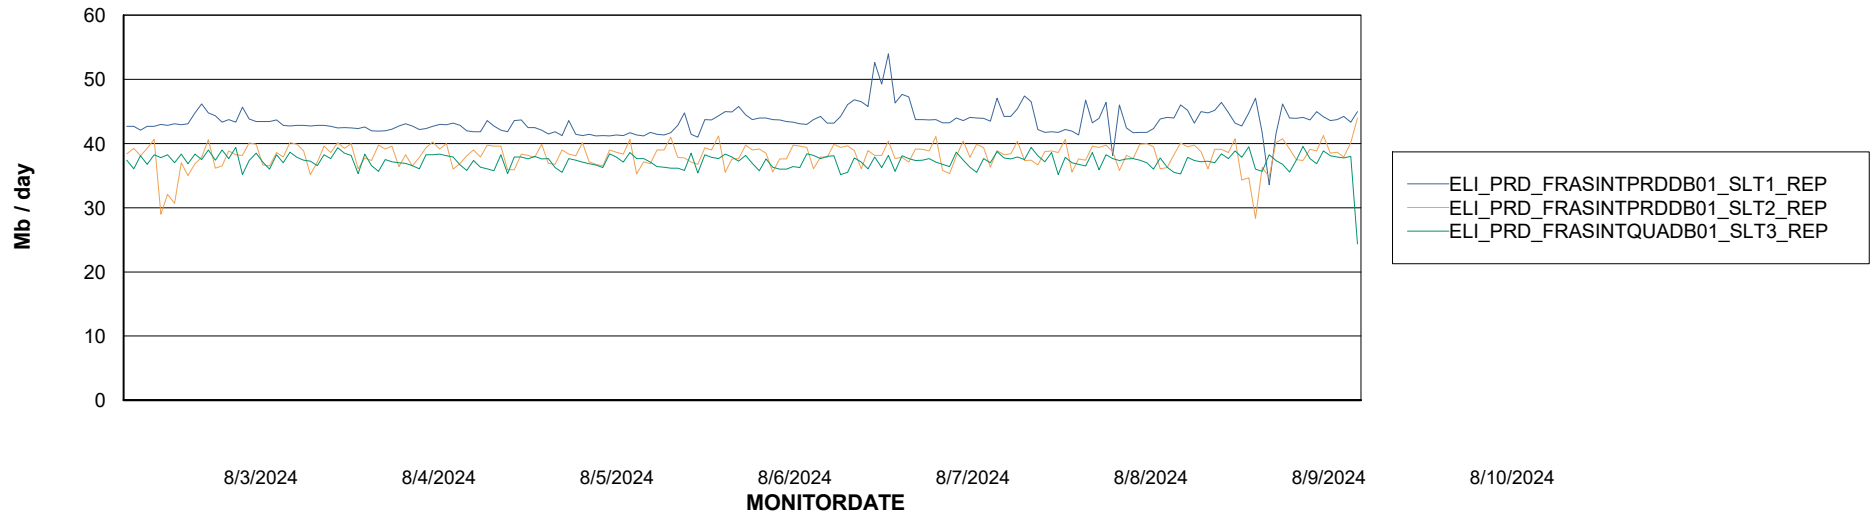

ABSSolute Application ReportServer Services

Avg memory used per ReportServer Service