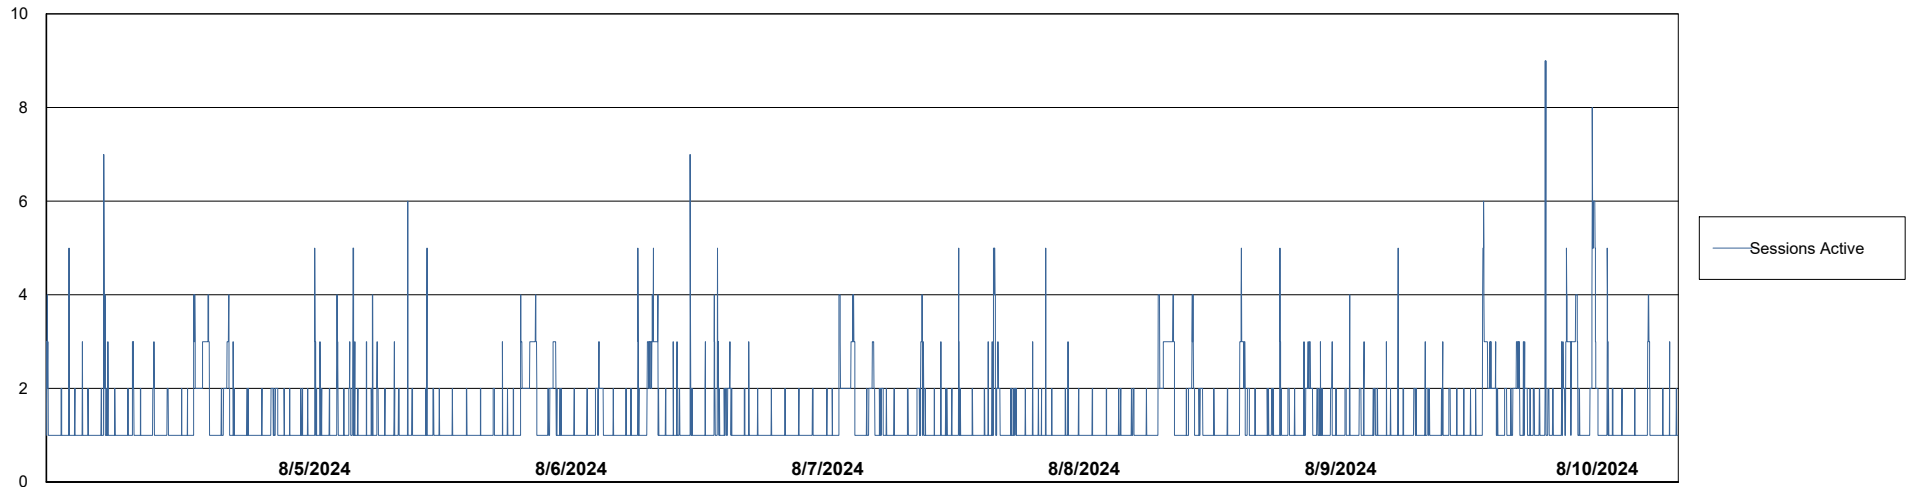

Database Performance ELI_PRD_FRASEQXPRDDB04-BI_ABS1