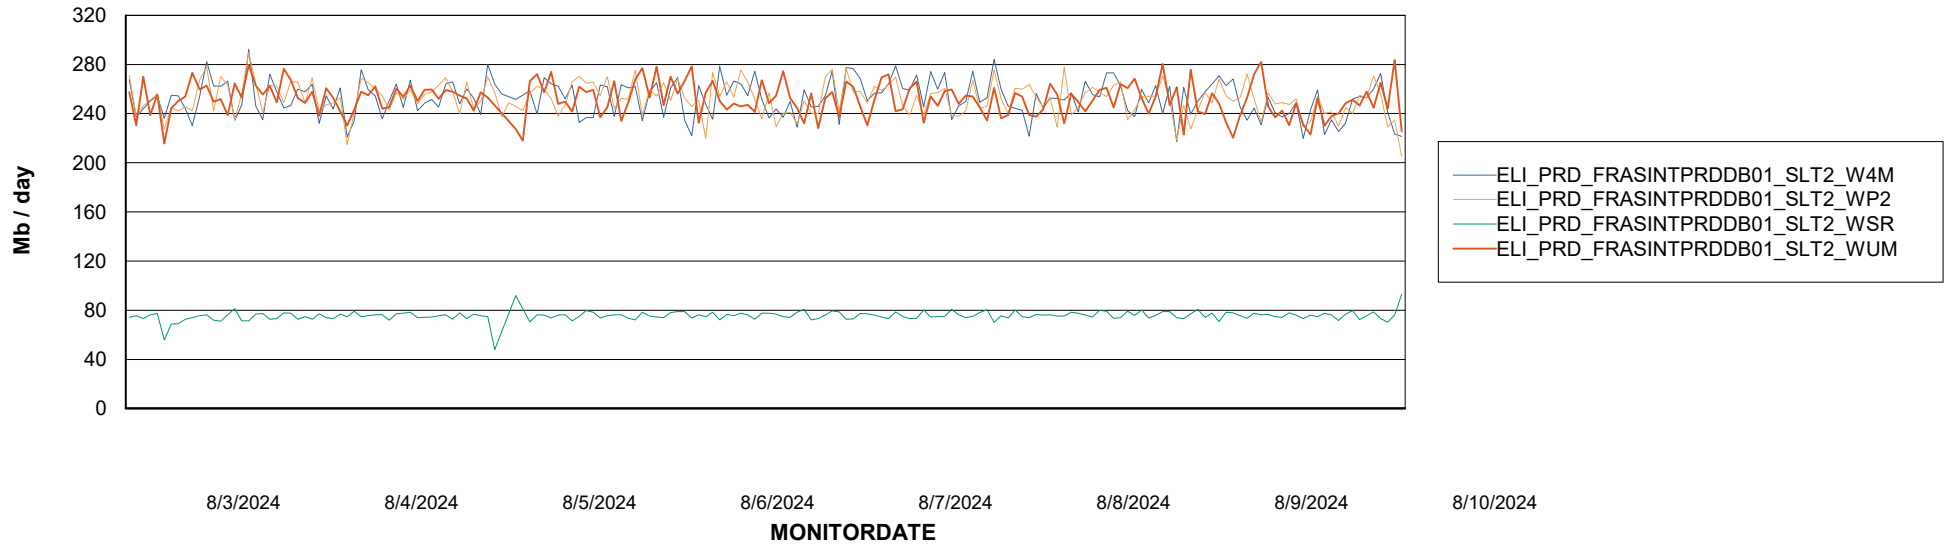

ABSolute Web Component Services

Avg memory used per ABS Web component