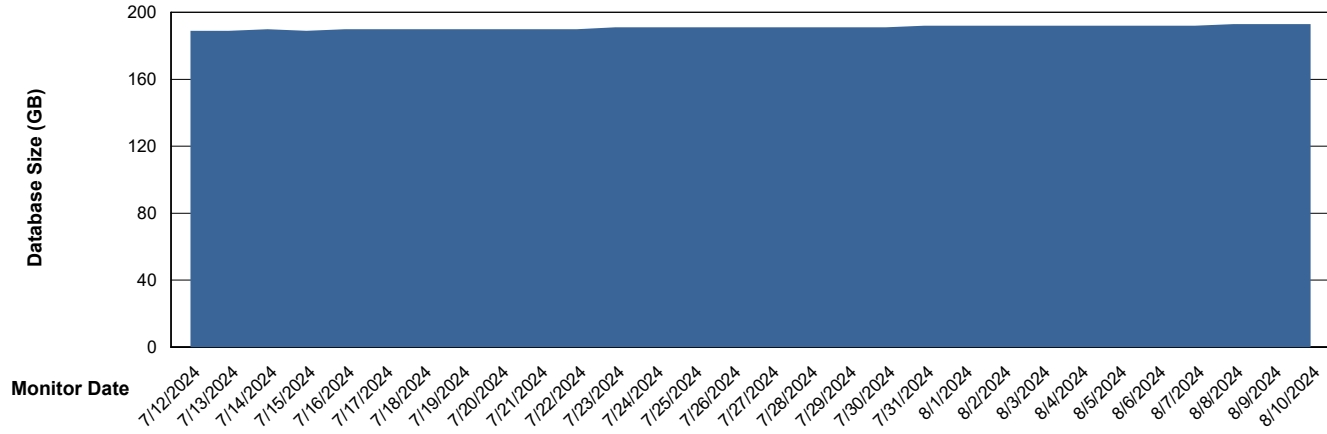

DATABASE SIZE ELI_PRD_FRASEQXPRDDB04-BI_ABS1

Database growth over last month