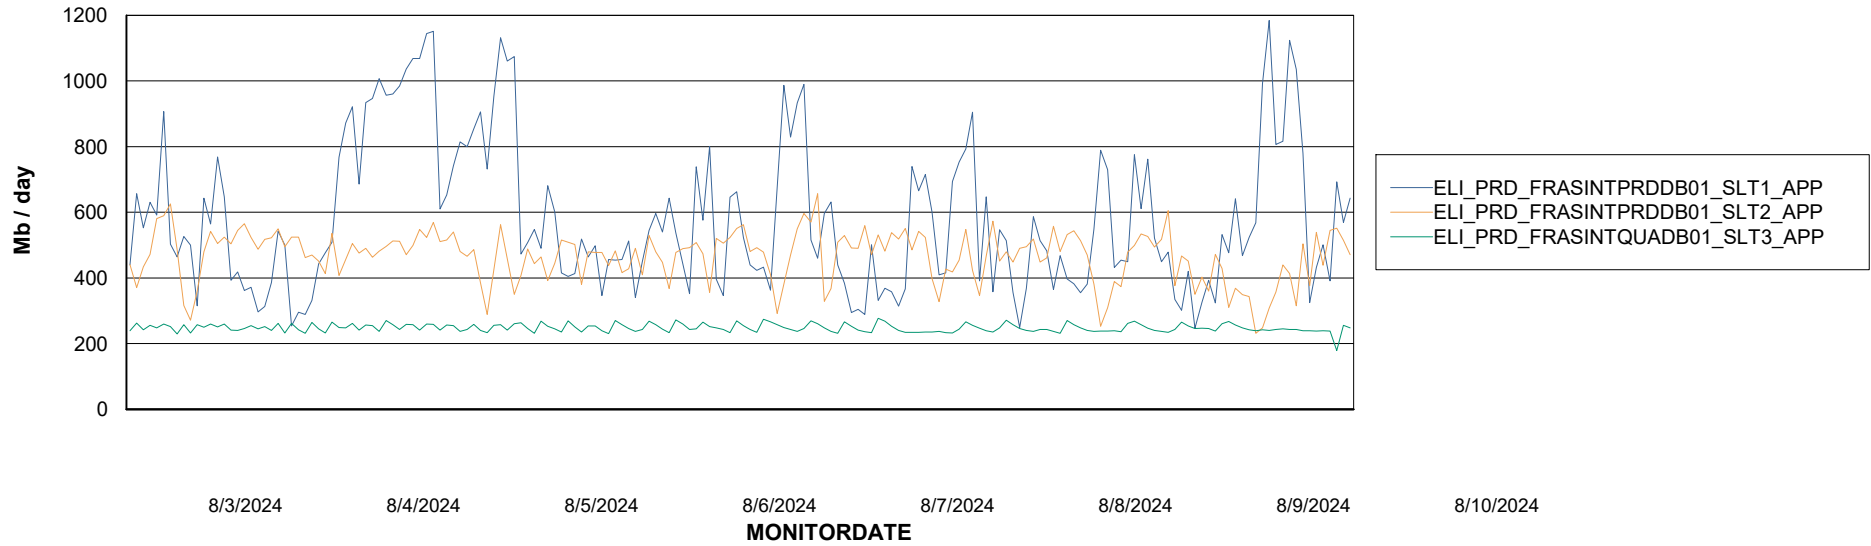

ABSSolute Application Server Services

Avg memory used per ABS Server Service