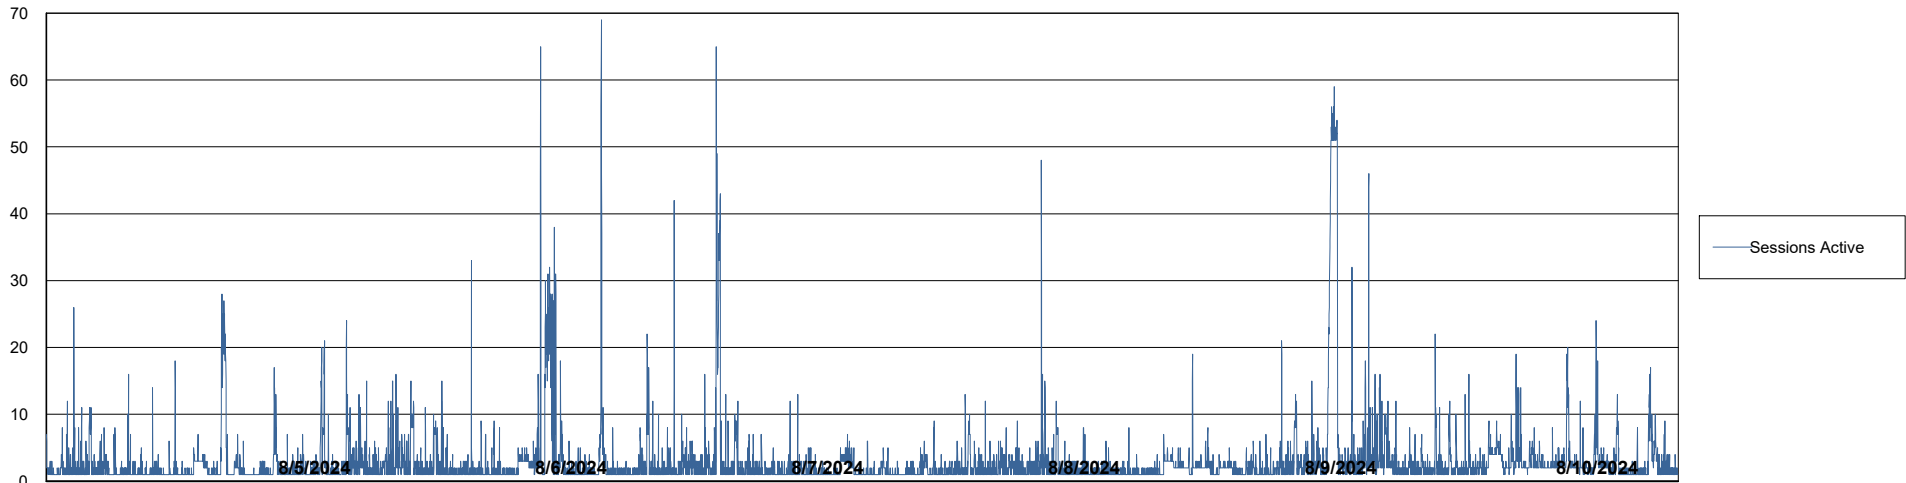

Database Performance ELI_PRD_FRASINTPRDDB01_ABS1