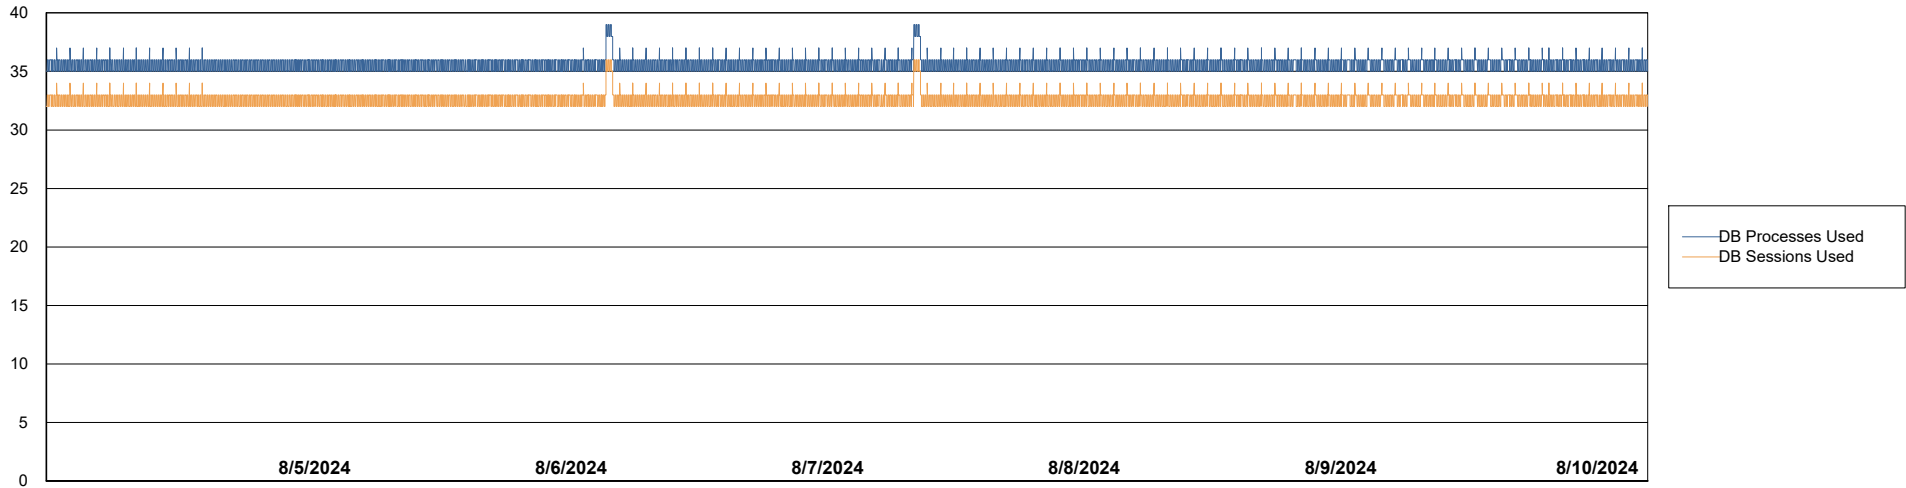

Weekly SLA Customer Report

Customer ECL_Production
Database ID 156

Database Performance ECL_PRD_ECLABS_ABS1

Weekly SLA Customer Report

Customer ECL_Production
Database ID 156

Database Performance ECL_PRD_ECLABS-TEST_HSBABS1

DB Processes Max 1,000

Weekly SLA Customer Report

Customer ECL_Production
 Database ID 156

DATABASE SIZE ECL_PRD_ECLABS_ABS1

Database growth over last month

Database Tablespace ECL_PRD_ECLABS_ABS1

Date	Tablespace Name	Filesize (Gb)	Usedsize (Gb)	Percentage free
8/10/2024	ABSDATA	81	62	24
	INDX	10	7	30
8/9/2024	ABSDATA	81	62	24
	INDX	10	7	30
8/8/2024	ABSDATA	81	62	24
	INDX	10	7	30
8/7/2024	ABSDATA	81	62	24
	INDX	10	7	30
8/6/2024	ABSDATA	81	62	24
	INDX	10	7	30
8/5/2024	ABSDATA	81	62	24
	INDX	10	7	30
8/4/2024	ABSDATA	81	62	24
	INDX	10	7	30