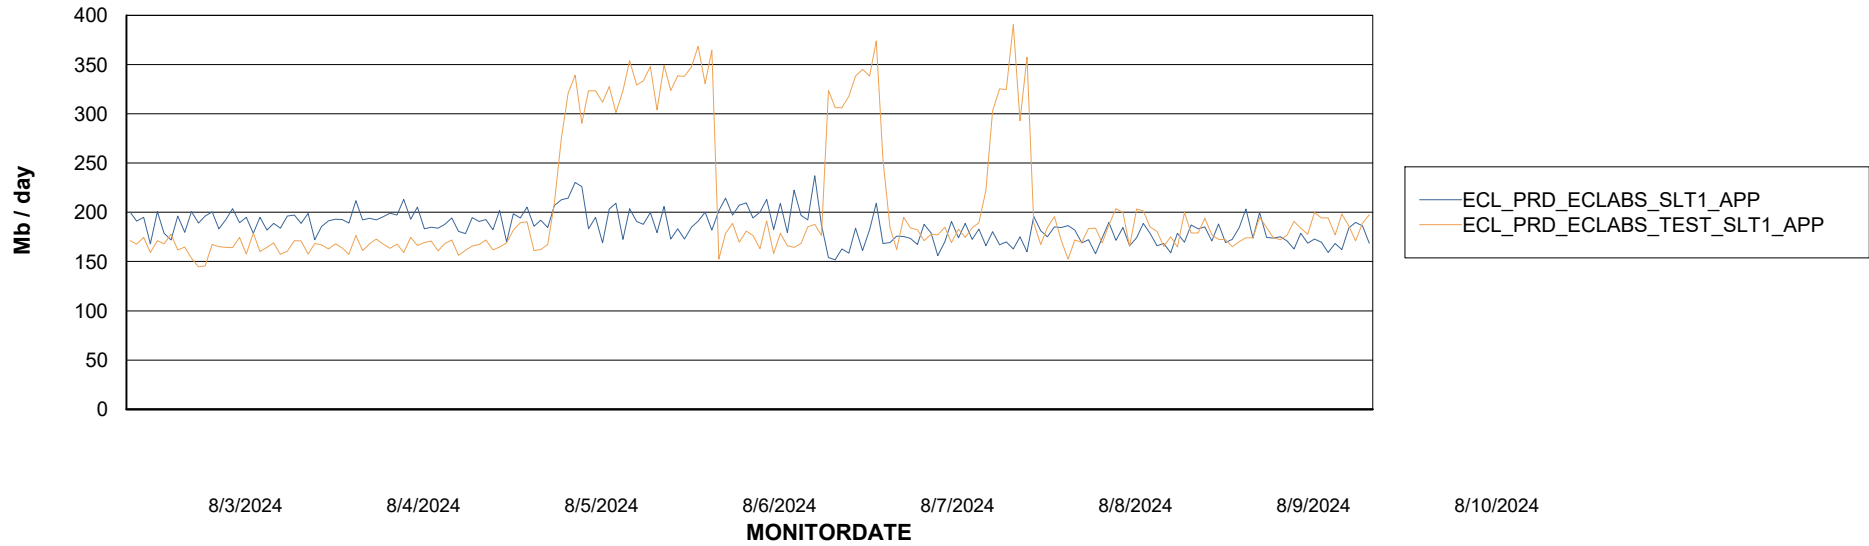

DB Processes Max 1,000

Weekly SLA Customer Report

Customer ECL_Production
 Database ID 156

DATABASE SIZE ECL_PRD_ECLABS_ABS1

Database growth over last month

Database Tablespace ECL_PRD_ECLABS_ABS1

Date	Tablespace Name	Filesize (Gb)	Usedsize (Gb)	Percentage free
8/10/2024	ABSDATA	81	62	24
	INDX	10	7	30
8/9/2024	ABSDATA	81	62	24
	INDX	10	7	30
8/8/2024	ABSDATA	81	62	24
	INDX	10	7	30
8/7/2024	ABSDATA	81	62	24
	INDX	10	7	30
8/6/2024	ABSDATA	81	62	24
	INDX	10	7	30
8/5/2024	ABSDATA	81	62	24
	INDX	10	7	30
8/4/2024	ABSDATA	81	62	24
	INDX	10	7	30

Weekly SLA Customer Report

Customer ECL_Production
Database ID 156

ABSSolute Application Server Services

Avg memory used per ABS Server Service

Avg users per day per ABS server

Weekly SLA Customer Report

Customer ECL_Production
Database ID 156