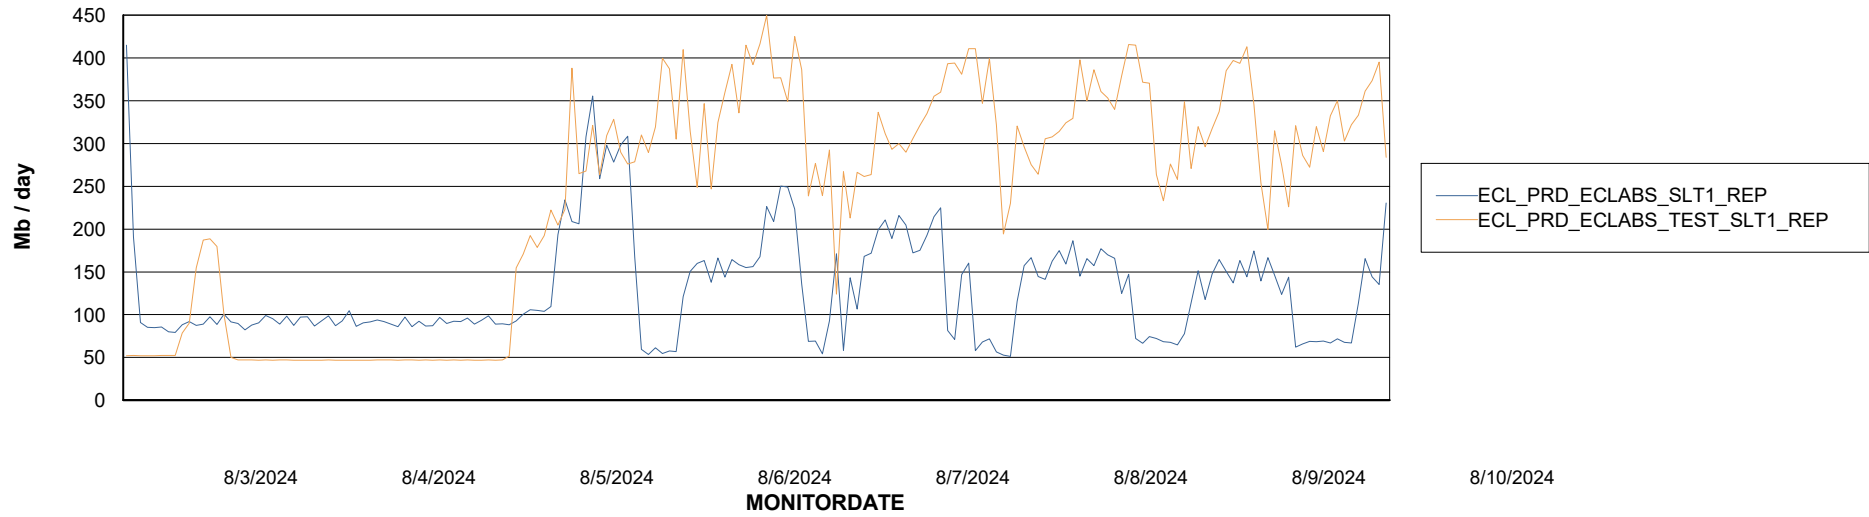

ABSSolute Application ReportServer Services

Avg memory used per ReportServer Service