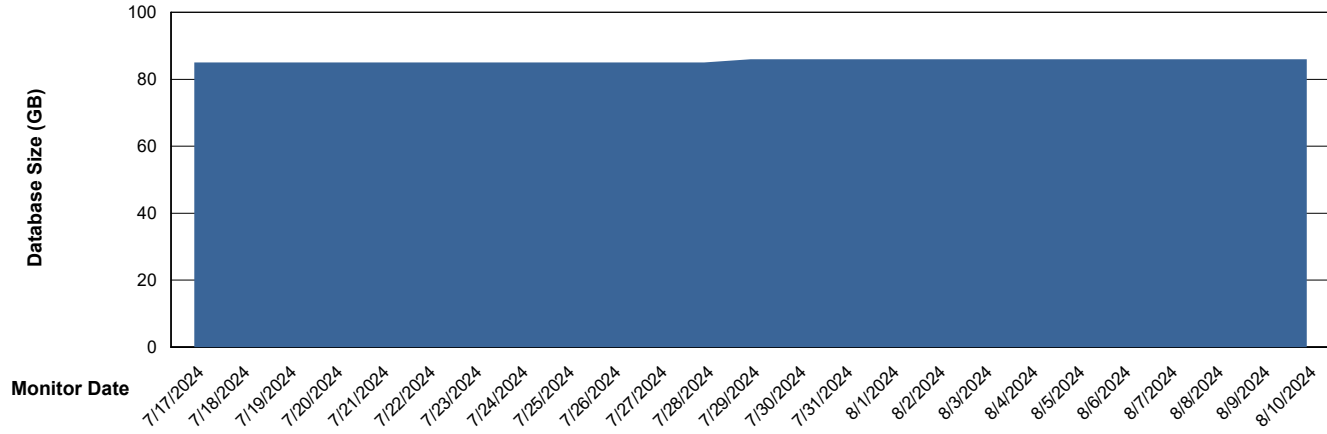

DB Processes Max 1,000

Weekly SLA Customer Report

Customer ECL_Production
 Database ID 156

DATABASE SIZE ECL_PRD_ECLABS_ABS1

Database growth over last month

Database Tablespace ECL_PRD_ECLABS_ABS1

Date	Tablespace Name	Filesize (Gb)	Usedsize (Gb)	Percentage free
8/10/2024	ABSDATA	81	62	24
	INDX	10	7	30
8/9/2024	ABSDATA	81	62	24
	INDX	10	7	30
8/8/2024	ABSDATA	81	62	24
	INDX	10	7	30
8/7/2024	ABSDATA	81	62	24
	INDX	10	7	30
8/6/2024	ABSDATA	81	62	24
	INDX	10	7	30
8/5/2024	ABSDATA	81	62	24
	INDX	10	7	30
8/4/2024	ABSDATA	81	62	24
	INDX	10	7	30

Weekly SLA Customer Report

Customer ECL_Production
Database ID 156

ABSSolute Application Server Services

Avg memory used per ABS Server Service

Avg users per day per ABS server

Weekly SLA Customer Report

Customer ECL_Production
Database ID 156