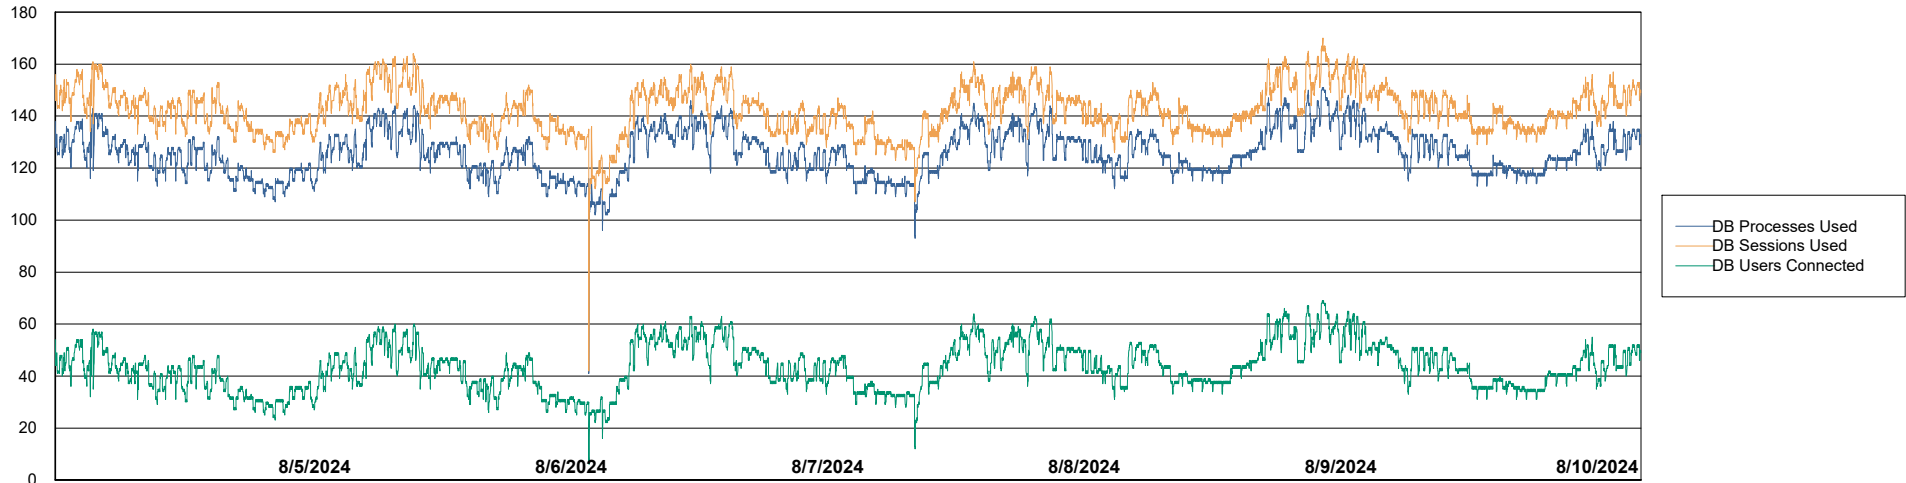

Weekly SLA Customer Report

Customer ECL_Production
Database ID 156

Harddisk Usage ECL_PRD_ECLABS-WEB

	Free disk space on C: (%)	Total disk space on C: (Gb)	Used disk space on C: (Gb)
8/10/2024	27	99	73
8/9/2024	27	99	72
8/8/2024	28	99	72
8/7/2024	27	99	73
8/6/2024	26	99	74
8/5/2024	27	99	72
8/4/2024	29	99	71

Weekly SLA Customer Report

Customer ECL_Production
Database ID 156

Database Performance ECL_PRD_ECLABS_ABS1

Weekly SLA Customer Report

Customer ECL_Production
Database ID 156

Database Performance ECL_PRD_ECLABS-TEST_HSBABS1