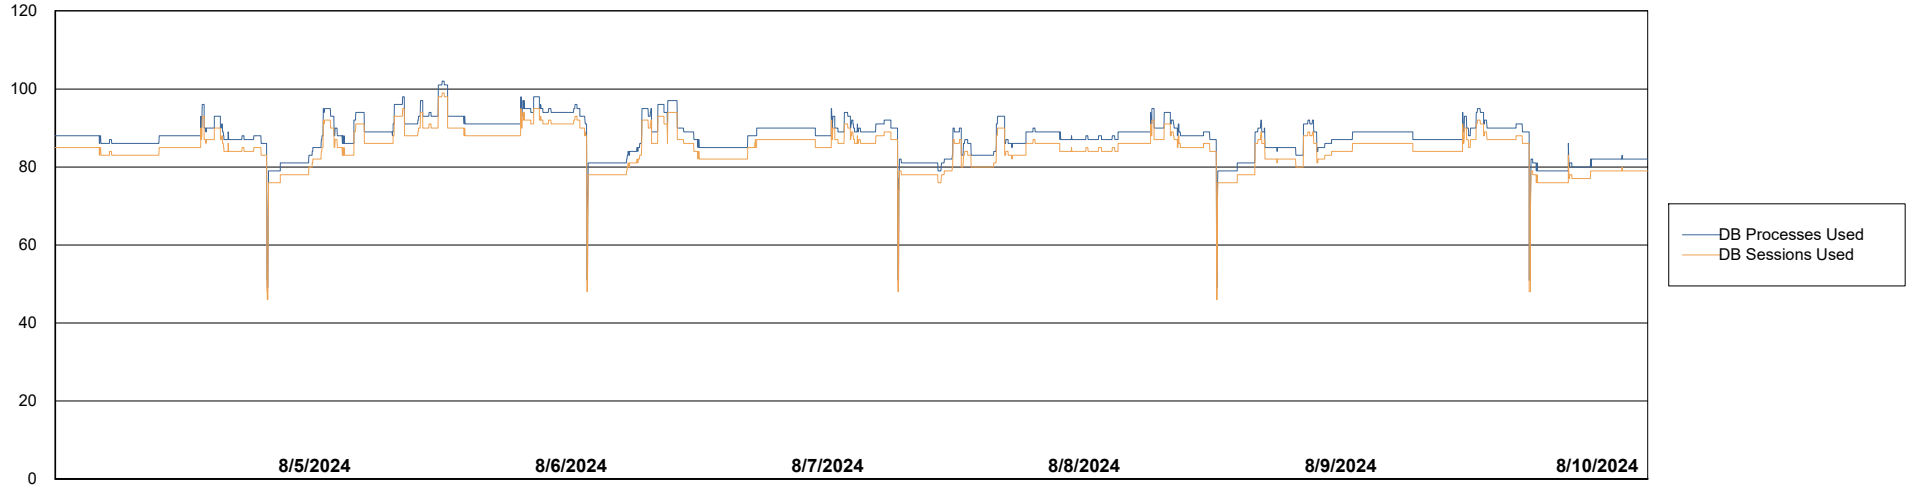

Database Performance DFD_PRD_S-S-ORACLE01-F_ABS1

DB Processes Max 4
DB Sessions Max 600