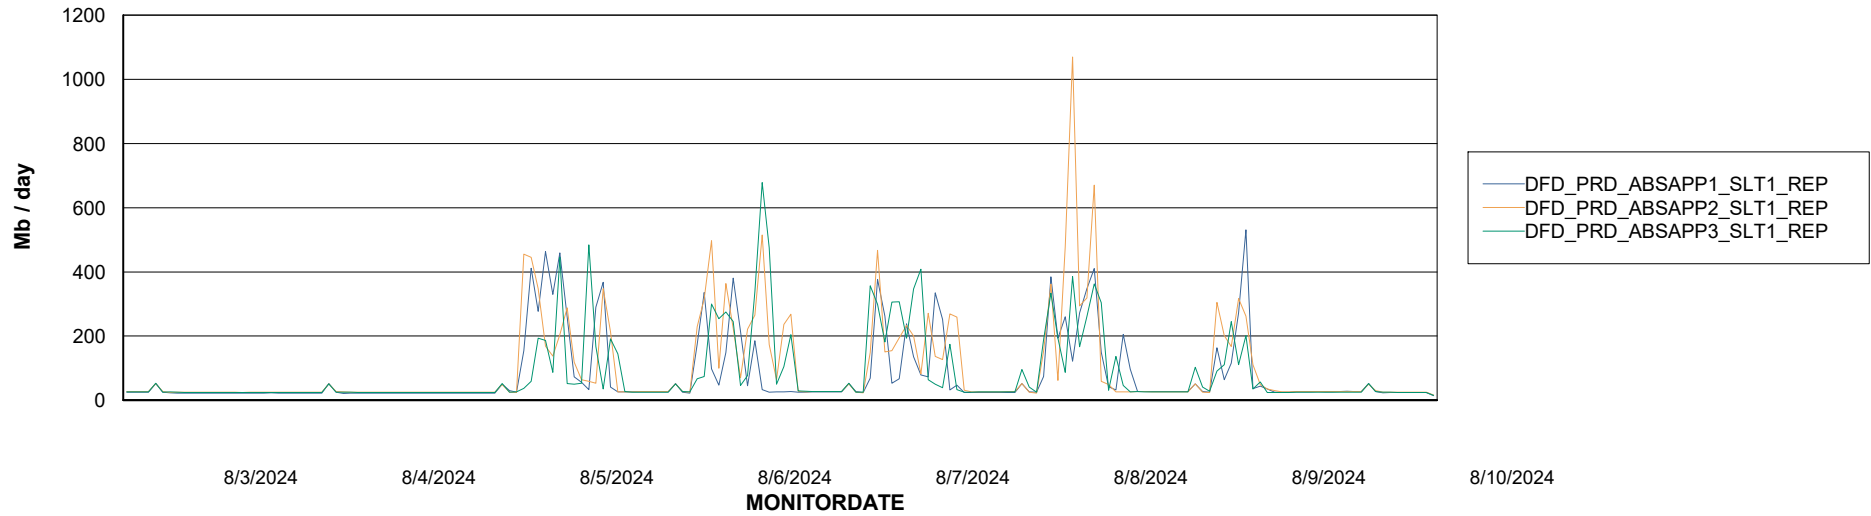

ABSSolute Application ReportServer Services

Avg memory used per ReportServer Service