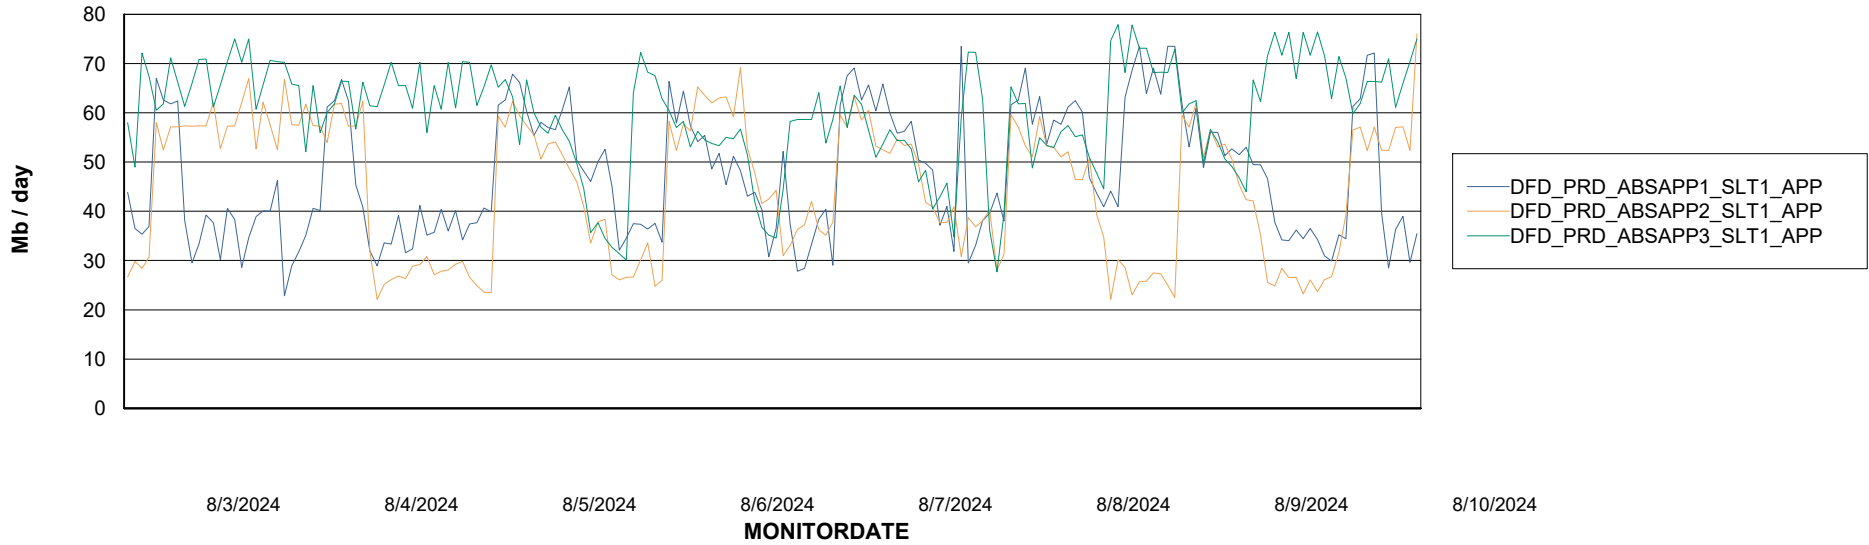

ABSSolute Application Server Services

Avg memory used per ABS Server Service