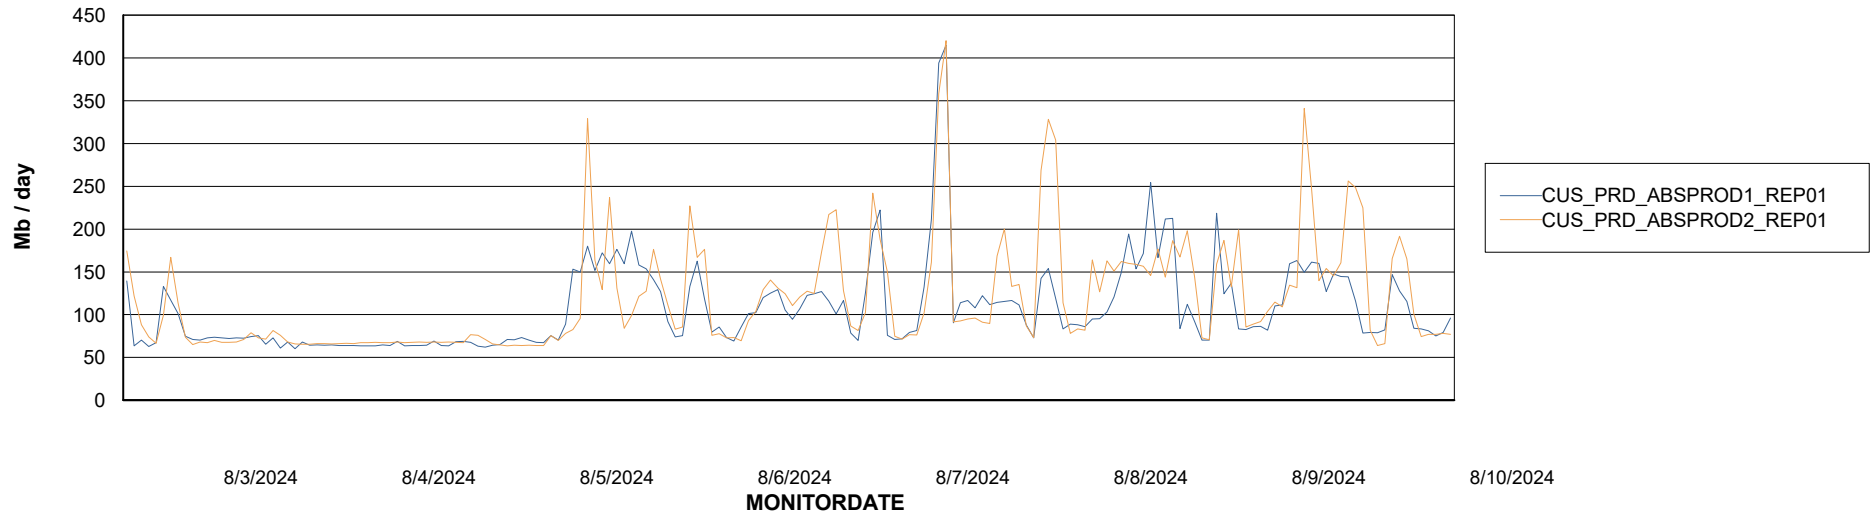

ABSSolute Application ReportServer Services

Avg memory used per ReportServer Service