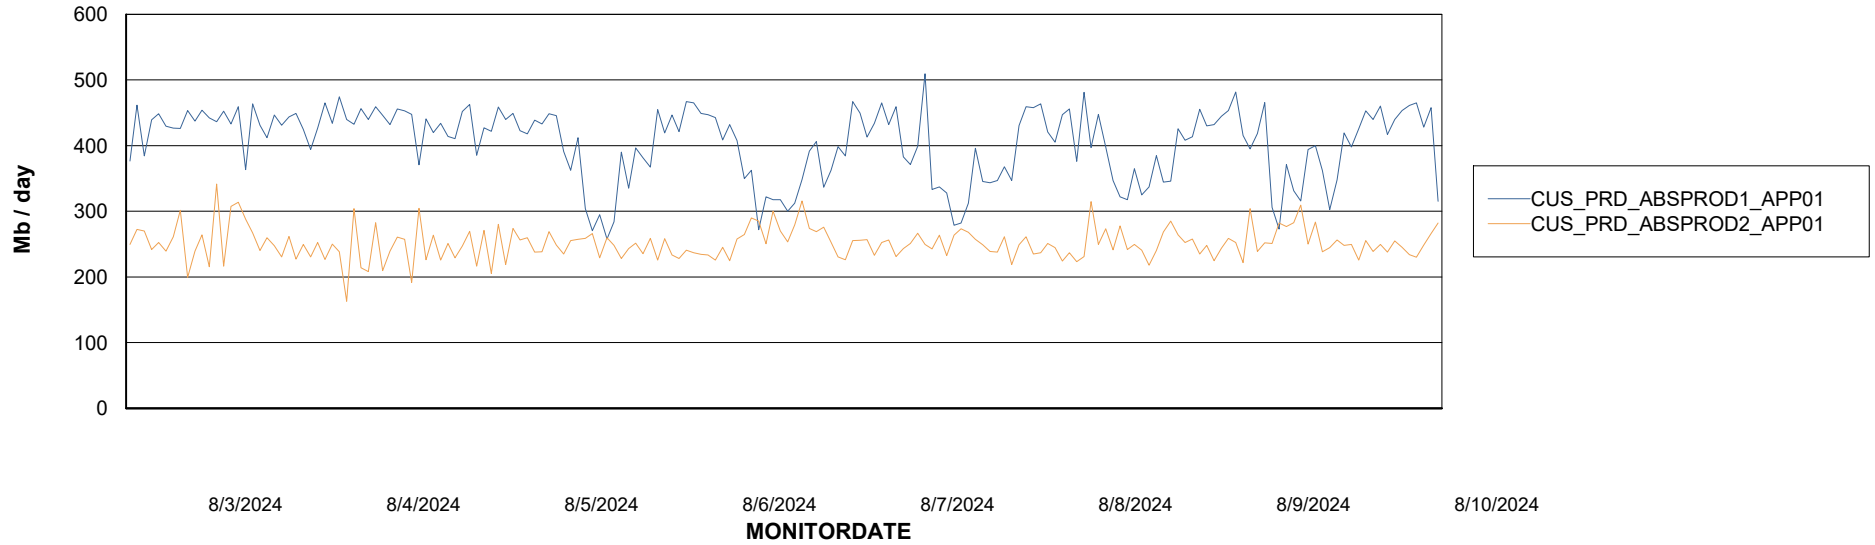

ABSSolute Application Server Services

Avg memory used per ABS Server Service