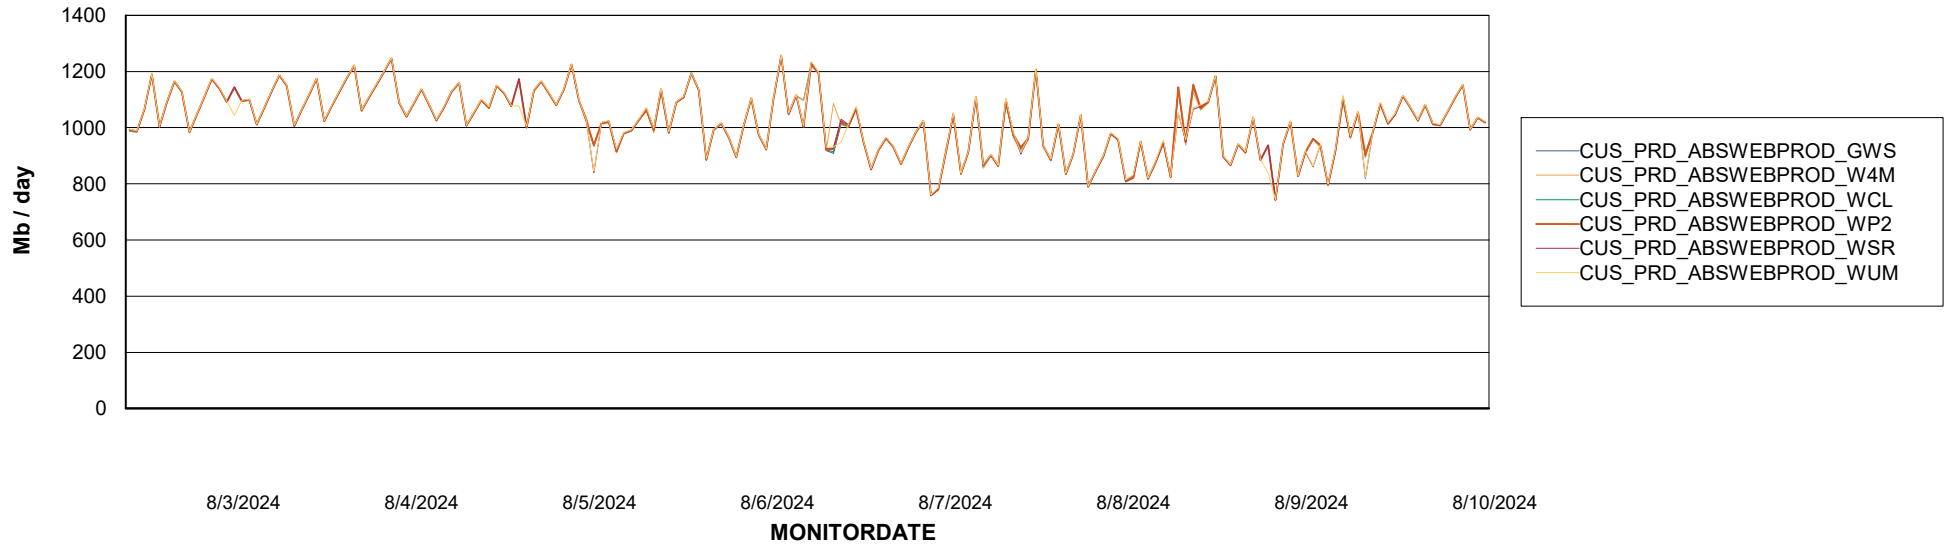

Avg memory used per ReportServer Service

Weekly SLA Customer Report

Customer CUS_Production (24/7)
Database ID 131

ABSSolute Web Component Services

Avg memory used per ABS Web component

Weekly SLA Customer Report