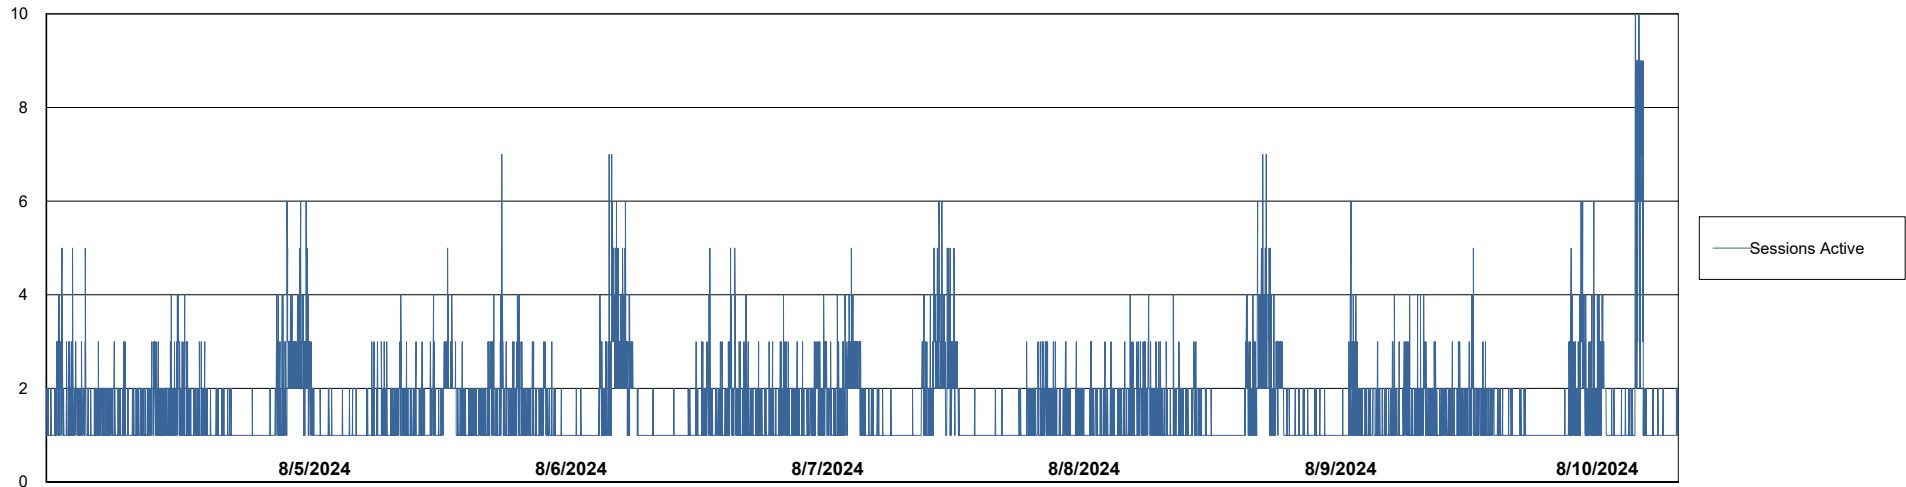

Weekly SLA Customer Report

Customer CUS_Production (24/7)
 Database ID 131

Harddisk Usage CUS_PRD_ABSWEBPROD

	Free disk space on C: (%)	Total disk space on C: (Gb)	Used disk space on C: (Gb)
8/10/2024	88	199	23
8/9/2024	88	199	23
8/8/2024	88	199	23
8/7/2024	88	199	23
8/6/2024	89	199	23
8/5/2024	88	199	23
8/4/2024	89	199	23

Weekly SLA Customer Report

Customer CUS_Production (24/7)
Database ID 131

Database Performance CUS_PRD_ABSDB1_ABS1

Weekly SLA Customer Report

Customer CUS_Production (24/7)
Database ID 131

Database Performance CUS_PRD_ABSDB2_HSBABS1