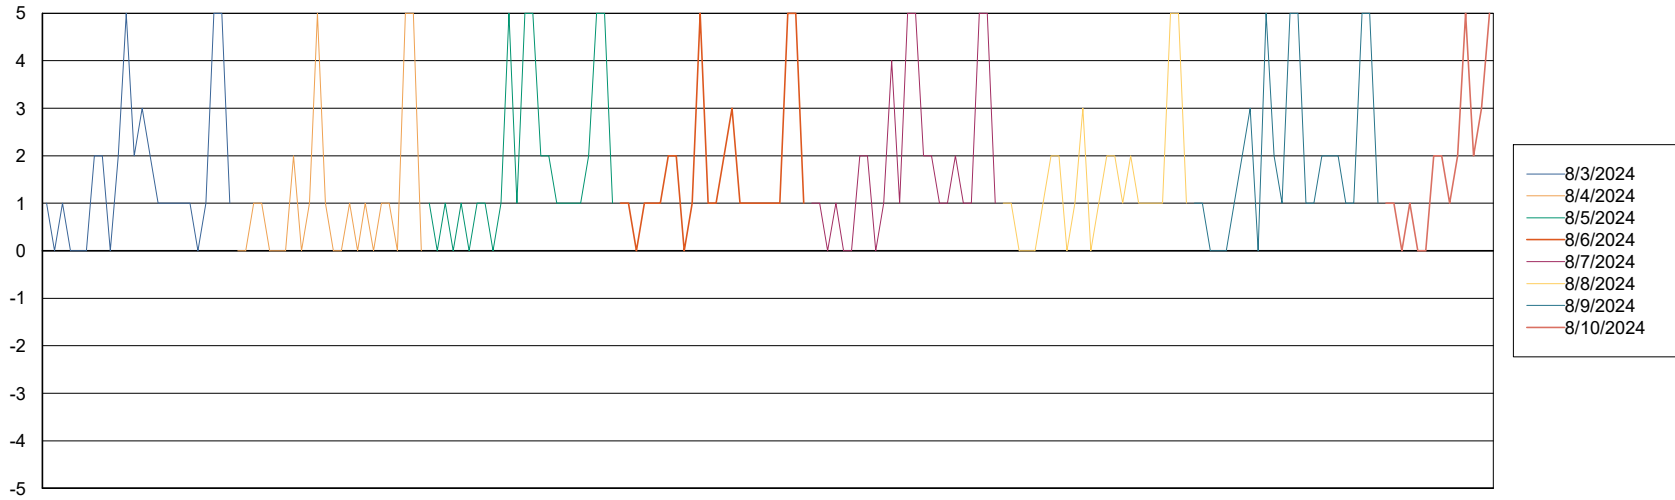

Recovery lag for last 7 days