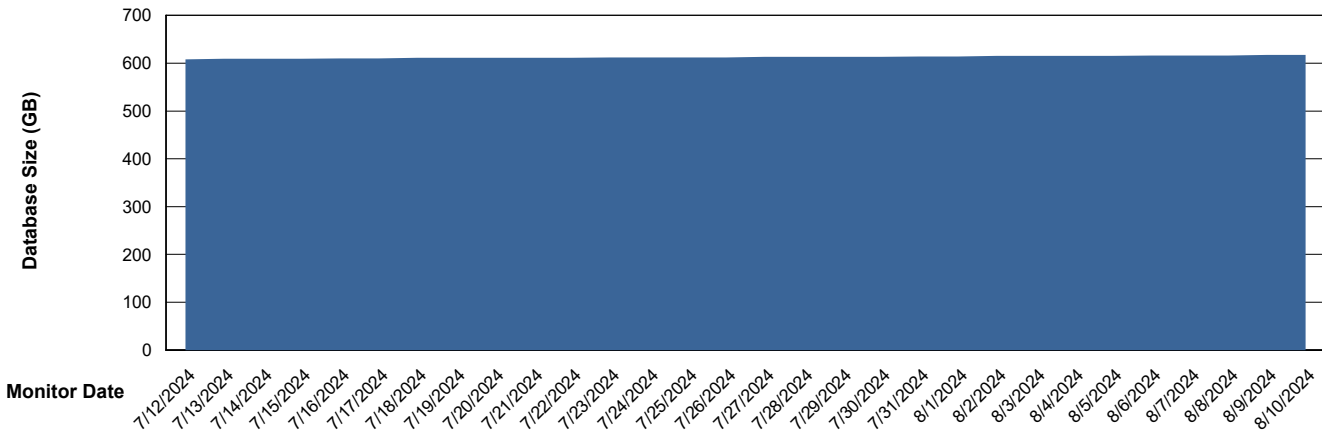

Weekly SLA Customer Report

Customer CUS_Production (24/7)
Database ID 131

Database Performance CUS_PRD_ABSDB1_ABS1

Weekly SLA Customer Report

Customer CUS_Production (24/7)
Database ID 131

Database Performance CUS_PRD_ABSDB2_HSBABS1

DB Processes Max 1,000

Weekly SLA Customer Report

Customer CUS_Production (24/7)
 Database ID 131

DATABASE SIZE CUS_PRD_ABSDB1_ABS1

Database growth over last month

Database Tablespace CUS_PRD_ABSDB1_ABS1

Date	Tablespace Name	Filesize (Gb)	Usedsize (Gb)	Percentage free
8/10/2024	ABSDATA	286	231	19
	INDX	444	371	16
8/9/2024	ABSDATA	286	231	19
	INDX	444	371	17
8/8/2024	ABSDATA	286	230	19
	INDX	444	370	17
8/7/2024	ABSDATA	286	230	19
	INDX	444	370	17
8/6/2024	ABSDATA	286	230	19
	INDX	444	370	17
8/5/2024	ABSDATA	286	230	20
	INDX	444	370	17
8/4/2024	ABSDATA	273	230	16
	INDX	444	370	17

Weekly SLA Customer Report

Customer CUS_Production (24/7)
Database ID 131

Standby Database Health CUS_Production (24/7)

Recovery lag for last 7 days

Weekly SLA Customer Report

Customer CUS_Production (24/7)
Database ID 131