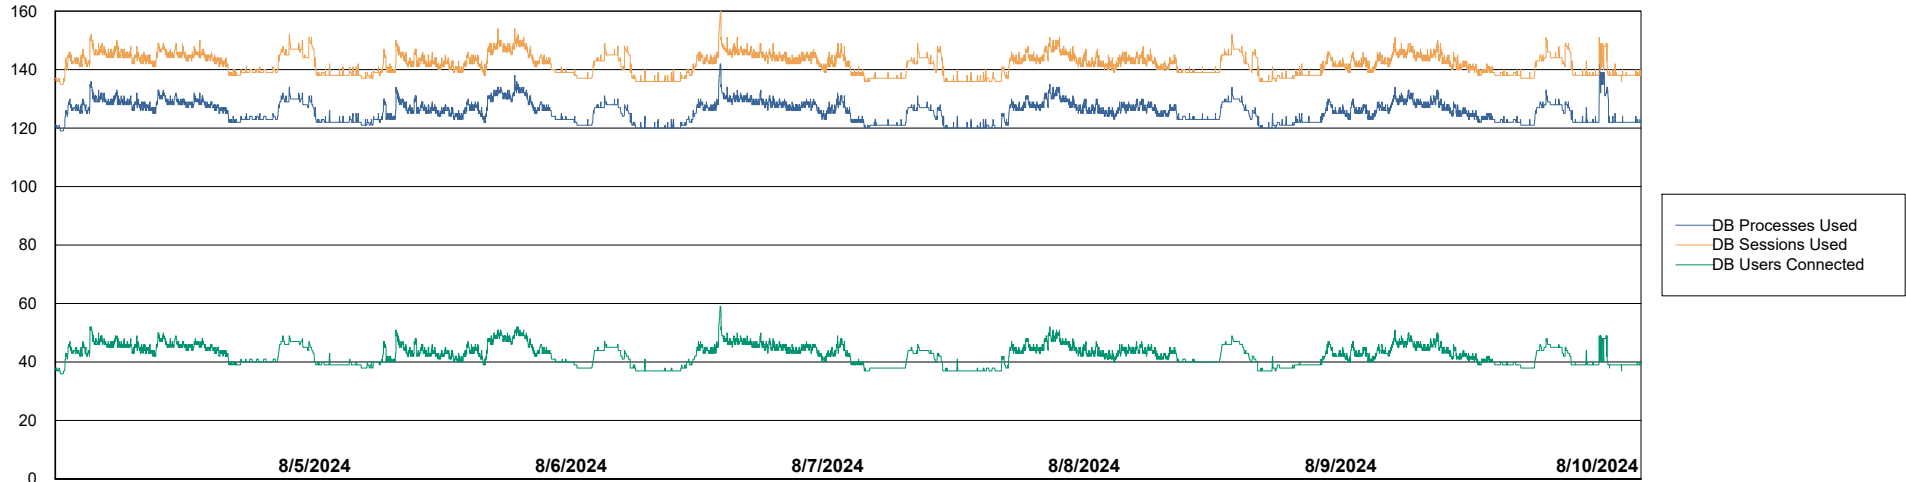

Database Performance CUS_PRD_ABSDB1_ABS1