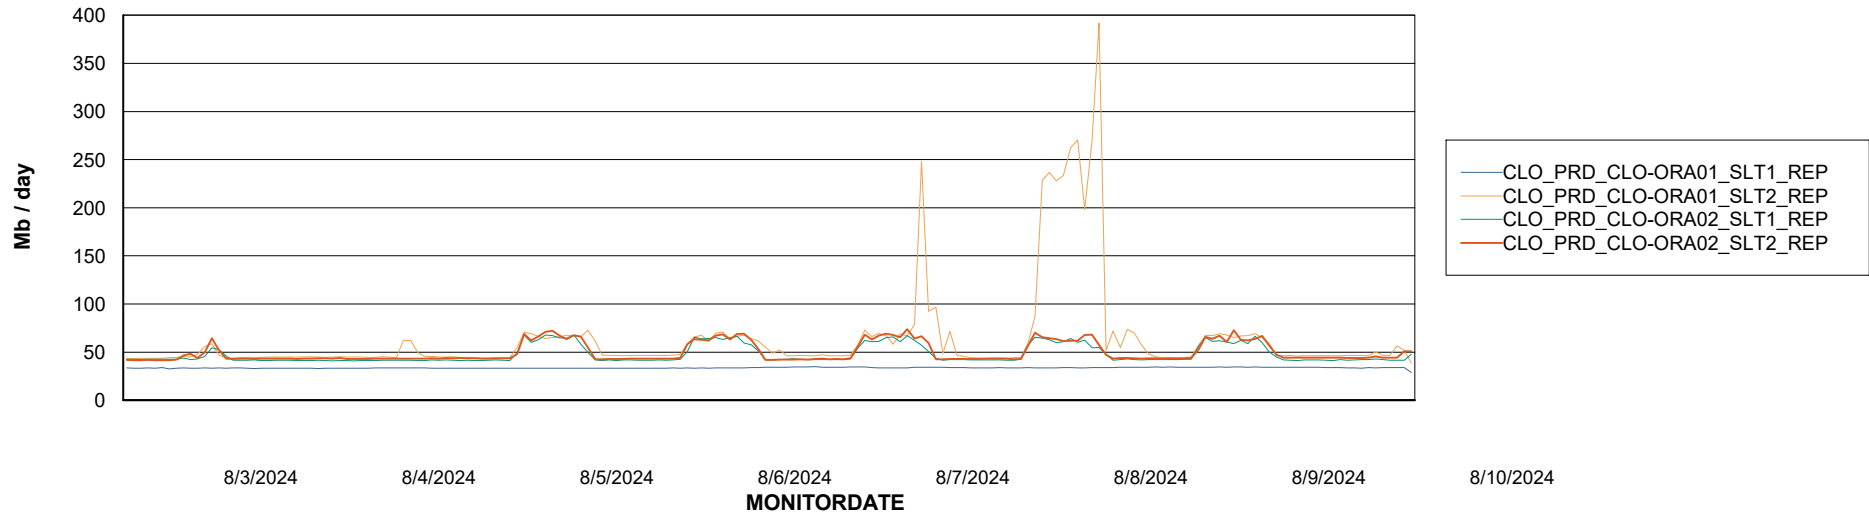

ABSSolute Application ReportServer Services

Avg memory used per ReportServer Service