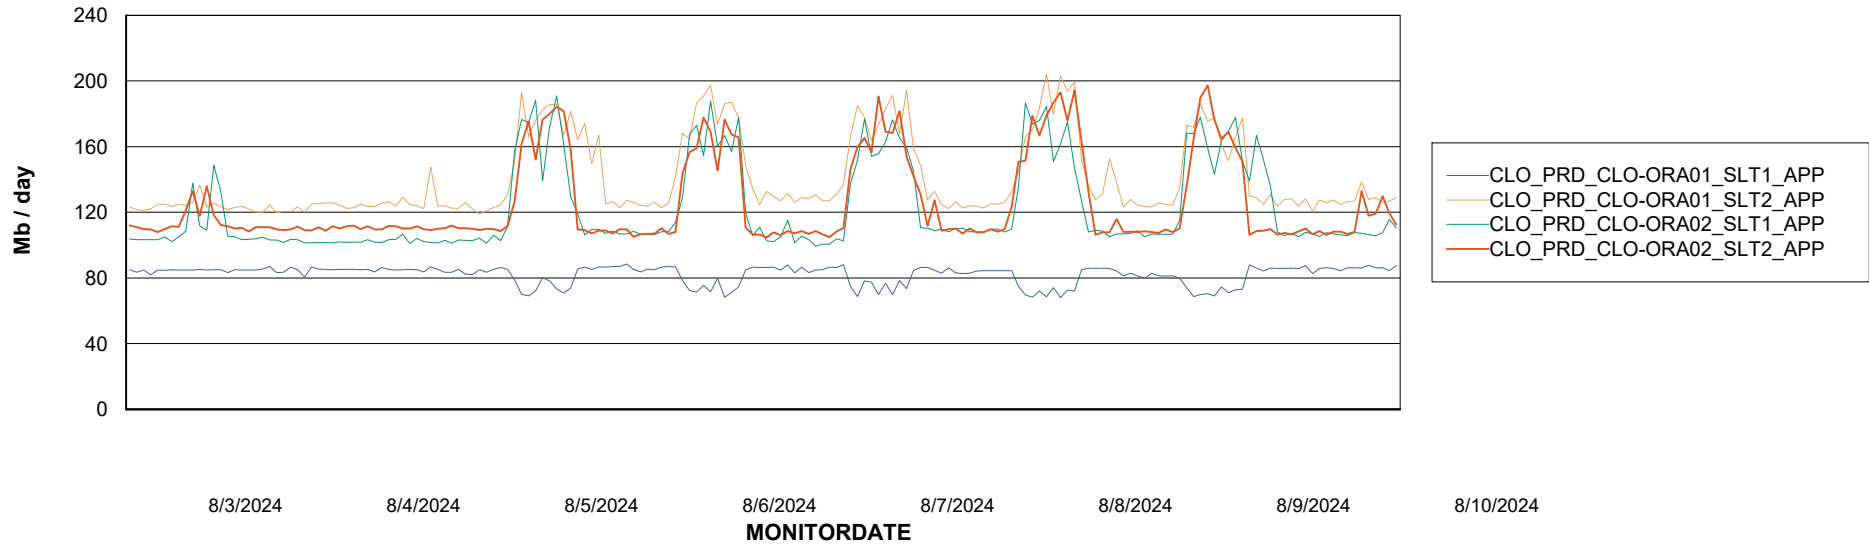

DB Processes Max 1,000

Weekly SLA Customer Report

Customer CLO Production
 Database ID 38

DATABASE SIZE CLO_PRD_CLO-ORA01_ABS1

Database growth over last month

Database Tablespace CLO_PRD_CLO-ORA01_ABS1

Date	Tablespace Name	Filesize (Gb)	Usedsize (Gb)	Percentage free
8/10/2024	ABSDATA	112	92	17
	INDX	284	236	17
8/9/2024	ABSDATA	112	92	17
	INDX	284	236	17
8/8/2024	ABSDATA	112	92	17
	INDX	284	235	17
8/7/2024	ABSDATA	112	92	17
	INDX	284	235	17
8/6/2024	ABSDATA	112	92	17
	INDX	284	235	17
8/5/2024	ABSDATA	110	92	16
	INDX	282	235	17
8/4/2024	ABSDATA	110	92	16
	INDX	282	235	17

Weekly SLA Customer Report

Customer CLO Production
Database ID 38

ABSSolute Application Server Services

Avg memory used per ABS Server Service

Avg users per day per ABS server

Weekly SLA Customer Report

Customer CLO Production
Database ID 38