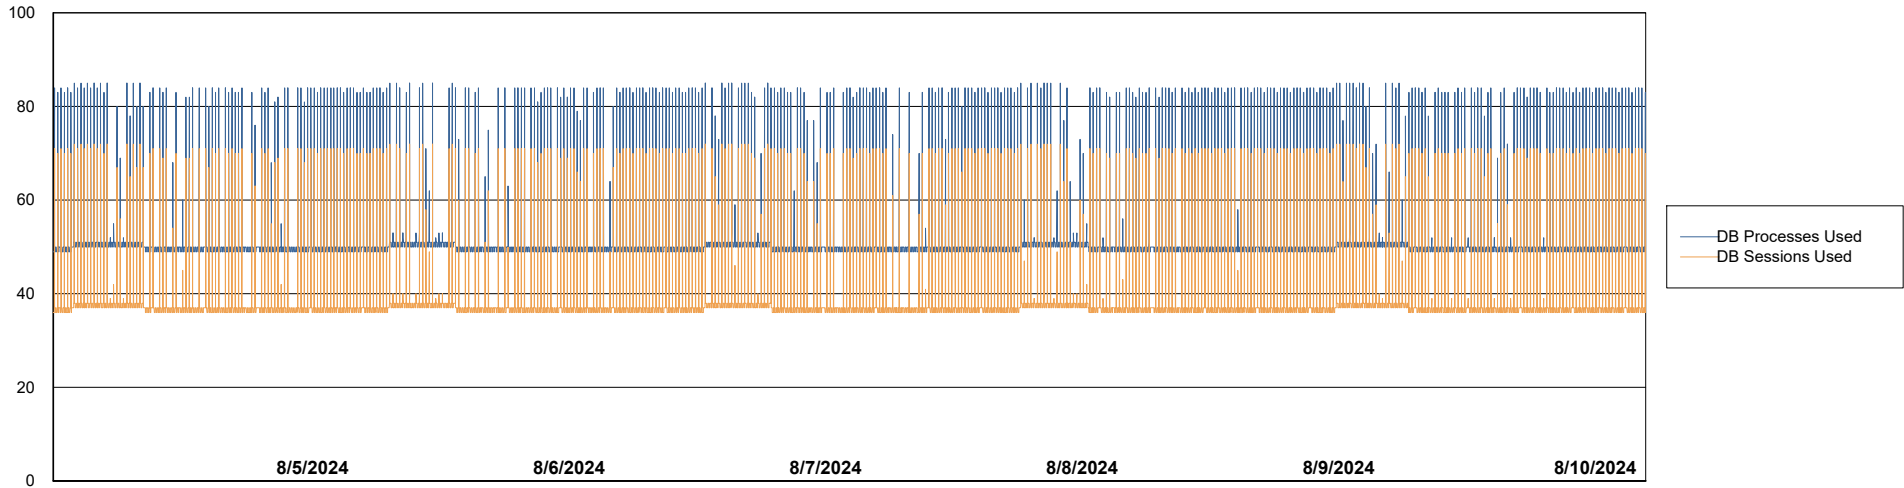

Database Performance CLO_PRD_CLO-ORA02_HSBABS1

DB Processes Max 1,000