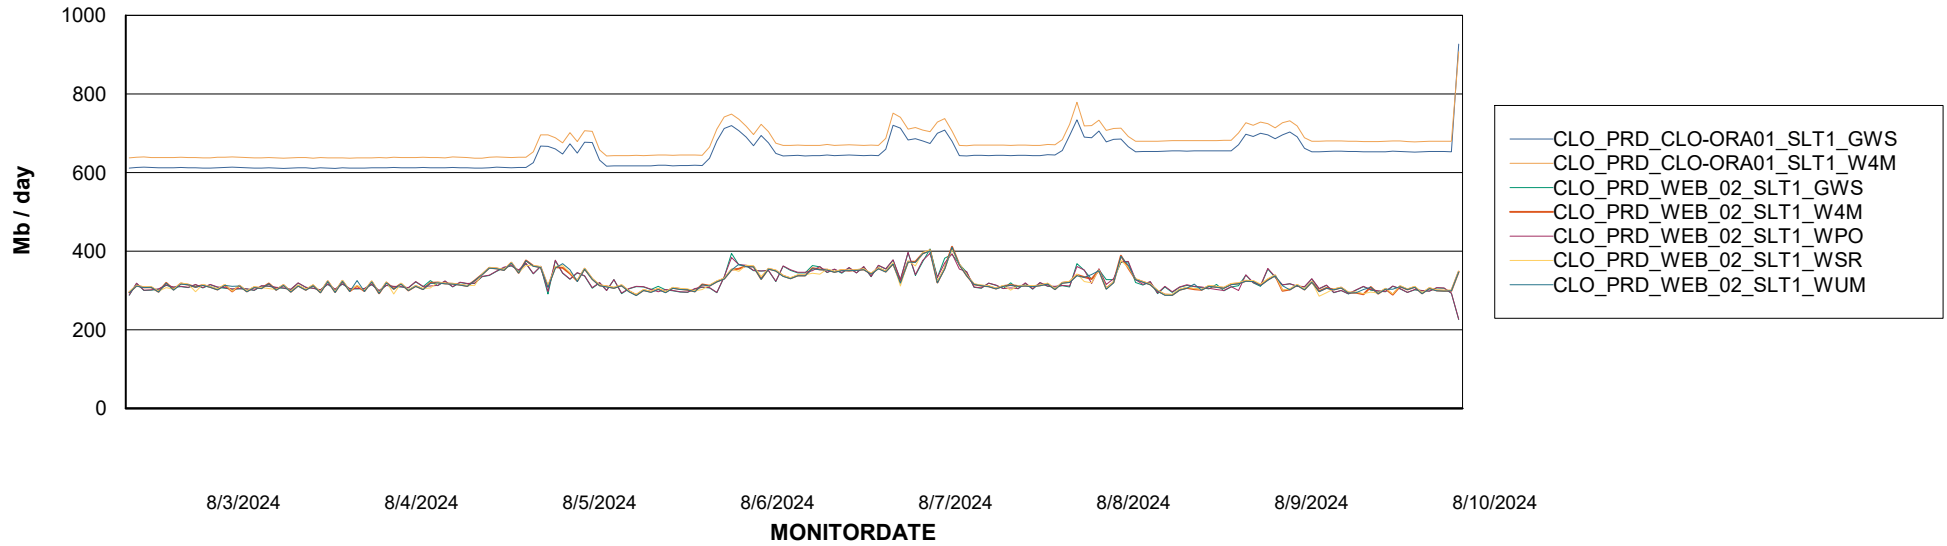

ABSSolute Application ReportServer Services

Avg memory used per ReportServer Service

Weekly SLA Customer Report

Customer CLO Production
Database ID 38

ABSSolute Web Component Services

Avg memory used per ABS Web component