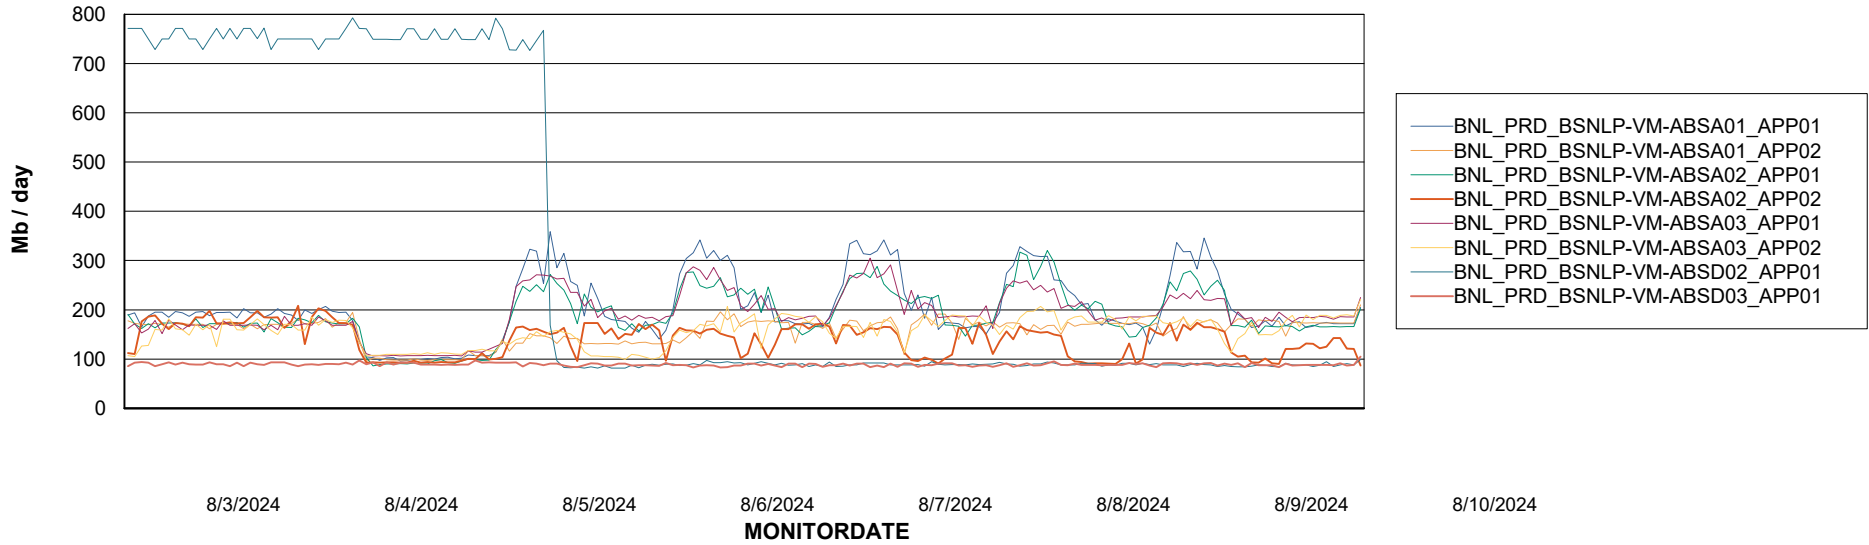

ABSSolute Application Server Services

Avg memory used per ABS Server Service