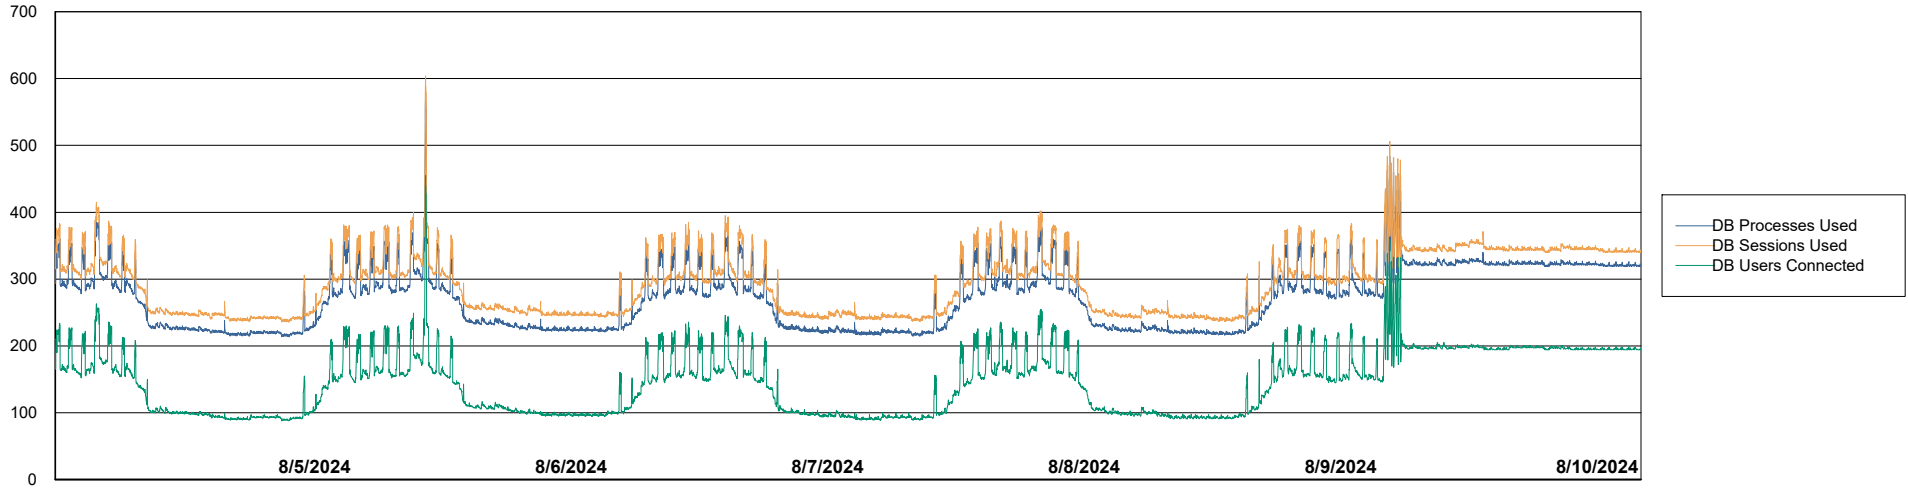

Harddisk Usage BNL_PRD_vm-absa03

	Free disk space on C: (%)	Total disk space on C: (Gb)	Used disk space on C: (Gb)	Free disk space on D: (%)	Total disk space on D: (Gb)	Used disk space on D: (Gb)	Free disk space on E: (%)	Total disk space on E: (Gb)	Used disk space on E: (Gb)
8/10/2024	67	127	41	36	127	81	92	64	5
8/9/2024	67	127	41	34	127	84	92	64	5
8/8/2024	67	127	41	31	127	87	92	64	5
8/7/2024	67	127	41	31	127	87	92	64	5
8/6/2024	67	127	41	31	127	87	92	64	5
8/5/2024	67	127	42	31	127	87	92	64	5
8/4/2024	67	127	43	31	127	87	92	64	5

Weekly SLA Customer Report

Customer BNL_Production
Database ID 83

Database Performance BNLDB_Production

Weekly SLA Customer Report

Customer BNL_Production
Database ID 83

Database Performance BNLDB_Standby

DB Processes Max 0
DB Processes Max 4
DB Processes Max 1,000