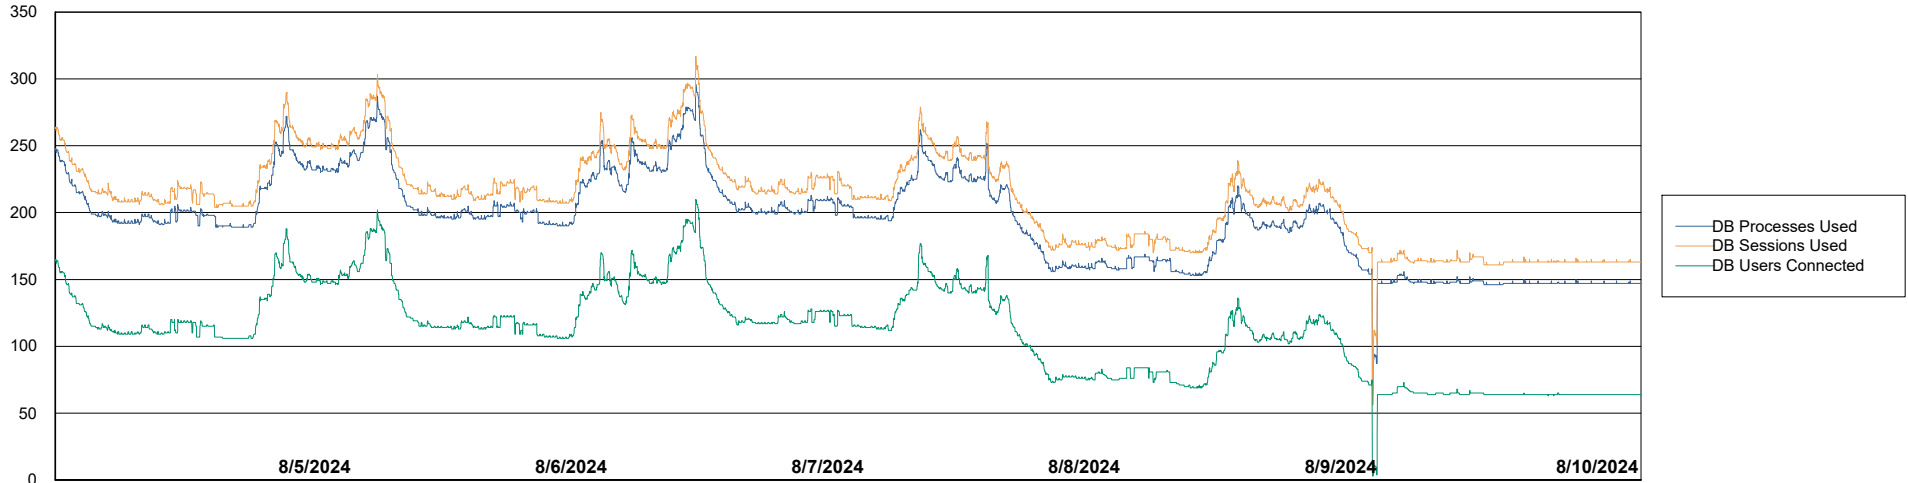

Weekly SLA Customer Report

Customer AUJ_Production
Database ID 185

Database Performance AUJ_BI2_DB

Weekly SLA Customer Report

Customer AUJ_Production
Database ID 185

Database Performance AUJ_DB2_Primary

Weekly SLA Customer Report