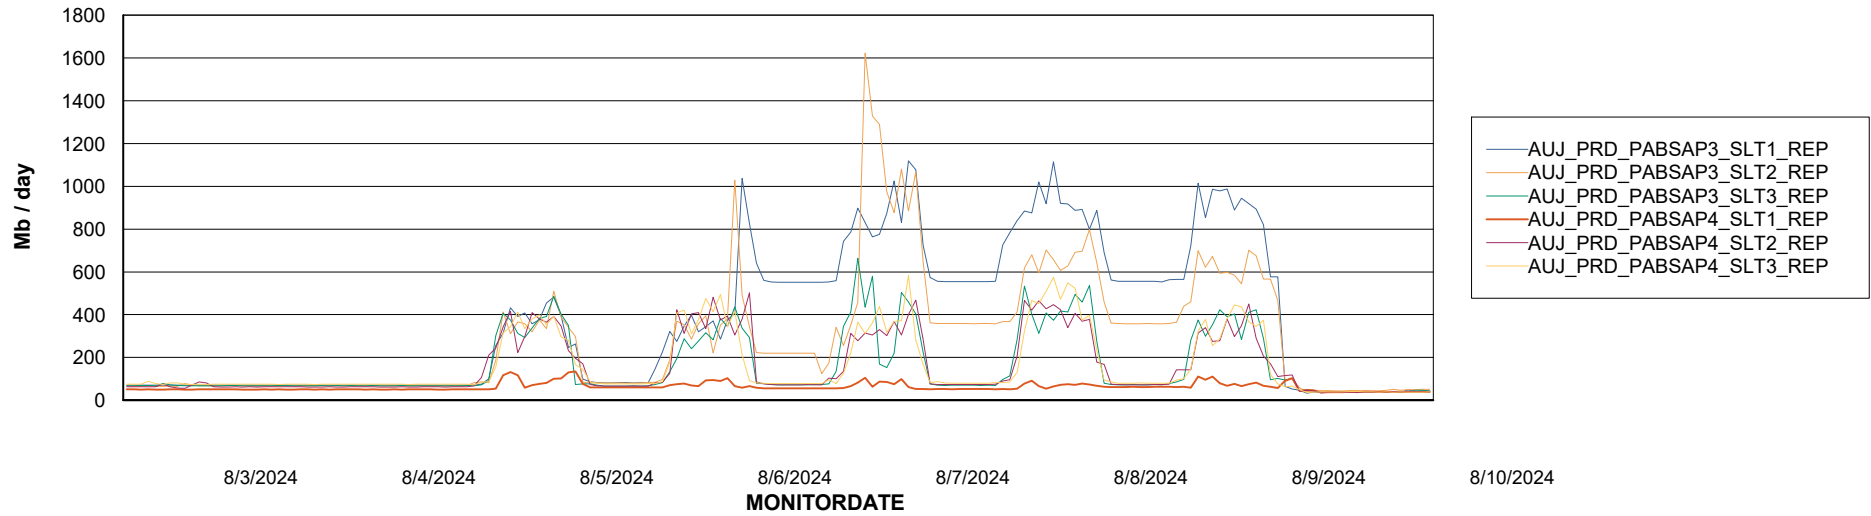

ABSSolute Application ReportServer Services

Avg memory used per ReportServer Service