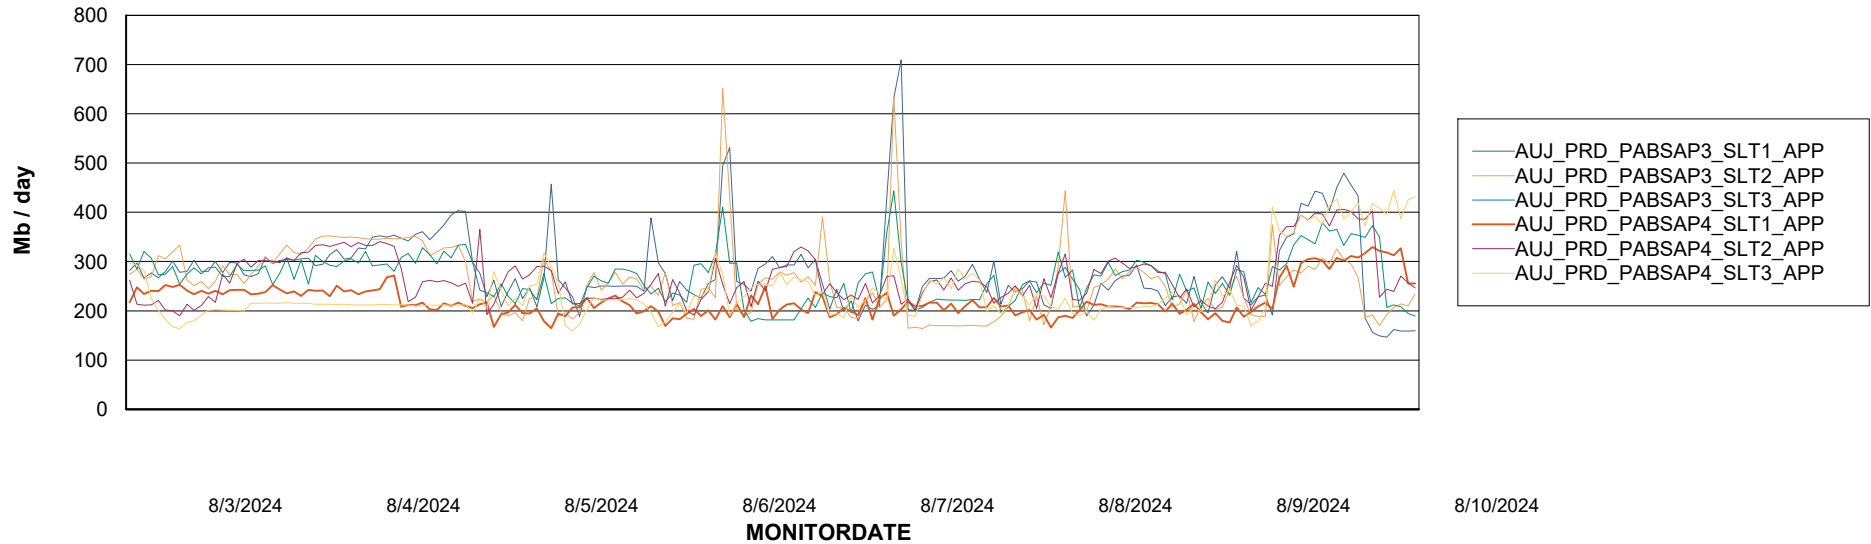

ABSSolute Application Server Services

Avg memory used per ABS Server Service