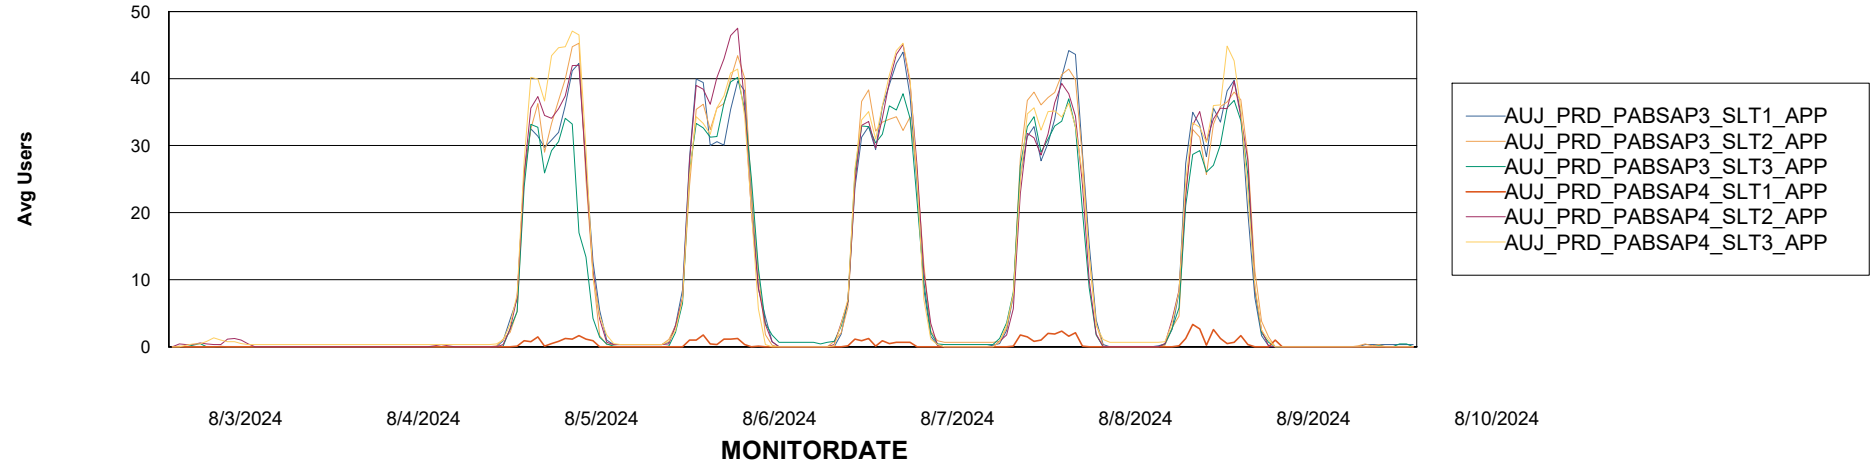

Weekly SLA Customer Report

Customer AUJ_Production
Database ID 185

ABSSolute Application Server Services

Avg memory used per ABS Server Service

Avg users per day per ABS server

Weekly SLA Customer Report

Customer AUJ_Production
Database ID 185