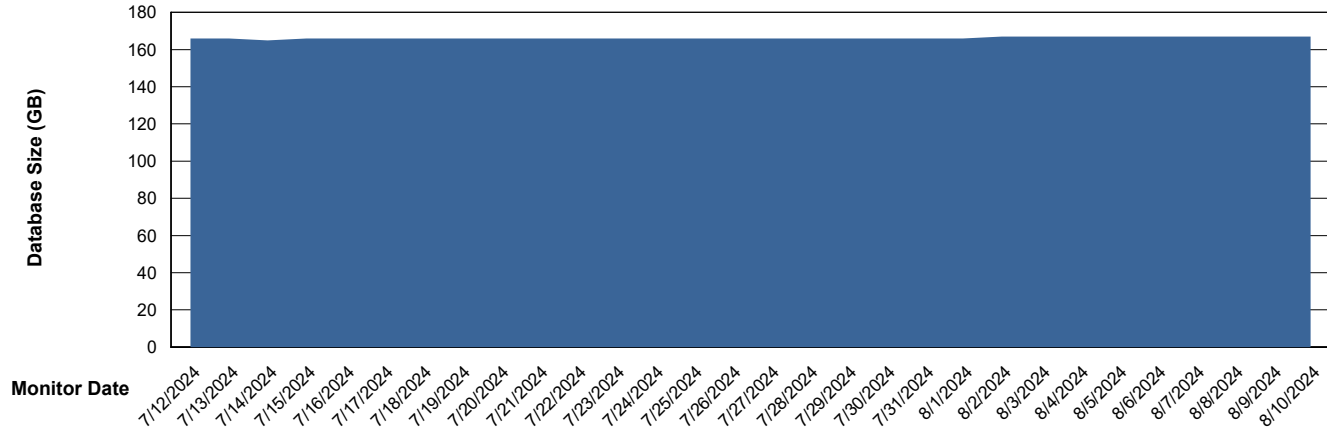

Weekly SLA Customer Report

Customer AUJ_Production
Database ID 185

Database Performance AUJ_BI2_DB

Weekly SLA Customer Report

Customer AUJ_Production
Database ID 185

Database Performance AUJ_DB2_Primary

Weekly SLA Customer Report

Customer AUJ_Production
Database ID 185

DATABASE SIZE AUJ_BI2_DB

Database growth over last month

DATABASE SIZE AUJ_DB2_Primary

Database growth over last month

Weekly SLA Customer Report

Customer AUJ_Production
 Database ID 185