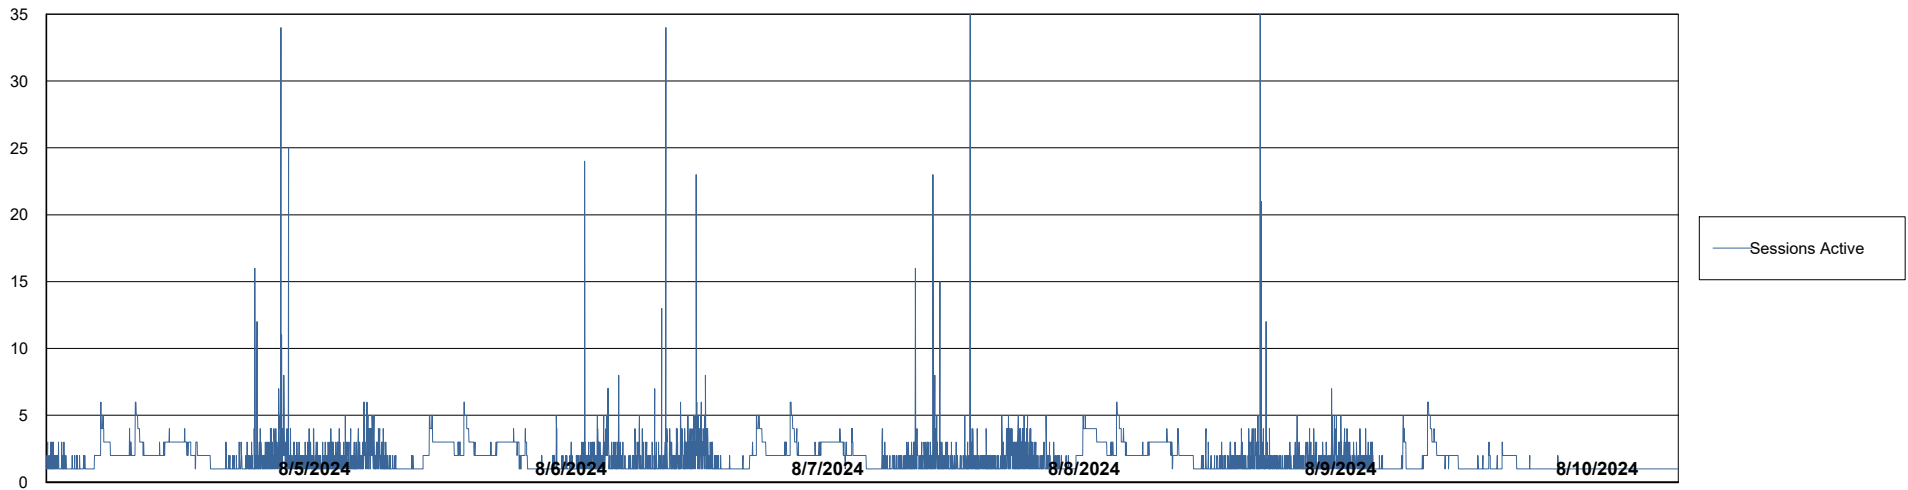

Weekly SLA Customer Report

Customer AUJ_Production
Database ID 185

Database Performance AUJ_BI2_DB

Weekly SLA Customer Report

Customer AUJ_Production
Database ID 185

Database Performance AUJ_DB2_Primary

Weekly SLA Customer Report

Customer AUJ_Production
Database ID 185

DATABASE SIZE AUJ_BI2_DB

Database growth over last month

DATABASE SIZE AUJ_DB2_Primary

Database growth over last month

Weekly SLA Customer Report

Customer AUJ_Production
 Database ID 185