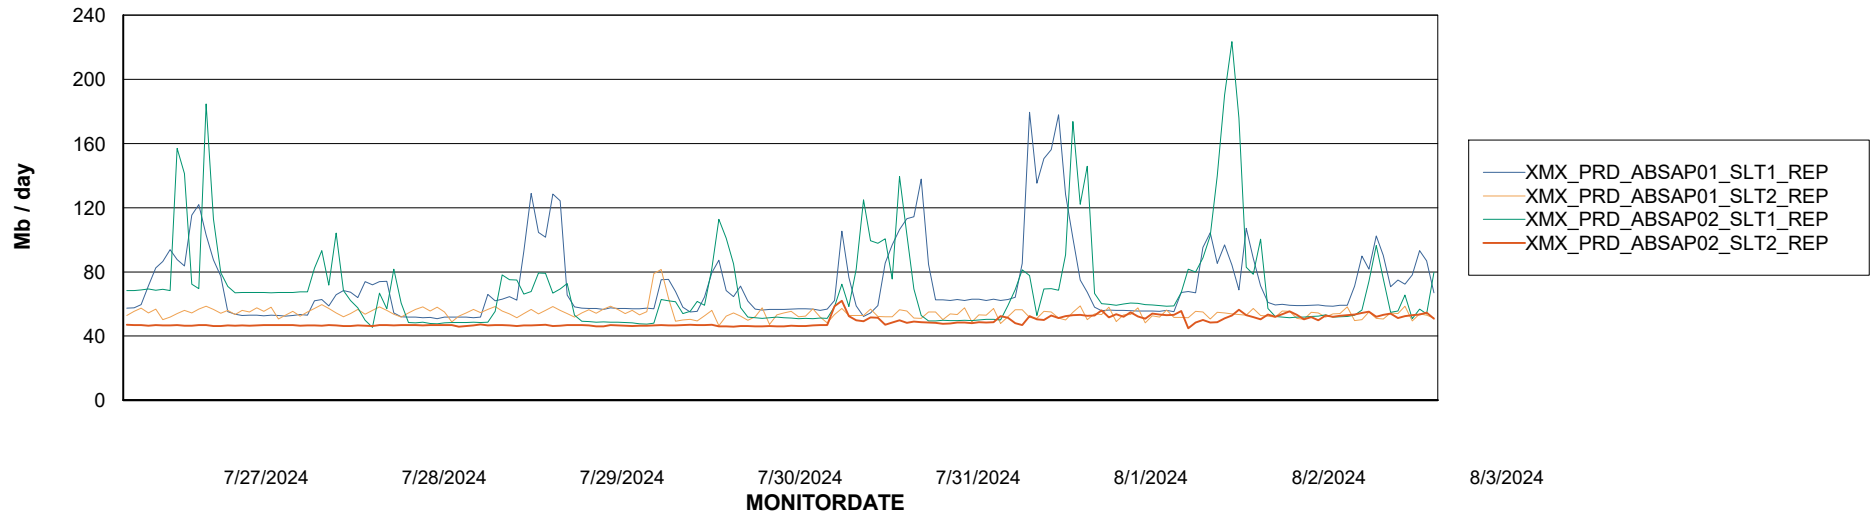

ABSSolute Application ReportServer Services

Avg memory used per ReportServer Service