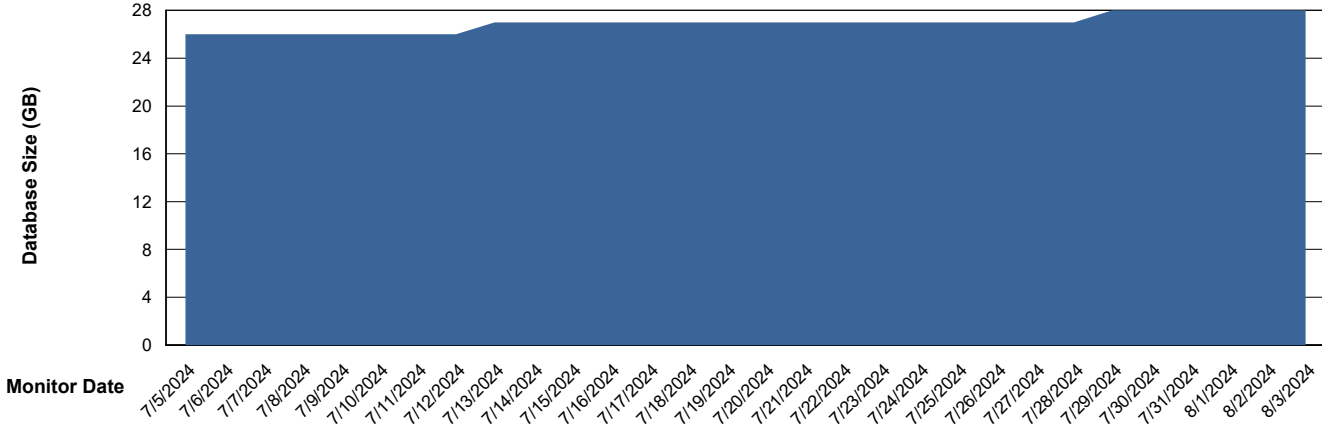

Weekly SLA Customer Report

Customer XMX Production (24/7)
Database ID 146

Database Performance XMX_PROD_ABSDB01_PRDB_ABS1

Weekly SLA Customer Report

Customer XMX Production (24/7)
Database ID 146

Database Performance XMX_PROD_ABSDB02_SBDB_HSBABS1

DB Processes Max 4
DB Processes Max 1,000
DB Processes Max 0

Weekly SLA Customer Report

Customer XMX Production (24/7)
 Database ID 146

DATABASE SIZE XMX_PROD_ABSDB01_PRDB_ABS1

Database growth over last month

Database Tablespace XMX_PROD_ABSDB01_PRDB_ABS1

Date	Tablespace Name	Filesize (Gb)	Usedsize (Gb)	Percentage free
8/3/2024	ABSDATA	16	11	29
	INDX	8	0	100
8/2/2024	ABSDATA	16	11	29
	INDX	8	0	100
8/1/2024	ABSDATA	16	11	29
	INDX	8	0	100
7/31/2024	ABSDATA	16	11	29
	INDX	8	0	100
7/30/2024	ABSDATA	16	11	29
	INDX	8	0	100
7/29/2024	ABSDATA	16	11	30
	INDX	8	0	100
7/28/2024	ABSDATA	16	11	30
	INDX	8	0	100

Weekly SLA Customer Report

Customer XMX Production (24/7)
Database ID 146

Standby Database Health XMX Production (24/7)

Recovery lag for last 7 days

Weekly SLA Customer Report

Customer XMX Production (24/7)
Database ID 146