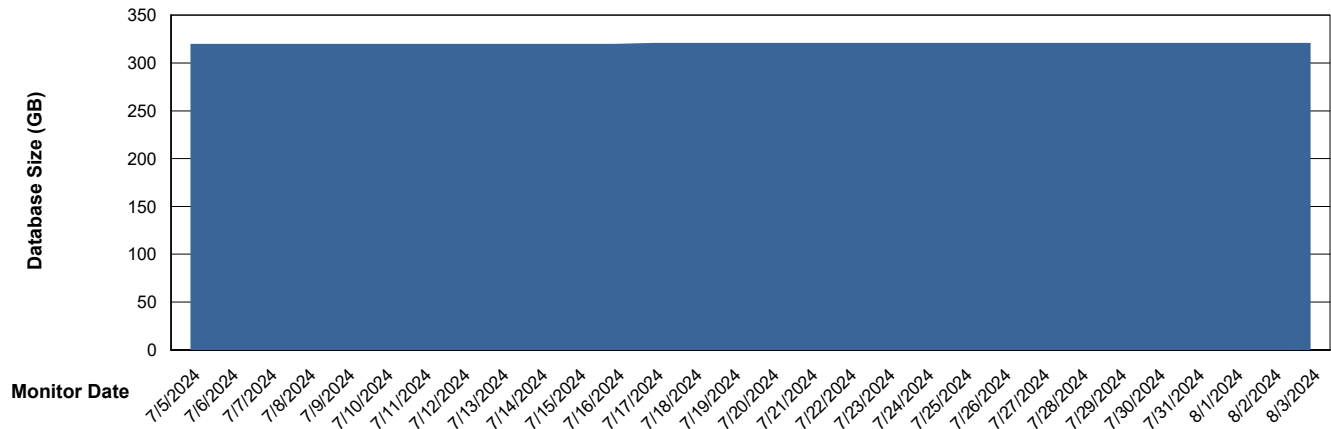

DATABASE SIZE VOS_PRD_ABSORA1-2022_ABS1

Database growth over last month