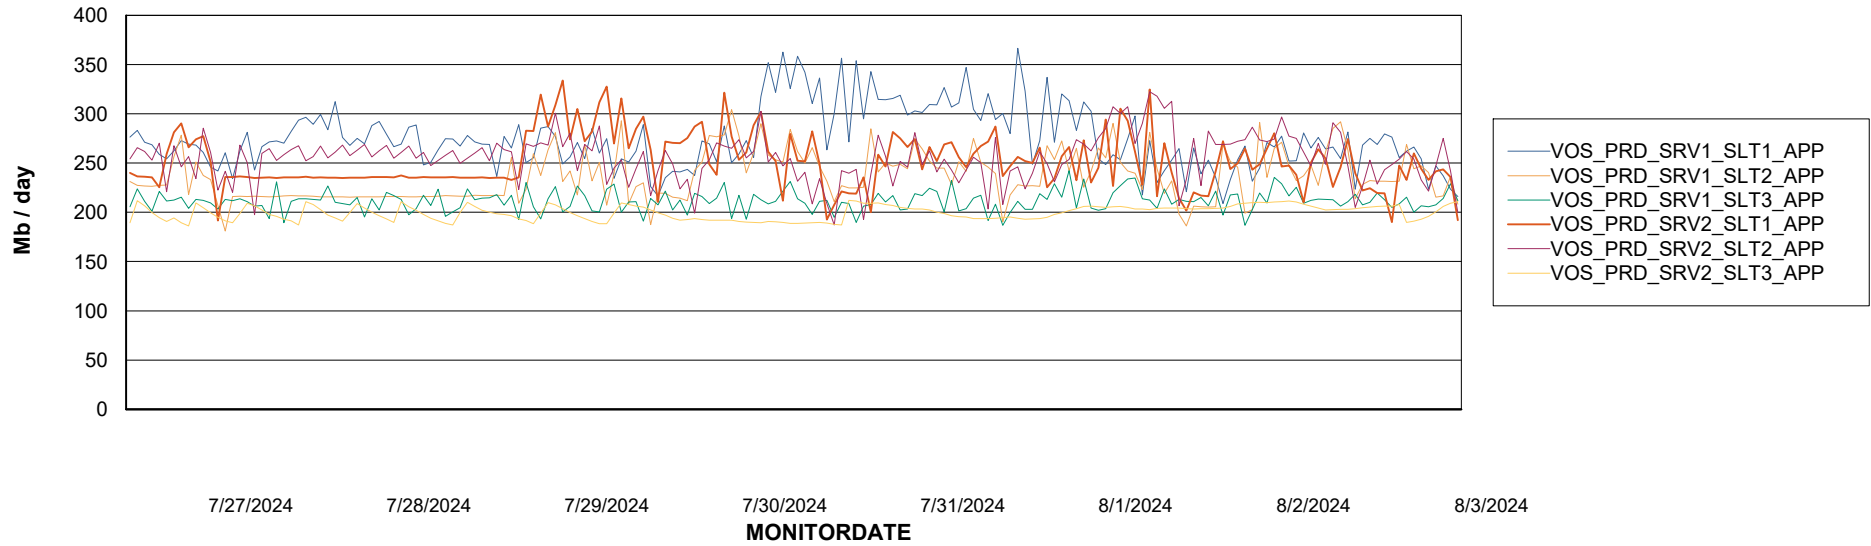

ABSSolute Application Server Services

Avg memory used per ABS Server Service