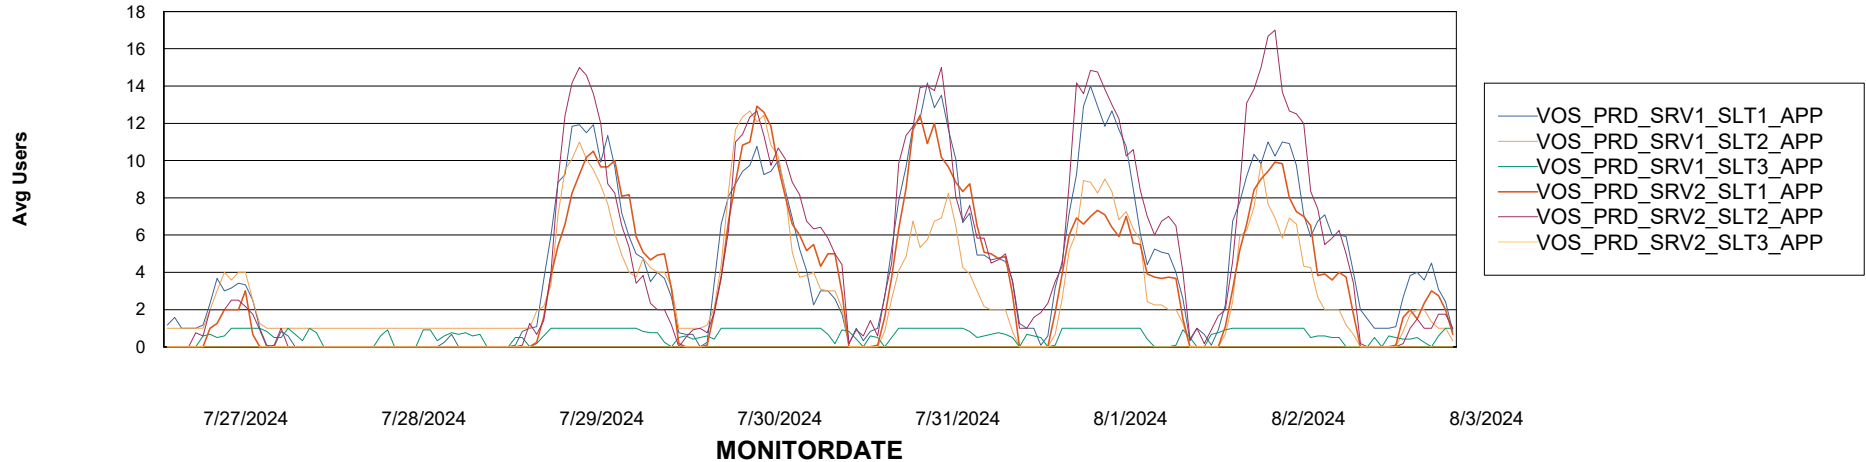

Avg users per day per ABS server