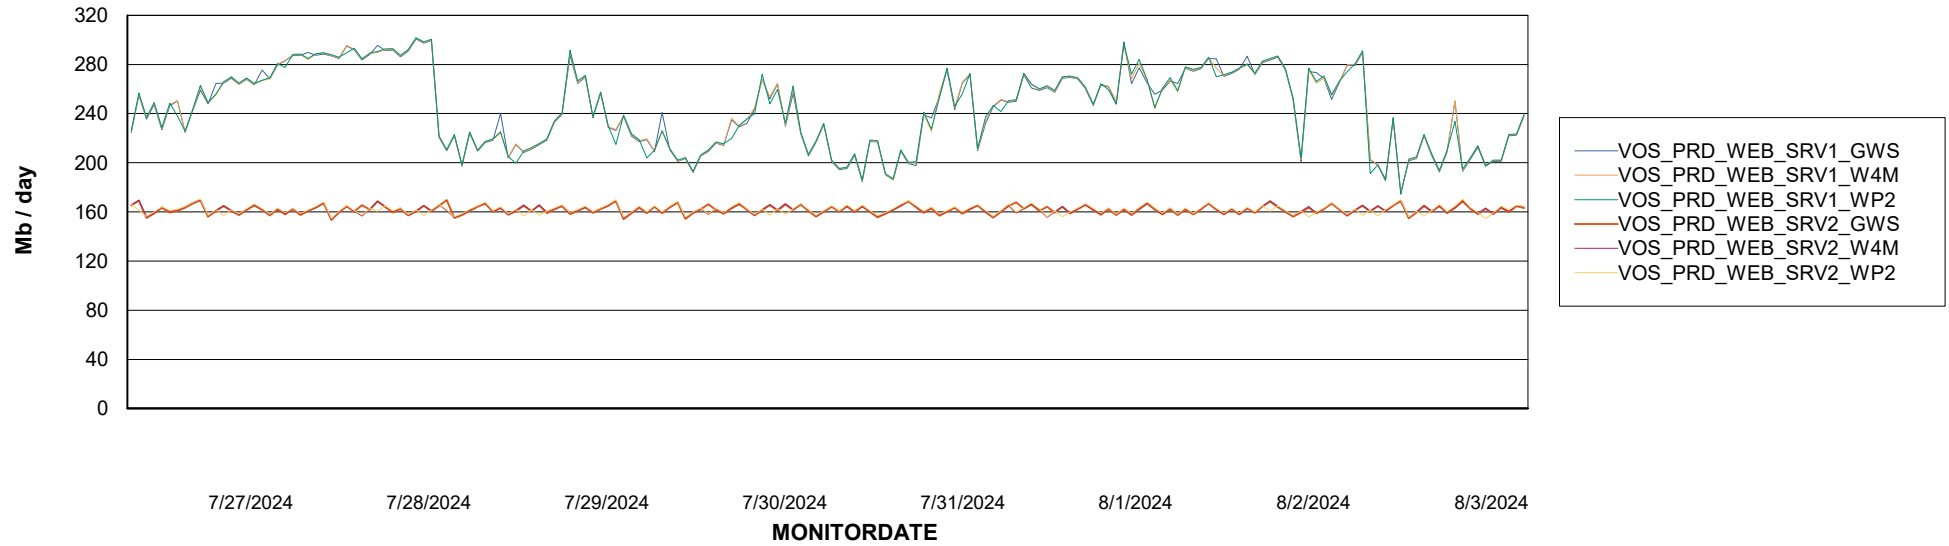

ABSSolute Web Component Services

Avg memory used per ABS Web component