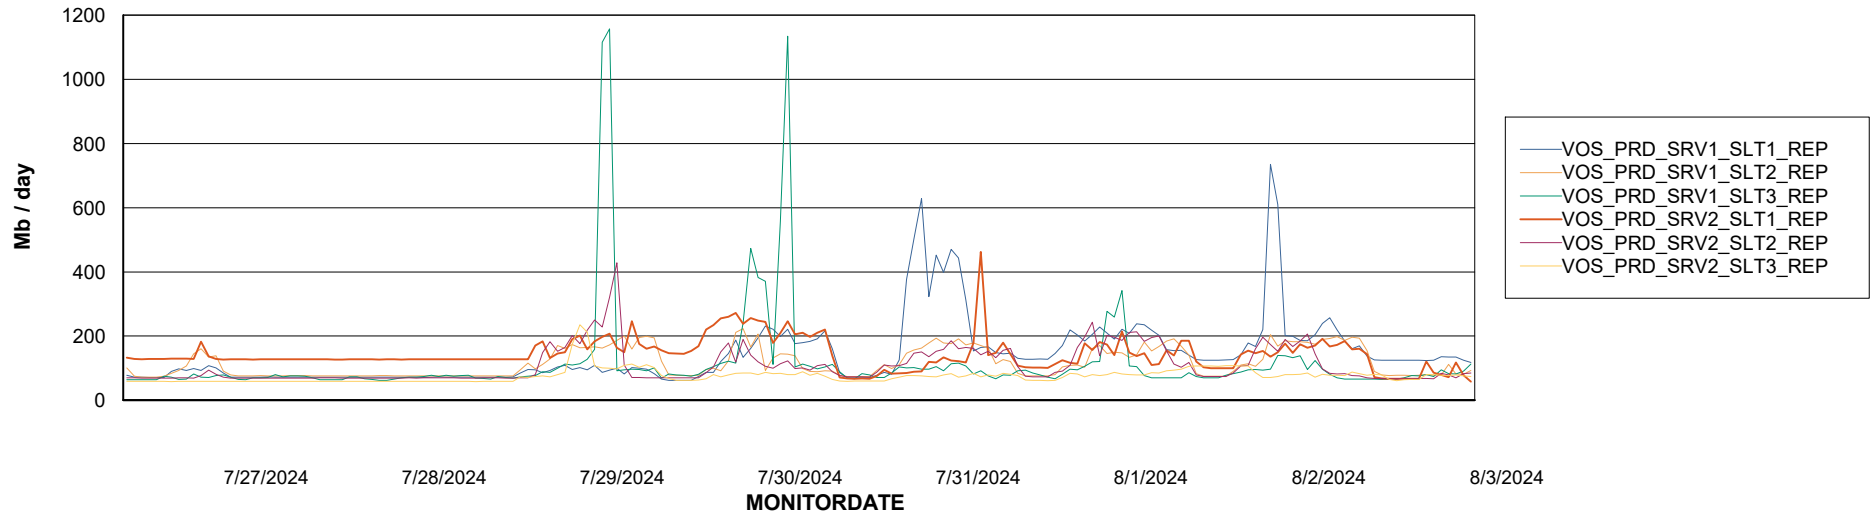

ABSSolute Application ReportServer Services

Avg memory used per ReportServer Service