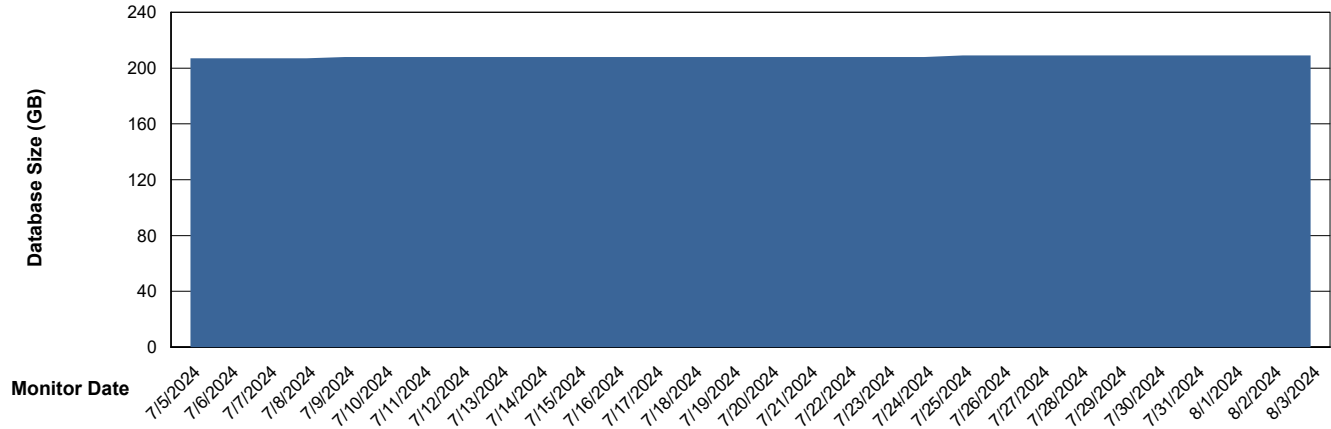

DATABASE SIZE VOS_PRD_ABSBI-2018_ABS1

Database growth over last month