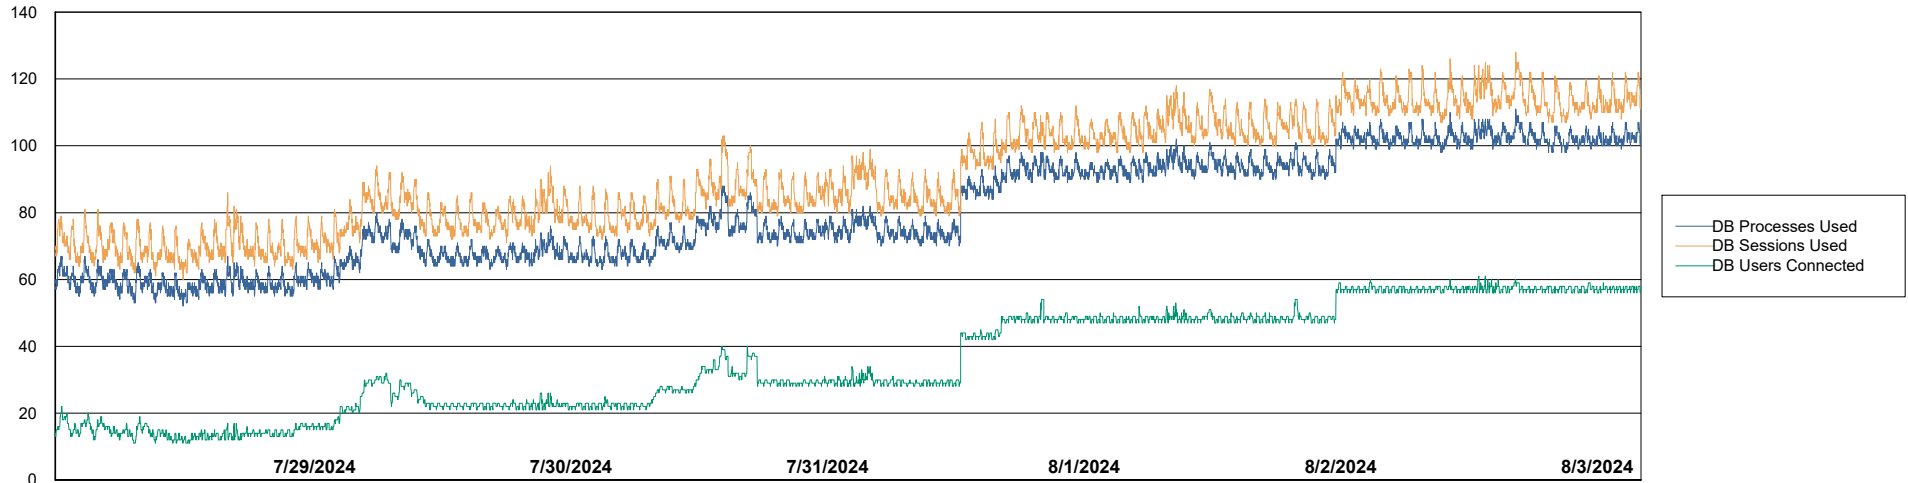

Database Performance VOS_PRD_ABSBI-2018_ABS1