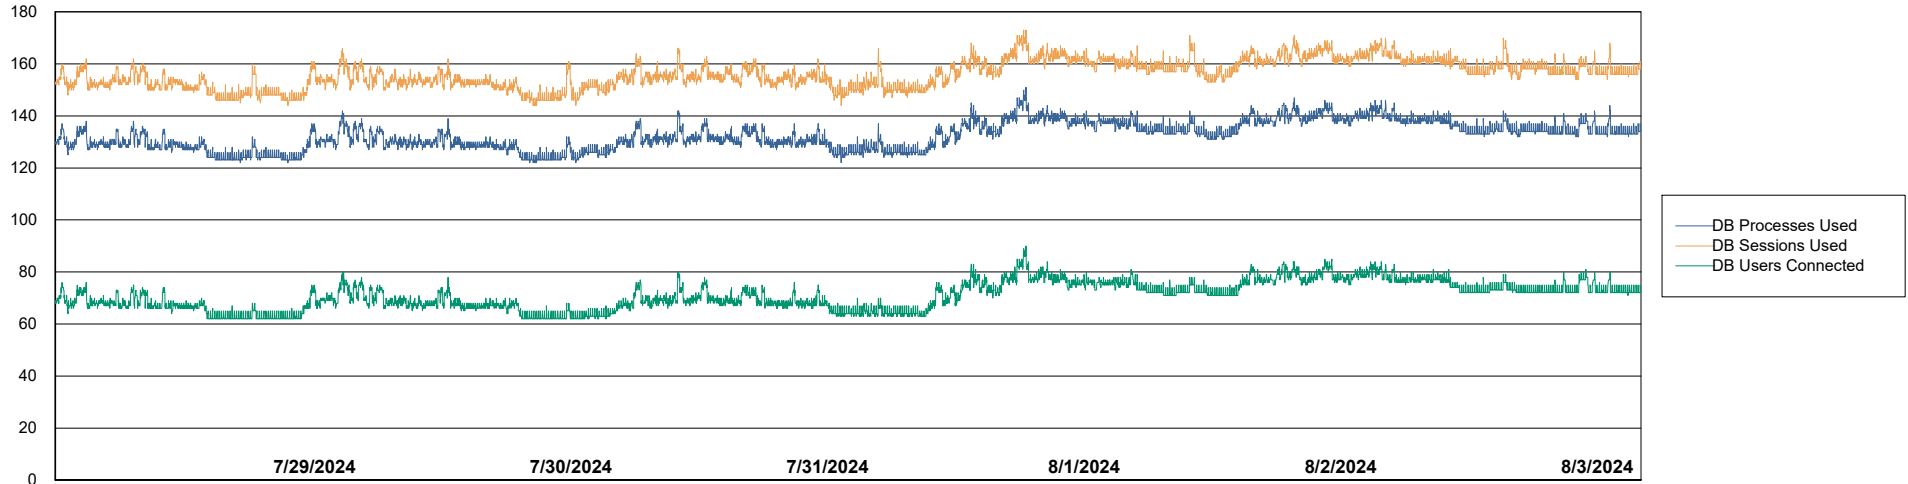

Database Performance VOS_PRD_ABSORA1-2022_ABS1