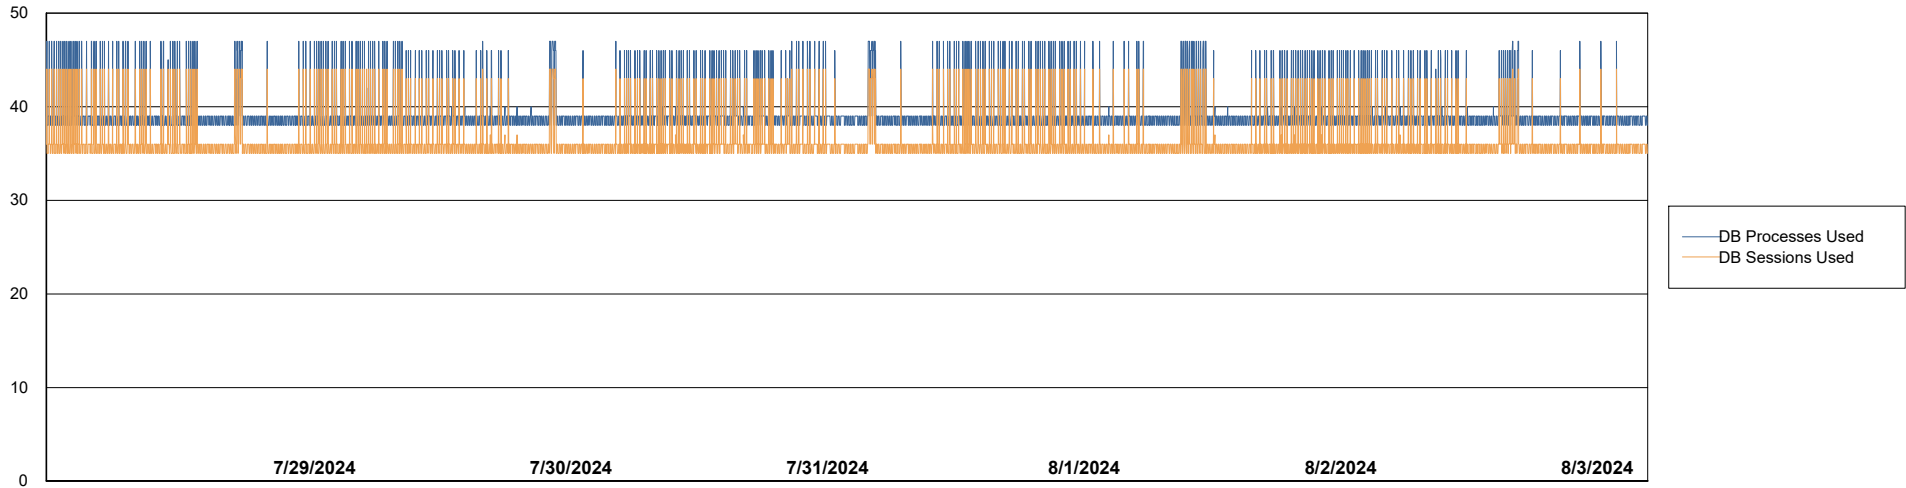

Database Performance VOS_PRD_ABSORA2-2022_HSBABS1

DB Processes Max 1,000