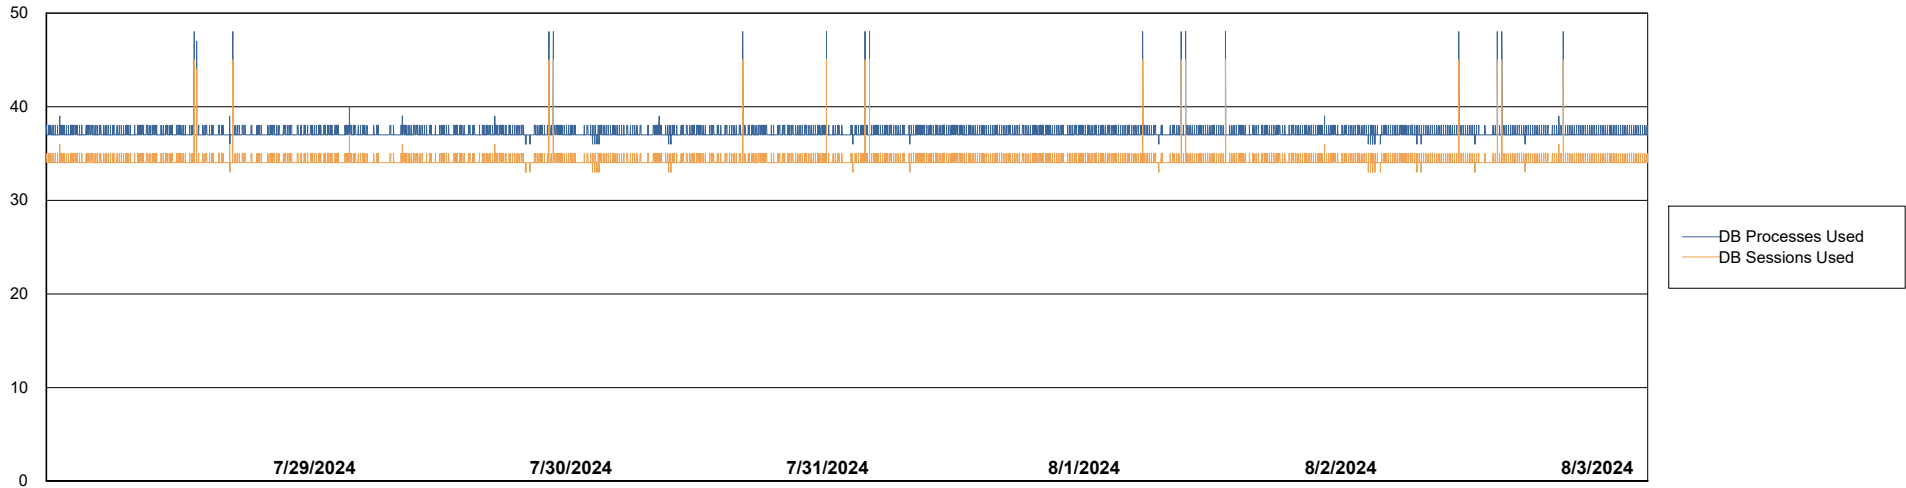

Weekly SLA Customer Report

Customer VEN_Production
Database ID 35

Database Performance VENDB_Production_ABS1

Weekly SLA Customer Report

Customer VEN_Production
Database ID 35

Database Performance VENDB_Standby_ABS1_SB

DB Processes Max 300

Weekly SLA Customer Report

Customer VEN_Production
 Database ID 35

DATABASE SIZE VENDB_Production_ABS1

Database growth over last month

Database Tablespace VENDB_Production_ABS1

| Date | Tablespace Name | Filesize (Gb) | Usedsize (Gb) | Percentage free |
|-----------|-----------------|---------------|---------------|-----------------|
| 8/3/2024 | ABSDATA | 240 | 196 | 18 |
| | INDX | 219 | 184 | 16 |
| 8/2/2024 | ABSDATA | 240 | 196 | 18 |
| | INDX | 219 | 184 | 16 |
| 8/1/2024 | ABSDATA | 240 | 196 | 18 |
| | INDX | 219 | 184 | 16 |
| 7/31/2024 | ABSDATA | 240 | 196 | 18 |
| | INDX | 219 | 184 | 16 |
| 7/30/2024 | ABSDATA | 233 | 196 | 16 |
| | INDX | 219 | 184 | 16 |
| 7/29/2024 | ABSDATA | 233 | 196 | 16 |
| | INDX | 219 | 184 | 16 |
| 7/28/2024 | ABSDATA | 233 | 196 | 16 |
| | INDX | 219 | 184 | 16 |