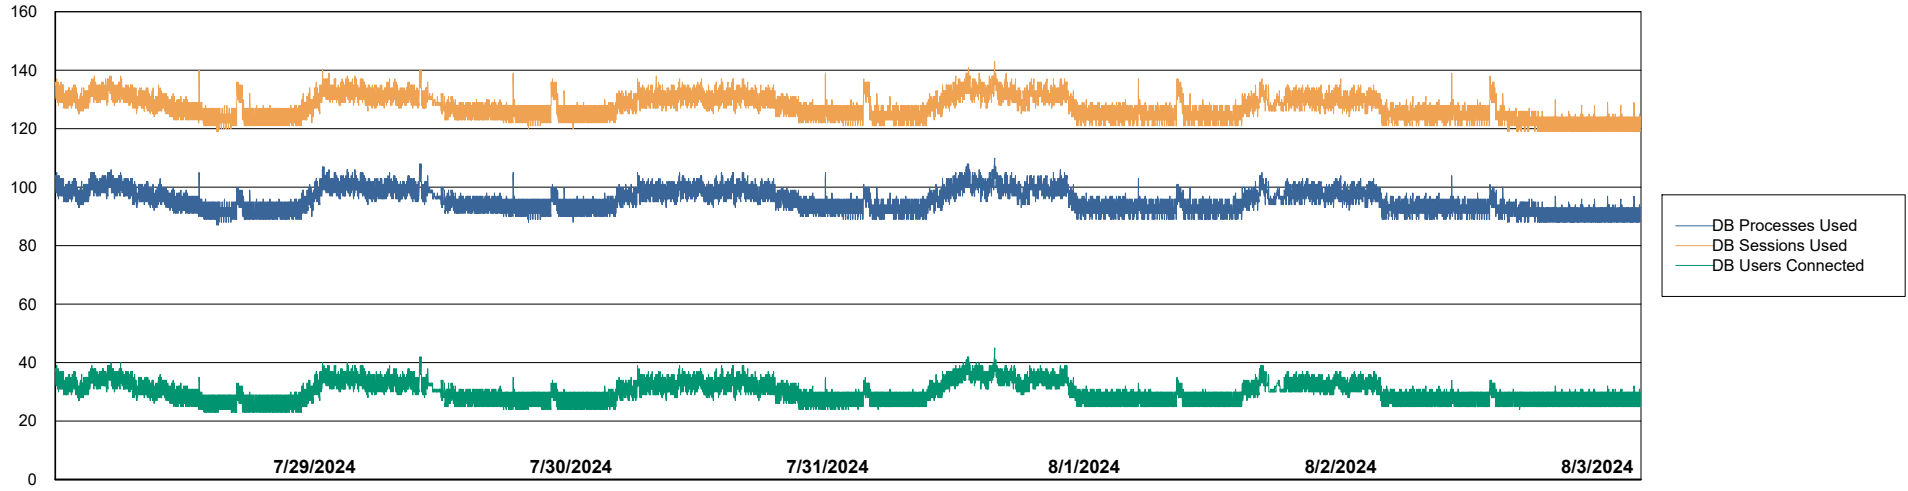

Harddisk Usage VEN_PRD_VENABS07_SB-DB

| | Free disk space on C: (%) | Total disk space on C: (Gb) | Used disk space on C: (Gb) | Free disk space on D: (%) | Total disk space on D: (Gb) | Used disk space on D: (Gb) | Free disk space on E: (%) | Total disk space on E: (Gb) | Used disk space on E: (Gb) |
|-----------|---------------------------|-----------------------------|----------------------------|---------------------------|-----------------------------|----------------------------|---------------------------|-----------------------------|----------------------------|
| 8/3/2024 | 33 | 102 | 68 | 23 | 1,100 | 848 | 89 | 400 | 42 |
| 8/2/2024 | 33 | 102 | 68 | 23 | 1,100 | 848 | 89 | 400 | 43 |
| 8/1/2024 | 33 | 102 | 68 | 23 | 1,100 | 848 | 88 | 400 | 48 |
| 7/31/2024 | 34 | 102 | 68 | 19 | 1,046 | 843 | 88 | 400 | 47 |
| 7/30/2024 | 34 | 102 | 68 | 16 | 1,000 | 841 | 88 | 400 | 47 |
| 7/29/2024 | 33 | 102 | 68 | 16 | 1,000 | 841 | 88 | 400 | 46 |
| 7/28/2024 | 33 | 102 | 69 | 16 | 1,000 | 841 | 89 | 400 | 45 |

Weekly SLA Customer Report

Customer VEN_Production
Database ID 35

Database Performance VENDB_Production_ABS1

Weekly SLA Customer Report

Customer VEN_Production
Database ID 35

Database Performance VENDB_Standby_ABS1_SB