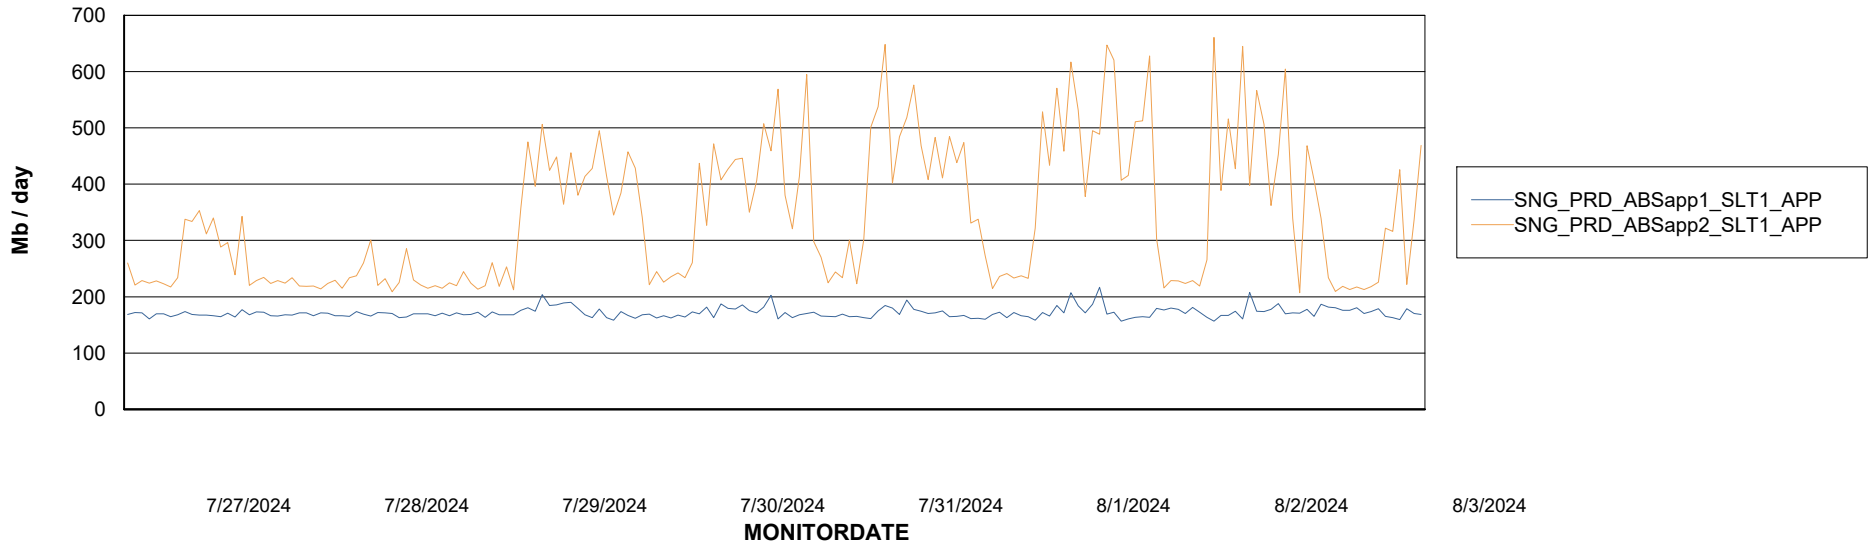

ABSSolute Application Server Services

Avg memory used per ABS Server Service