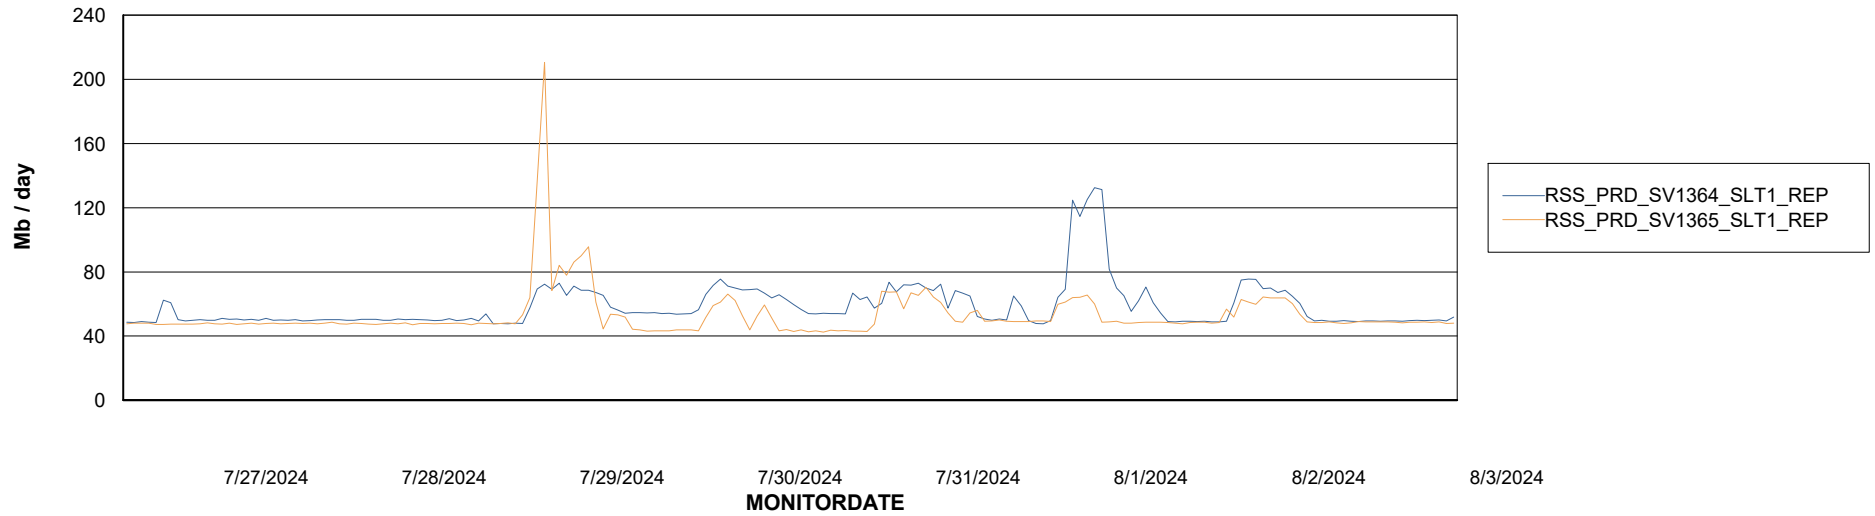

Avg memory used per ABS Server Service

Avg users per day per ABS server

Weekly SLA Customer Report

Customer RSS Production
Database ID 52

ABSSolute Application ReportServer Services

Avg memory used per ReportServer Service