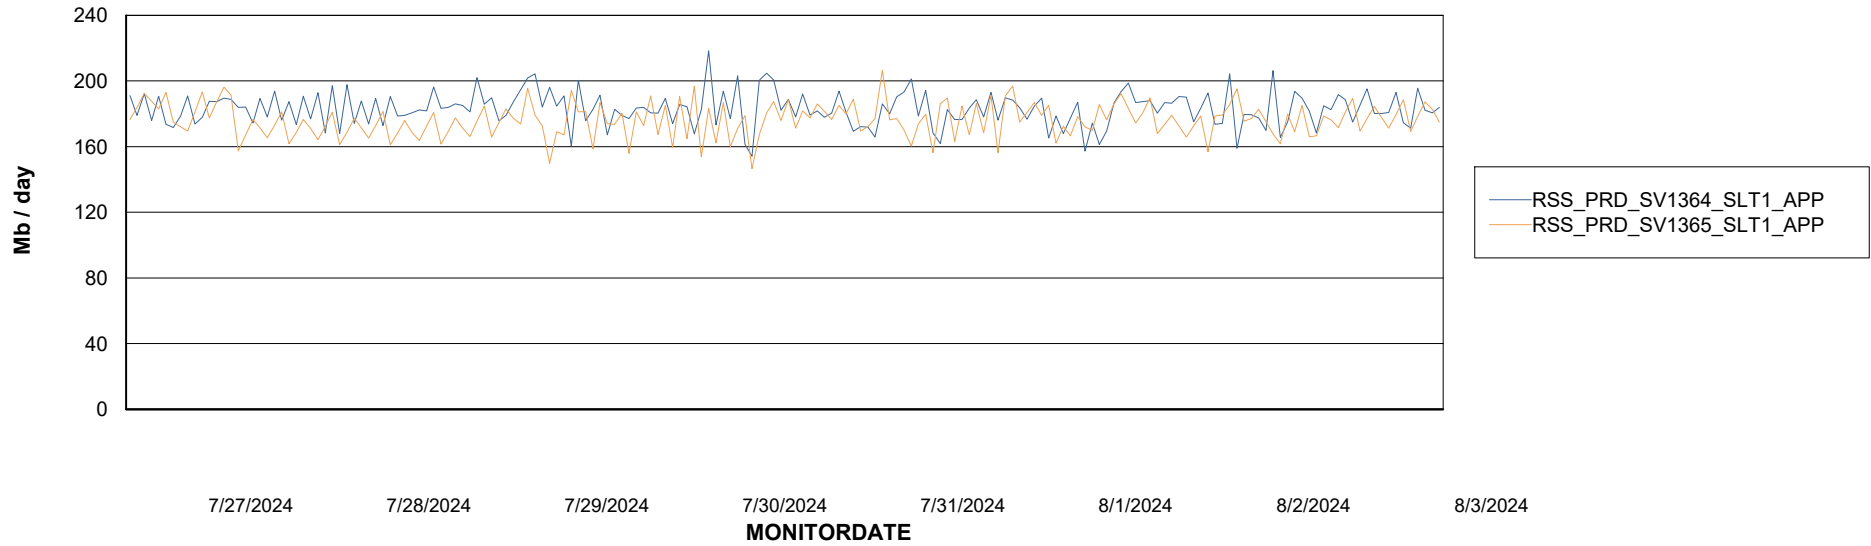

ABSSolute Application Server Services

Avg memory used per ABS Server Service