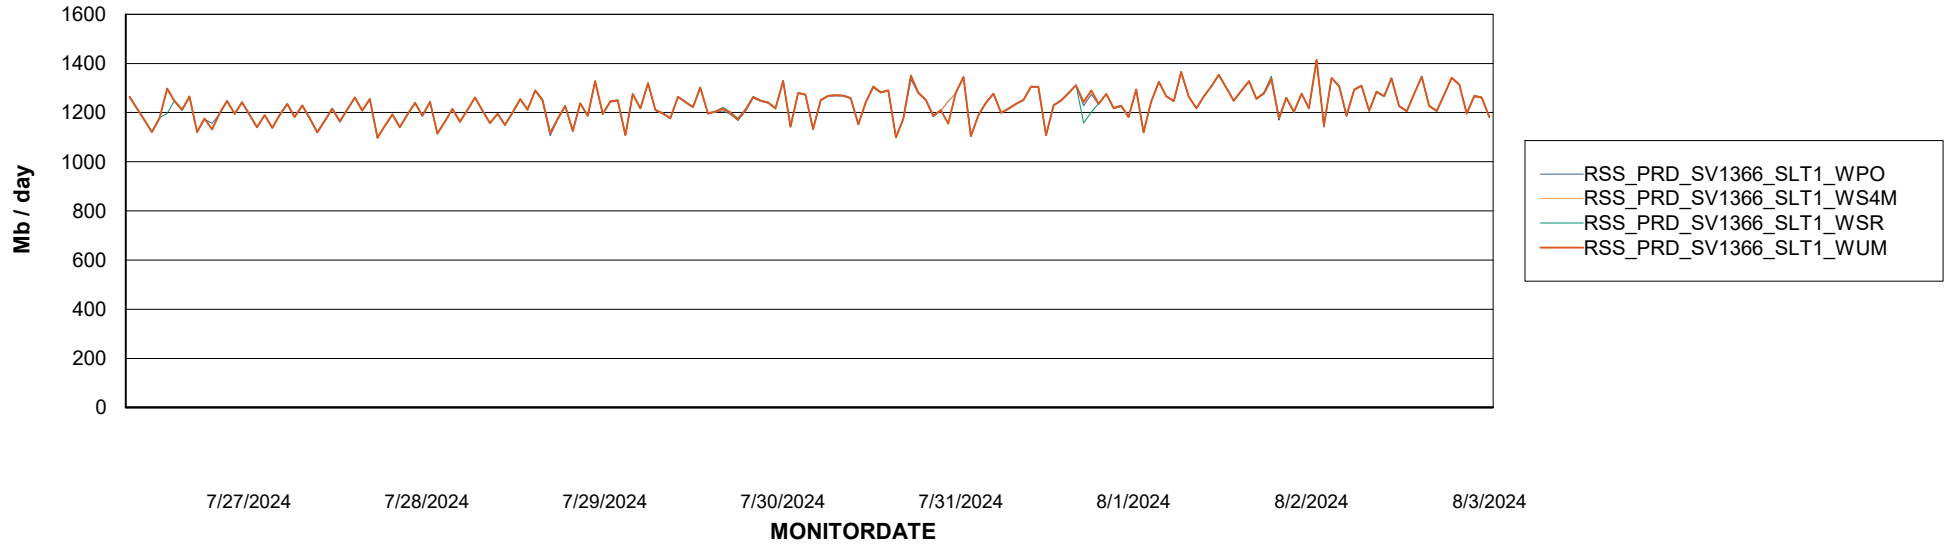

ABSSolute Web Component Services

Avg memory used per ABS Web component