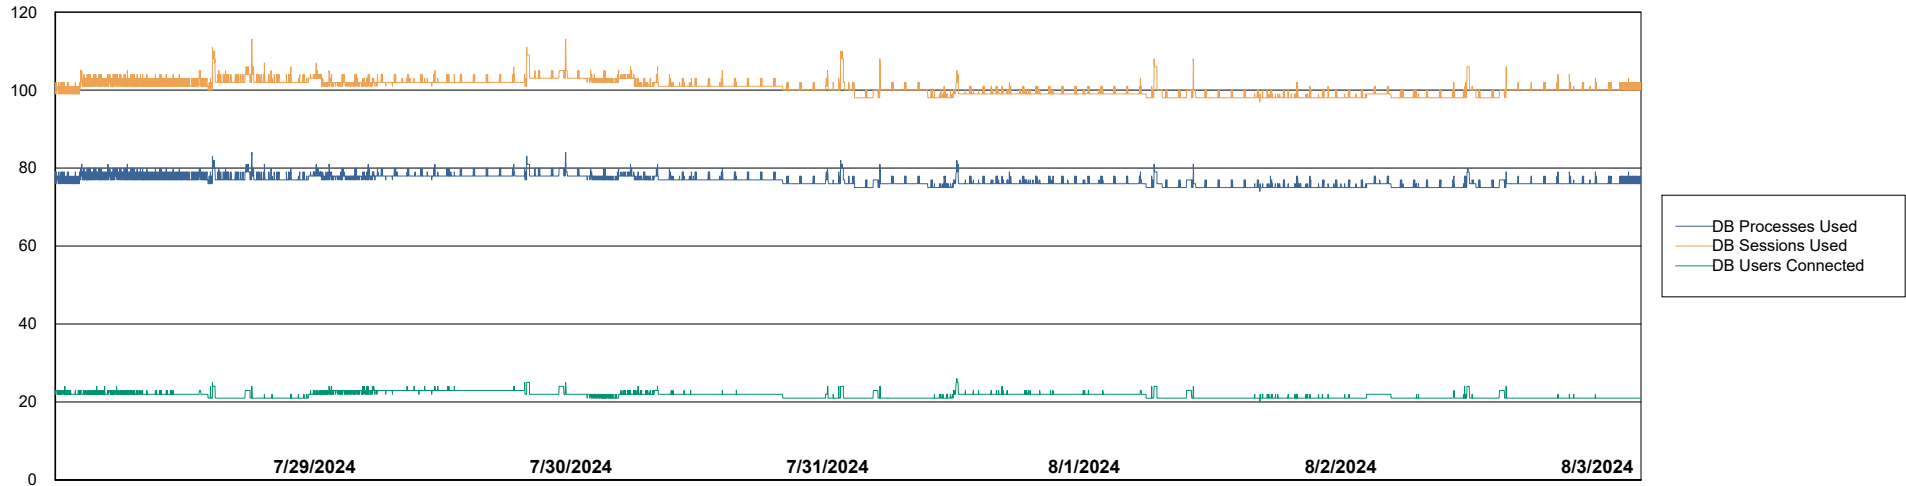

Database Performance RSS_PRD_SV1364_PRD_ABS1