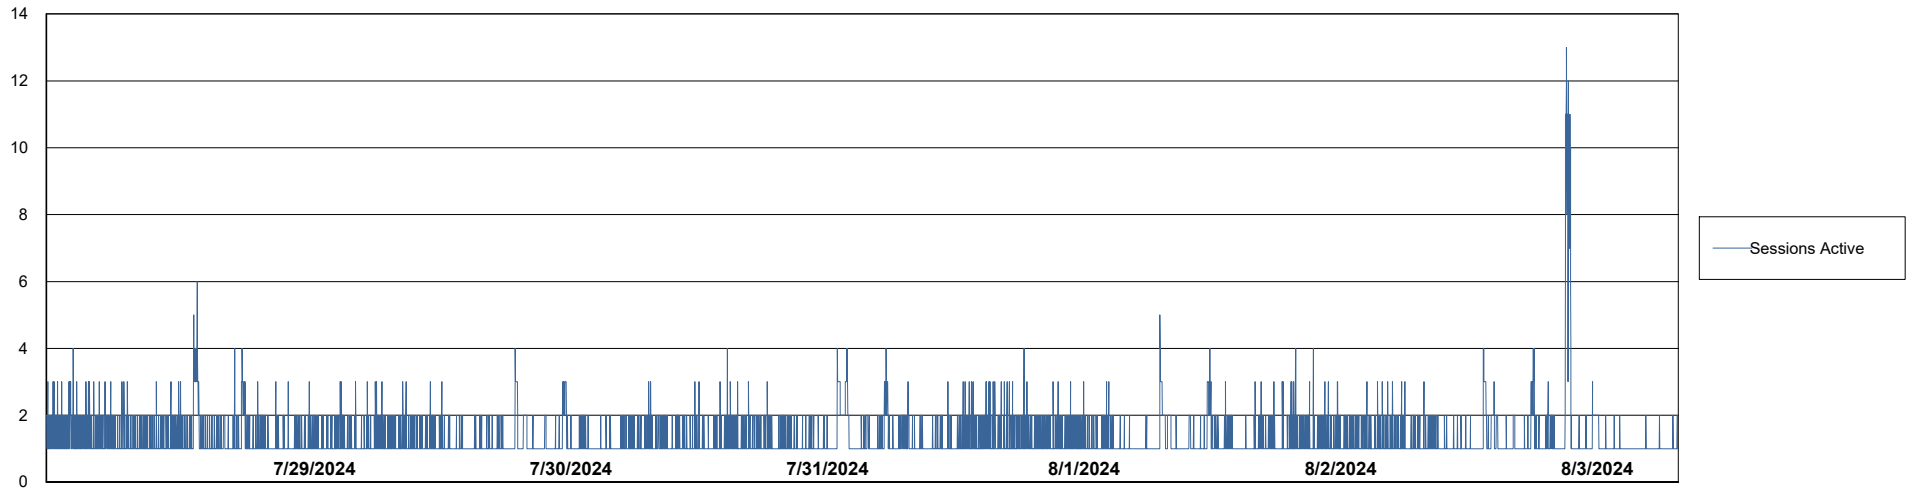

Weekly SLA Customer Report

Customer RFL_Production
Database ID 36

Harddisk Usage RFL_PRD_ABSWEB

	Free disk space on C: (%)	Total disk space on C: (Gb)	Used disk space on C: (Gb)
8/3/2024	78	126	28
8/2/2024	78	126	28
8/1/2024	78	126	28
7/31/2024	78	126	28
7/30/2024	78	126	28
7/29/2024	78	126	28
7/28/2024	78	126	28

Weekly SLA Customer Report

Customer RFL_Production
Database ID 36

Database Performance RFL_PRD_ABS01_DB

Weekly SLA Customer Report

Customer RFL_Production
Database ID 36

Database Performance RFL_PRD_ABS02_STB_DB