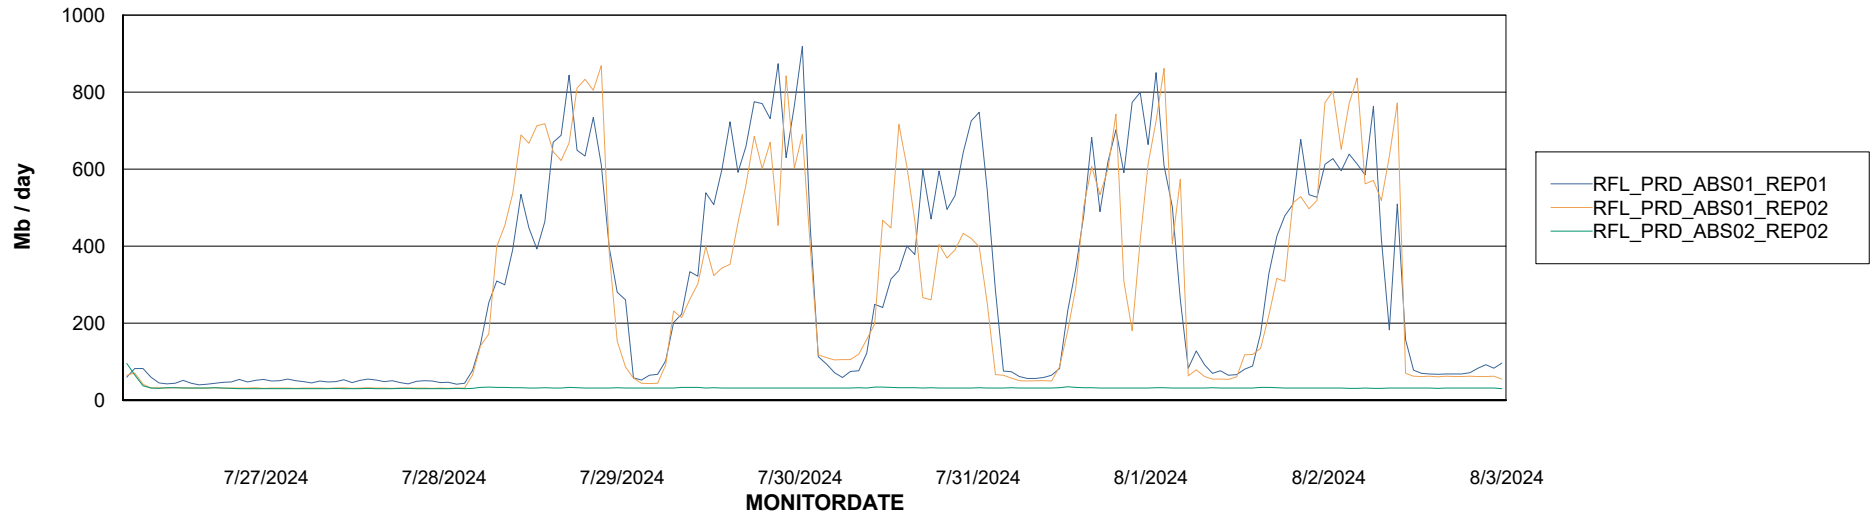

Avg memory used per ABS Server Service

Avg users per day per ABS server

Weekly SLA Customer Report

Customer RFL_Production
Database ID 36

ABSSolute Application ReportServer Services

Avg memory used per ReportServer Service