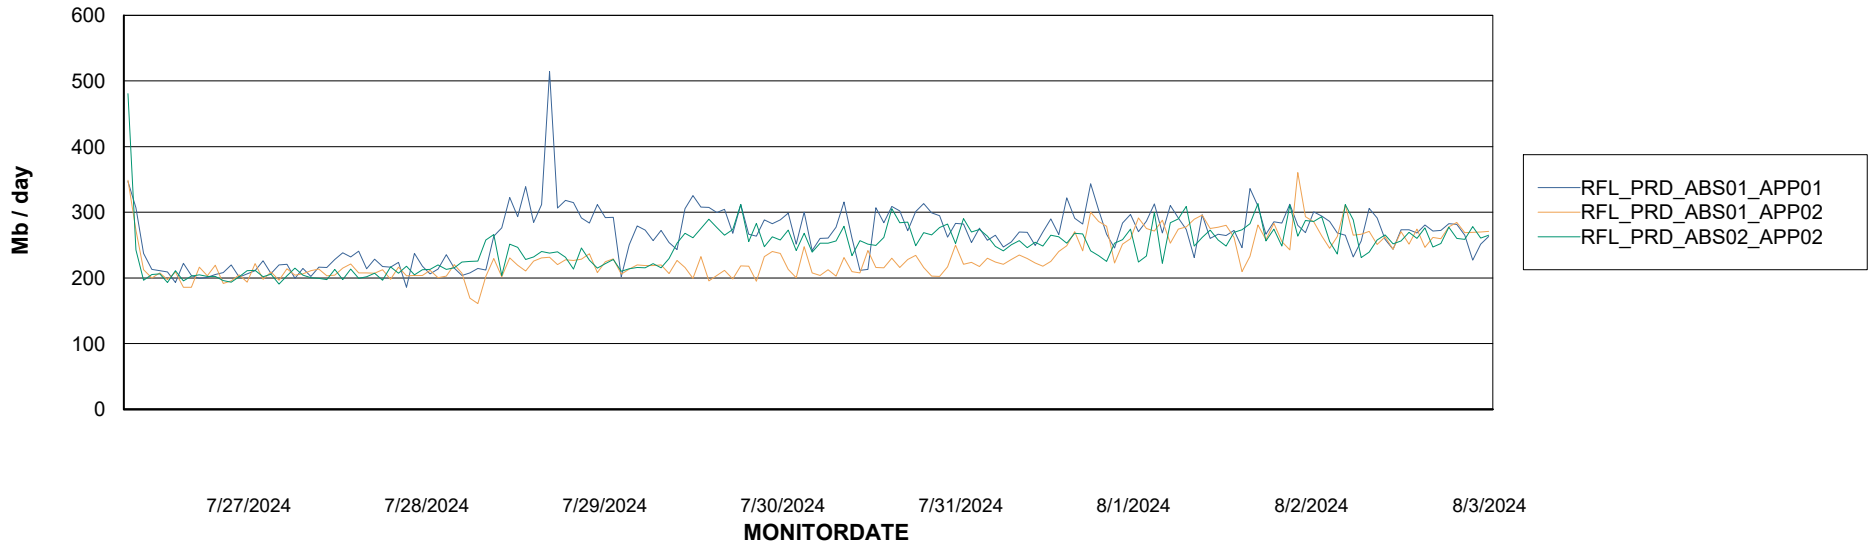

ABSSolute Application Server Services

Avg memory used per ABS Server Service