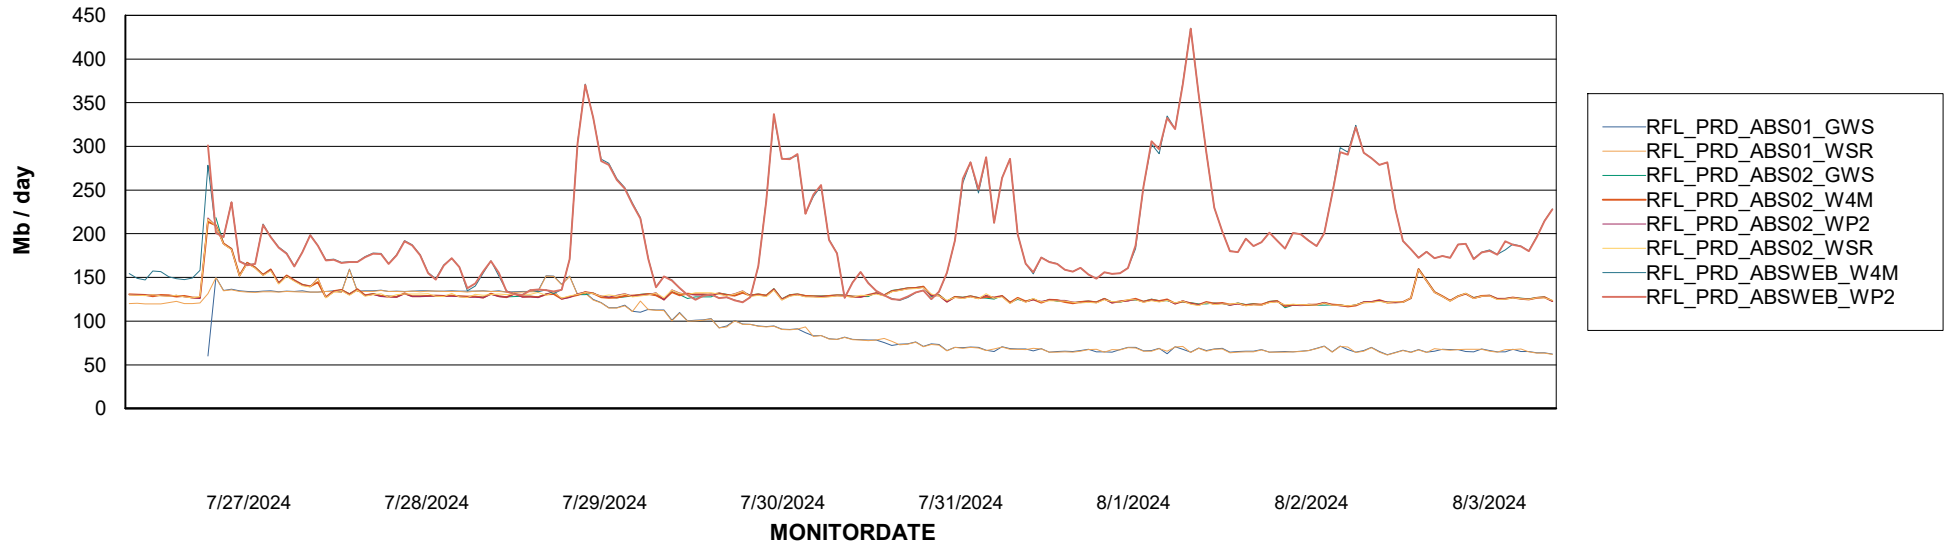

ABSolute Web Component Services

Avg memory used per ABS Web component