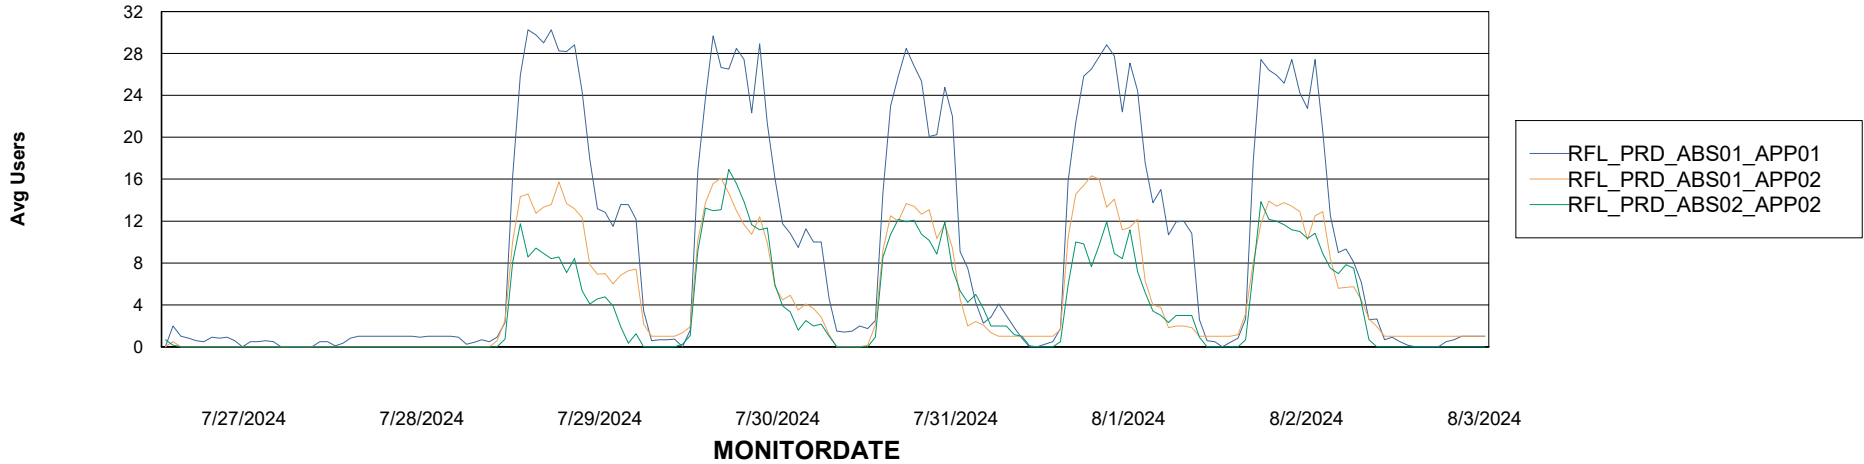

Avg users per day per ABS server