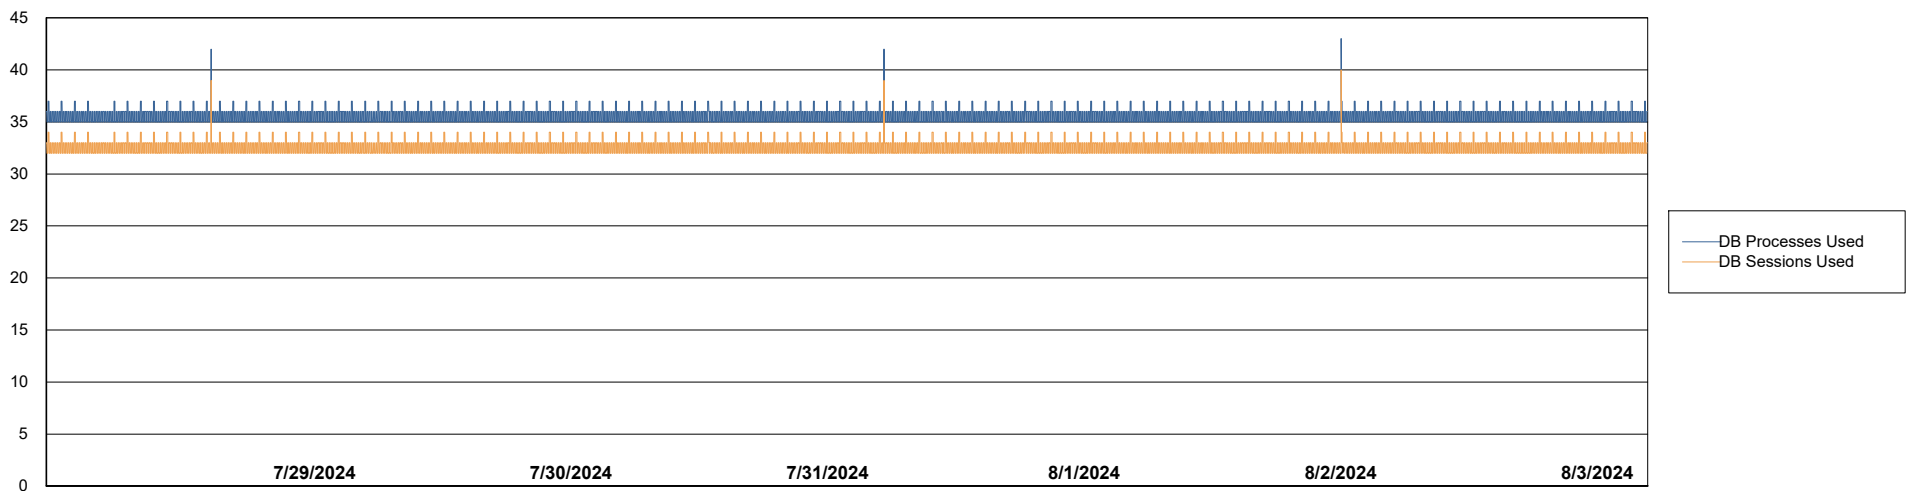

Database Performance PHS_PRD_GCAB993B_HSBABS1

DB Processes Max 1,000