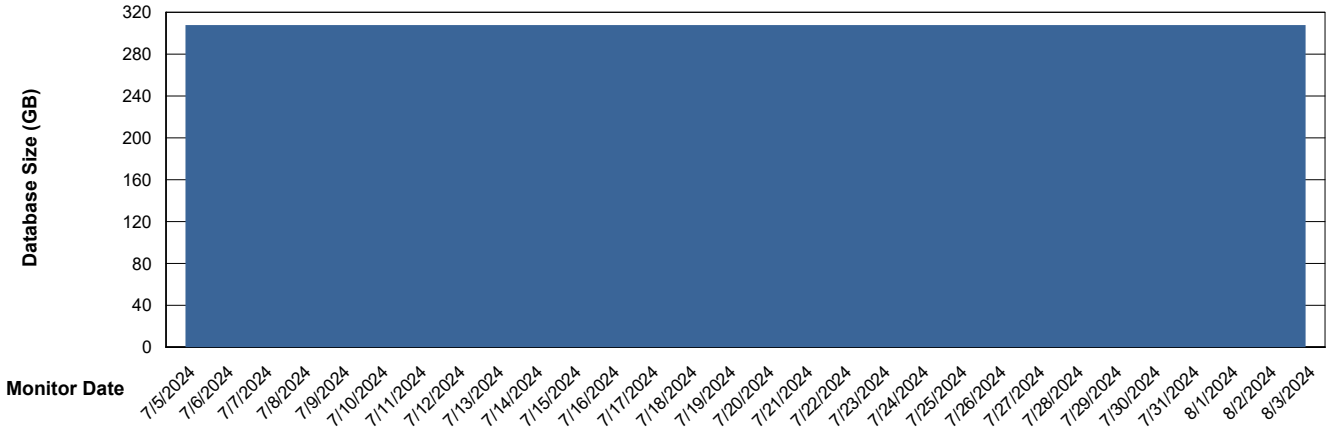

DB Processes Max 1,000

Weekly SLA Customer Report

Customer PHS_Production
 Database ID 47

DATABASE SIZE PHS_PRD_GCAB992B_ABS1

Database growth over last month

Database Tablespace PHS_PRD_GCAB992B_ABS1

Date	Tablespace Name	Filesize (Gb)	Usedsize (Gb)	Percentage free
8/3/2024	ABSDATA	144	117	19
	INDX	220	180	18
8/2/2024	ABSDATA	144	117	19
	INDX	220	180	18
8/1/2024	ABSDATA	144	117	19
	INDX	220	180	18
7/31/2024	ABSDATA	144	117	19
	INDX	220	180	18
7/30/2024	ABSDATA	144	117	19
	INDX	220	180	18
7/29/2024	ABSDATA	144	117	19
	INDX	220	180	18
7/28/2024	ABSDATA	144	117	19
	INDX	220	180	18

Weekly SLA Customer Report

Customer PHS_Production
Database ID 47

Standby Database Health PHS_Production

Recovery lag for last 7 days

Weekly SLA Customer Report

Customer PHS_Production
Database ID 47

ABSSolute Application Server Services