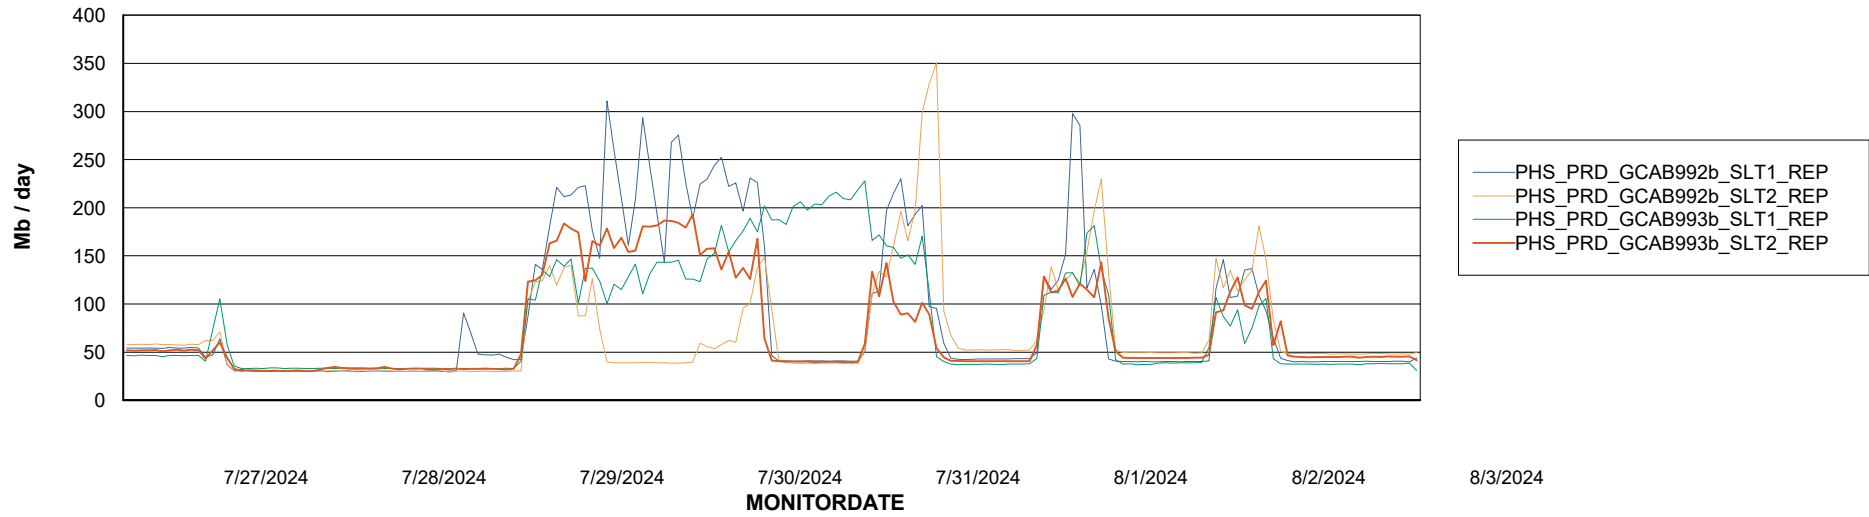

Avg memory used per ABS Server Service

Avg users per day per ABS server

Weekly SLA Customer Report

Customer PHS_Production
Database ID 47

ABSSolute Application ReportServer Services

Avg memory used per ReportServer Service