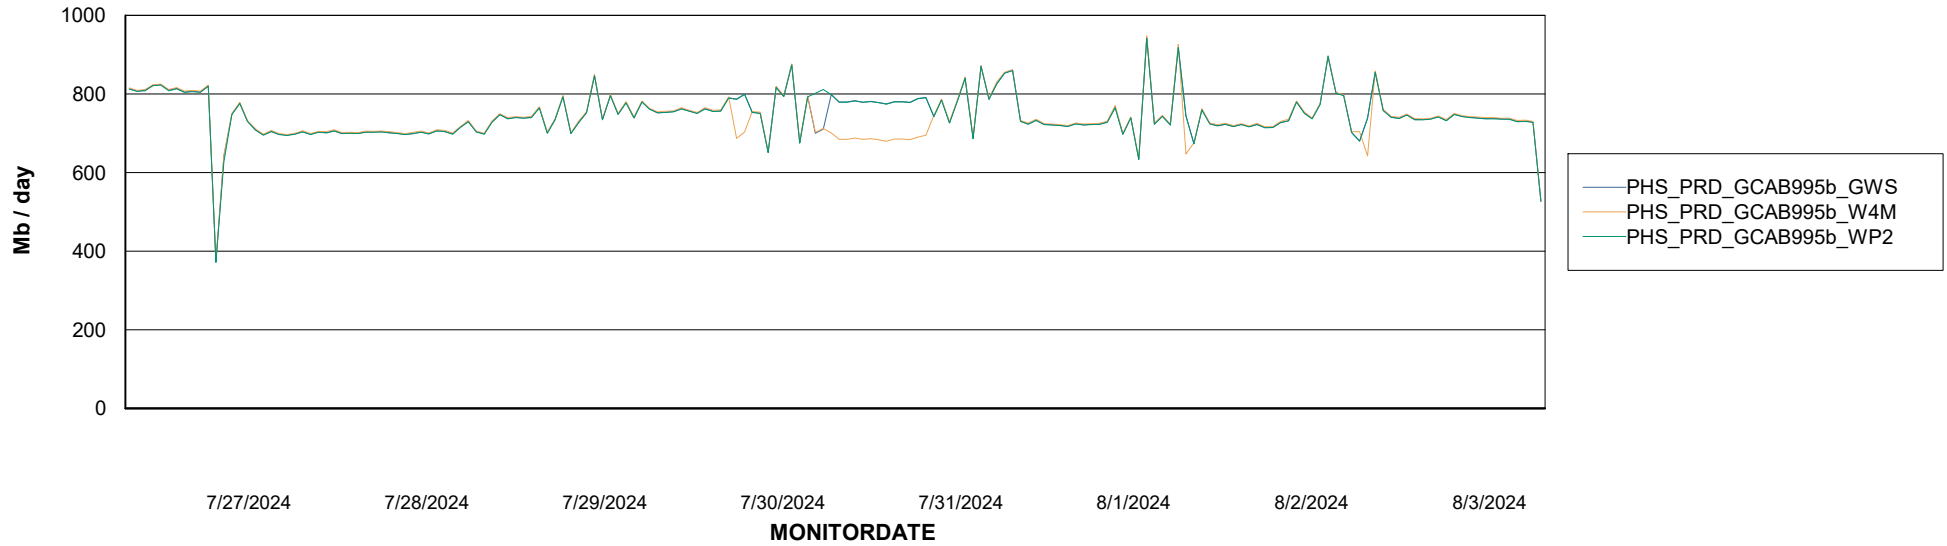

ABSolute Web Component Services

Avg memory used per ABS Web component