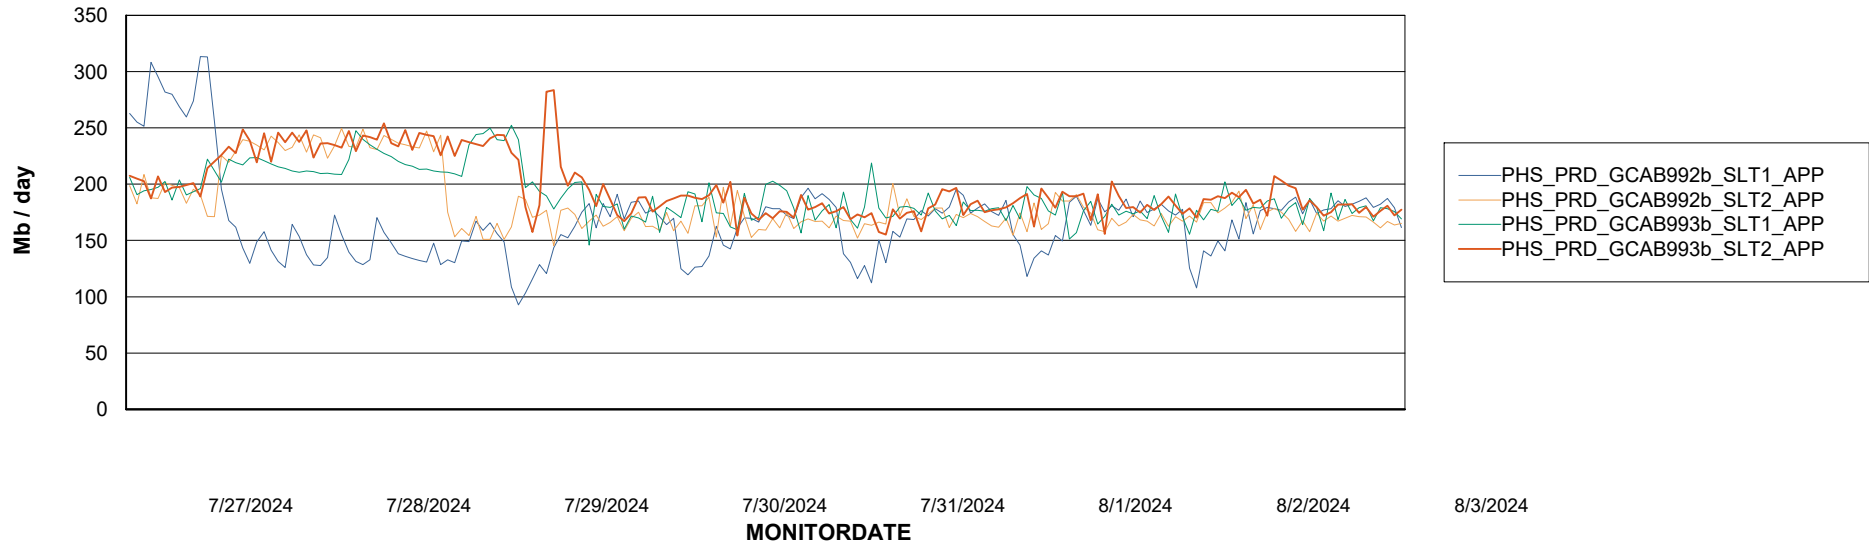

ABSSolute Application Server Services

Avg memory used per ABS Server Service