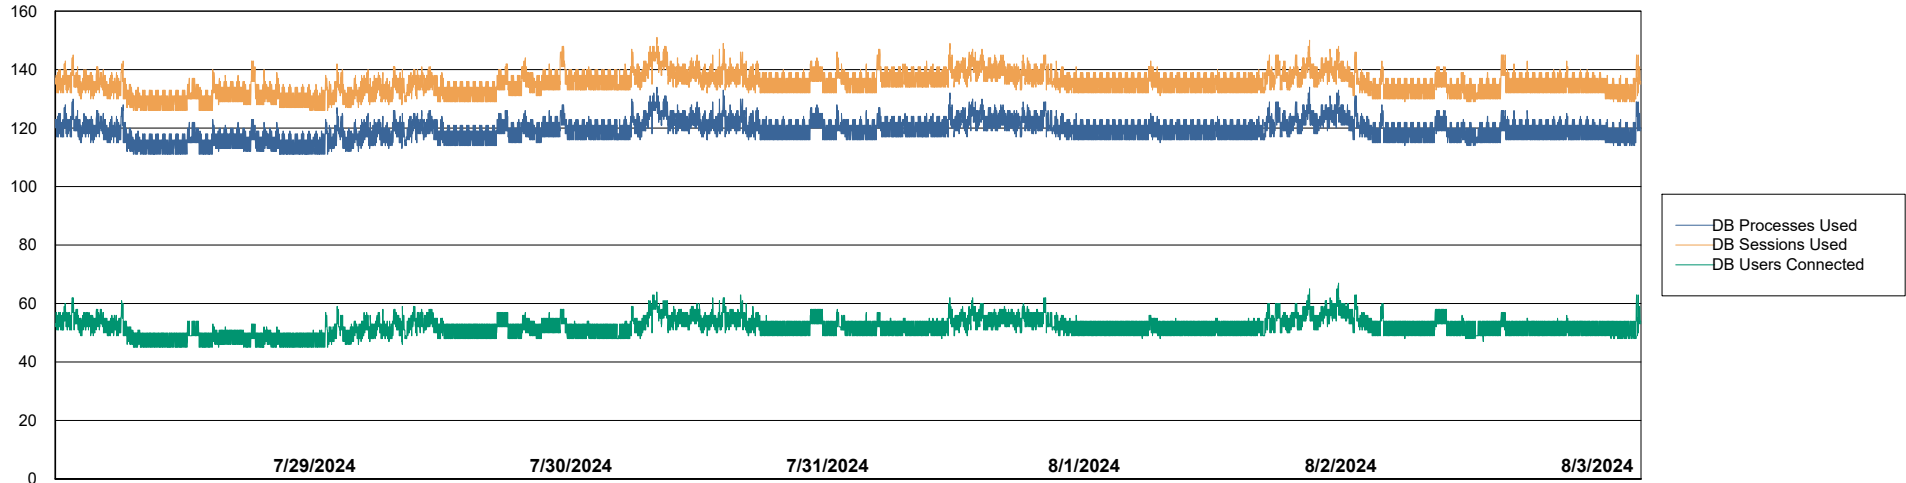

Database Performance PHS_PRD_GCAB992B_ABS1