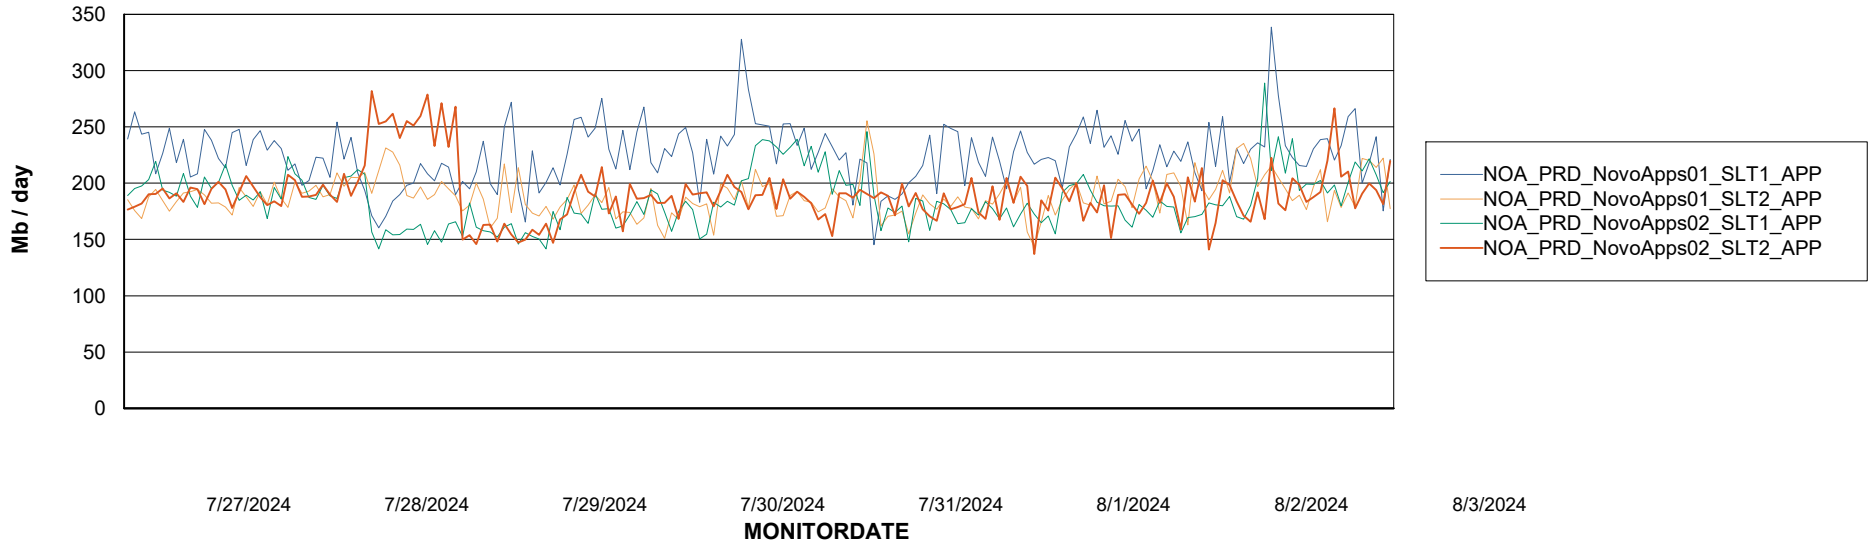

ABSSolute Application Server Services

Avg memory used per ABS Server Service