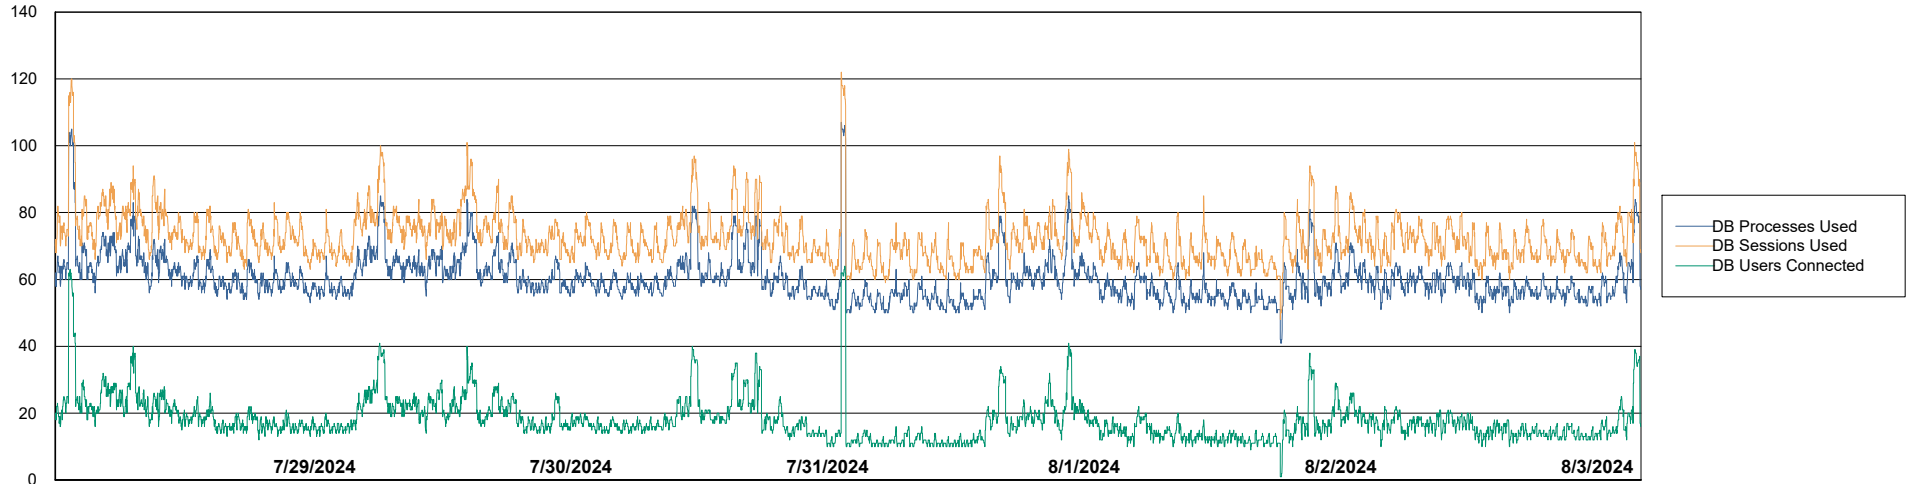

DB Processes Max 300

Weekly SLA Customer Report

Customer NOA_Production (24/7)
Database ID 116

Database Performance NOA_PRD_NOVOBI_ABS1

Weekly SLA Customer Report

Customer NOA_Production (24/7)
Database ID 116