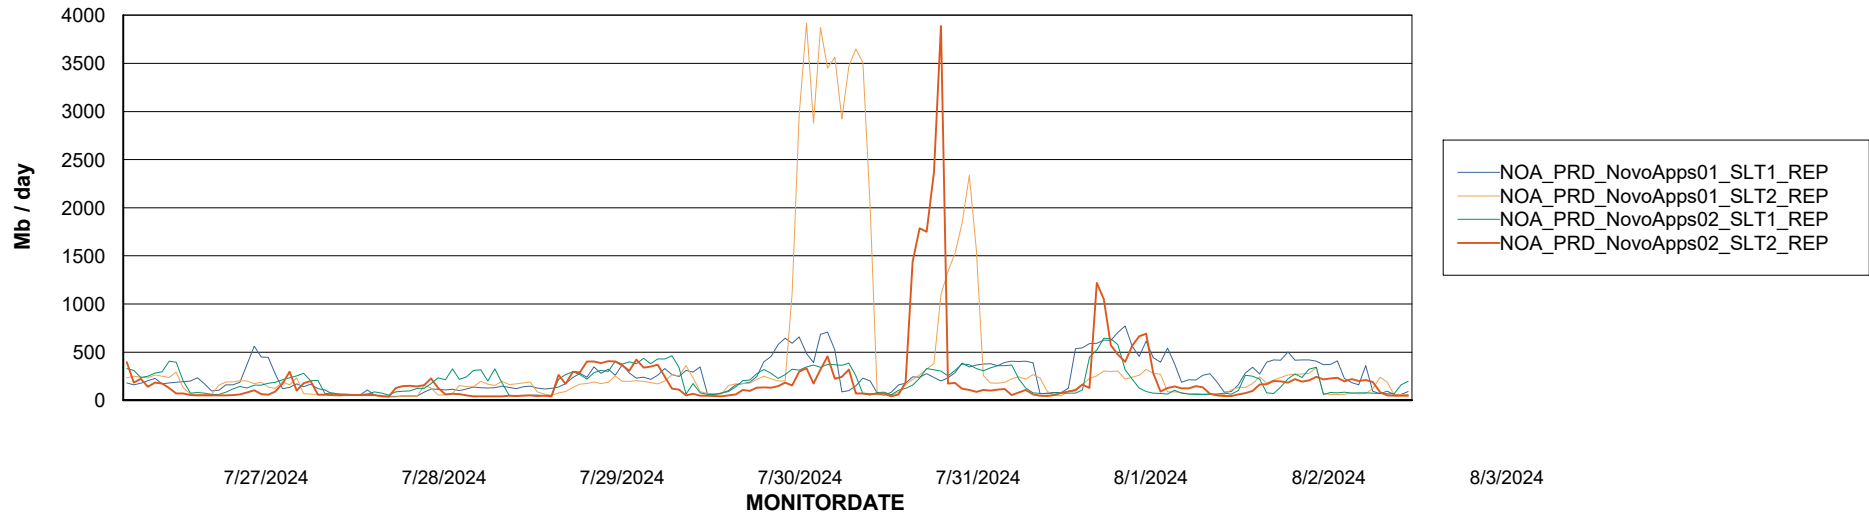

ABSSolute Application ReportServer Services

Avg memory used per ReportServer Service