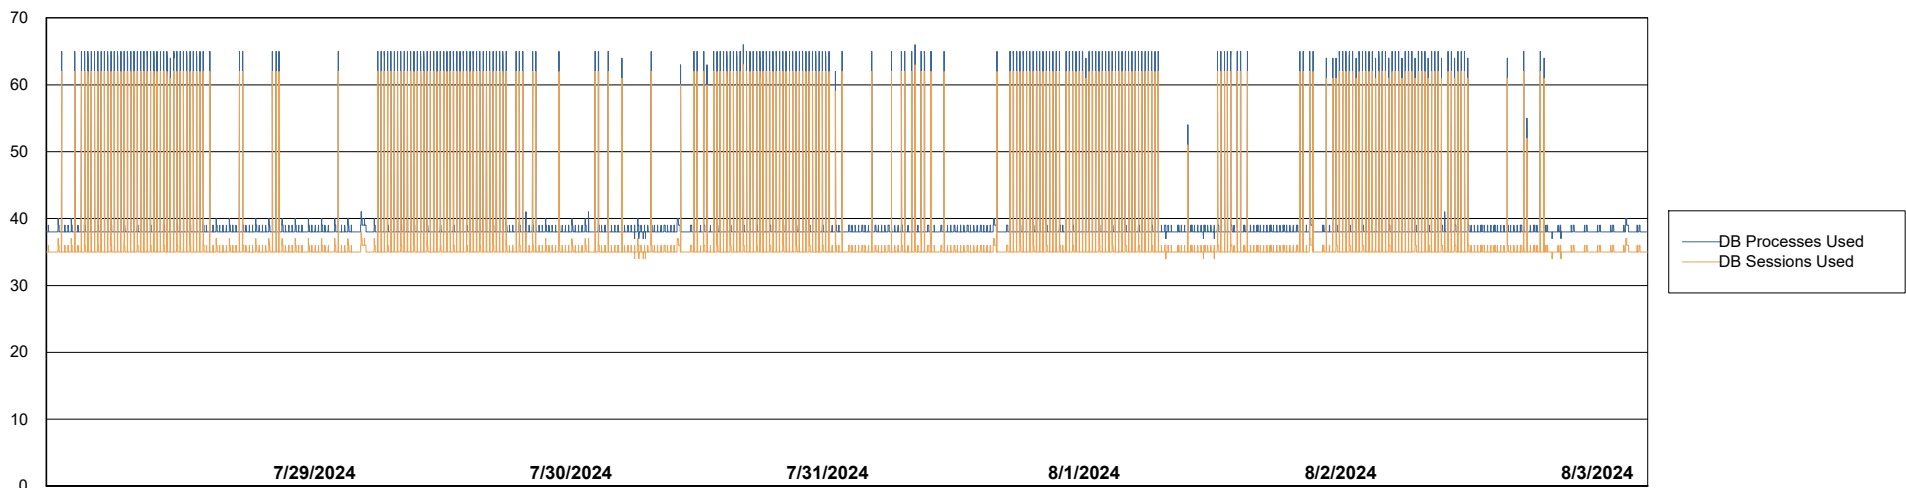

Database Performance NOA_PRD_NovoABS03_HSBABS1

DB Processes Max 300