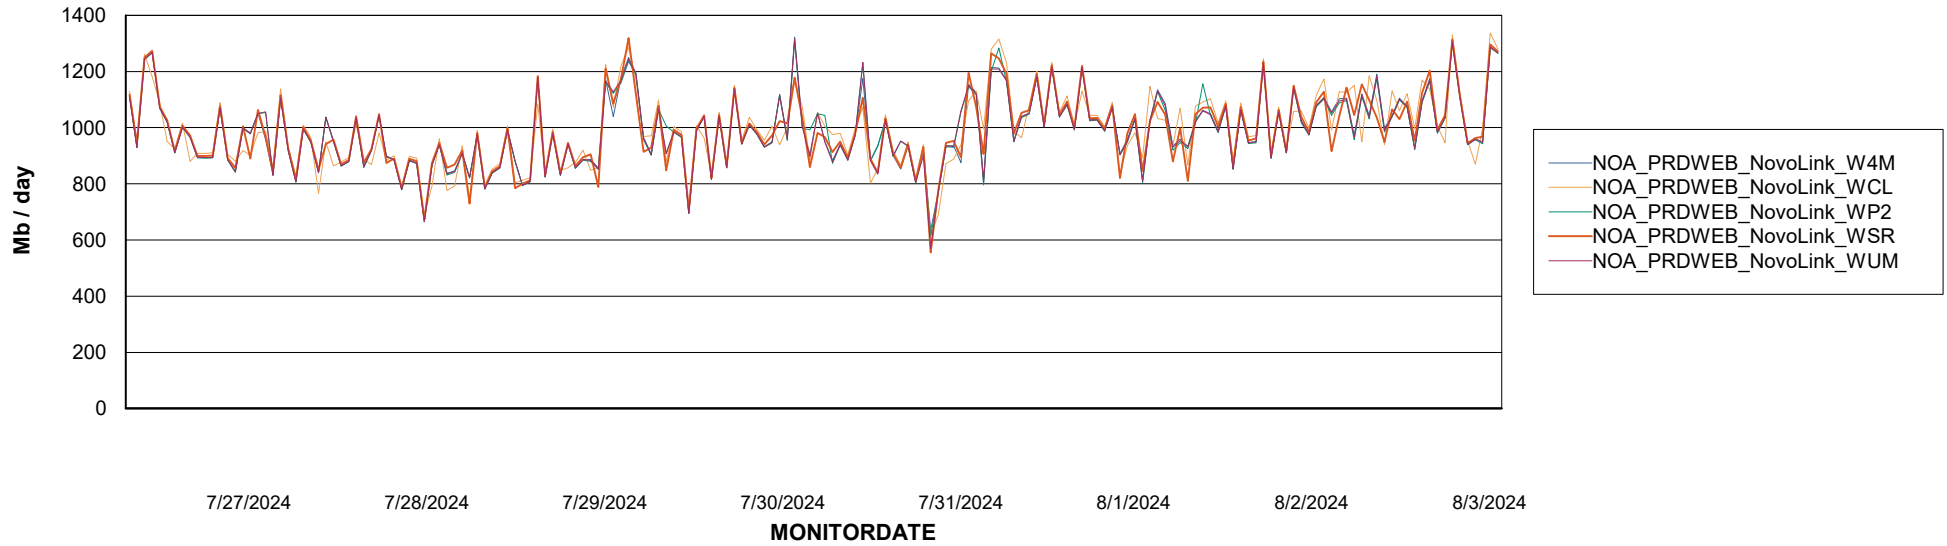

Avg memory used per ReportServer Service

Weekly SLA Customer Report

Customer NOA_Production (24/7)
Database ID 116

ABSolute Web Component Services

Avg memory used per ABS Web component

Weekly SLA Customer Report