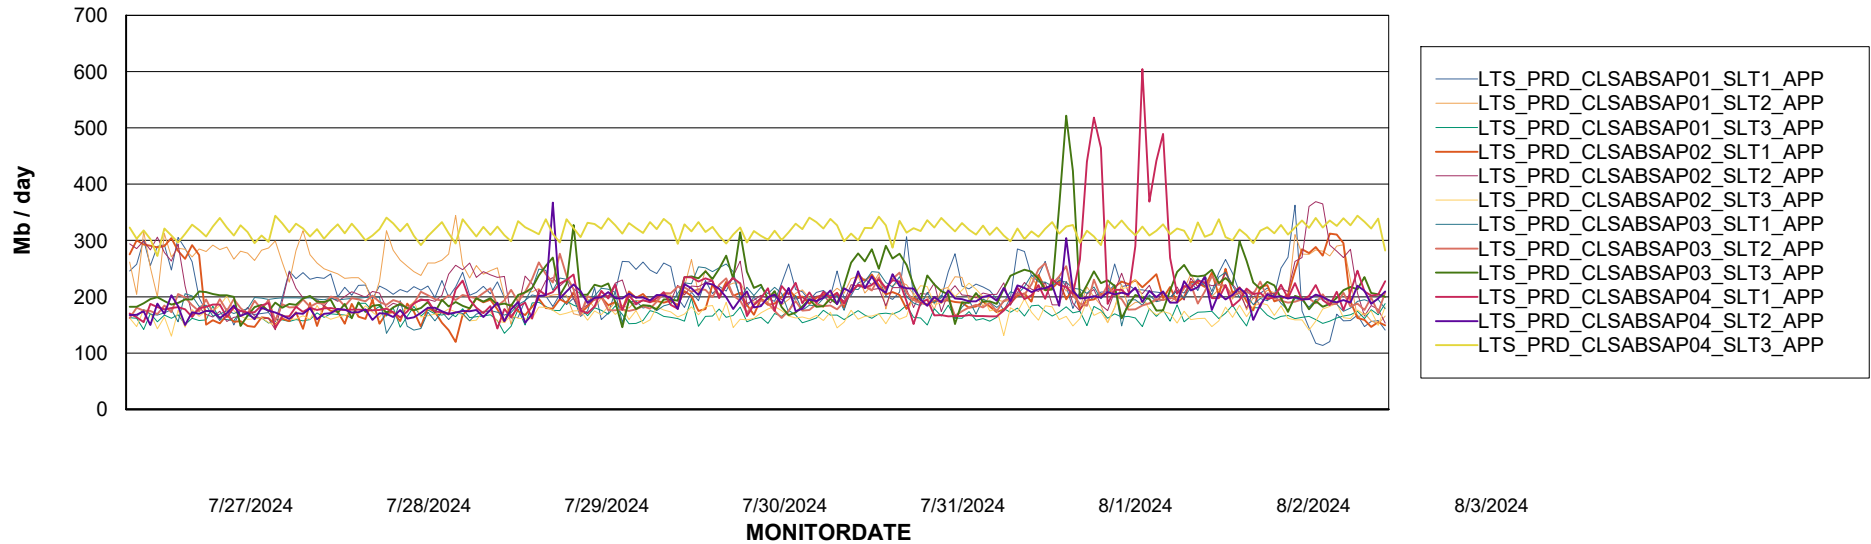

ABSSolute Application Server Services

Avg memory used per ABS Server Service