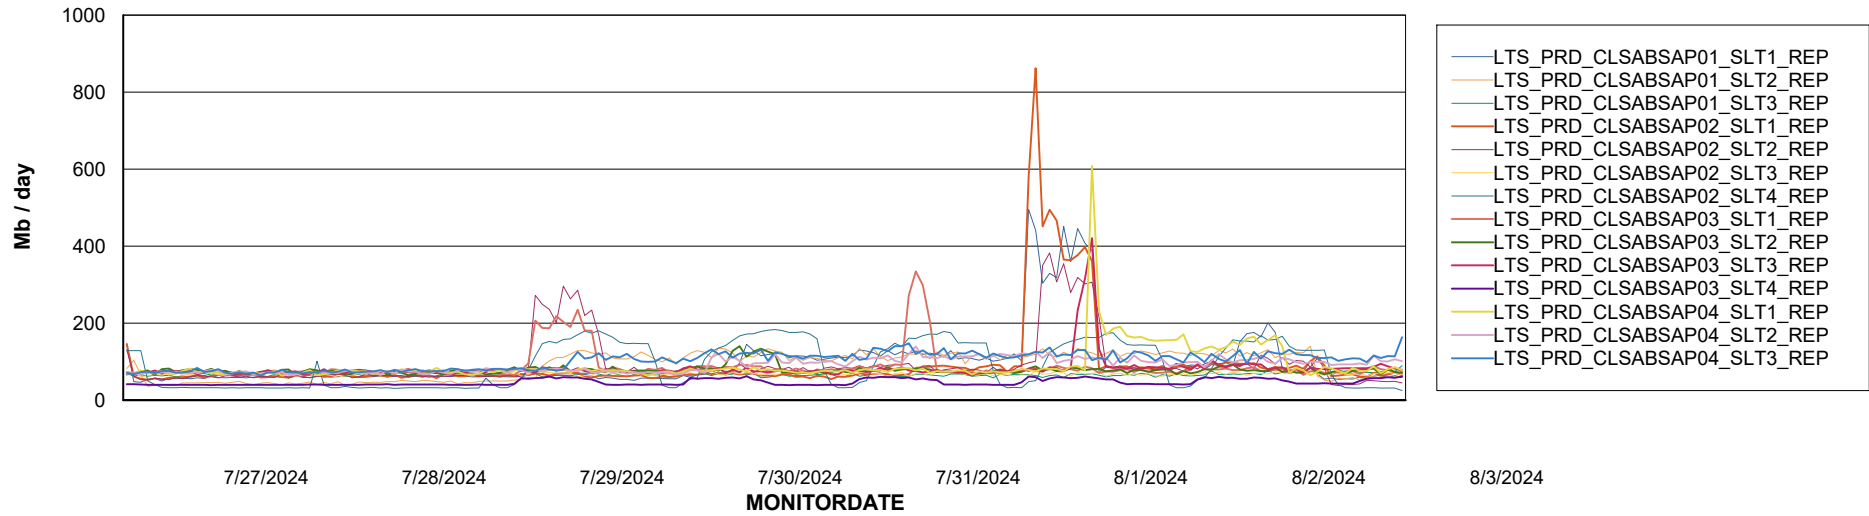

ABSSolute Application ReportServer Services

Avg memory used per ReportServer Service