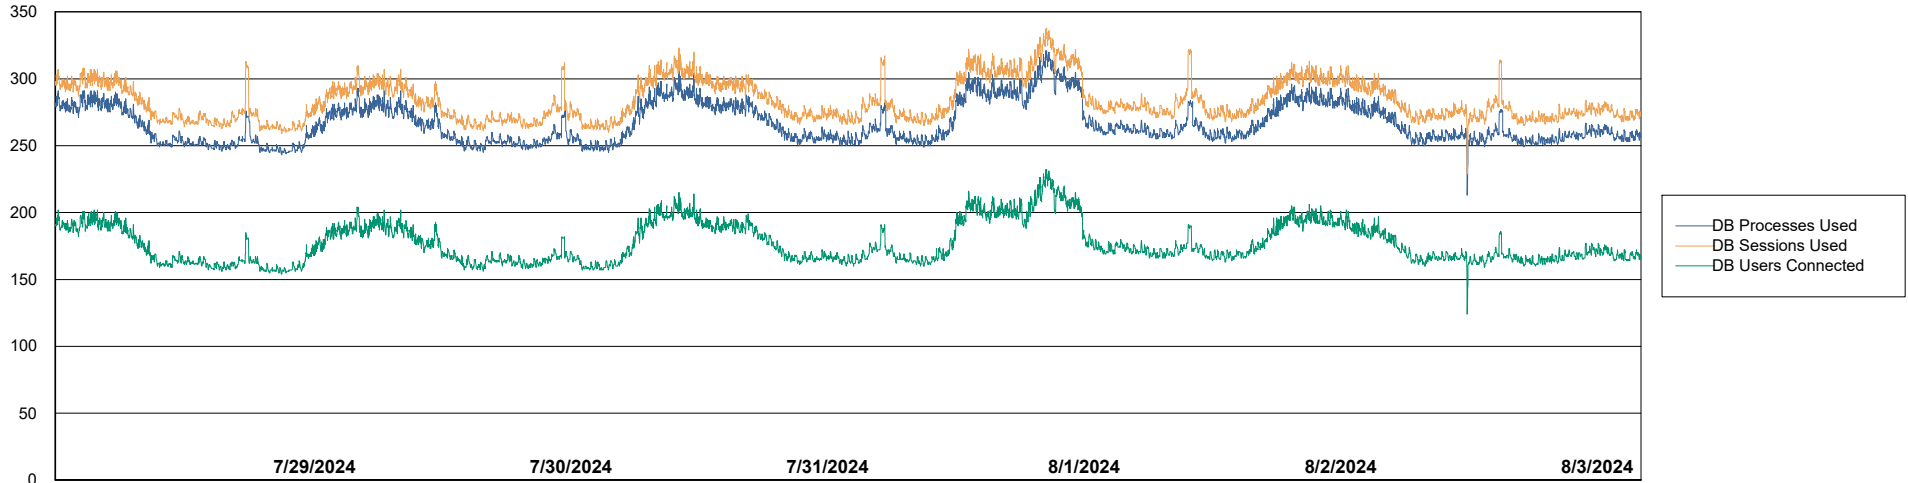

Database Performance LTS_PRD_CLSABSD01_ABS1