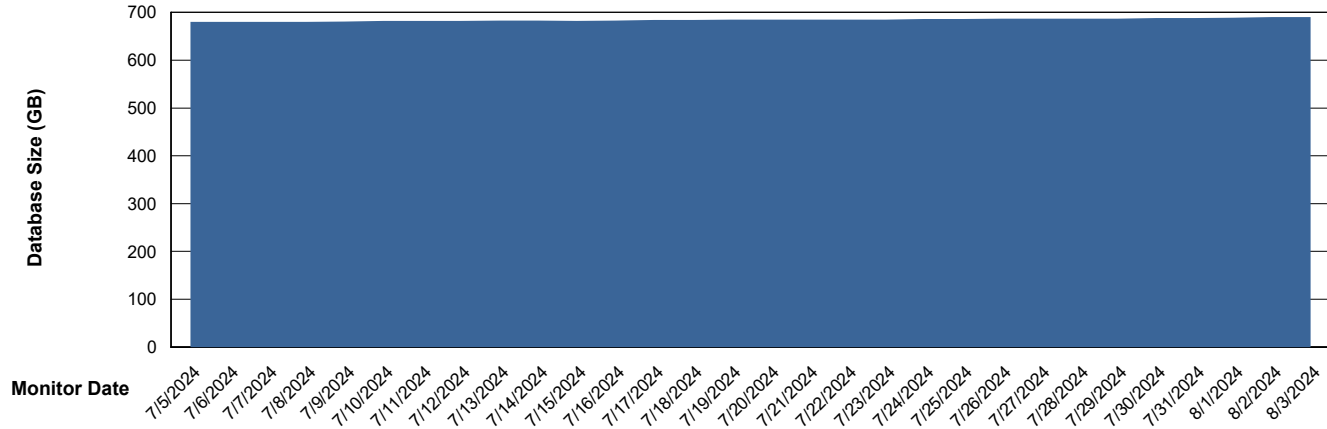

DATABASE SIZE LTS_PRD_CLSABSBI01_ABS1

Database growth over last month