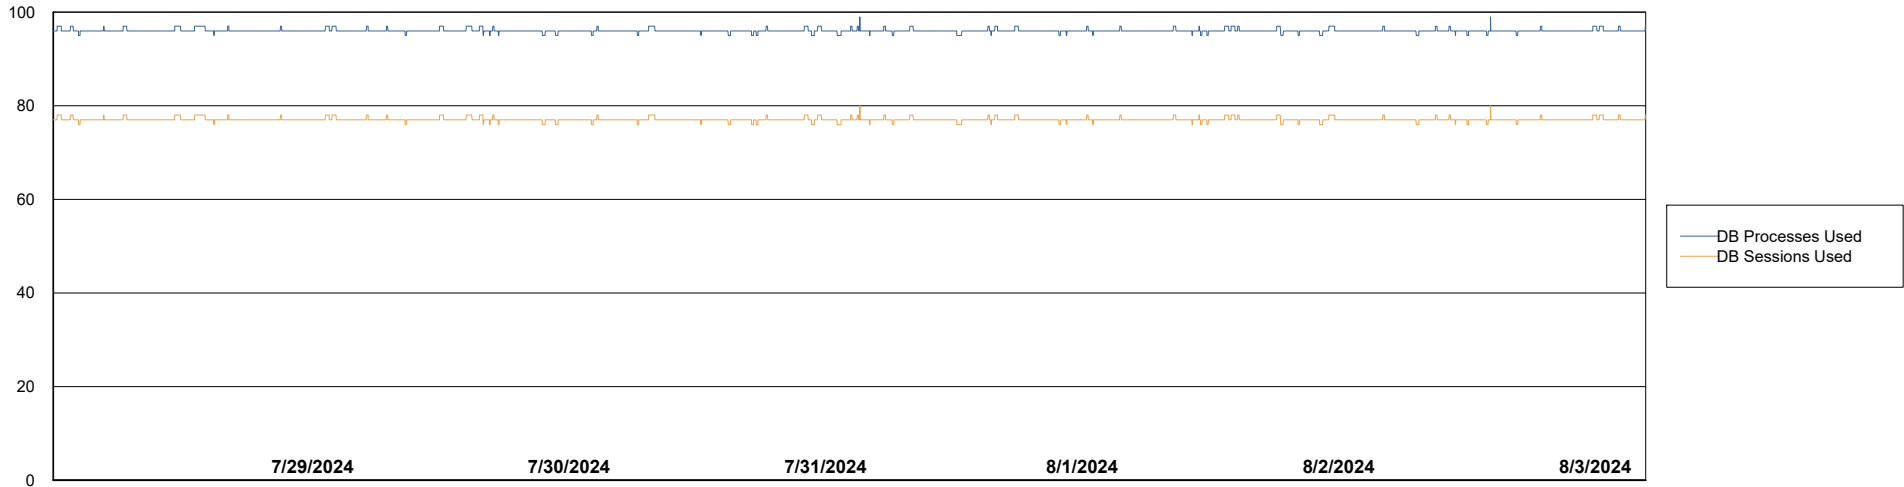

Database Performance LTS_PRD_CLSABSDB02_HSBABS1

DB Processes Max 4
DB Processes Max 1,000
DB Processes Max 0