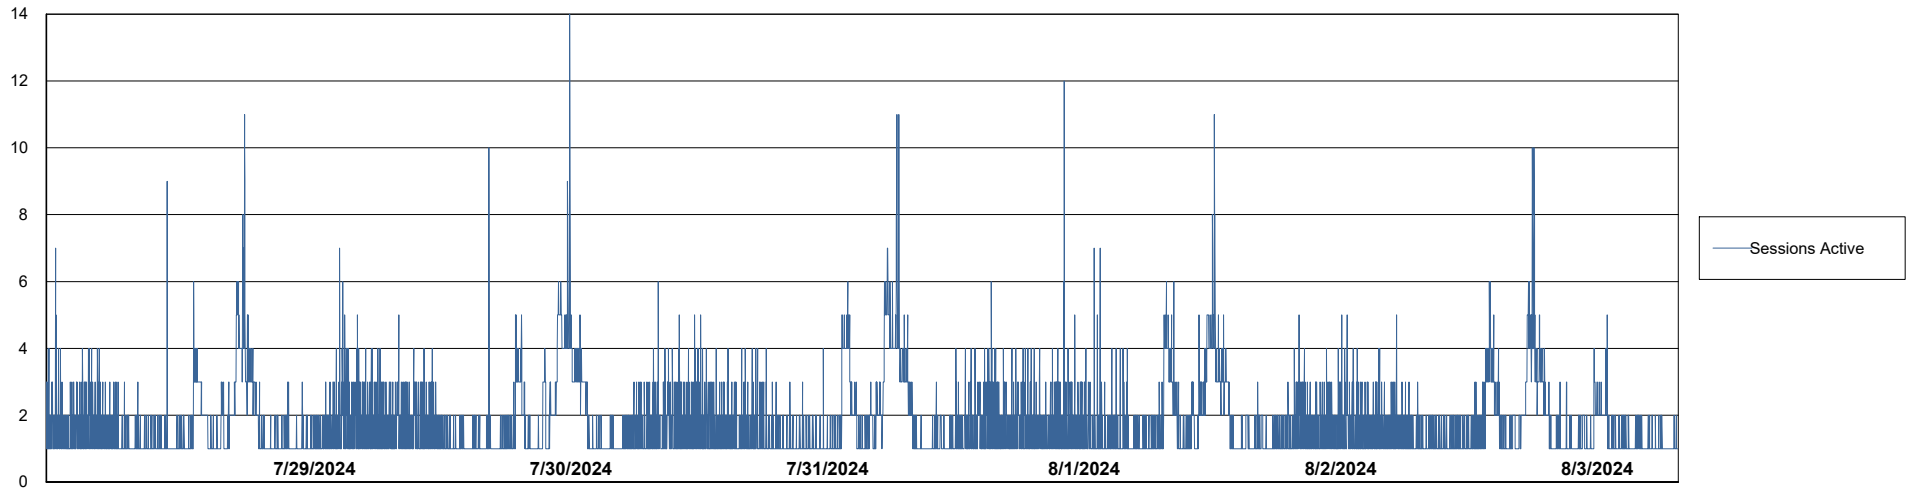

Database Performance LTS_PRD_CLSABSD01_ABS1