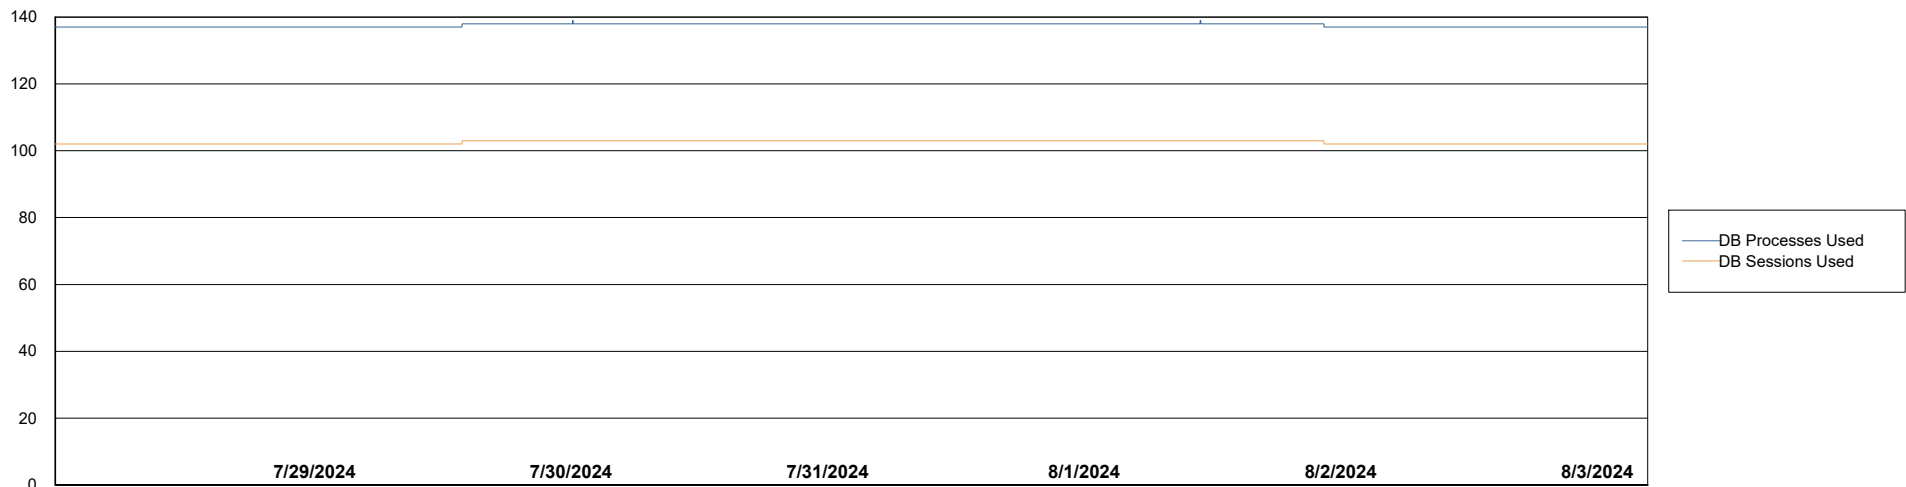

Database Performance LSS_CHINA_PRD_liazcne2VMProdABSSoluteDB2_HSBABS1

DB Processes Max 1,000
DB Processes Max 0
DB Processes Max 4