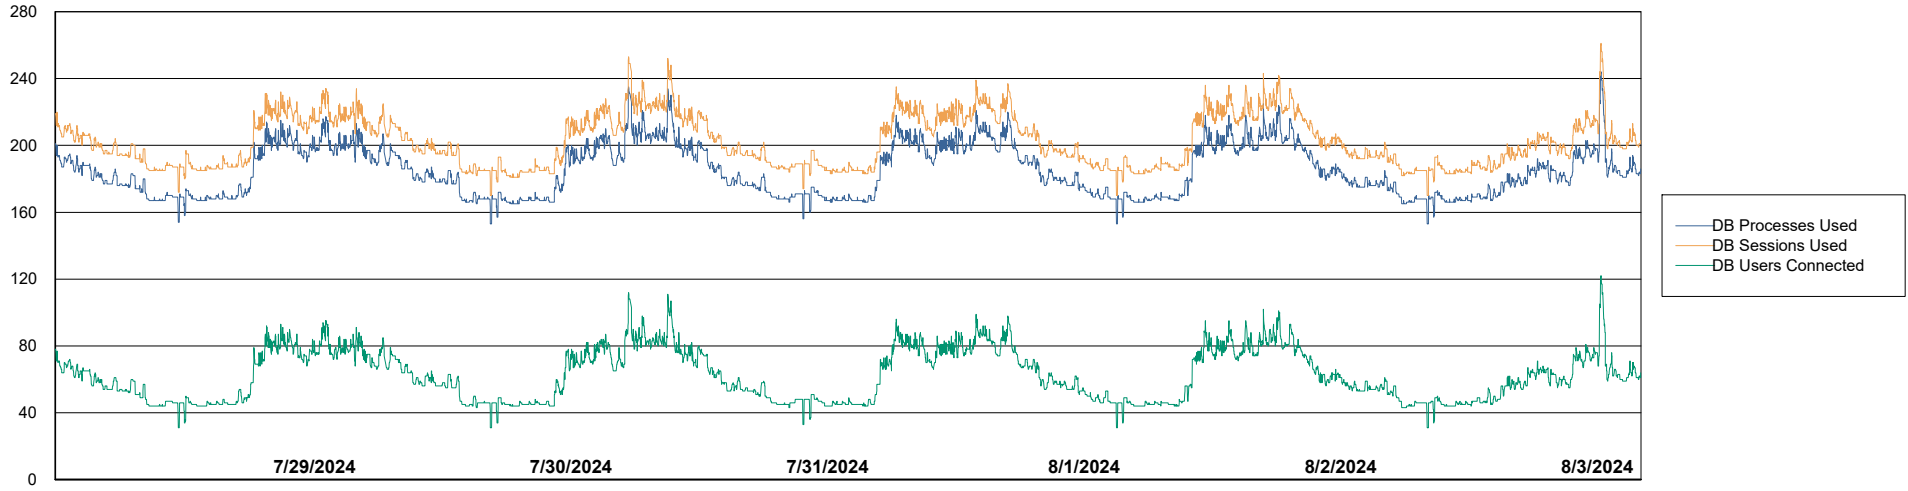

Weekly SLA Customer Report

Customer LSS_CHINA_Production
 Database ID 202

Harddisk Usage LSS_CHINA_PRD_liazcne2VMProdABSSoluteDB1

	Free disk space on / (%)	Total disk space on / (Gb)	Used disk space on / (Gb)	Free disk space on /boot (%)	Total disk space on /boot (Gb)	Used disk space on /boot (Gb)	Free disk space on /u01 (%)	Total disk space on /u01 (Gb)	Used disk space on /u01 (Gb)	Free disk space on /u02 (%)
8/3/2024	77	63	15	69	0	0	47	49	25	41
8/2/2024	77	63	15	69	0	0	47	49	25	41
8/1/2024	77	63	15	69	0	0	47	49	25	41
7/31/2024	77	63	15	69	0	0	47	49	24	41
7/30/2024	77	63	15	69	0	0	48	49	24	42
7/29/2024	77	63	15	69	0	0	49	49	24	42
7/28/2024	77	63	15	69	0	0	49	49	24	42

Harddisk Usage LSS_CHINA_PRD_liazcne2VMProdABSSoluteDB2

	Free disk space on / (%)	Total disk space on / (Gb)	Used disk space on / (Gb)	Free disk space on /boot (%)	Total disk space on /boot (Gb)	Used disk space on /boot (Gb)	Free disk space on /u01 (%)	Total disk space on /u01 (Gb)	Used disk space on /u01 (Gb)	Free disk space on /u02 (%)
8/3/2024	89	63	7	69	0	0	71	49	13	44
8/2/2024	89	63	7	69	0	0	71	49	13	44
8/1/2024	89	63	7	69	0	0	71	49	13	44
7/31/2024	89	63	7	69	0	0	71	49	13	44
7/30/2024	89	63	7	69	0	0	71	49	13	45
7/29/2024	89	63	7	69	0	0	71	49	13	45
7/28/2024	89	63	7	69	0	0	71	49	13	45

Weekly SLA Customer Report

Customer LSS_CHINA_Production
Database ID 202

Database Performance LSS_CHINA_PRD_liazcne2VMPProdABSSoluteDB1_ABS1

Weekly SLA Customer Report

Customer LSS_CHINA_Production
Database ID 202