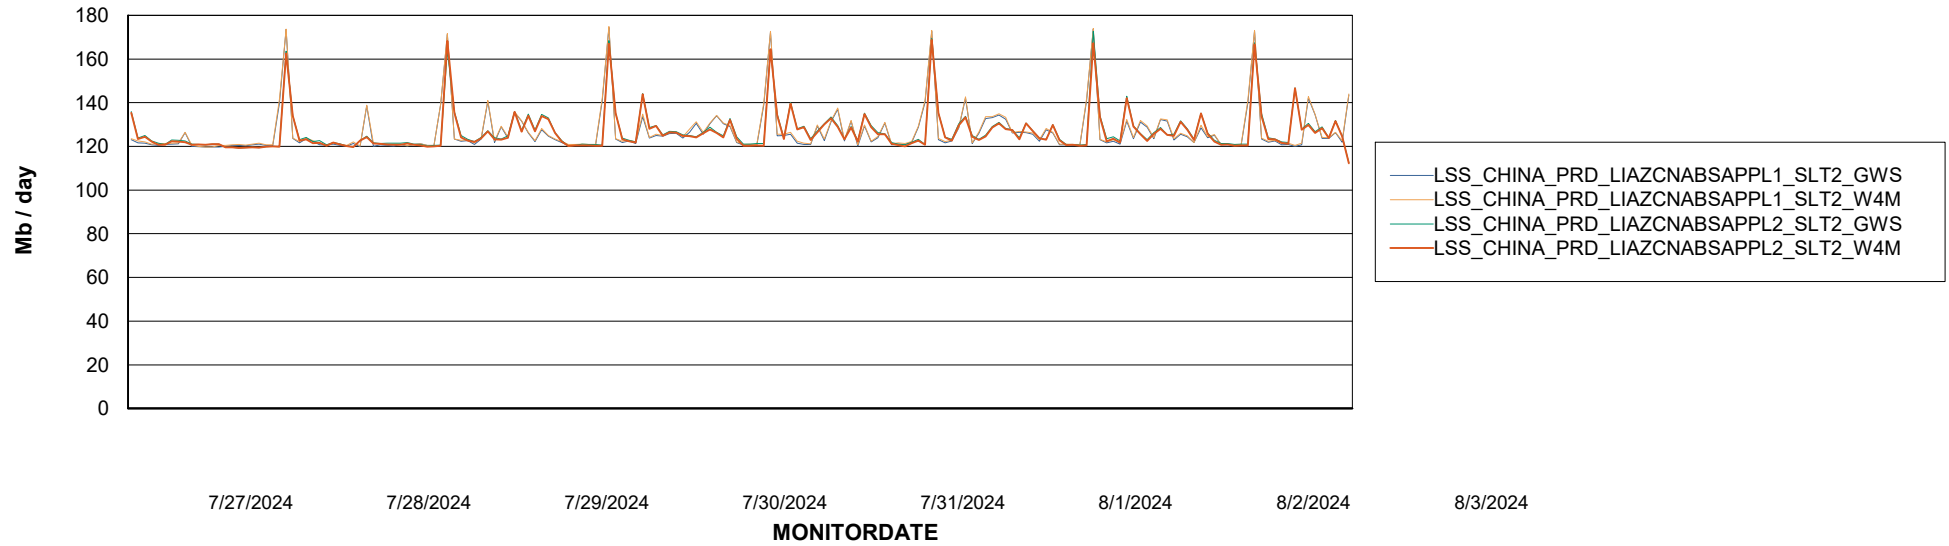

Avg memory used per ReportServer Service

Weekly SLA Customer Report

Customer LSS_CHINA_Production
Database ID 202

ABSSolute Web Component Services

Avg memory used per ABS Web component

Weekly SLA Customer Report