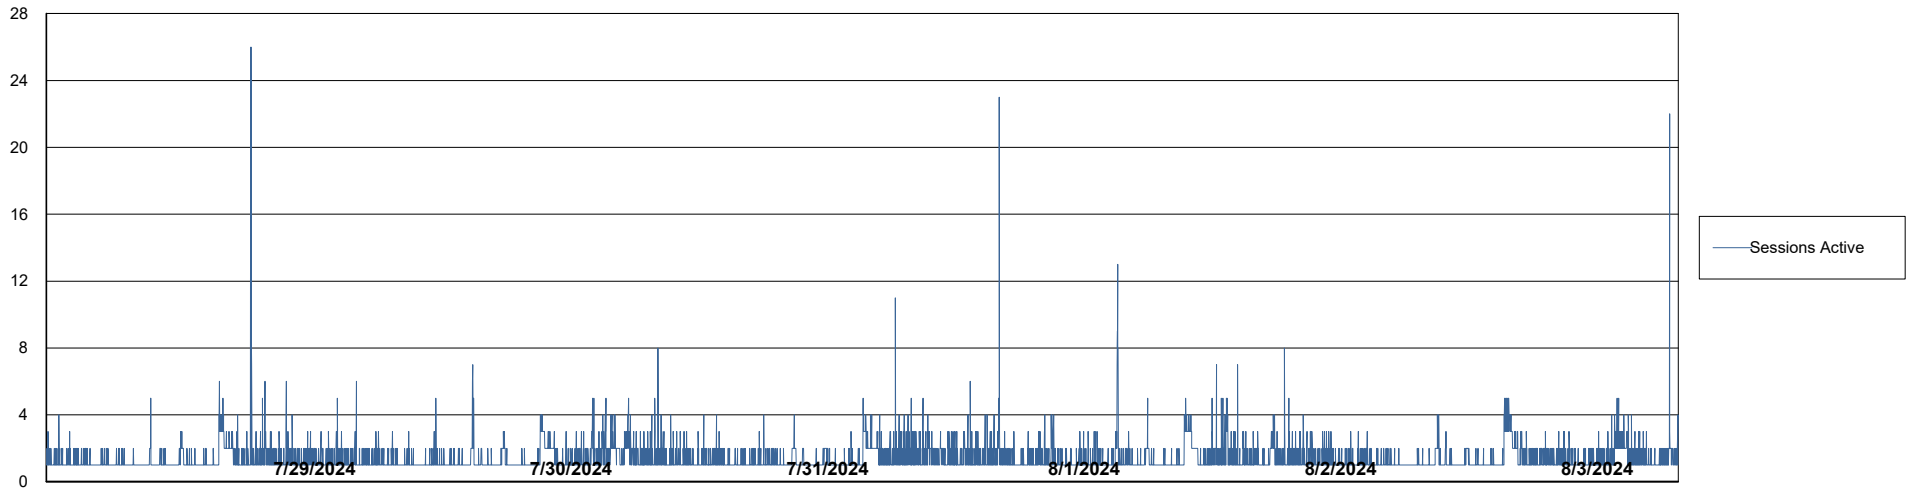

Weekly SLA Customer Report

Customer LSS_CHINA_Production
 Database ID 202

Harddisk Usage LSS_CHINA_PRD_liazcne2VMProdABSSoluteDB1

	Free disk space on / (%)	Total disk space on / (Gb)	Used disk space on / (Gb)	Free disk space on /boot (%)	Total disk space on /boot (Gb)	Used disk space on /boot (Gb)	Free disk space on /u01 (%)	Total disk space on /u01 (Gb)	Used disk space on /u01 (Gb)	Free disk space on /u02 (%)
8/3/2024	77	63	15	69	0	0	47	49	25	41
8/2/2024	77	63	15	69	0	0	47	49	25	41
8/1/2024	77	63	15	69	0	0	47	49	25	41
7/31/2024	77	63	15	69	0	0	47	49	24	41
7/30/2024	77	63	15	69	0	0	48	49	24	42
7/29/2024	77	63	15	69	0	0	49	49	24	42
7/28/2024	77	63	15	69	0	0	49	49	24	42

Harddisk Usage LSS_CHINA_PRD_liazcne2VMProdABSSoluteDB2

	Free disk space on / (%)	Total disk space on / (Gb)	Used disk space on / (Gb)	Free disk space on /boot (%)	Total disk space on /boot (Gb)	Used disk space on /boot (Gb)	Free disk space on /u01 (%)	Total disk space on /u01 (Gb)	Used disk space on /u01 (Gb)	Free disk space on /u02 (%)
8/3/2024	89	63	7	69	0	0	71	49	13	44
8/2/2024	89	63	7	69	0	0	71	49	13	44
8/1/2024	89	63	7	69	0	0	71	49	13	44
7/31/2024	89	63	7	69	0	0	71	49	13	44
7/30/2024	89	63	7	69	0	0	71	49	13	45
7/29/2024	89	63	7	69	0	0	71	49	13	45
7/28/2024	89	63	7	69	0	0	71	49	13	45

Weekly SLA Customer Report

Customer LSS_CHINA_Production
Database ID 202

Database Performance LSS_CHINA_PRD_liazcne2VMPProdABSSoluteDB1_ABS1

Weekly SLA Customer Report

Customer LSS_CHINA_Production
Database ID 202