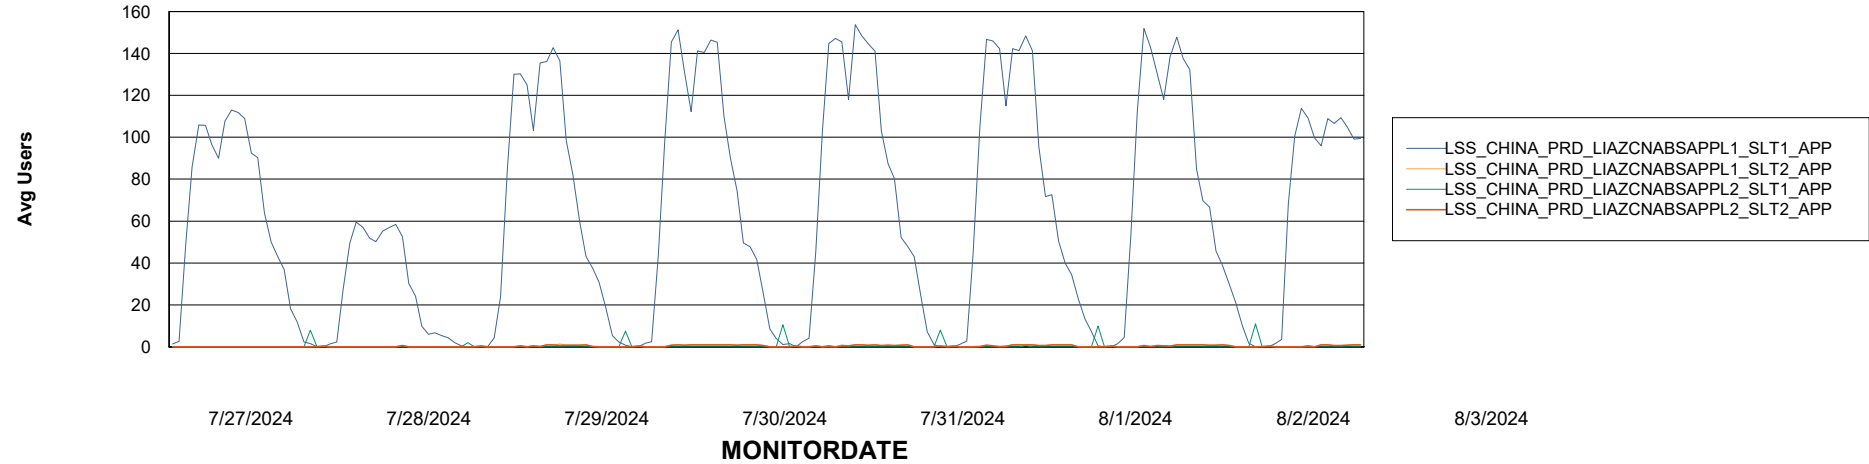

Avg users per day per ABS server