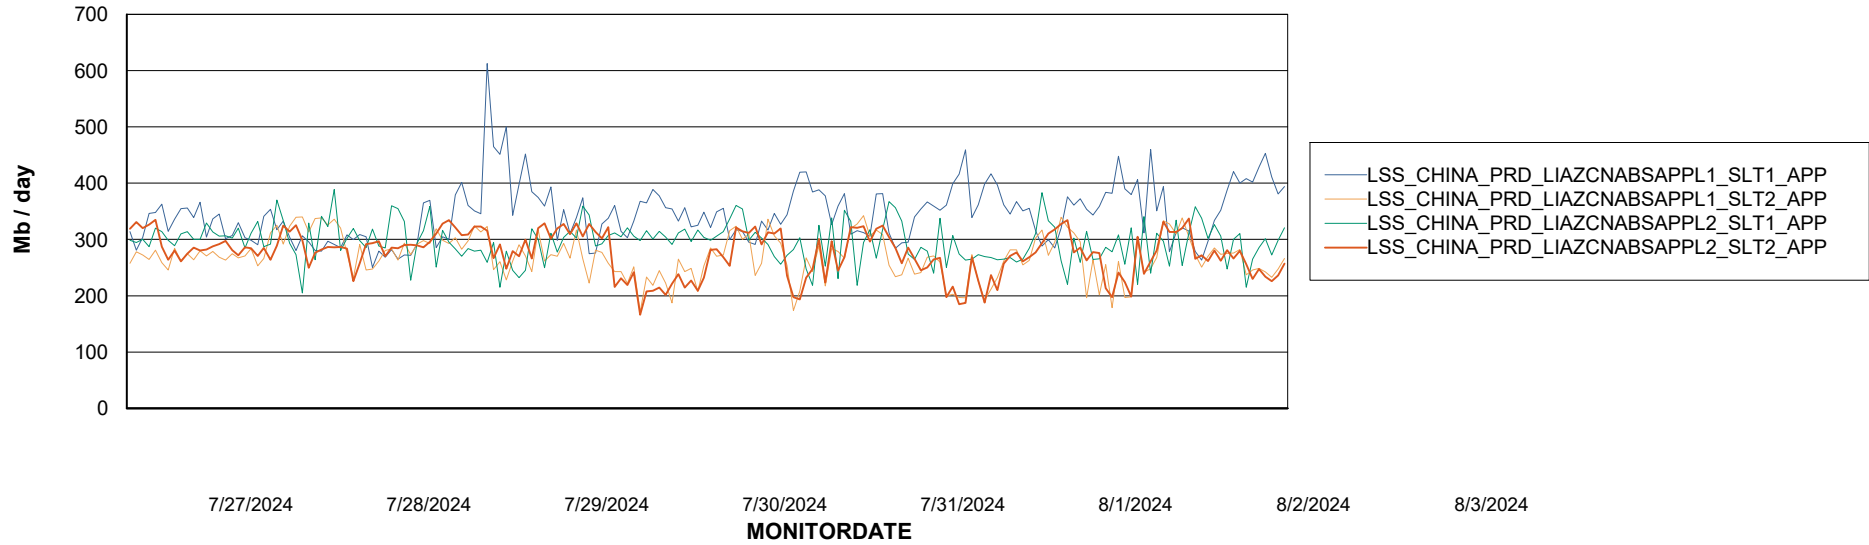

ABSSolute Application Server Services

Avg memory used per ABS Server Service