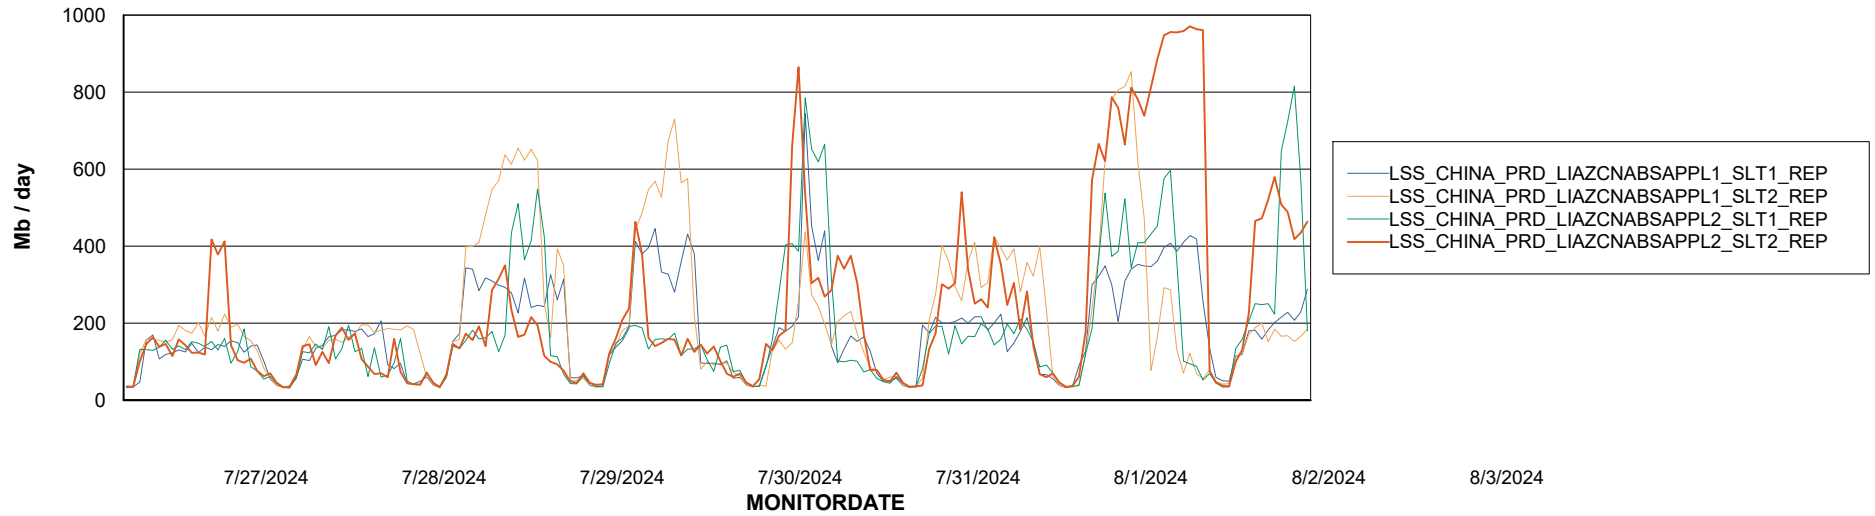

ABSSolute Application ReportServer Services

Avg memory used per ReportServer Service