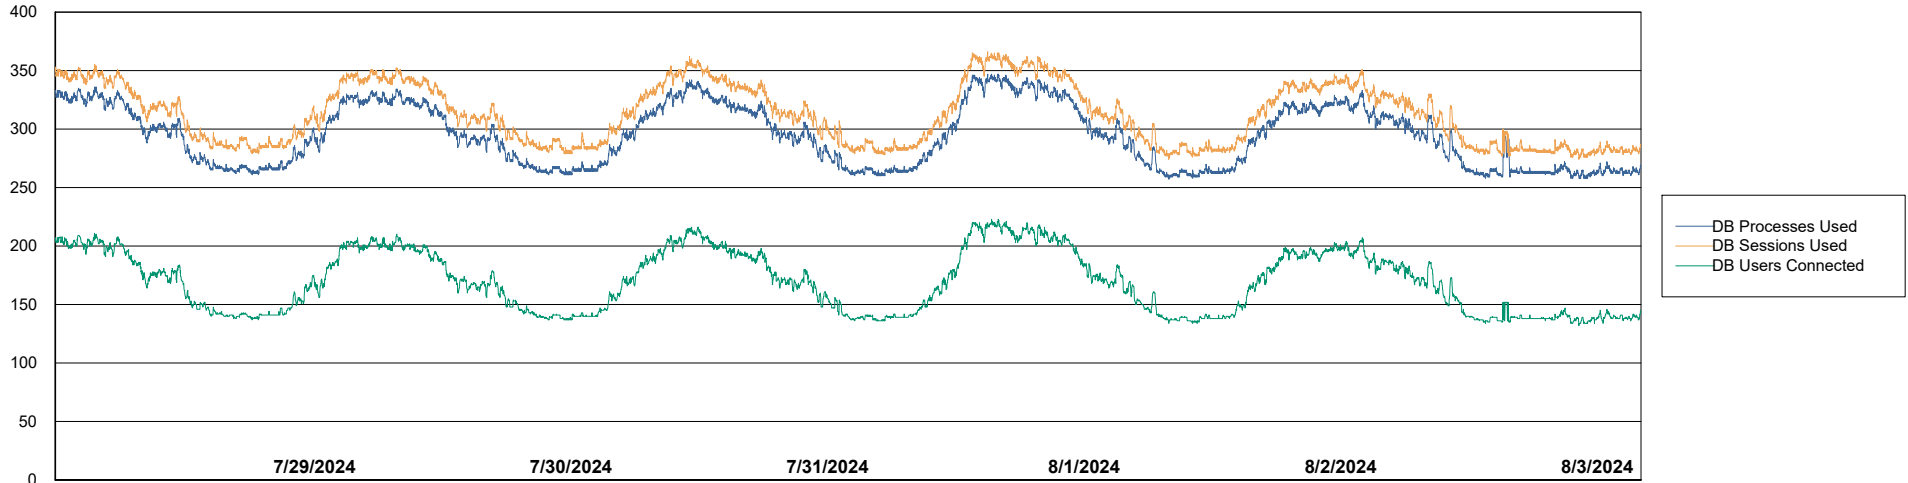

Weekly SLA Customer Report

Customer KLH_Production (24/7)
Database ID 139

Database Performance KLH_PRD_SRSBIDB01_ABS1

Weekly SLA Customer Report

Customer KLH_Production (24/7)
Database ID 139

Database Performance KLH_PRD_SRSDDB01_ABS1