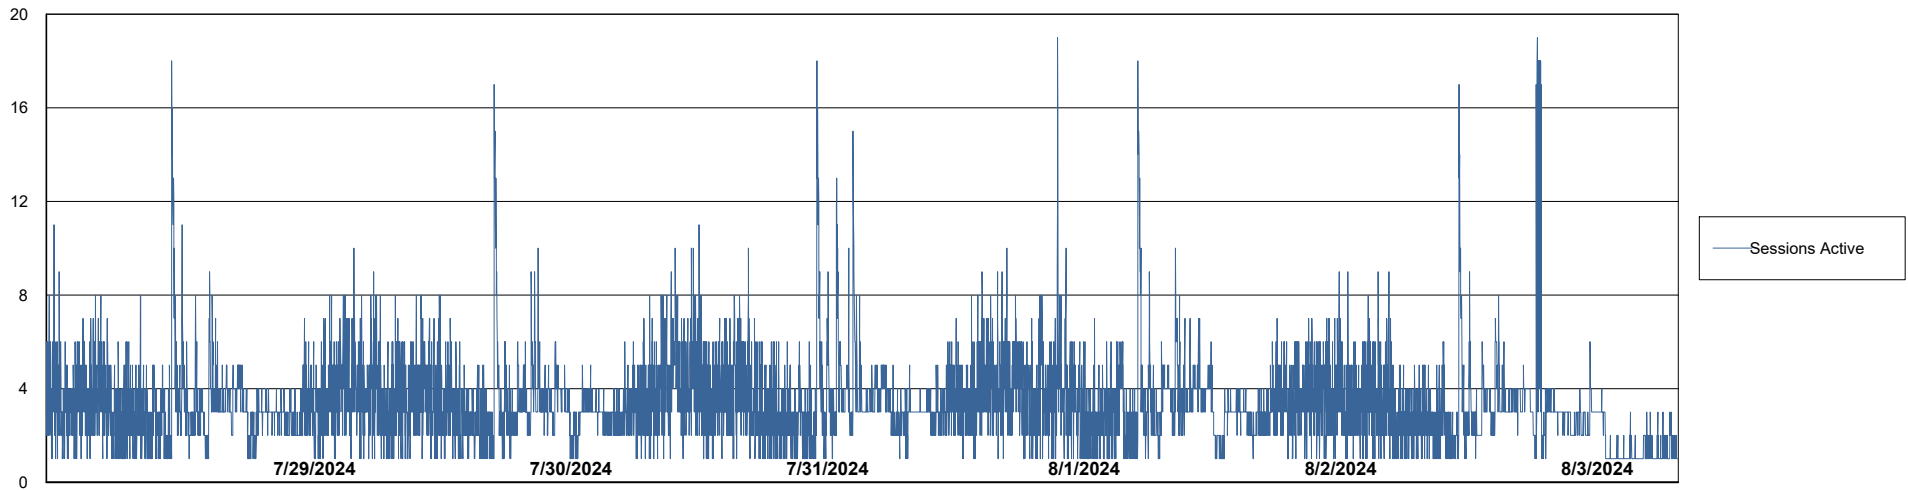

Weekly SLA Customer Report

Customer KLH_Production (24/7)
Database ID 139

Database Performance KLH_PRD_SRSBIDB01_ABS1

Weekly SLA Customer Report

Customer KLH_Production (24/7)
Database ID 139

Database Performance KLH_PRD_SRSDDB01_ABS1