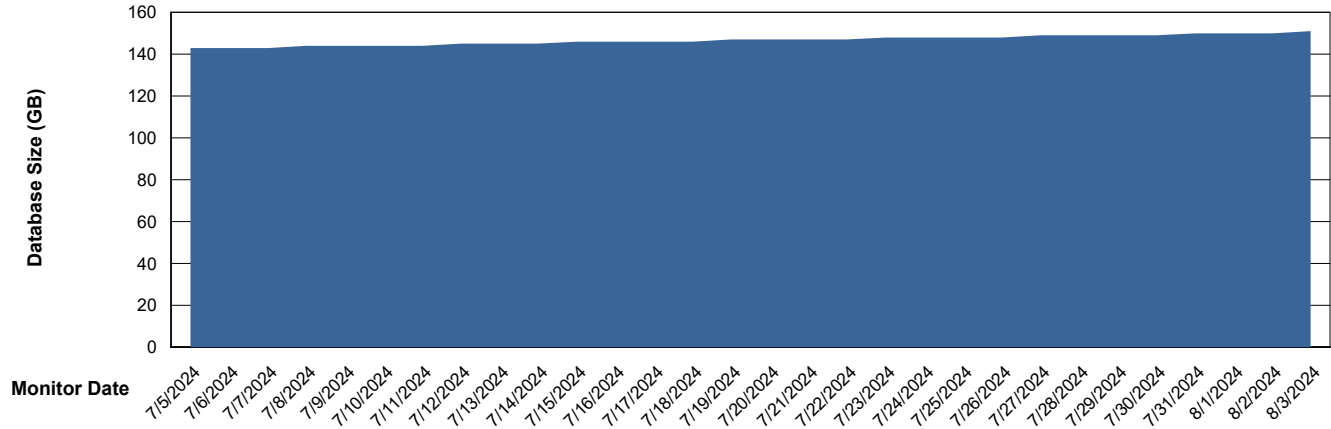

Weekly SLA Customer Report

Customer KLH_Production (24/7)
Database ID 139

Database Performance KLH_PRD_SRSD02_HSBABS1

DB Processes Max 4
DB Processes Max 0
DB Processes Max 1,000

Weekly SLA Customer Report

Customer KLH_Production (24/7)
Database ID 139

DATABASE SIZE KLH_PRD_SRSBIDB01_ABS1

Database growth over last month

DATABASE SIZE KLH_PRD_SRSDB01_ABS1

Database growth over last month

Weekly SLA Customer Report