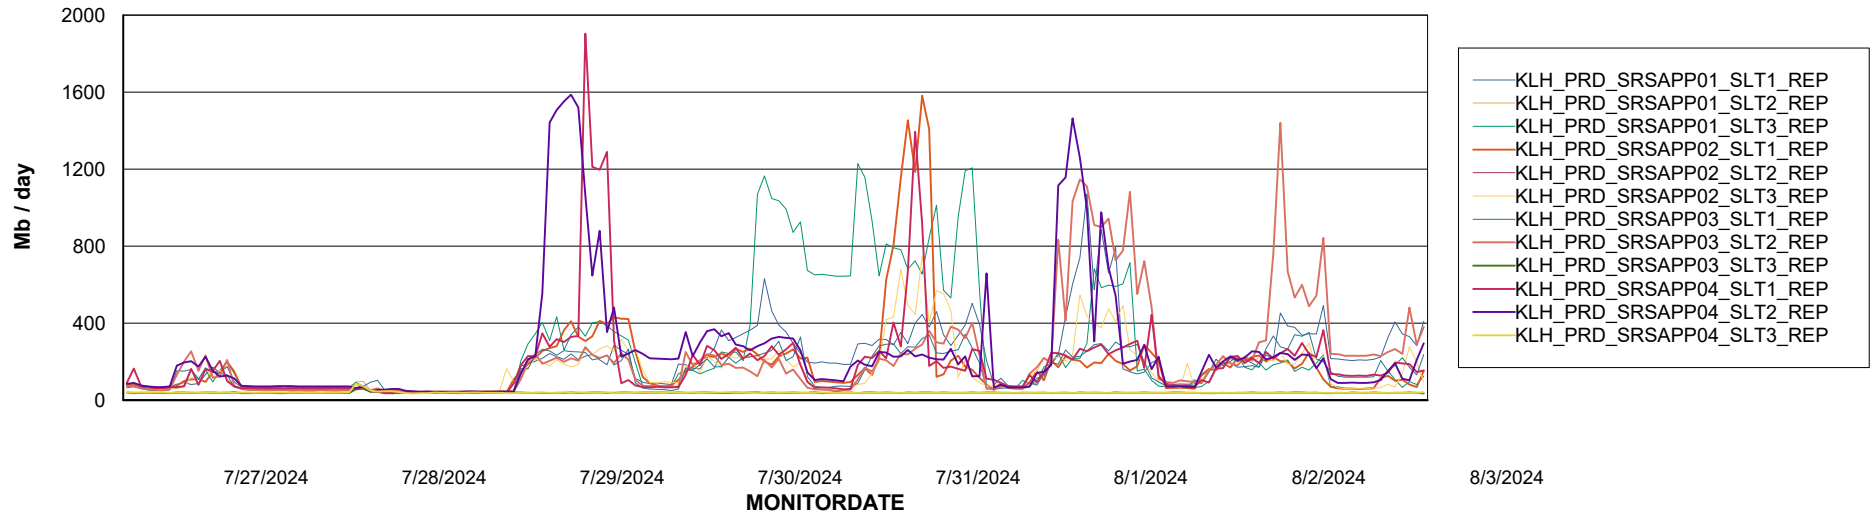

ABSSolute Application ReportServer Services

Avg memory used per ReportServer Service