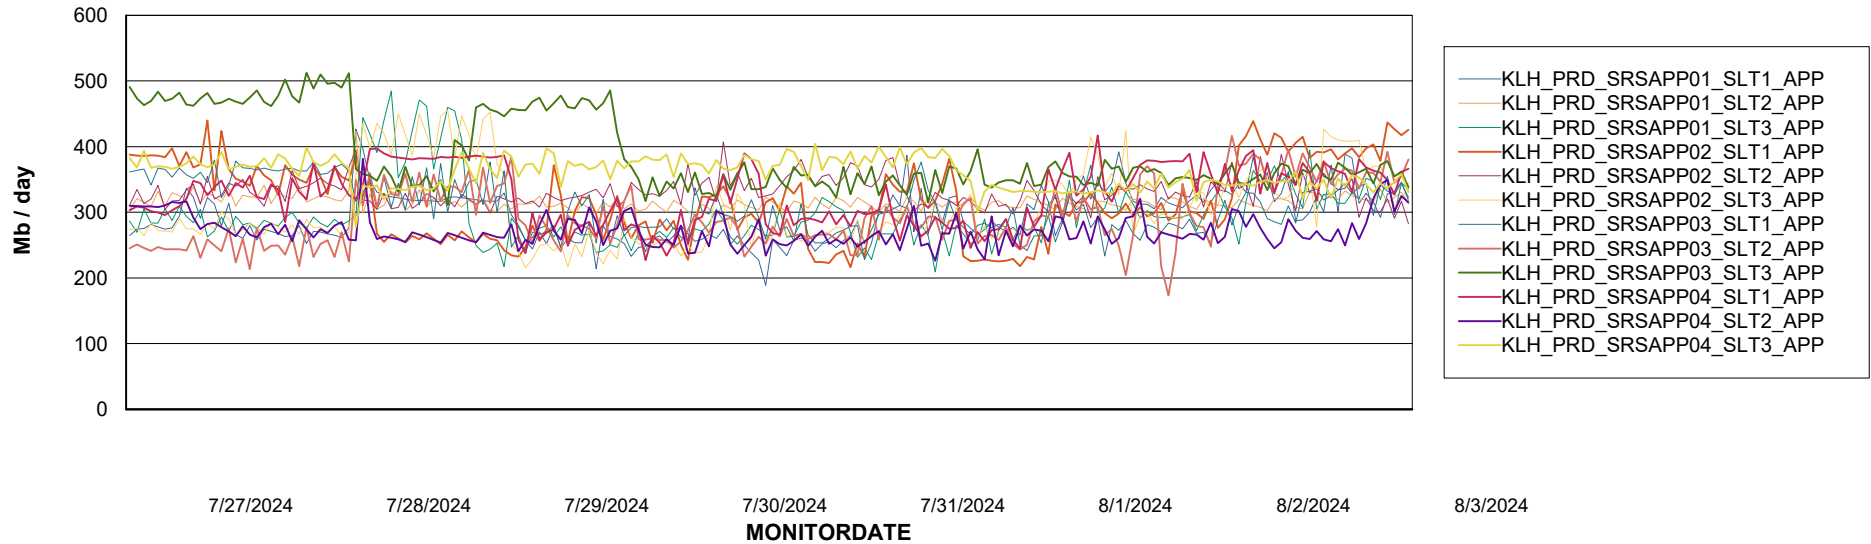

ABSSolute Application Server Services

Avg memory used per ABS Server Service