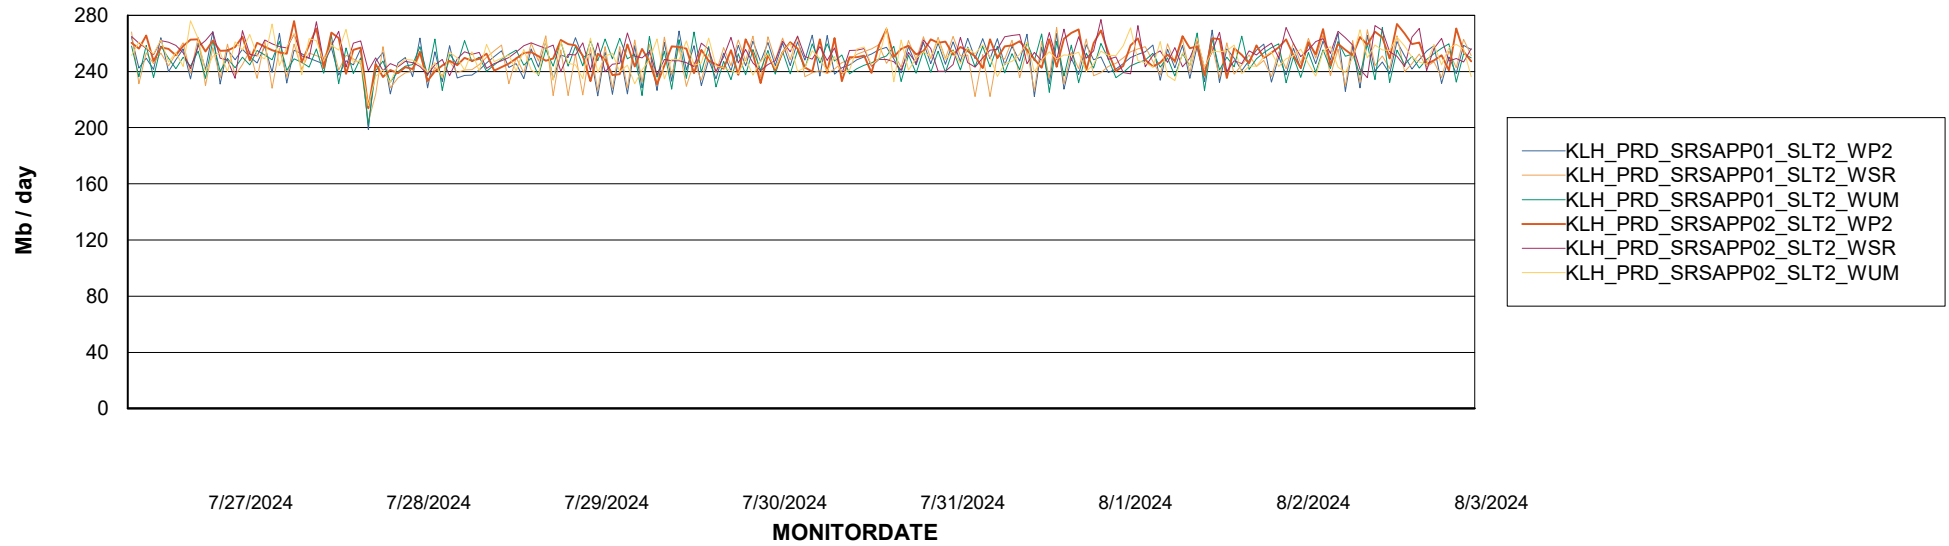

ABSolute Web Component Services

Avg memory used per ABS Web component