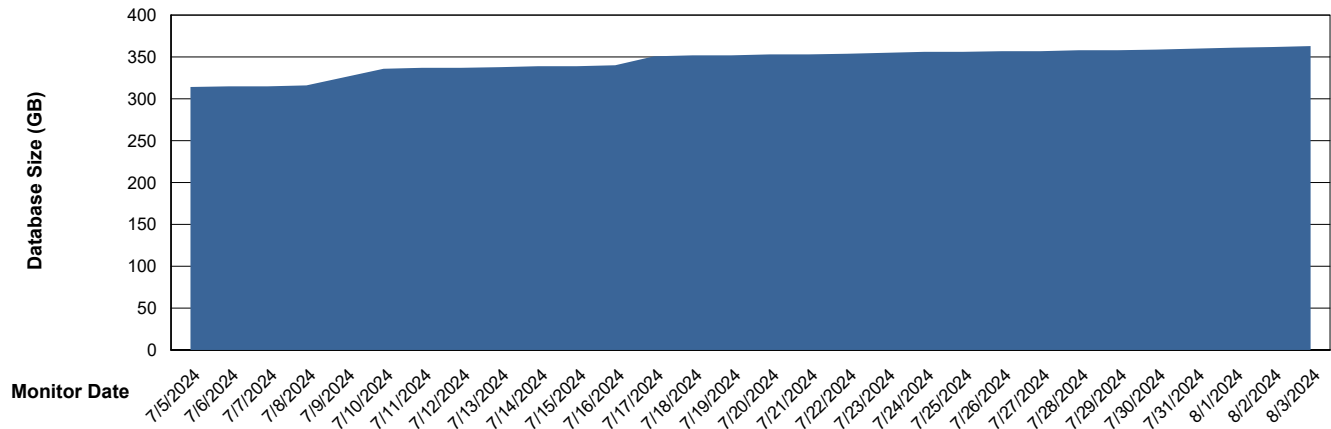

Customer KLH_Production (24/7)
Database ID 139

DATABASE SIZE KLH_PRD_SRSBIDB01_ABS1

Database growth over last month

DATABASE SIZE KLH_PRD_SRSDB01_ABS1

Database growth over last month

Weekly SLA Customer Report