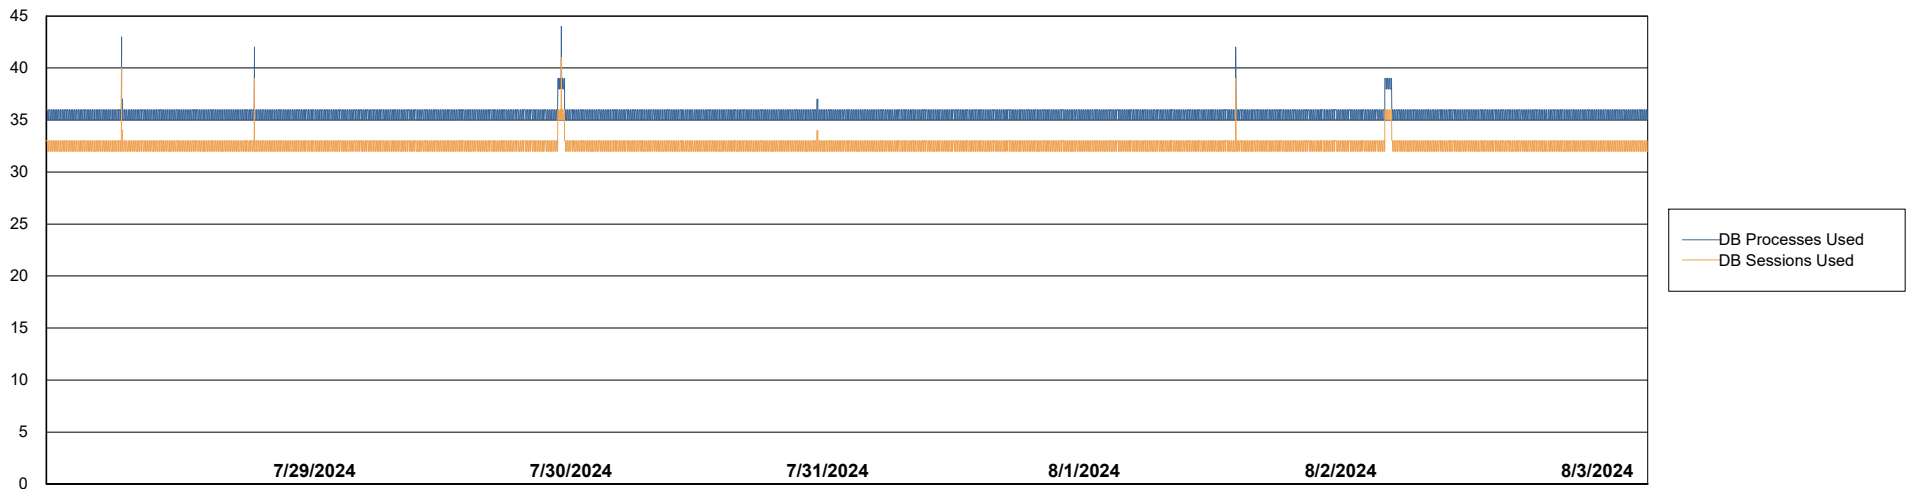

Database Performance KLA_STB_KLAHQORA06_DB_HSBABS1

DB Processes Max 1,000