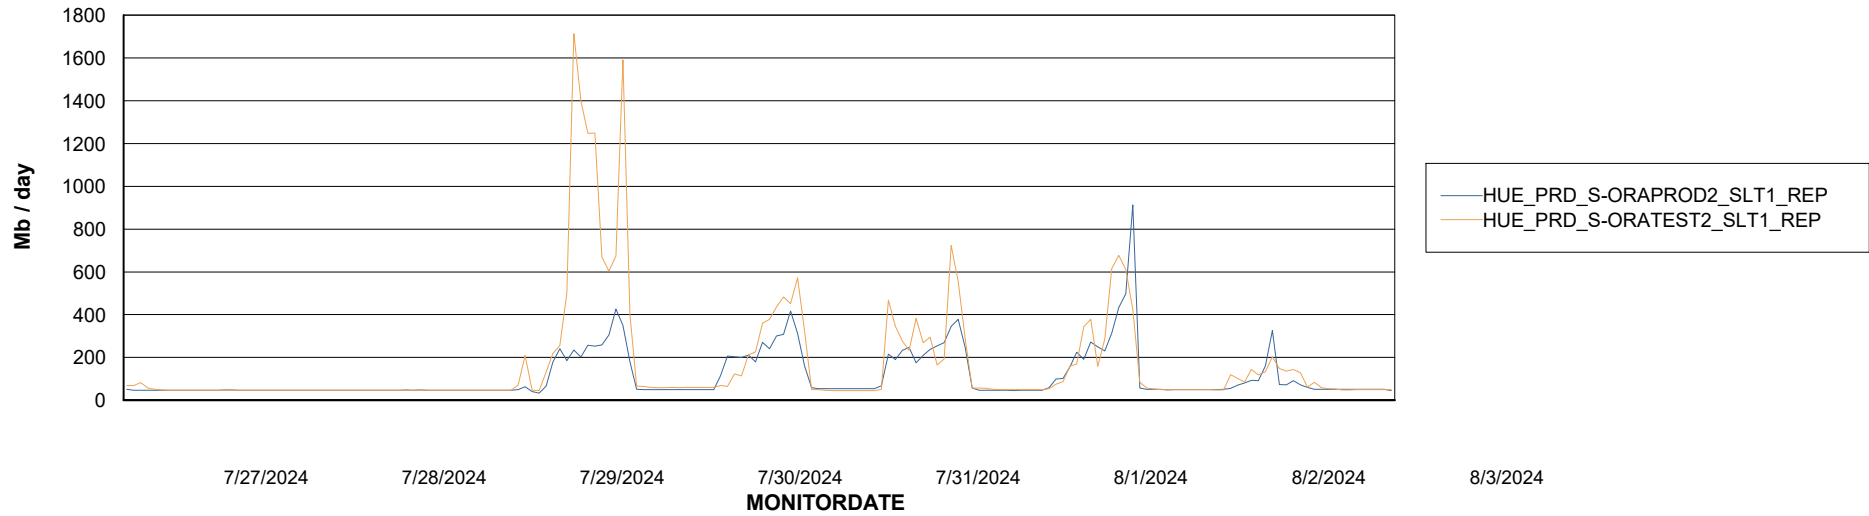

Avg memory used per ABS Server Service

Avg users per day per ABS server

Weekly SLA Customer Report

Customer HUE_Production
Database ID 154

ABSSolute Application ReportServer Services

Avg memory used per ReportServer Service