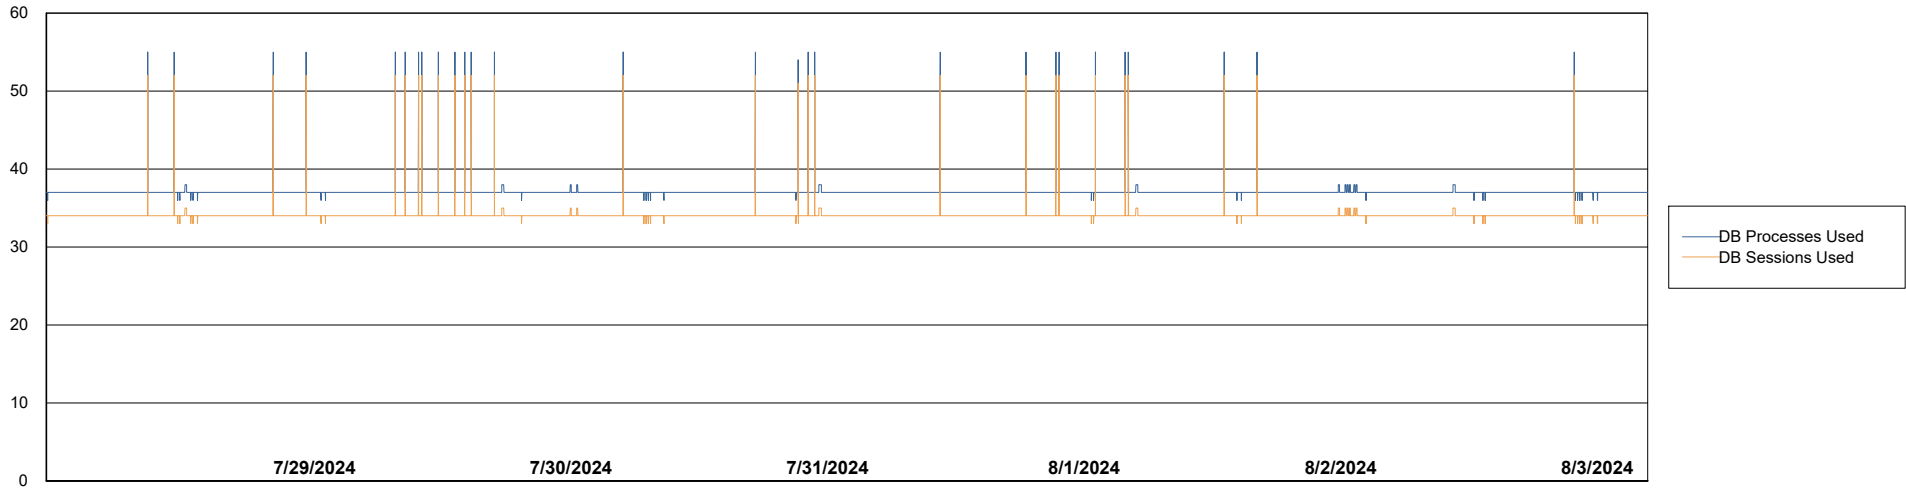

Database Performance HUE_PRD_S-ORATEST2_HSBABS1

DB Processes Max 1,000