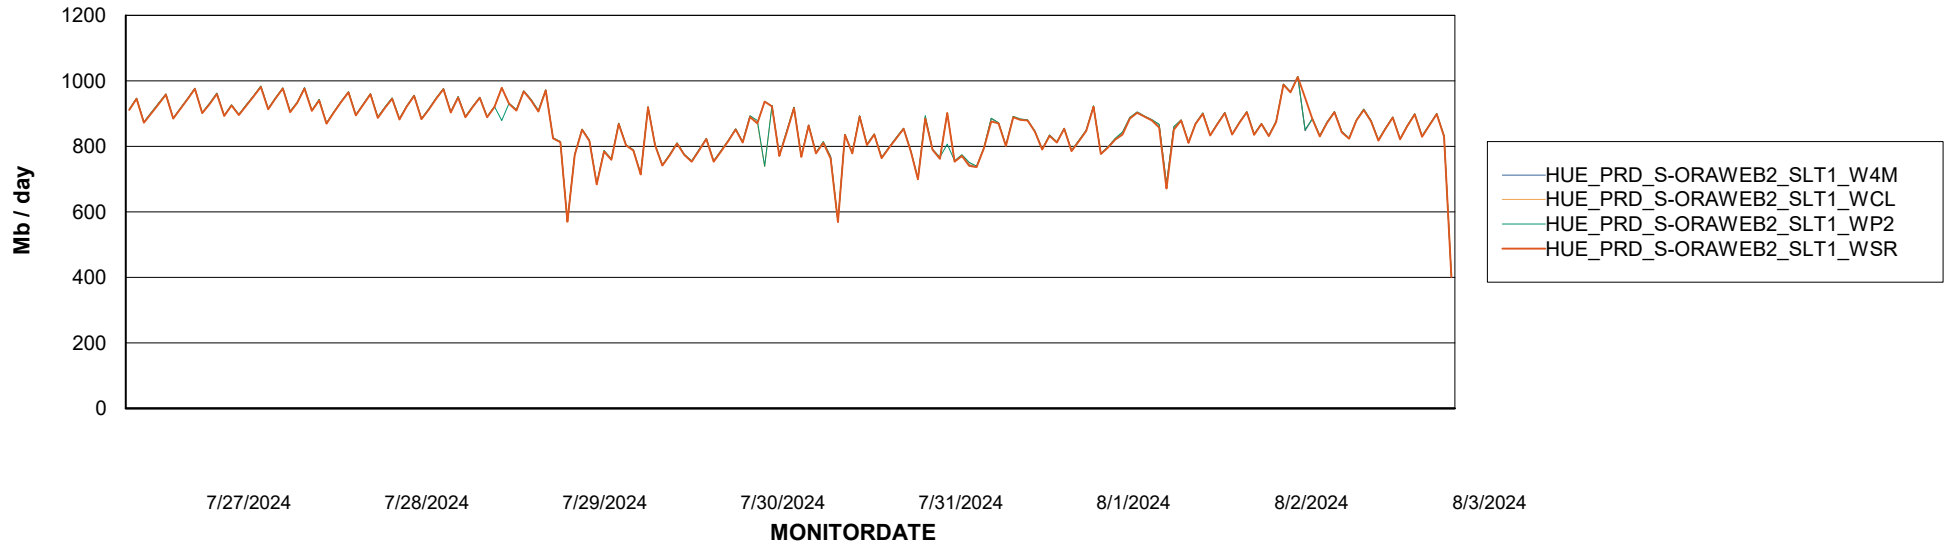

ABSSolute Web Component Services

Avg memory used per ABS Web component