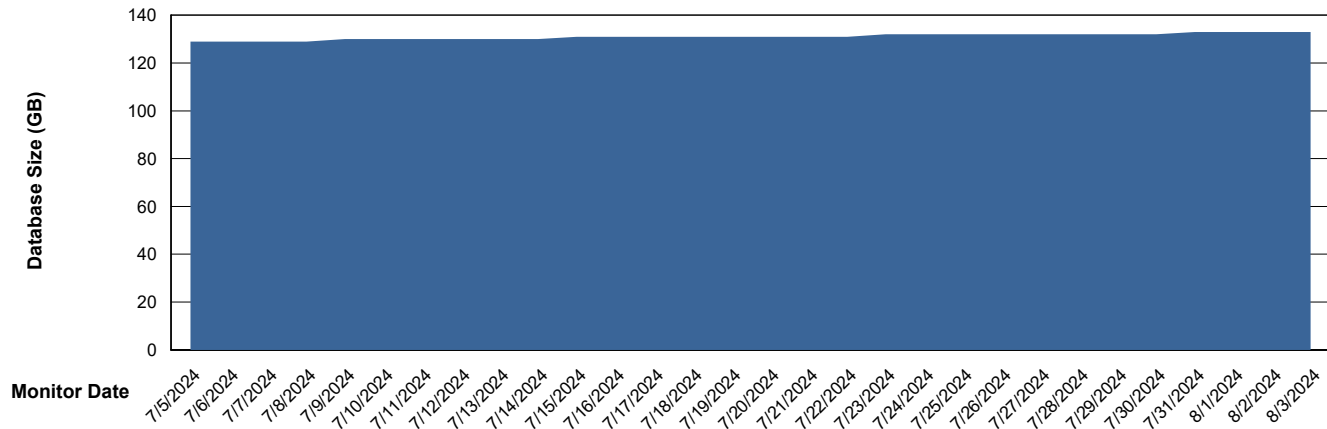

DATABASE SIZE HUE_PRD_S-ORAPROD2_ABS1

Database growth over last month