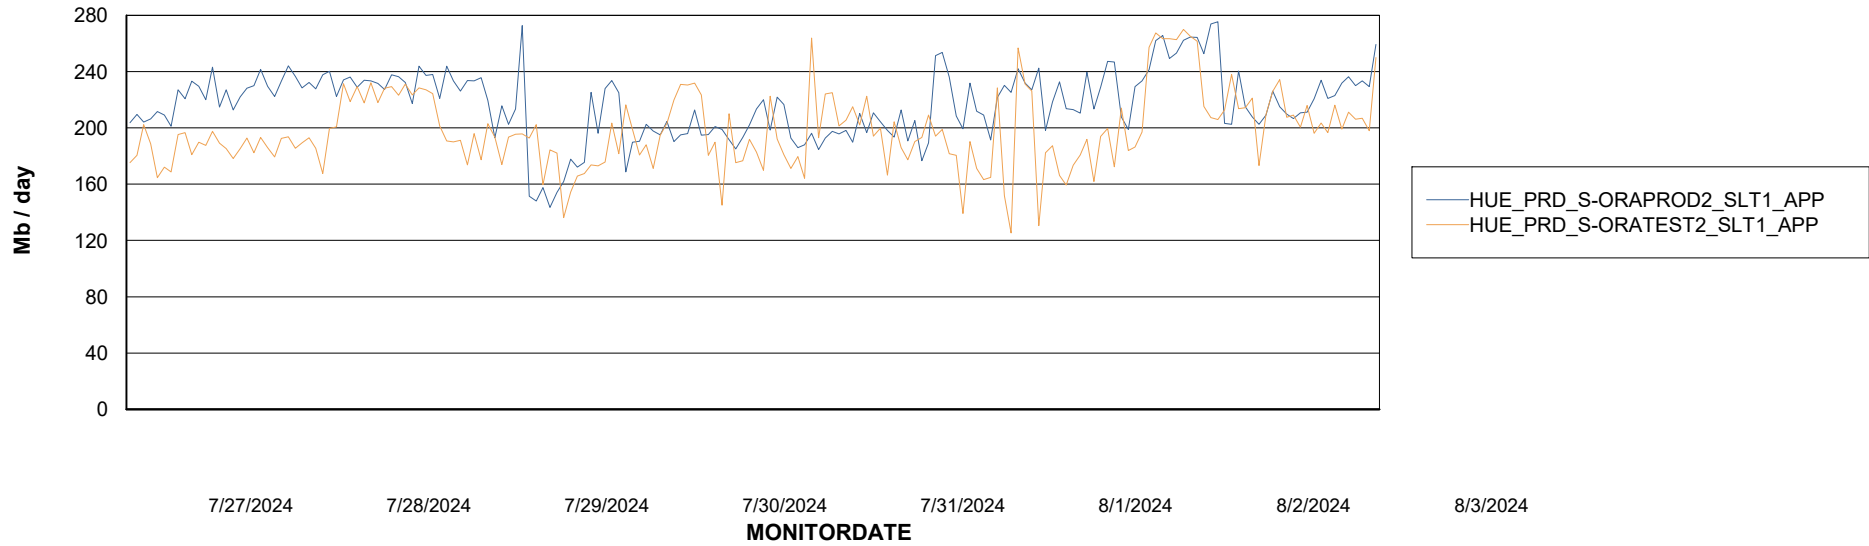

ABSSolute Application Server Services

Avg memory used per ABS Server Service