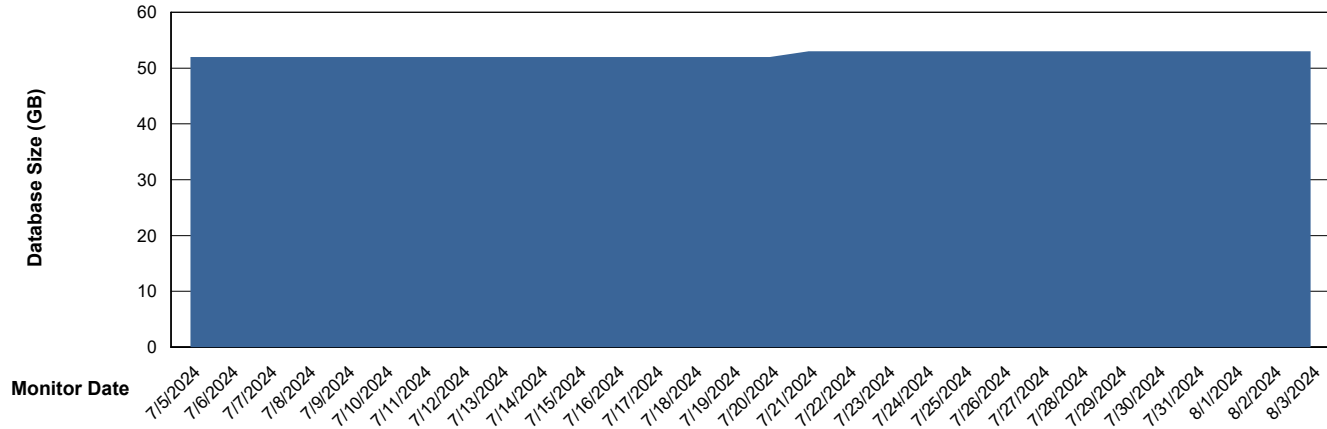

DATABASE SIZE HUE_PRD_S-ORABI2_ABS1

Database growth over last month