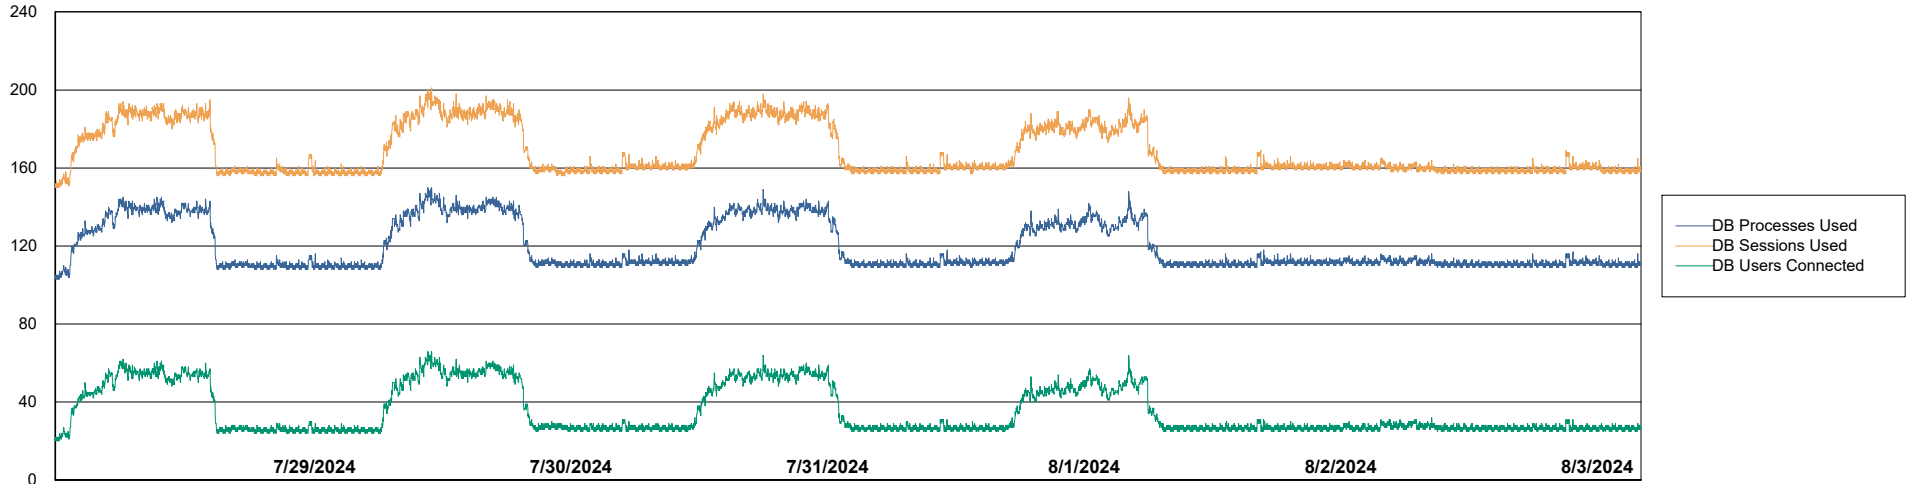

Weekly SLA Customer Report

Customer HUE_Production
Database ID 154

Database Performance HUE_PRD_S-ORABI2_ABS1

Weekly SLA Customer Report

Customer HUE_Production
Database ID 154

Database Performance HUE_PRD_S-ORAPROD2_ABS1