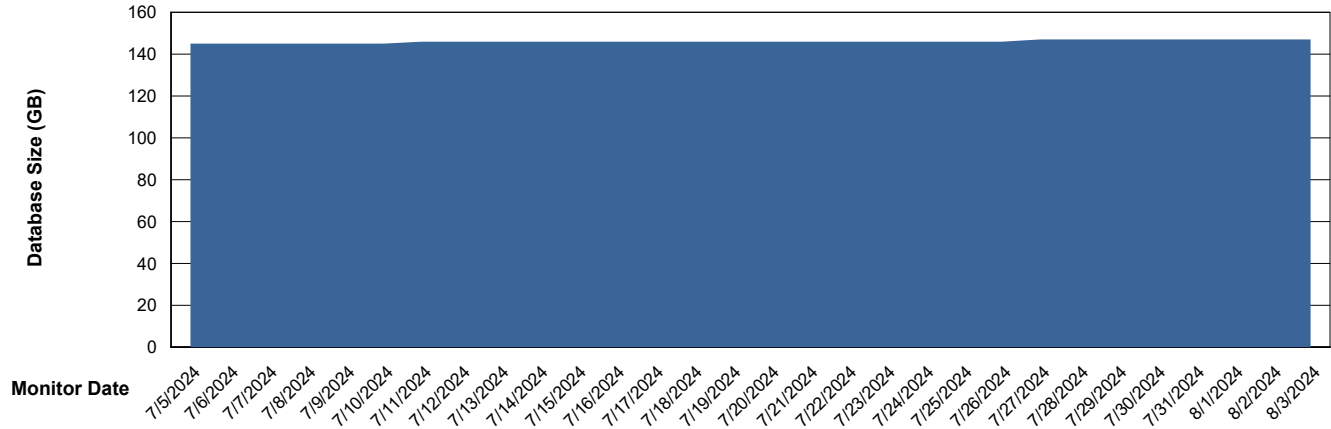

Weekly SLA Customer Report

Customer EUT_Production
Database ID 114

Database Performance EUT_EUP_PRD_URVINA22T_DB_ABS1

Weekly SLA Customer Report

Customer EUT_Production
Database ID 114

Database Performance EUT_URM_PRD_URVINA26_DB_ABS1

Weekly SLA Customer Report

Customer EUT_Production
Database ID 114

DATABASE SIZE EUT_EUP_PRD_URVINA22T_DB_ABS1

Database growth over last month

DATABASE SIZE EUT_URM_PRD_URVINA26_DB_ABS1

Database growth over last month