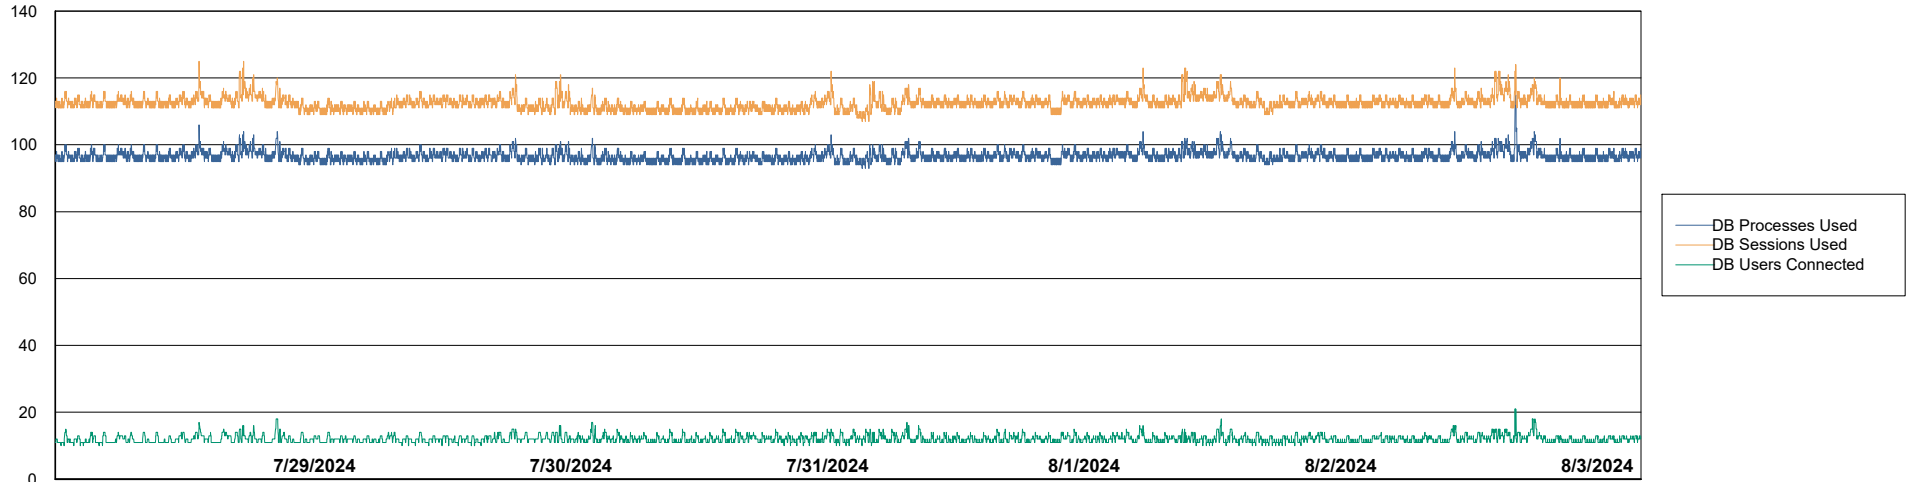

DB Processes Max 0
DB Processes Max 1,000

Weekly SLA Customer Report

Customer ELJ Production
Database ID 72

Database Performance ELJ_PRD_FRASEQXPRDDB03_ABS1

Weekly SLA Customer Report

Customer ELJ Production
Database ID 72