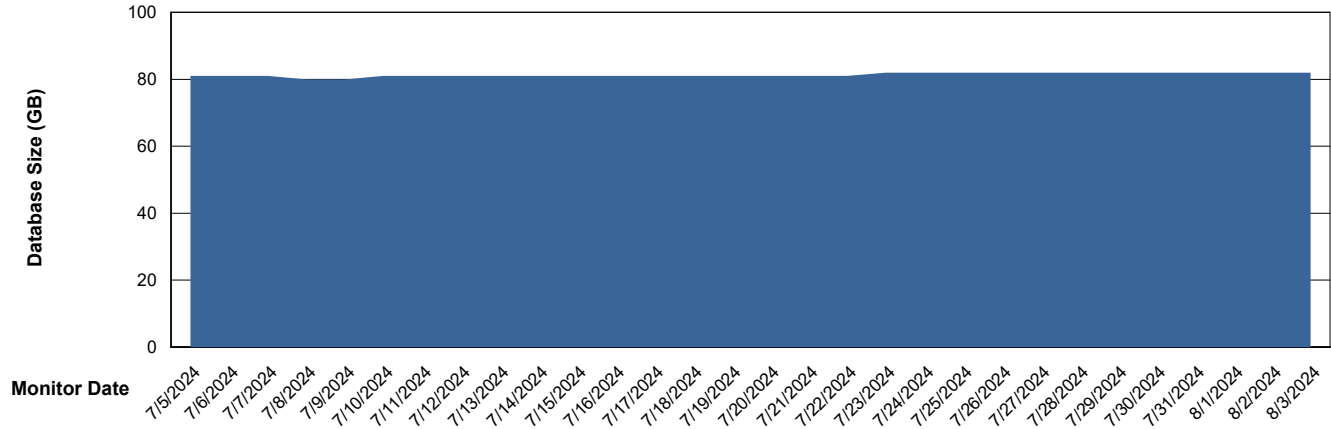

DB Processes Max 0
DB Processes Max 1,000

Weekly SLA Customer Report

Customer ELJ Production
Database ID 72

Database Performance ELJ_PRD_FRASEQXPRDDB03_ABS1

Weekly SLA Customer Report

Customer ELJ Production
Database ID 72

DATABASE SIZE ELJ_PRD_FRASEQXPRDDB01_ABS1

Database growth over last month

DATABASE SIZE ELJ_PRD_FRASEQXPRDDB03_ABS1

Database growth over last month

Weekly SLA Customer Report

Customer ELJ Production
Database ID 72