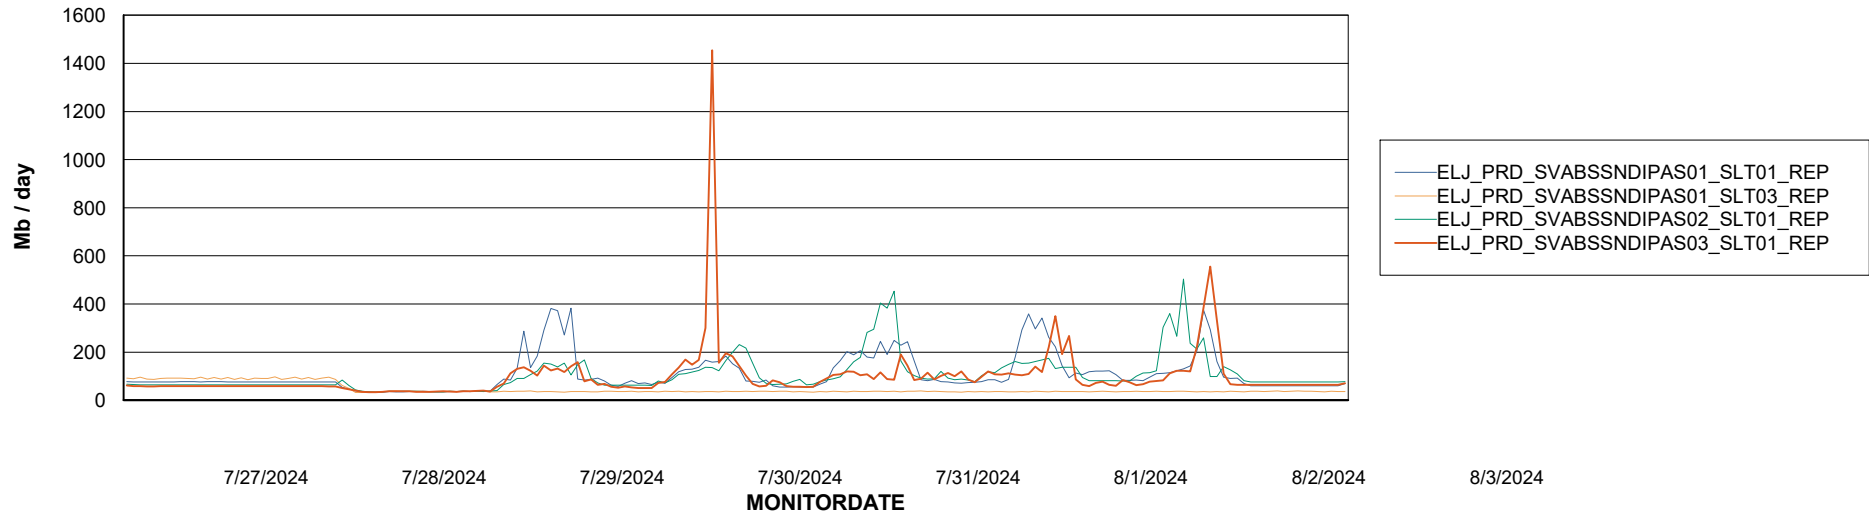

Avg memory used per ABS Server Service

Avg users per day per ABS server

Weekly SLA Customer Report

Customer ELJ Production
Database ID 72

ABSSolute Application ReportServer Services

Avg memory used per ReportServer Service