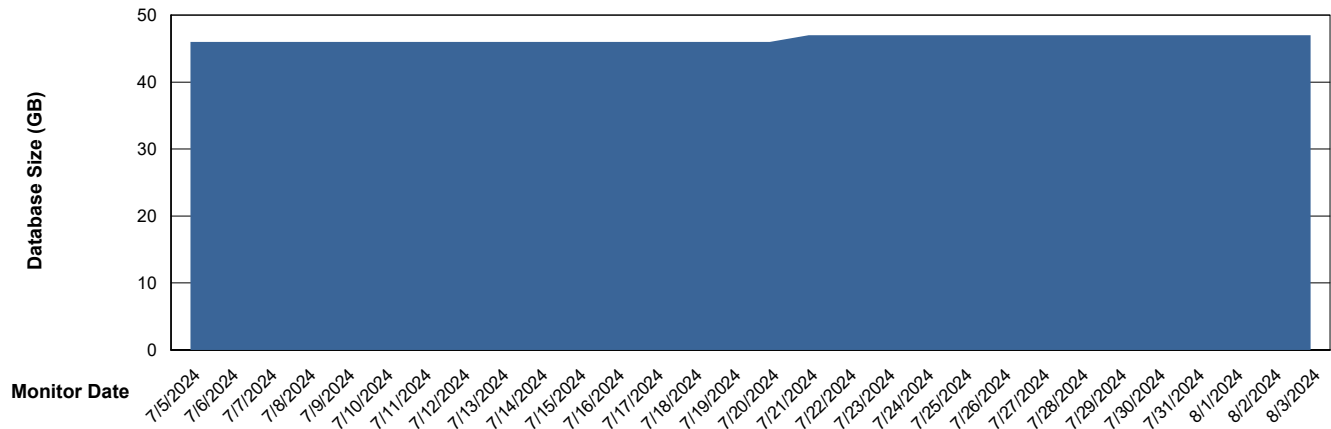

DB Processes Max 0
DB Processes Max 1,000

Weekly SLA Customer Report

Customer ELJ Production
Database ID 72

Database Performance ELJ_PRD_FRASEQXPRDDB03_ABS1

Weekly SLA Customer Report

Customer ELJ Production
Database ID 72

DATABASE SIZE ELJ_PRD_FRASEQXPRDDB01_ABS1

Database growth over last month

DATABASE SIZE ELJ_PRD_FRASEQXPRDDB03_ABS1

Database growth over last month

Weekly SLA Customer Report

Customer ELJ Production
Database ID 72