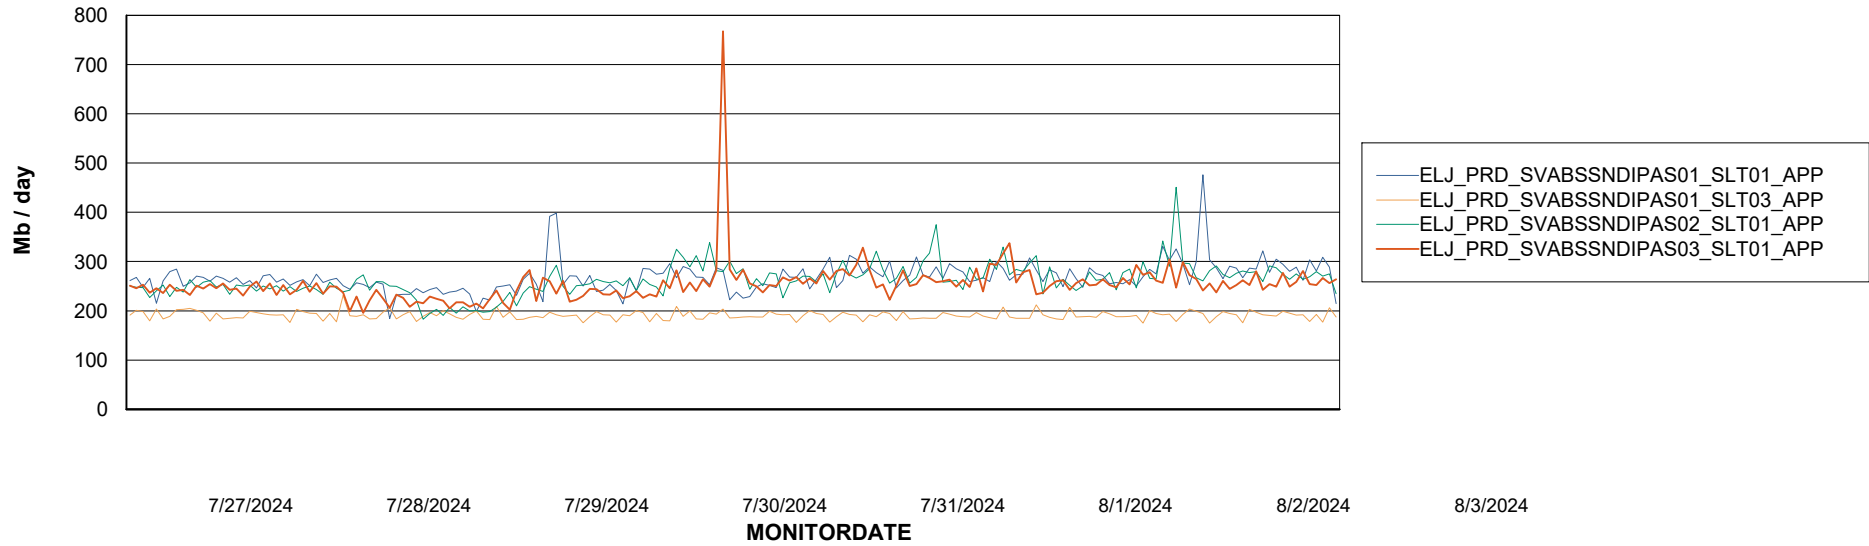

ABSSolute Application Server Services

Avg memory used per ABS Server Service