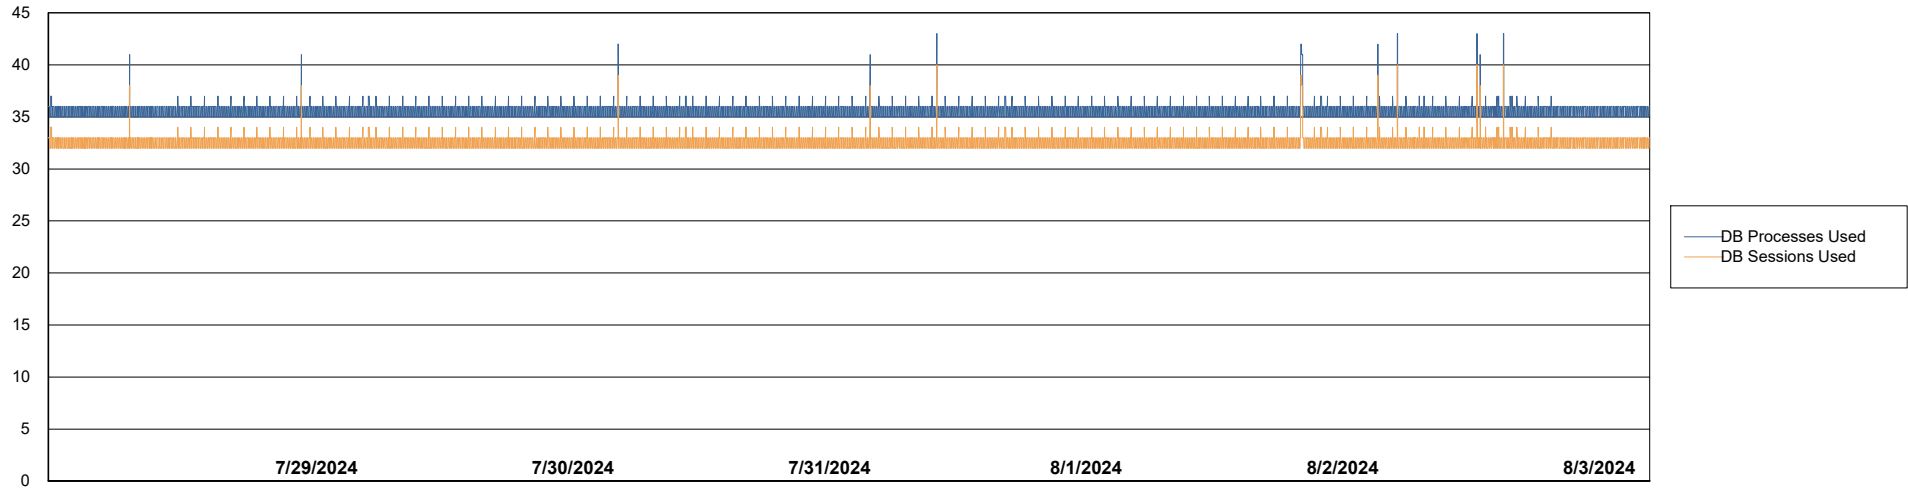

Weekly SLA Customer Report

Customer ECL_Production
Database ID 156

Database Performance ECL_PRD_ECLABS_ABS1

Weekly SLA Customer Report

Customer ECL_Production
Database ID 156

Database Performance ECL_PRD_ECLABS-TEST_HSBABS1

DB Processes Max 1,000

Weekly SLA Customer Report

Customer ECL_Production
 Database ID 156

DATABASE SIZE ECL_PRD_ECLABS_ABS1

Database growth over last month

Database Tablespace ECL_PRD_ECLABS_ABS1

Date	Tablespace Name	Filesize (Gb)	Usedsize (Gb)	Percentage free
8/3/2024	ABSDATA	81	61	24
	INDX	10	7	30
8/2/2024	ABSDATA	81	61	24
	INDX	10	7	30
8/1/2024	ABSDATA	81	61	24
	INDX	10	7	30
7/31/2024	ABSDATA	81	61	24
	INDX	10	7	30
7/30/2024	ABSDATA	81	61	24
	INDX	10	7	30
7/29/2024	ABSDATA	81	61	24
	INDX	10	7	30
7/28/2024	ABSDATA	81	61	24
	INDX	10	7	30