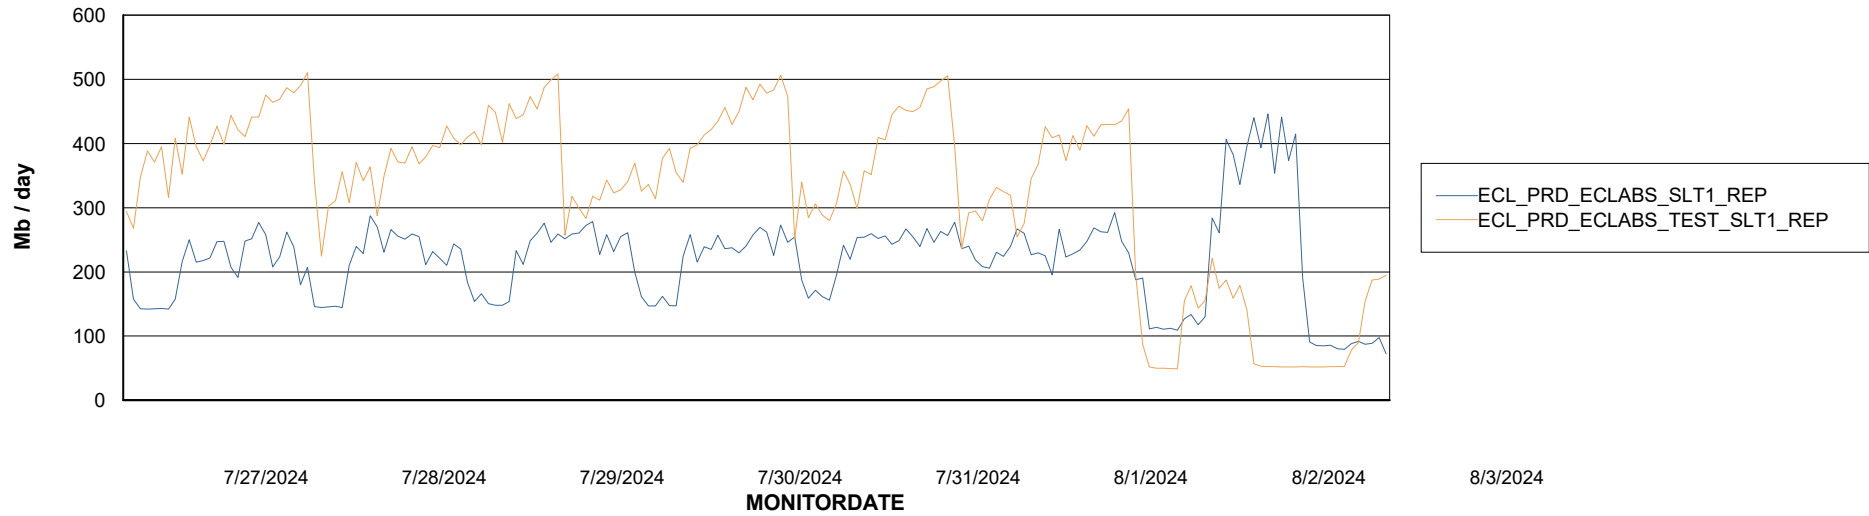

Avg memory used per ABS Server Service

Avg users per day per ABS server

Weekly SLA Customer Report

Customer ECL_Production
Database ID 156

ABSSolute Application ReportServer Services

Avg memory used per ReportServer Service