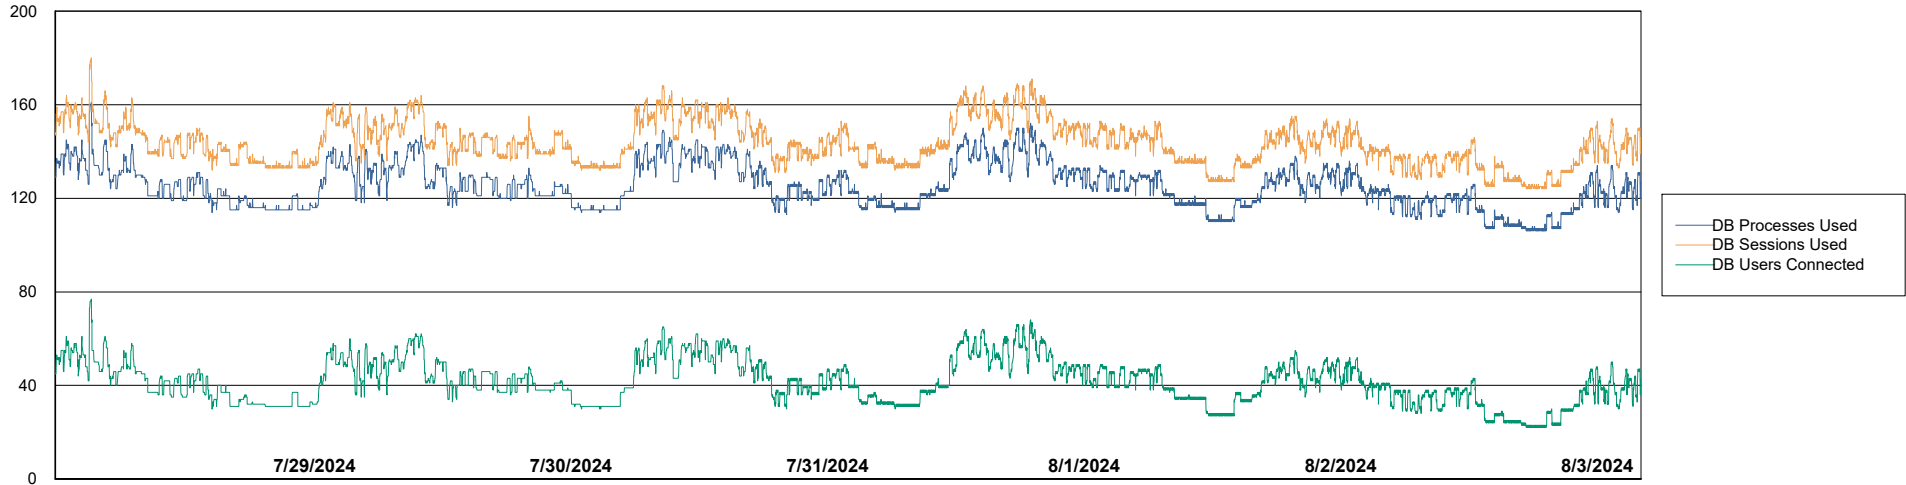

Weekly SLA Customer Report

Customer ECL_Production
Database ID 156

Harddisk Usage ECL_PRD_ECLABS-WEB

	Free disk space on C: (%)	Total disk space on C: (Gb)	Used disk space on C: (Gb)
8/3/2024	29	99	71
8/2/2024	29	99	70
8/1/2024	29	99	71
7/31/2024	29	99	70
7/30/2024	30	99	70
7/29/2024	29	99	70
7/28/2024	29	99	70

Weekly SLA Customer Report

Customer ECL_Production
Database ID 156

Database Performance ECL_PRD_ECLABS_ABS1

Weekly SLA Customer Report

Customer ECL_Production
Database ID 156

Database Performance ECL_PRD_ECLABS-TEST_HSBABS1