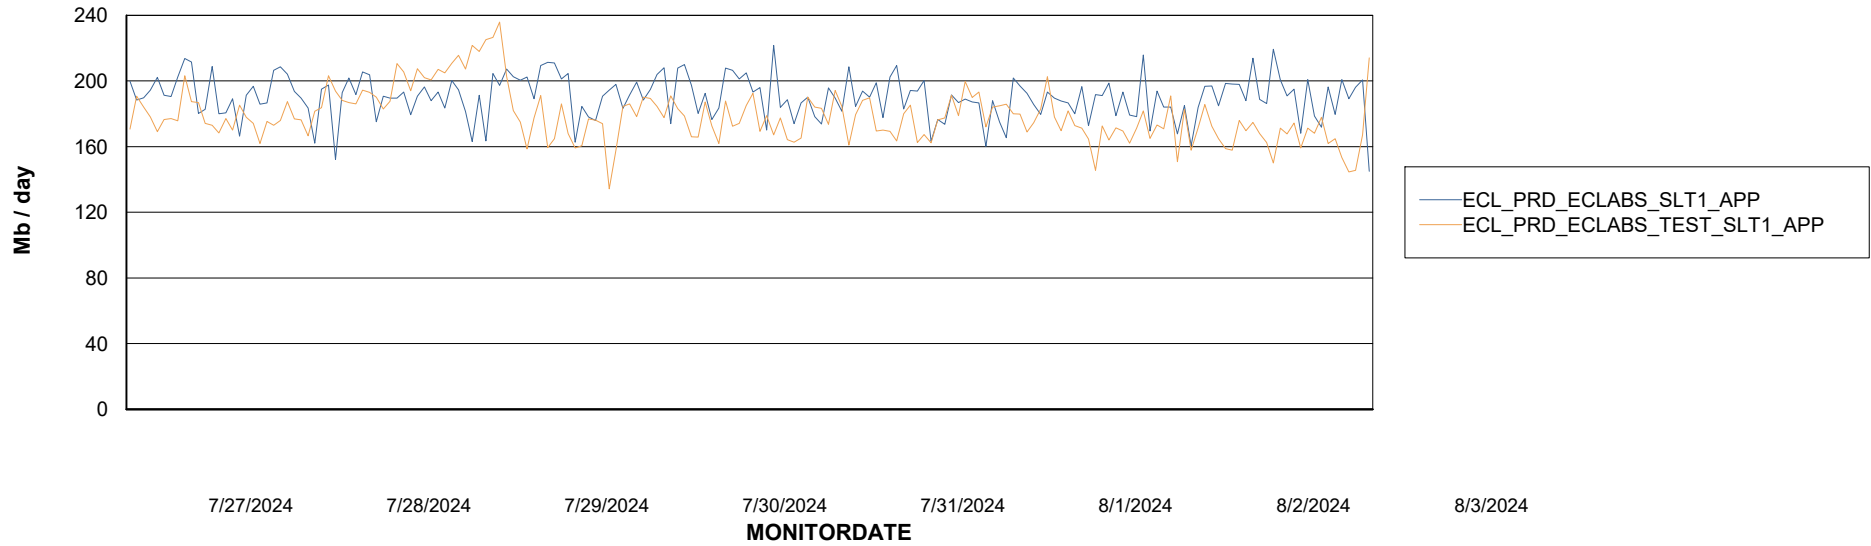

ABSSolute Application Server Services

Avg memory used per ABS Server Service