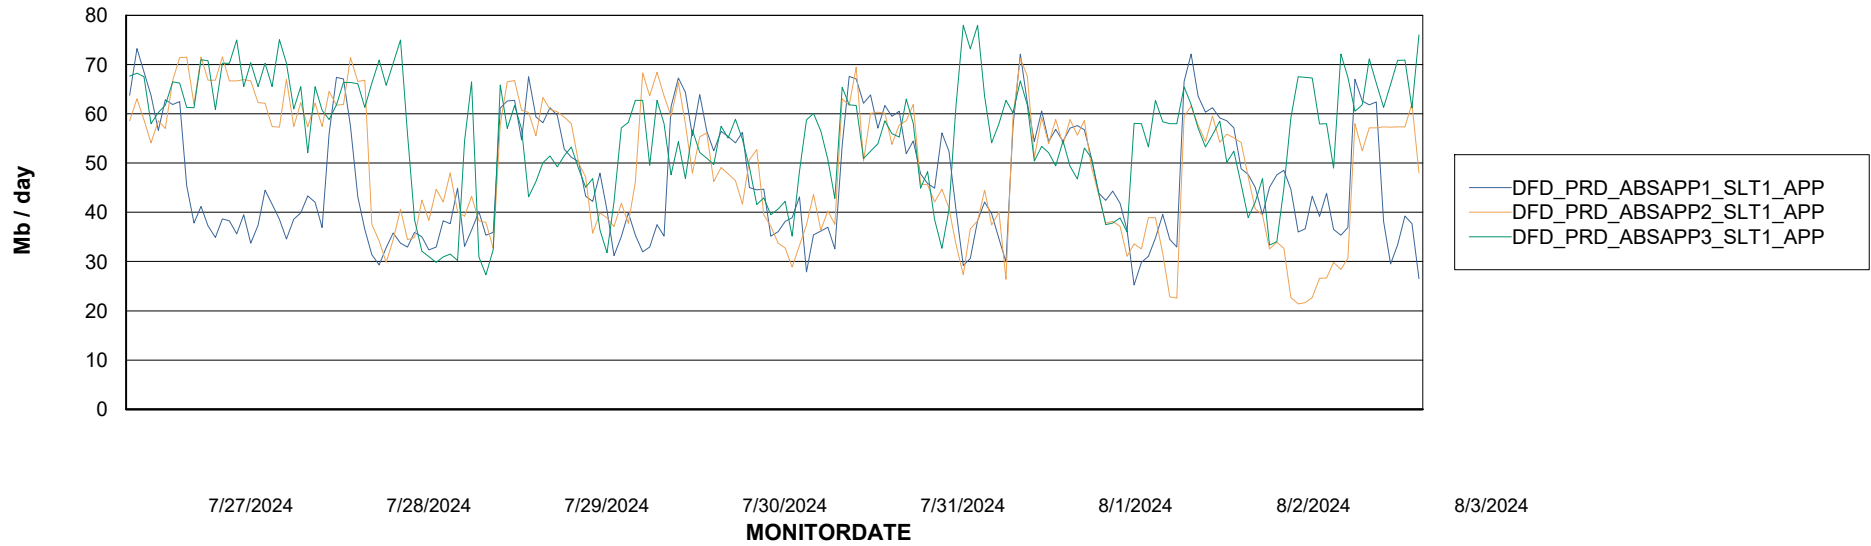

ABSSolute Application Server Services

Avg memory used per ABS Server Service