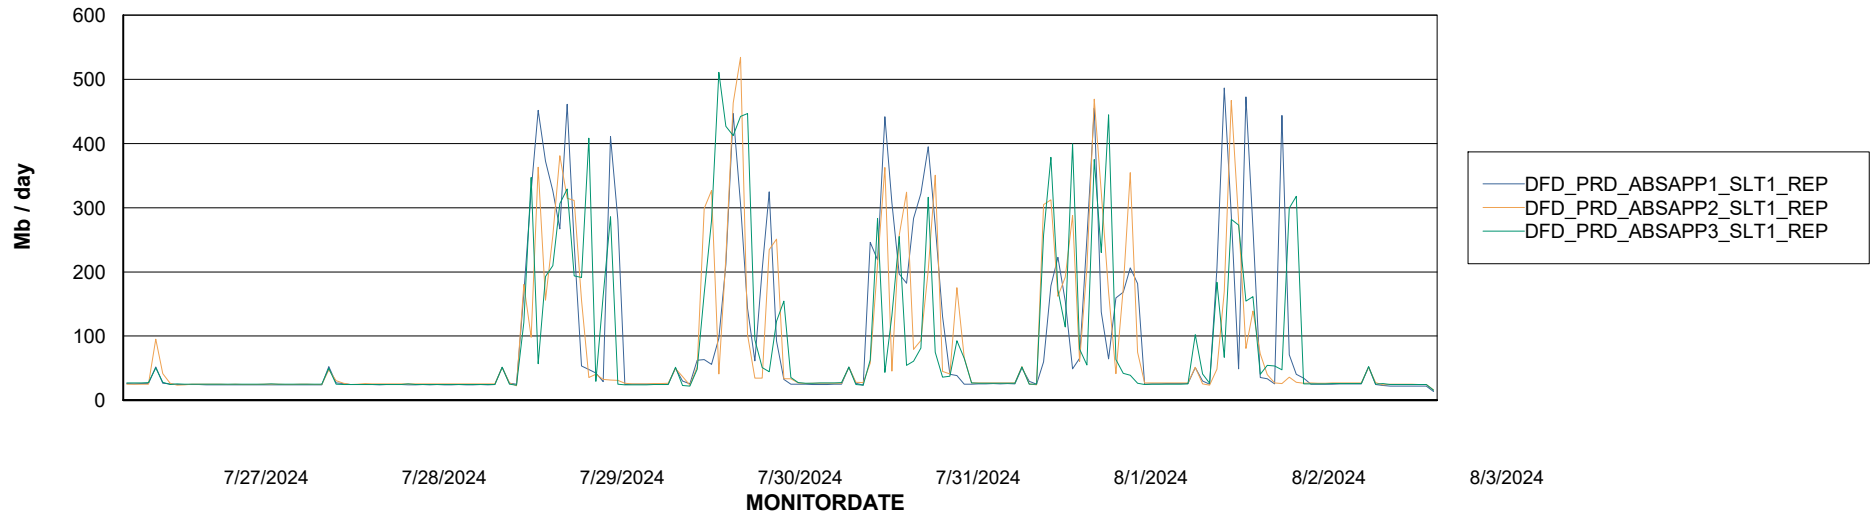

ABSSolute Application ReportServer Services

Avg memory used per ReportServer Service