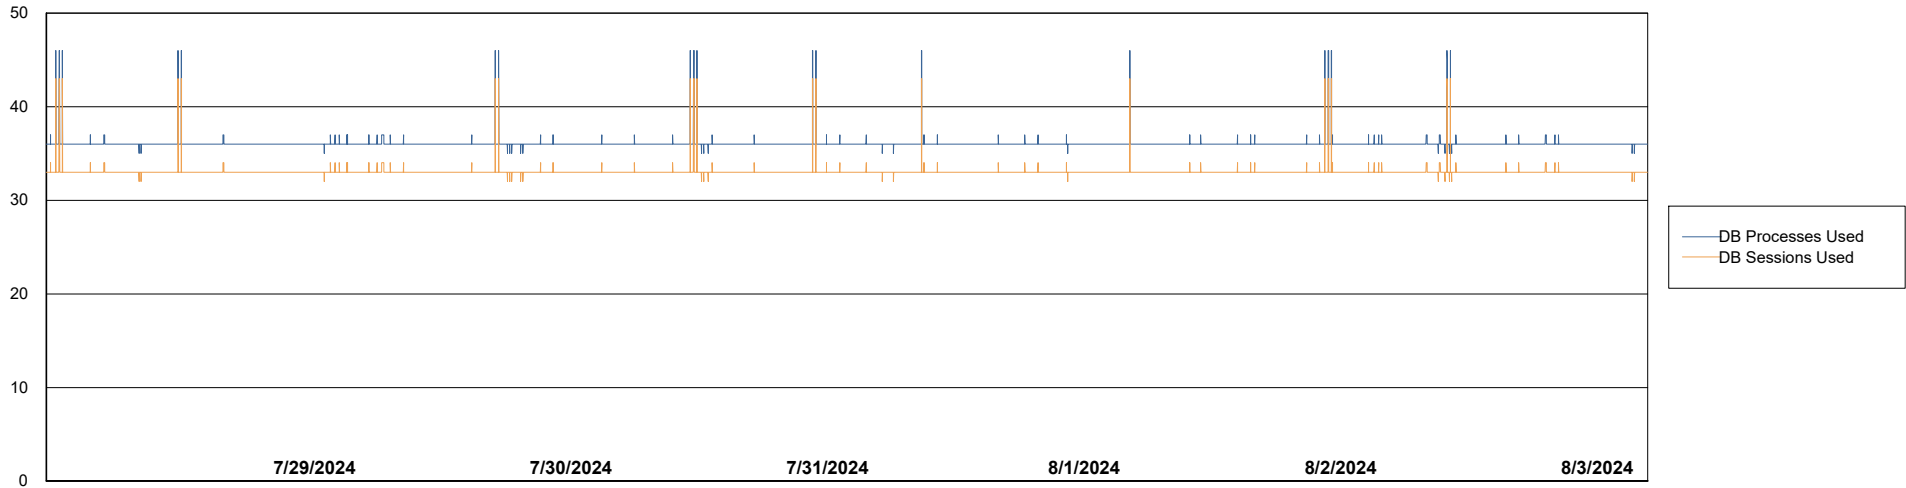

Database Performance CUS_PRD_ABSDB2_HSBABS1

DB Processes Max 1,000