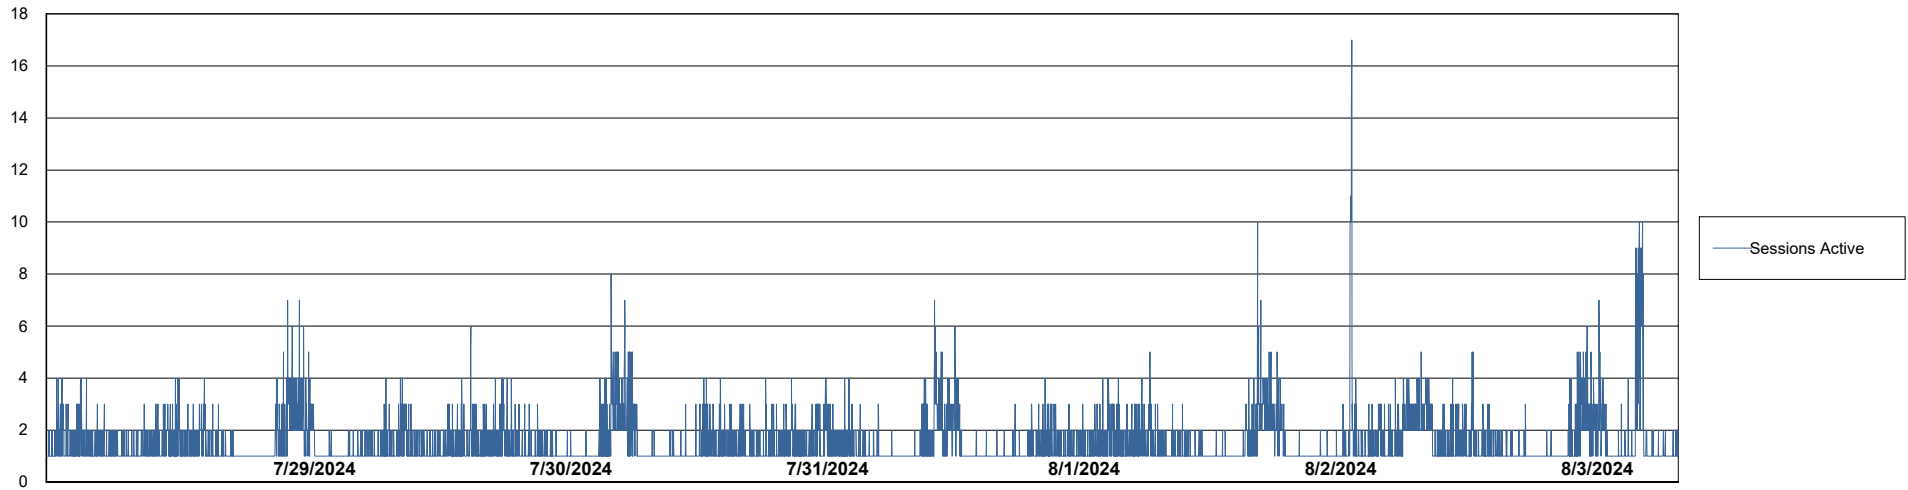

Weekly SLA Customer Report

Customer CUS_Production (24/7)
Database ID 131

Harddisk Usage CUS_PRD_ABSWEBPROD

	Free disk space on C: (%)	Total disk space on C: (Gb)	Used disk space on C: (Gb)
8/3/2024	89	199	23
8/2/2024	89	199	23
8/1/2024	89	199	23
7/31/2024	89	199	23
7/30/2024	89	199	23
7/29/2024	89	199	23
7/28/2024	89	199	23

Weekly SLA Customer Report

Customer CUS_Production (24/7)
Database ID 131

Database Performance CUS_PRD_ABSDB1_ABS1

Weekly SLA Customer Report

Customer CUS_Production (24/7)
Database ID 131

Database Performance CUS_PRD_ABSDB2_HSBABS1