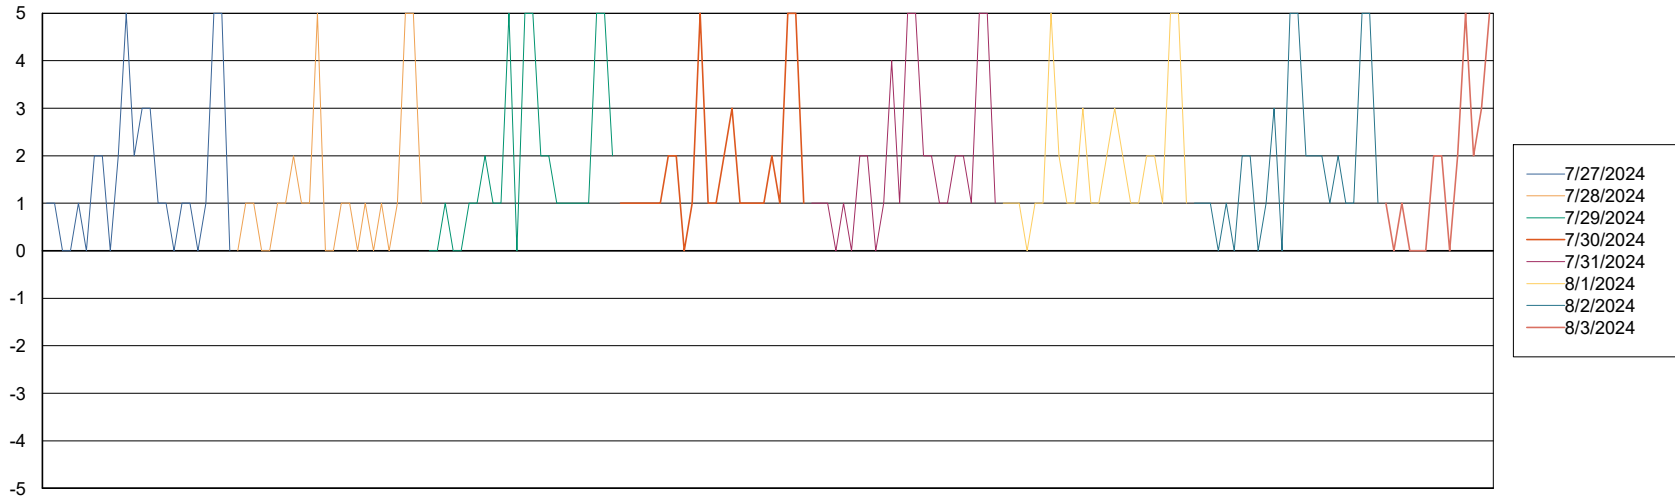

Recovery lag for last 7 days