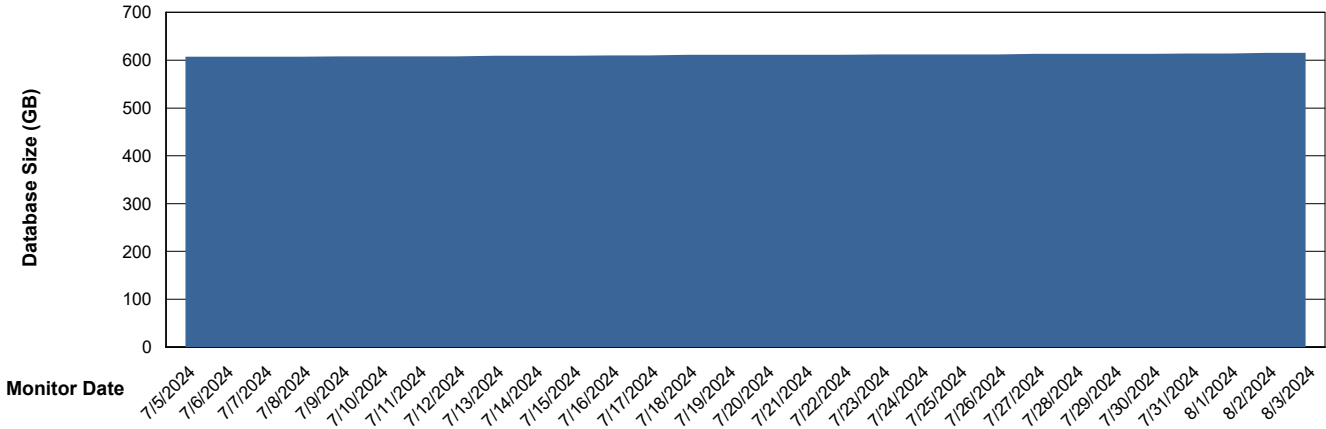

Weekly SLA Customer Report

Customer CUS_Production (24/7)
Database ID 131

Database Performance CUS_PRD_ABSDB1_ABS1

Weekly SLA Customer Report

Customer CUS_Production (24/7)
Database ID 131

Database Performance CUS_PRD_ABSDB2_HSBABS1

DB Processes Max 1,000

Weekly SLA Customer Report

Customer CUS_Production (24/7)
 Database ID 131

DATABASE SIZE CUS_PRD_ABSDB1_ABS1

Database growth over last month

Database Tablespace CUS_PRD_ABSDB1_ABS1

Date	Tablespace Name	Filesize (Gb)	Usedsize (Gb)	Percentage free
8/3/2024	ABSDATA	273	230	16
	INDX	444	370	17
8/2/2024	ABSDATA	273	230	16
	INDX	444	369	17
8/1/2024	ABSDATA	273	230	16
	INDX	444	369	17
7/31/2024	ABSDATA	273	230	16
	INDX	444	368	17
7/30/2024	ABSDATA	273	230	16
	INDX	444	368	17
7/29/2024	ABSDATA	273	230	16
	INDX	444	368	17
7/28/2024	ABSDATA	273	230	16
	INDX	444	368	17

Weekly SLA Customer Report

Customer CUS_Production (24/7)
Database ID 131

Standby Database Health CUS_Production (24/7)

Recovery lag for last 7 days

Weekly SLA Customer Report

Customer CUS_Production (24/7)
Database ID 131