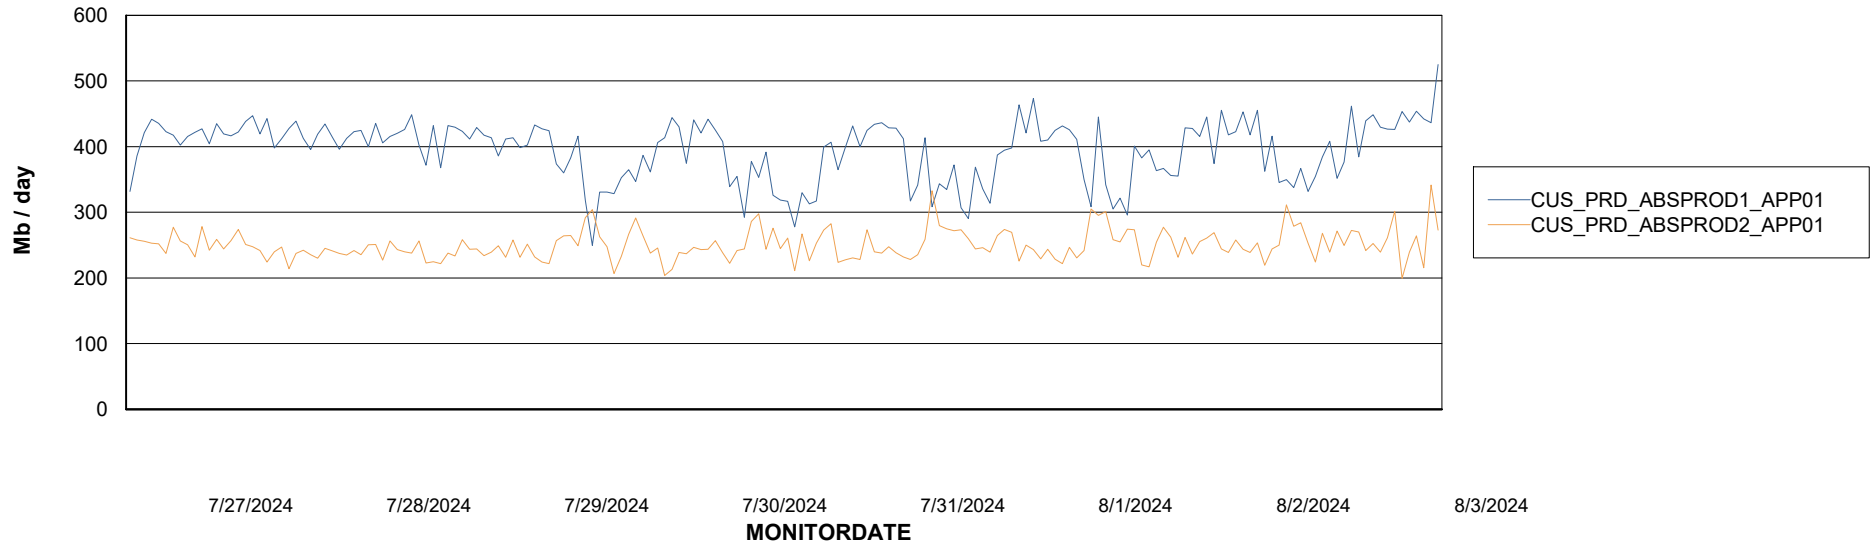

ABSSolute Application Server Services

Avg memory used per ABS Server Service