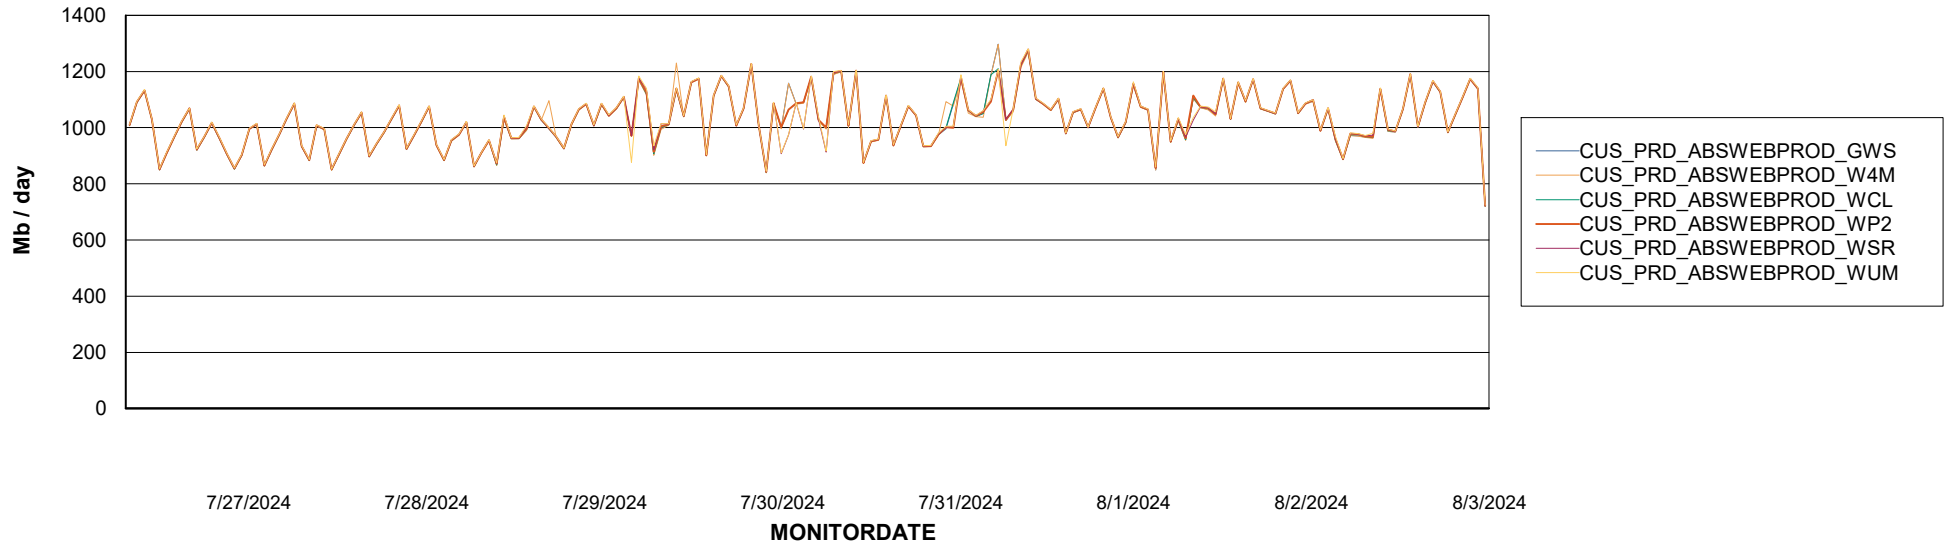

Avg memory used per ReportServer Service

Weekly SLA Customer Report

Customer CUS_Production (24/7)
Database ID 131

ABSSolute Web Component Services

Avg memory used per ABS Web component

Weekly SLA Customer Report