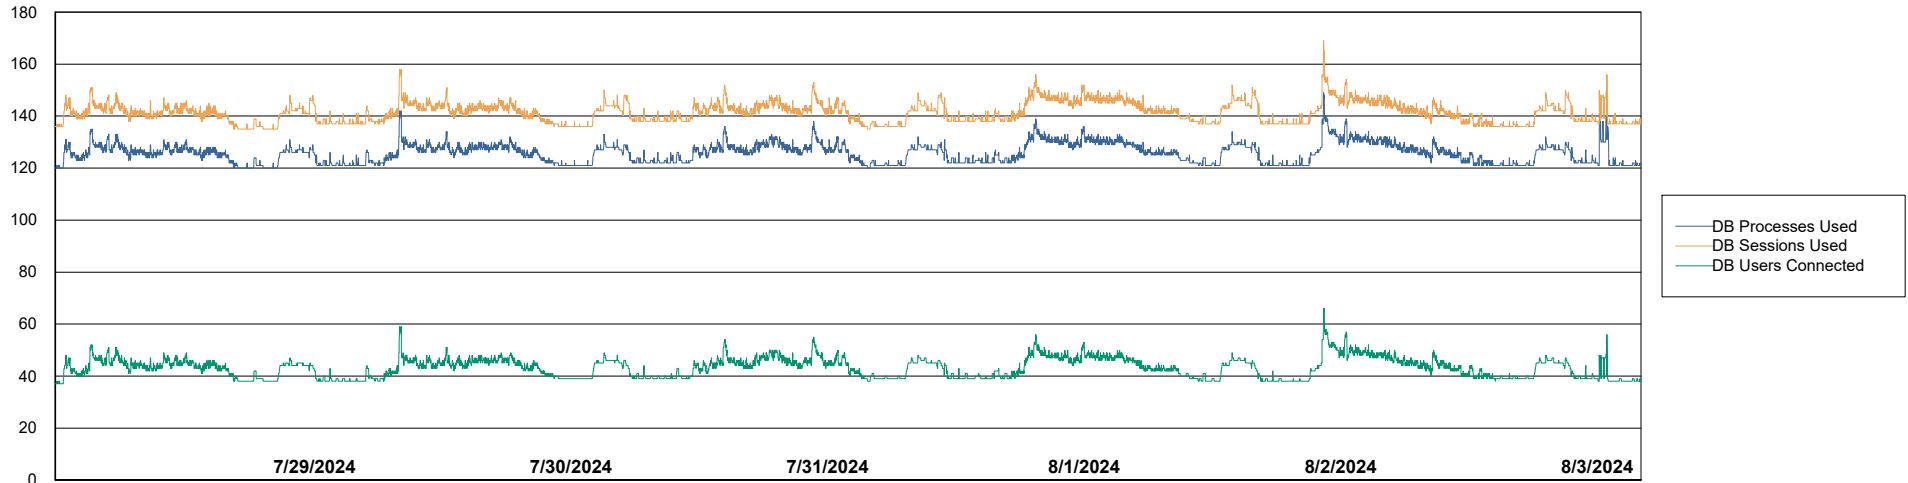

Database Performance CUS_PRD_ABSDB1_ABS1