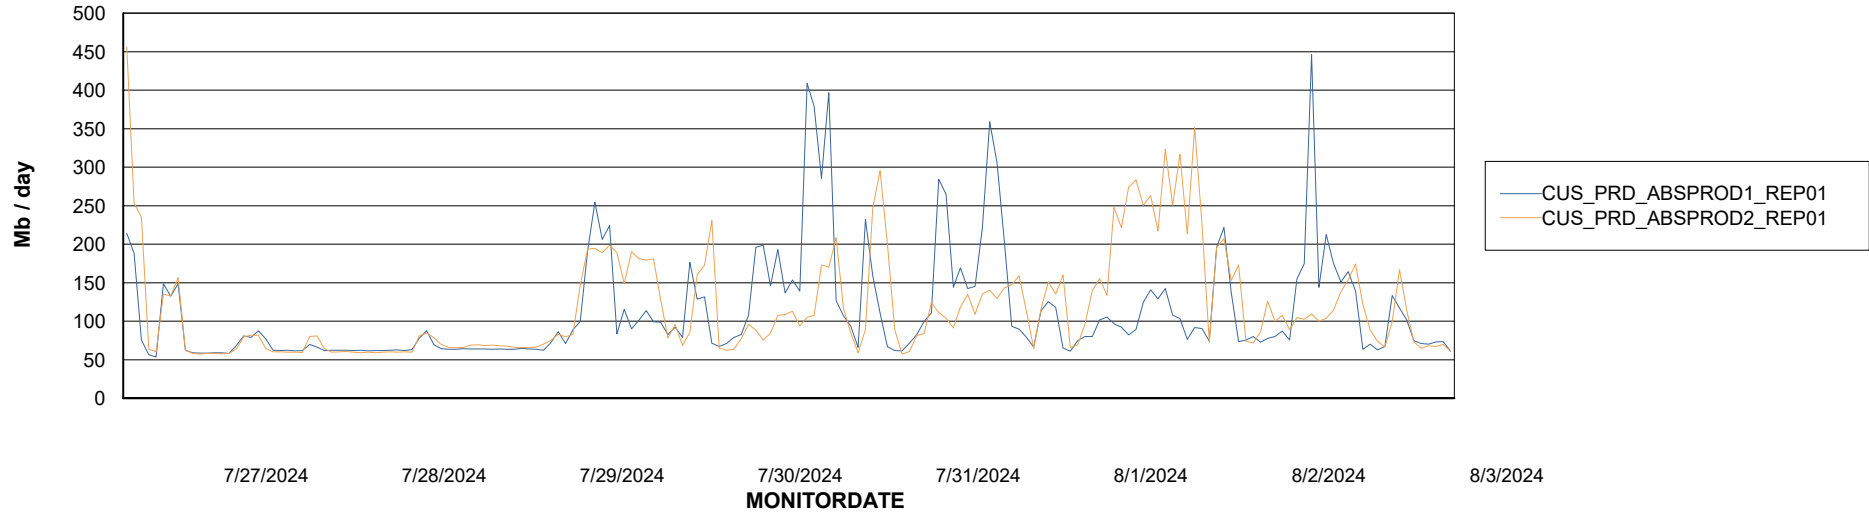

ABSSolute Application ReportServer Services

Avg memory used per ReportServer Service