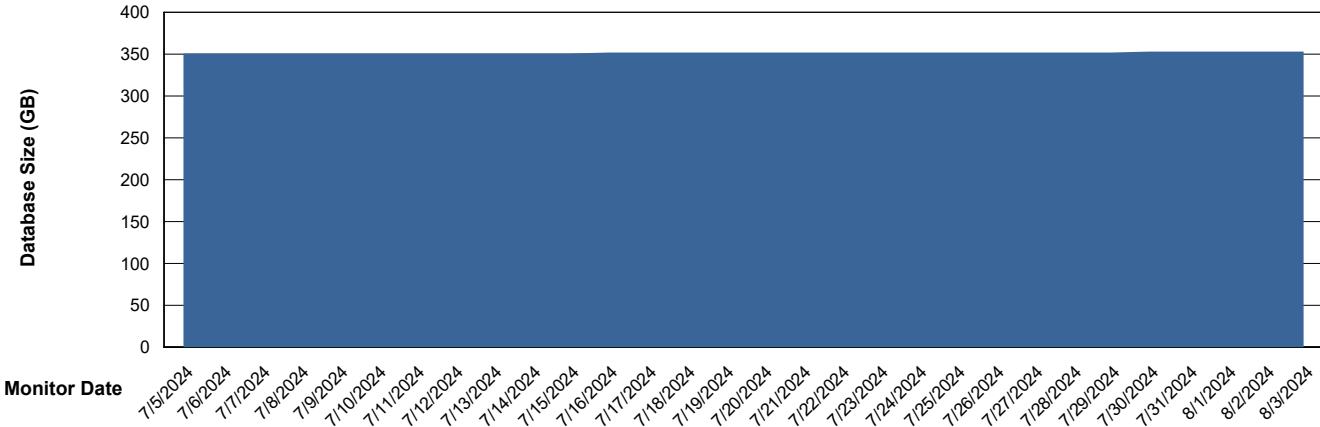

Database growth over last month

Database Tablespace CLO_PRD_CLO-ORA01_ABS1

Date	Tablespace Name	Filesize (Gb)	Usedsize (Gb)	Percentage free
8/3/2024	ABSDATA	110	92	16
	INDX	282	235	17
8/2/2024	ABSDATA	110	92	16
	INDX	282	235	17
8/1/2024	ABSDATA	110	92	16
	INDX	282	235	17
7/31/2024	ABSDATA	110	92	16
	INDX	282	235	17
7/30/2024	ABSDATA	110	92	16
	INDX	282	235	17
7/29/2024	ABSDATA	110	92	16
	INDX	282	235	17
7/28/2024	ABSDATA	110	92	16
	INDX	282	235	17