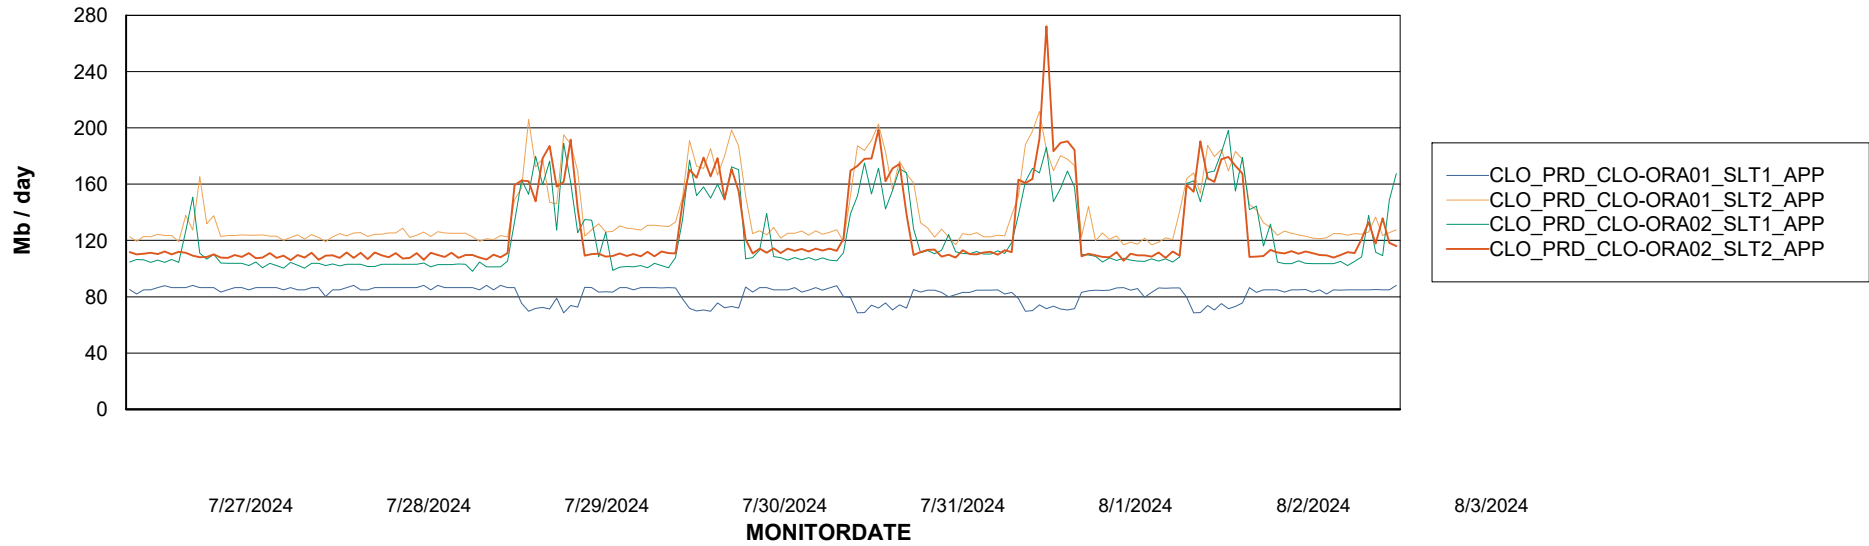

ABSSolute Application Server Services

Avg memory used per ABS Server Service