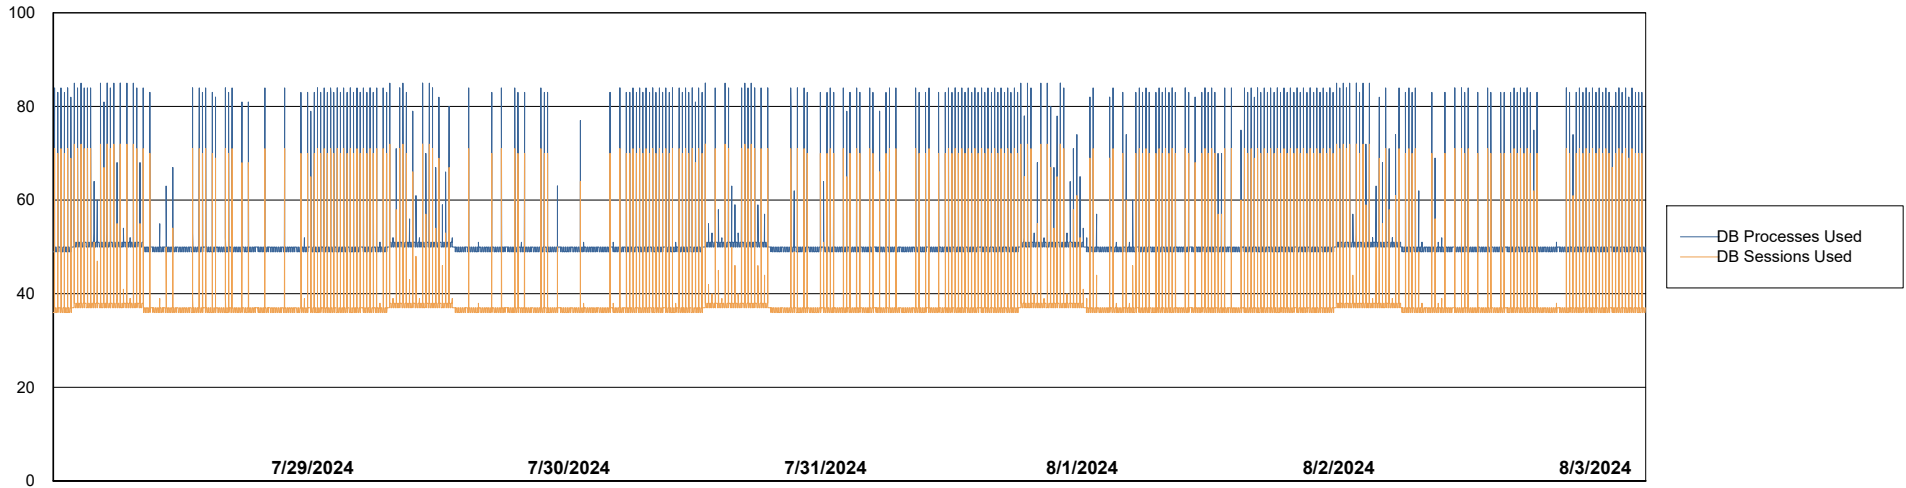

Database Performance CLO_PRD_CLO-ORA02_HSBABS1

DB Processes Max 1,000