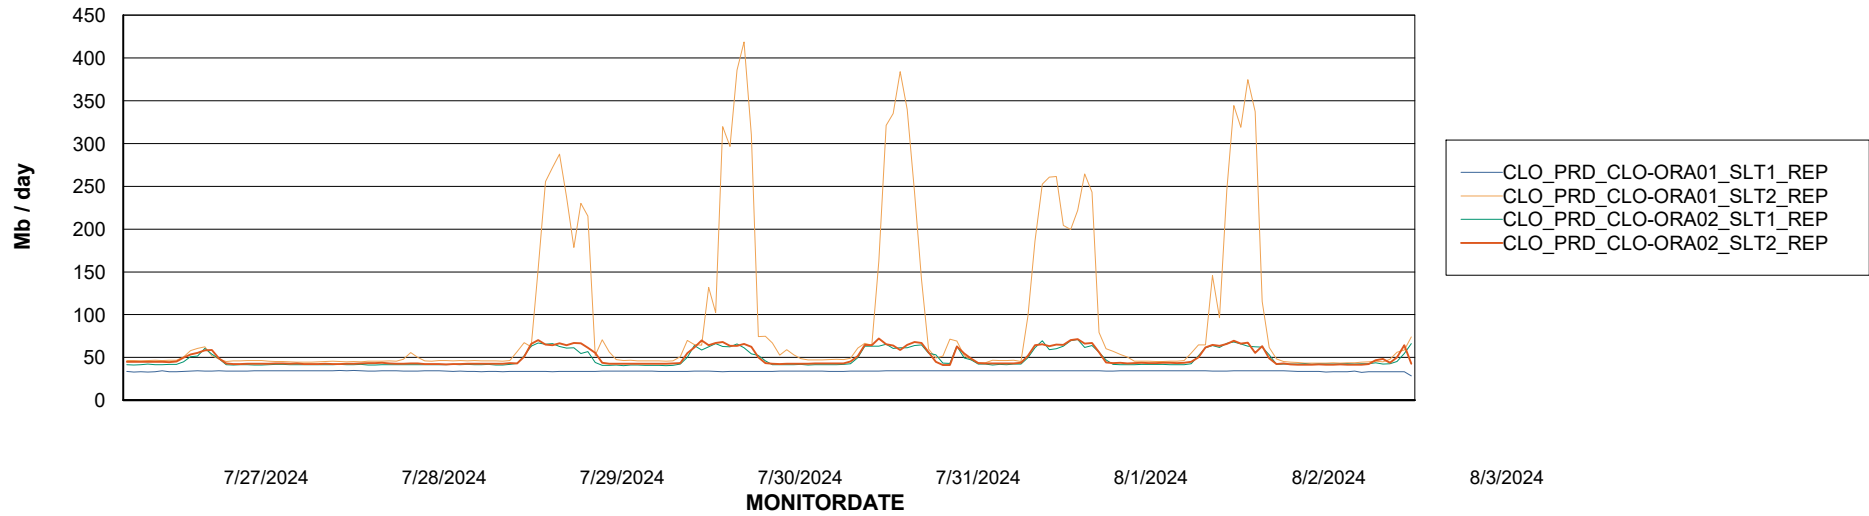

ABSSolute Application ReportServer Services

Avg memory used per ReportServer Service