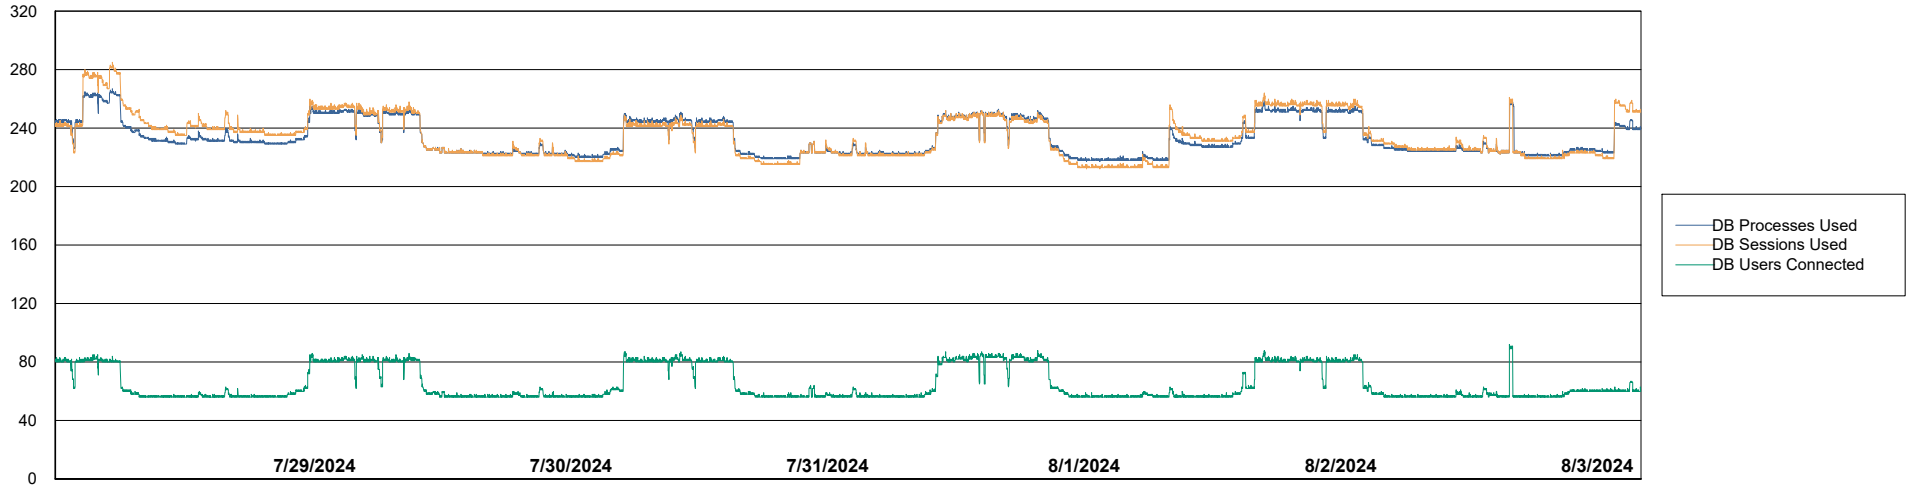

Database Performance CLO_PRD_CLO-ORA01_ABS1