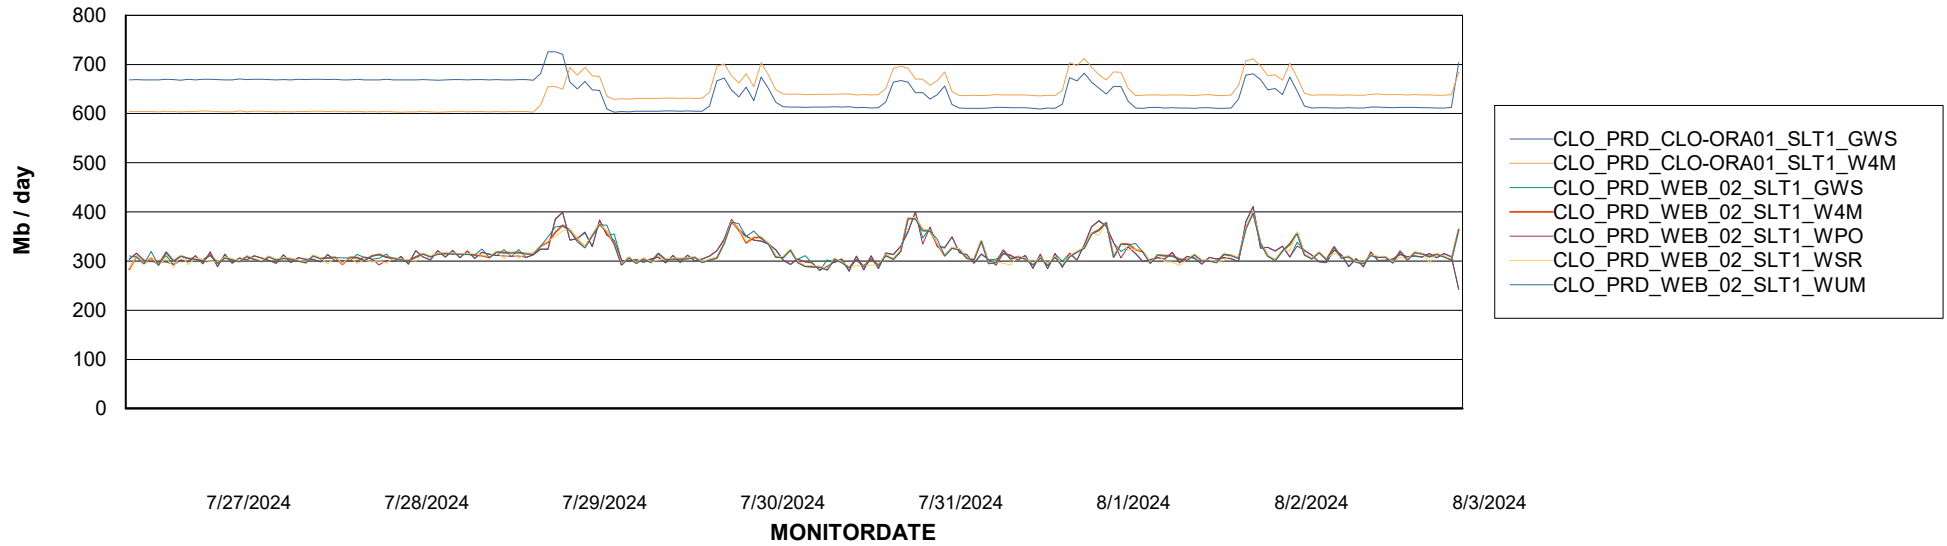

ABSolute Web Component Services

Avg memory used per ABS Web component