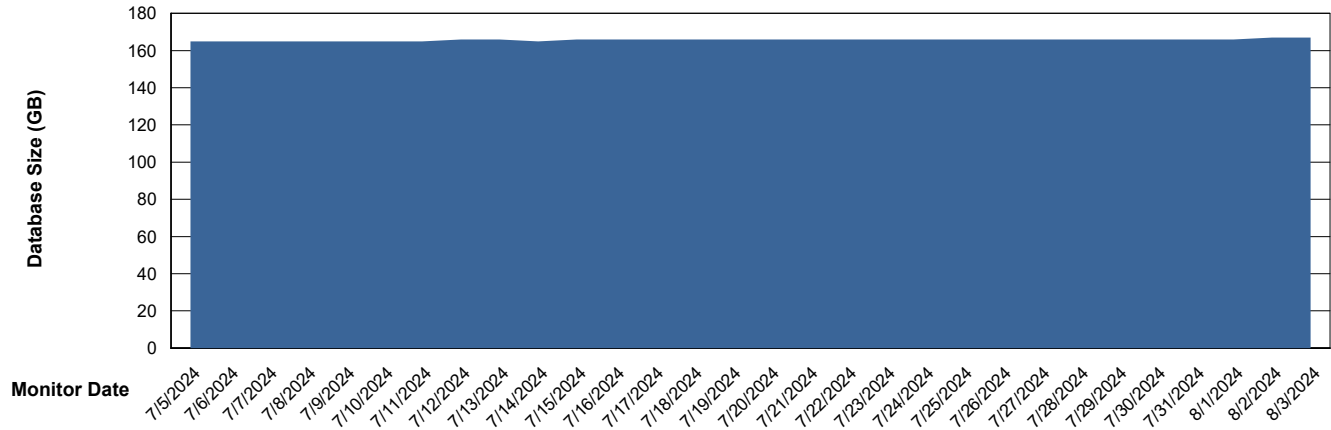

Weekly SLA Customer Report

Customer AUJ_Production
Database ID 185

Database Performance AUJ_BI2_DB

Weekly SLA Customer Report

Customer AUJ_Production
Database ID 185

Database Performance AUJ_DB2_Primary

Weekly SLA Customer Report

Customer AUJ_Production
Database ID 185

DATABASE SIZE AUJ_BI2_DB

Database growth over last month

DATABASE SIZE AUJ_DB2_Primary

Database growth over last month

Weekly SLA Customer Report

Customer AUJ_Production
 Database ID 185