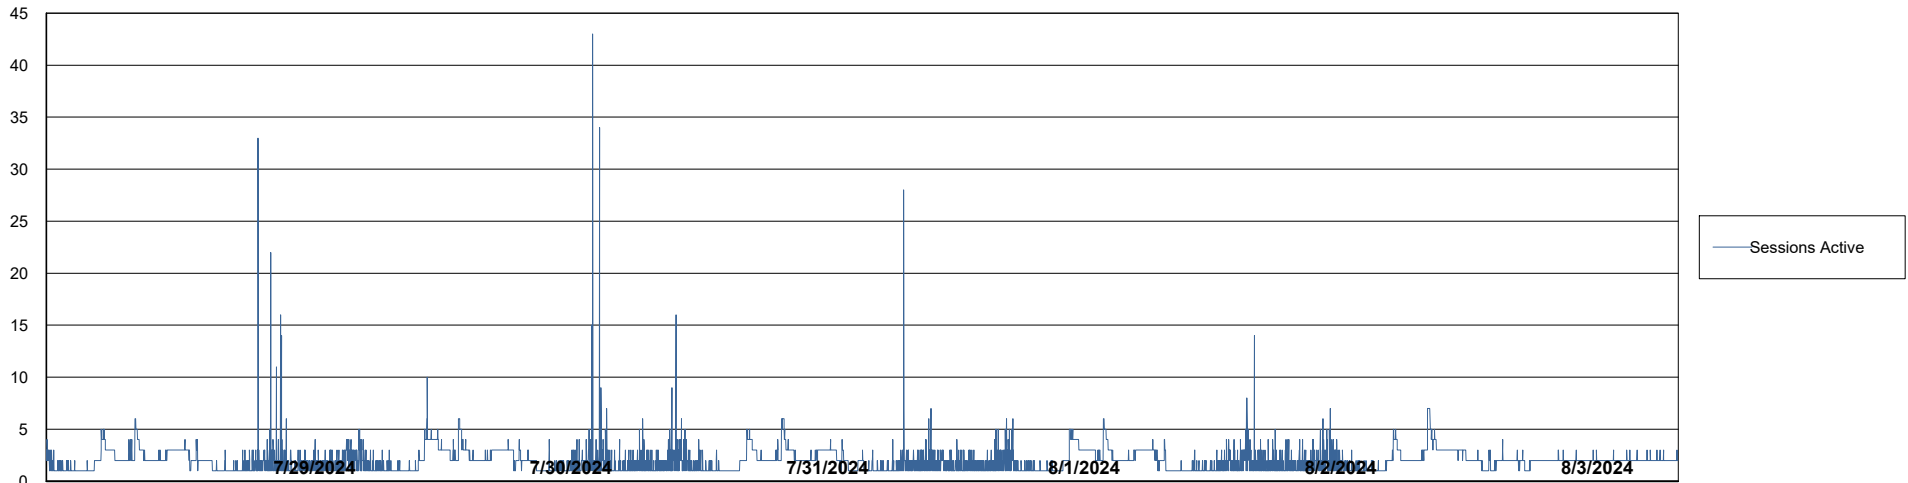

Weekly SLA Customer Report

Customer AUJ_Production
Database ID 185

Database Performance AUJ_BI2_DB

Weekly SLA Customer Report

Customer AUJ_Production
Database ID 185

Database Performance AUJ_DB2_Primary

Weekly SLA Customer Report

Customer AUJ_Production
Database ID 185

DATABASE SIZE AUJ_BI2_DB

Database growth over last month

DATABASE SIZE AUJ_DB2_Primary

Database growth over last month

Weekly SLA Customer Report

Customer AUJ_Production
 Database ID 185