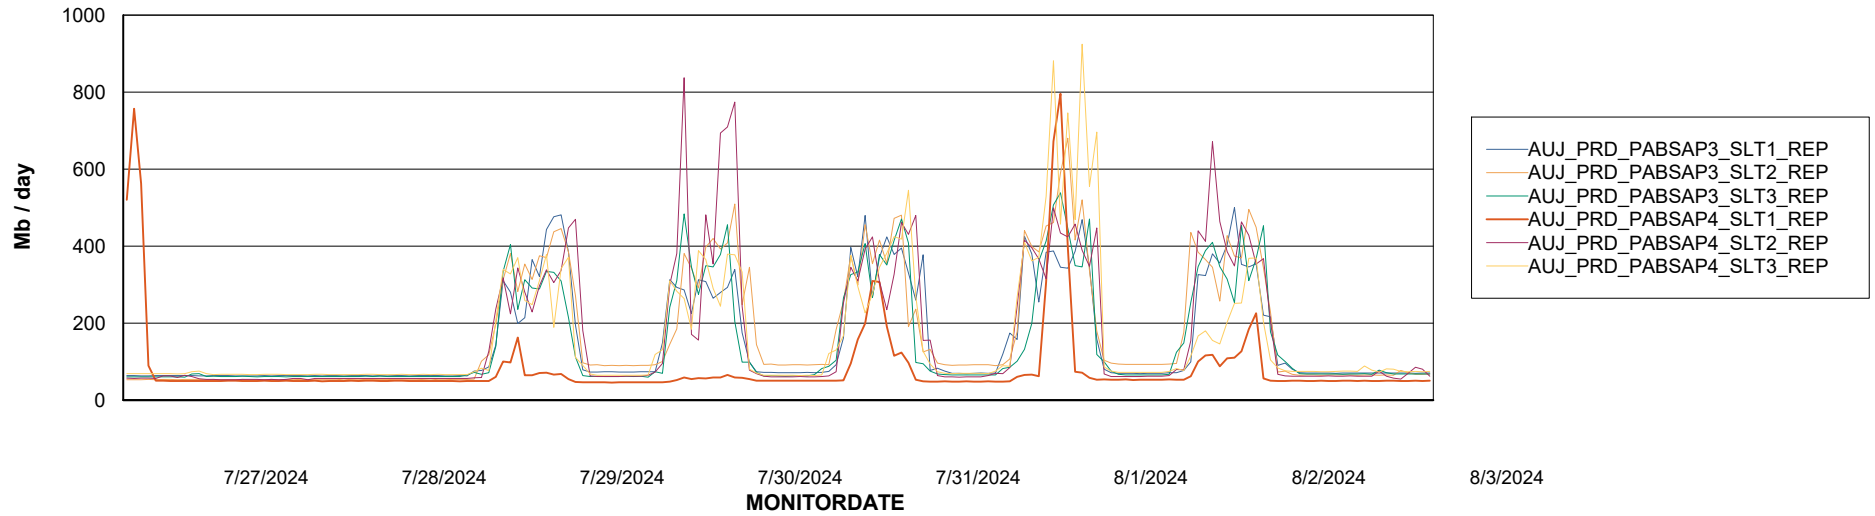

ABSSolute Application ReportServer Services

Avg memory used per ReportServer Service