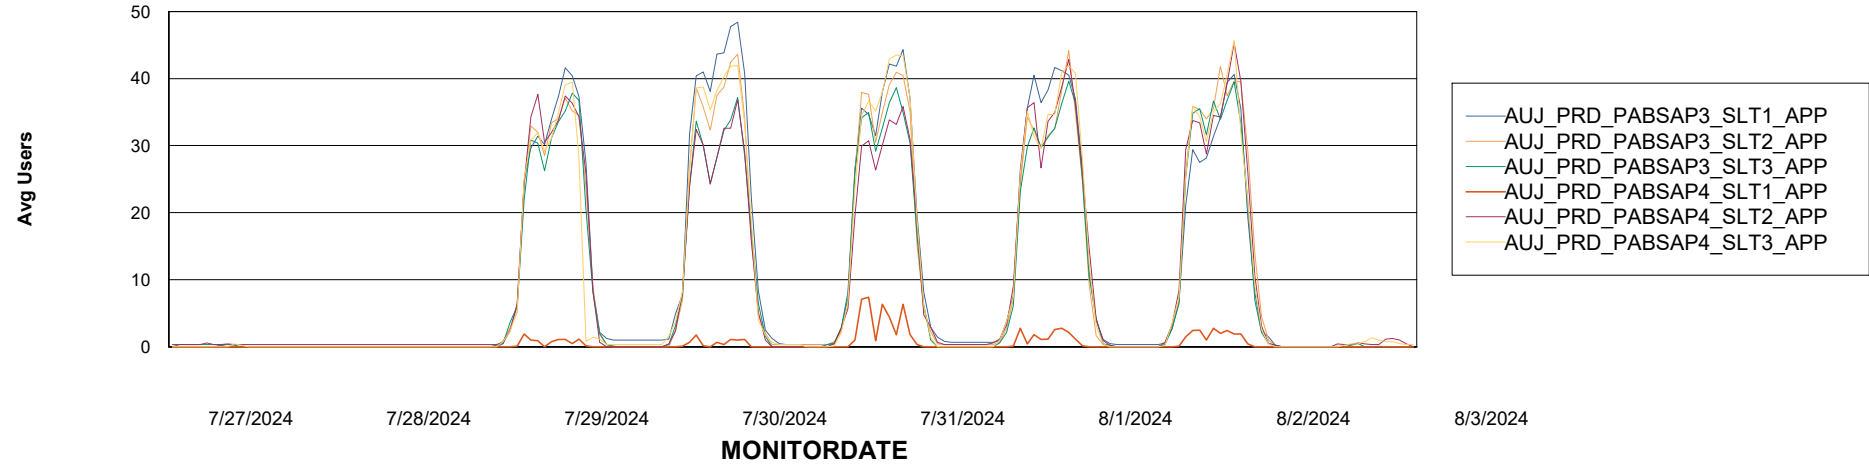

Weekly SLA Customer Report

Customer AUJ_Production
Database ID 185

ABSSolute Application Server Services

Avg memory used per ABS Server Service

Avg users per day per ABS server

Weekly SLA Customer Report

Customer AUJ_Production
Database ID 185