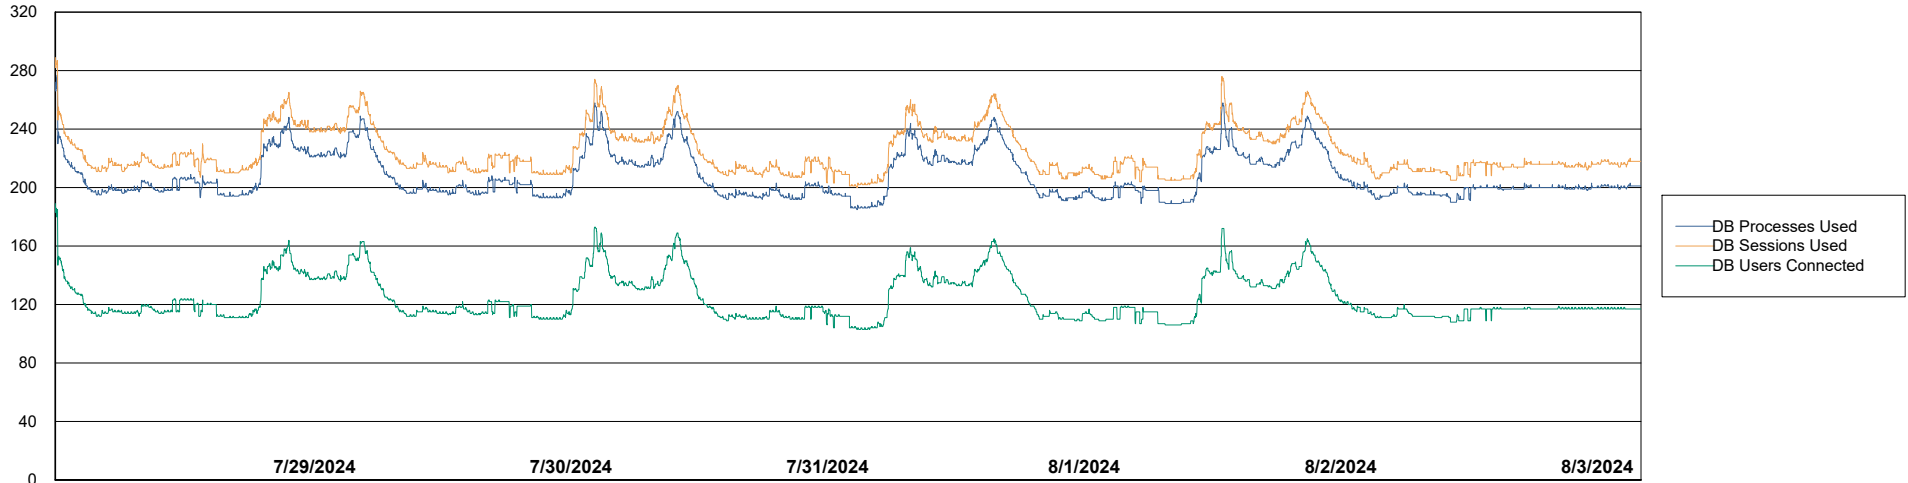

Weekly SLA Customer Report

Customer AUJ_Production
Database ID 185

Database Performance AUJ_BI2_DB

Weekly SLA Customer Report

Customer AUJ_Production
Database ID 185

Database Performance AUJ_DB2_Primary

Weekly SLA Customer Report