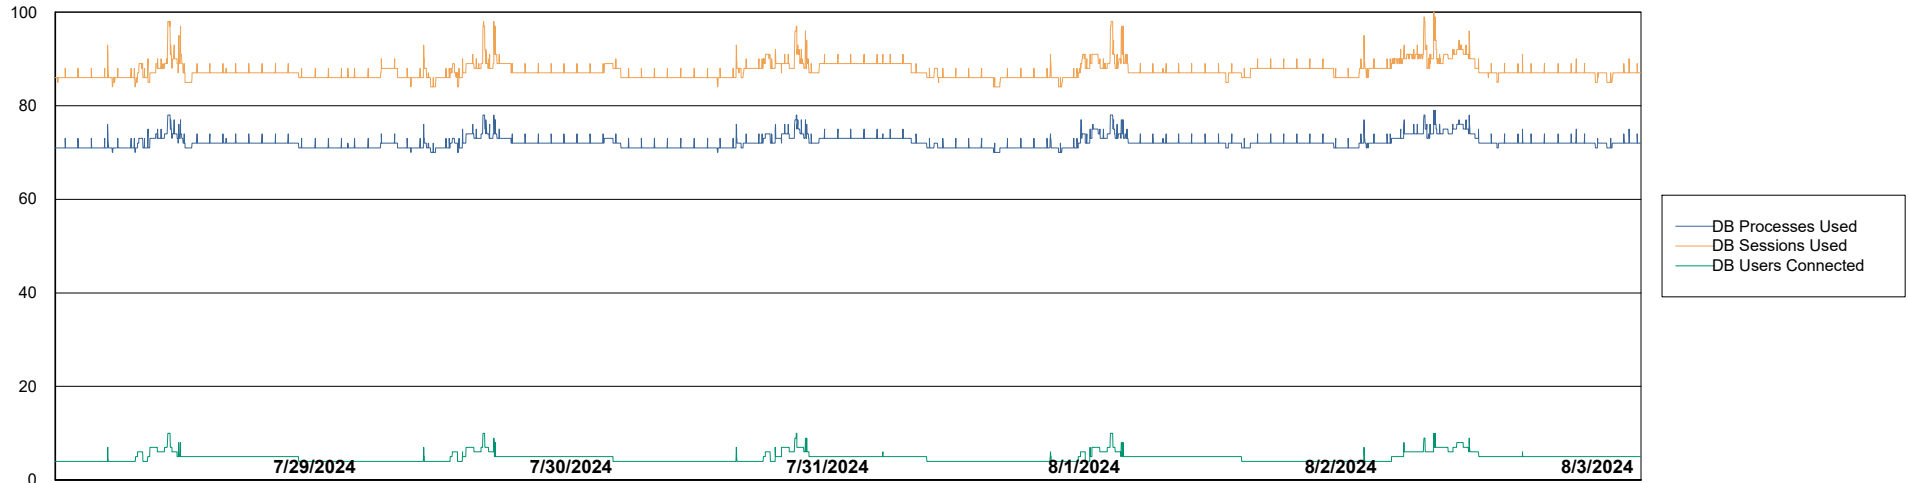

Weekly SLA Customer Report

Customer AUJ_Production
 Database ID 185

Harddisk Usage AUJ_PRD_PABSWEB1

	Free disk space on / (%)	Total disk space on / (Gb)	Used disk space on / (Gb)	Free disk space on /abs (%)	Total disk space on /abs (Gb)	Used disk space on /abs (Gb)
8/3/2024	78	40	9	99	60	1
8/2/2024	78	40	9	99	60	1
8/1/2024	78	40	9	99	60	1
7/31/2024	78	40	9	99	60	1
7/30/2024	78	40	9	99	60	1
7/29/2024	78	40	9	99	60	1
7/28/2024	78	40	9	99	60	1

Weekly SLA Customer Report

Customer AUJ_Production
Database ID 185

Database Performance AUJ_BI2_DB

Weekly SLA Customer Report

Customer AUJ_Production
Database ID 185

Database Performance AUJ_DB2_Primary

Weekly SLA Customer Report