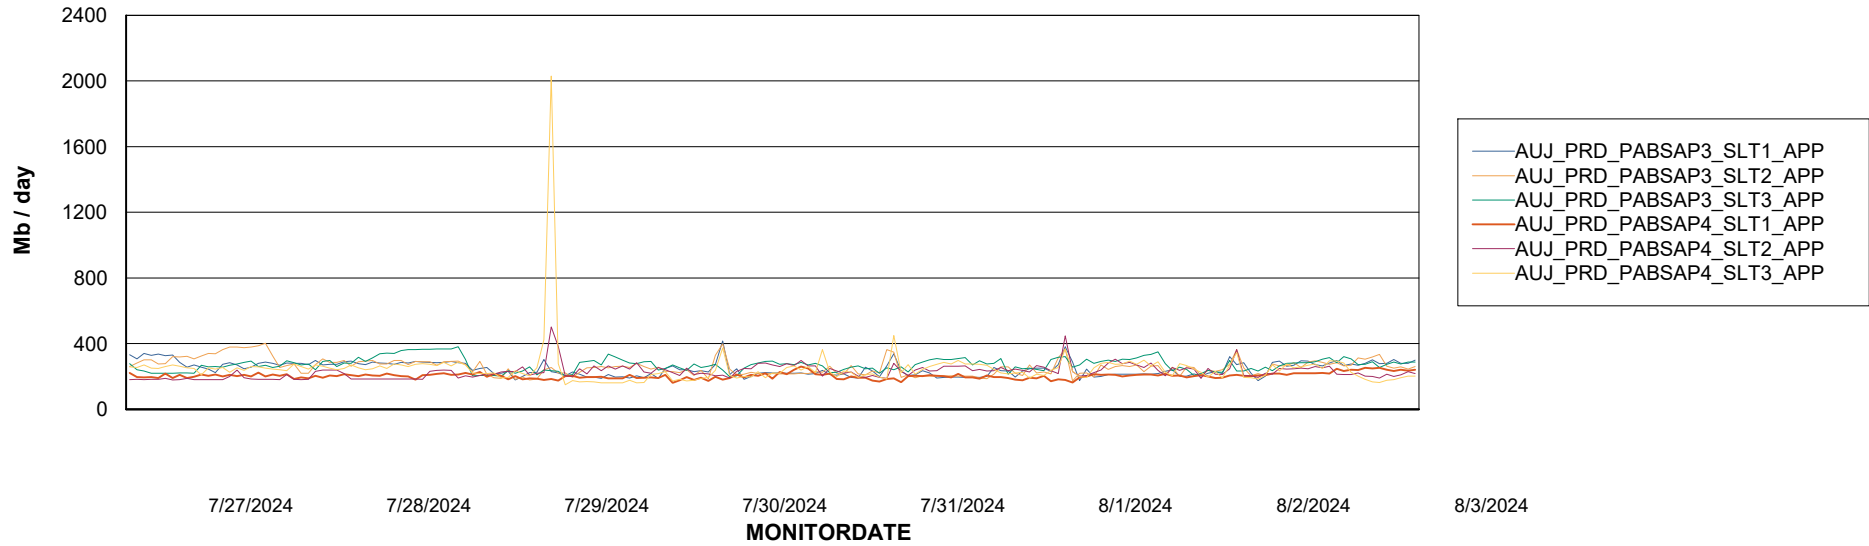

ABSSolute Application Server Services

Avg memory used per ABS Server Service