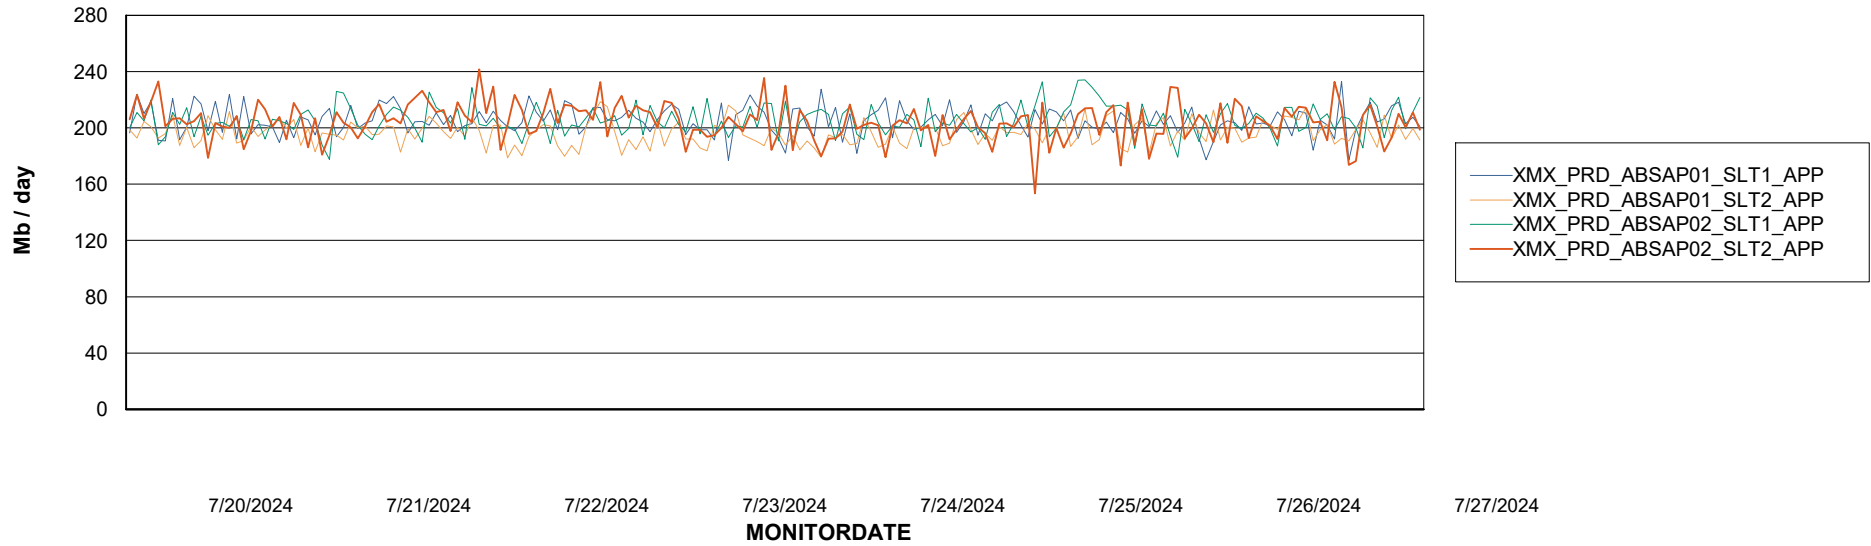

ABSSolute Application Server Services

Avg memory used per ABS Server Service