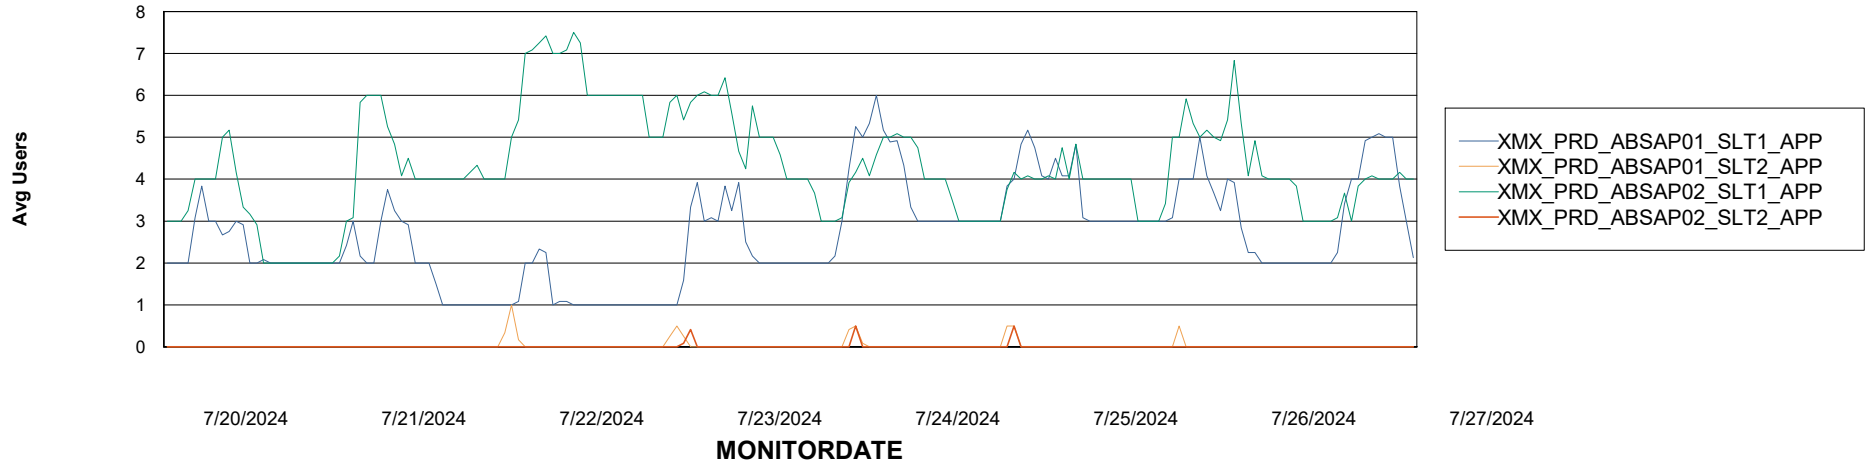

Database Tablespace XMX_PROD_ABSDB01_PRDB_ABS1

Date	Tablespace Name	Filesize (Gb)	Usedsize (Gb)	Percentage free
7/27/2024	ABSDATA	16	11	31
	INDX	8	0	100
7/26/2024	ABSDATA	16	11	31
	INDX	8	0	100
7/25/2024	ABSDATA	13	11	15
	INDX	8	0	100
7/24/2024	ABSDATA	13	11	16
	INDX	8	0	100
7/23/2024	ABSDATA	13	11	17
	INDX	8	0	100
7/22/2024	ABSDATA	13	11	17
	INDX	8	0	100
7/21/2024	ABSDATA	13	11	17
	INDX	8	0	100

Weekly SLA Customer Report

Customer XMX Production (24/7)
Database ID 146

Standby Database Health XMX Production (24/7)

Recovery lag for last 7 days

Weekly SLA Customer Report

Customer XMX Production (24/7)
Database ID 146

ABSSolute Application Server Services

Avg memory used per ABS Server Service

Avg users per day per ABS server

Weekly SLA Customer Report

Customer XMX Production (24/7)
Database ID 146

ABSSolute Application ReportServer Services