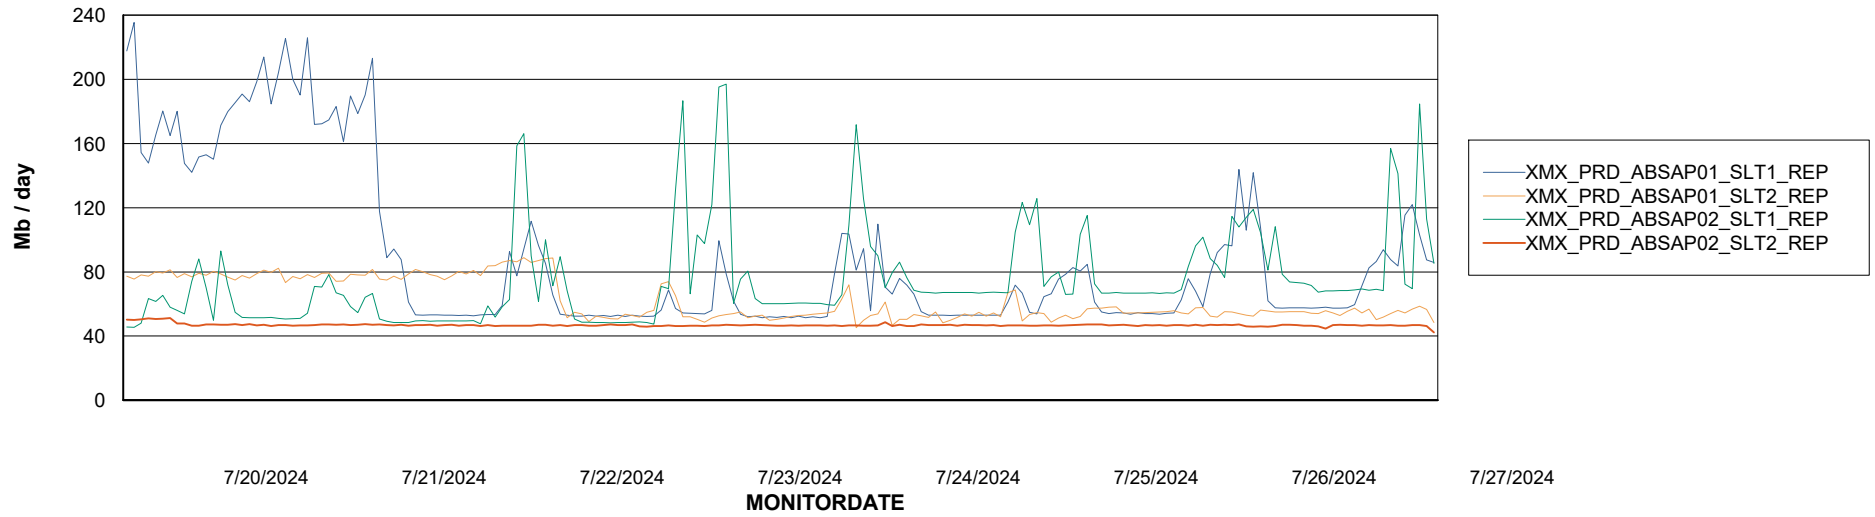

Weekly SLA Customer Report

Customer XMX Production (24/7)
Database ID 146

Standby Database Health XMX Production (24/7)

Recovery lag for last 7 days

Weekly SLA Customer Report

Customer XMX Production (24/7)
Database ID 146

ABSSolute Application Server Services

Avg memory used per ABS Server Service

Avg users per day per ABS server

Weekly SLA Customer Report

Customer XMX Production (24/7)
Database ID 146

ABSSolute Application ReportServer Services

Avg memory used per ReportServer Service

Weekly SLA Customer Report

Customer XMX Production (24/7)
Database ID 146

ABSSolute Web Component Services

Avg memory used per ABS Web component

Weekly SLA Customer Report