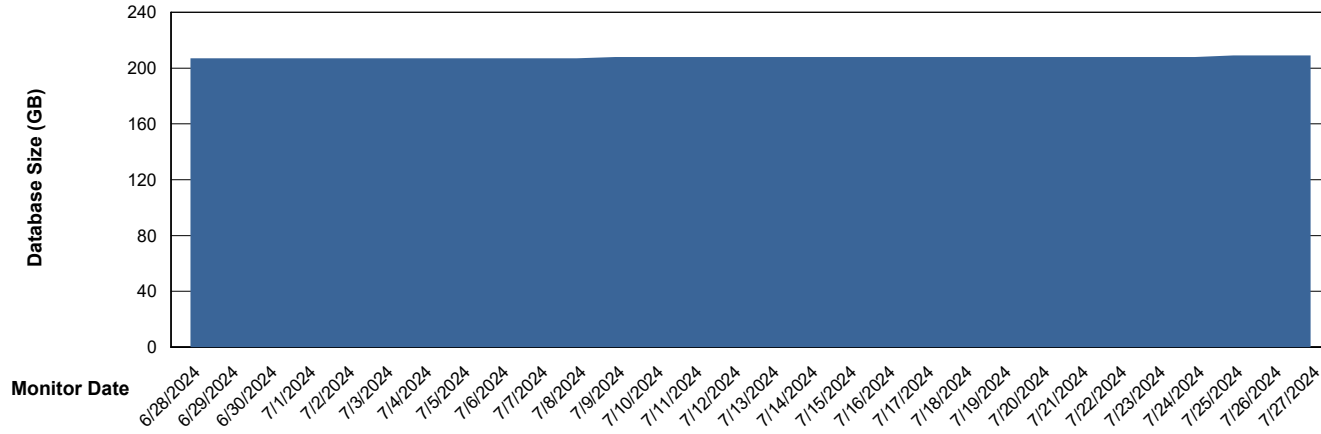

DATABASE SIZE VOS_PRD_ABSBI-2018_ABS1

Database growth over last month