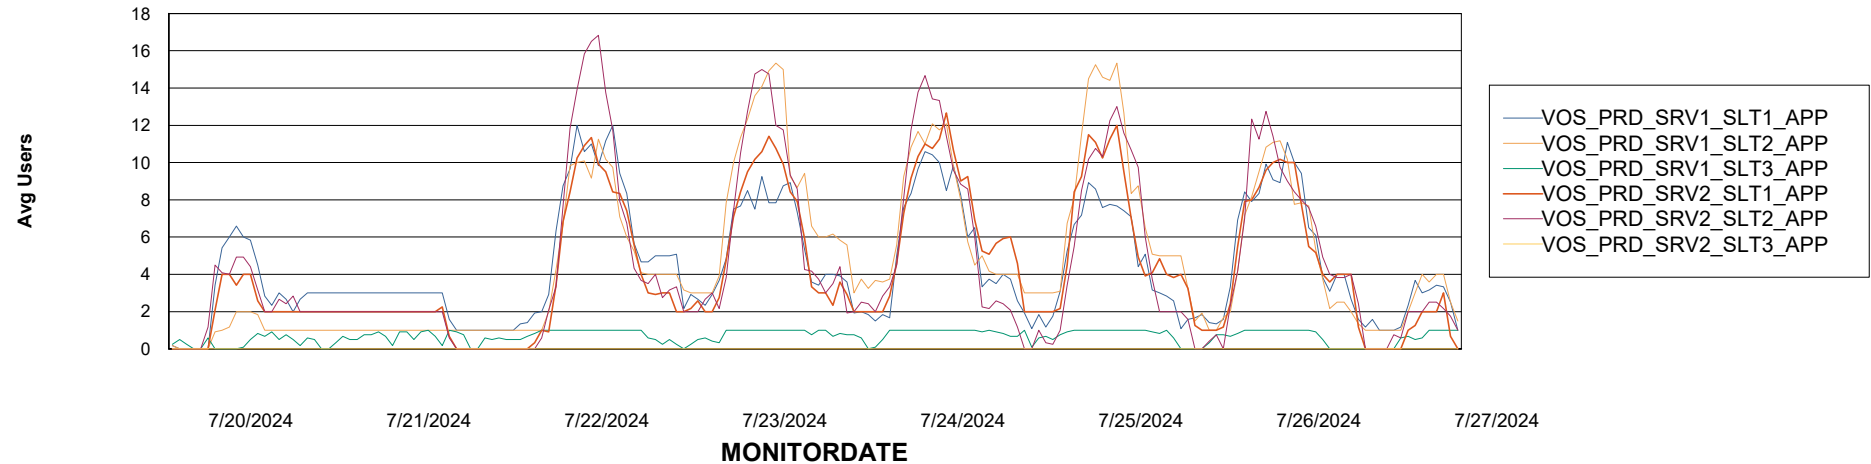

Avg users per day per ABS server