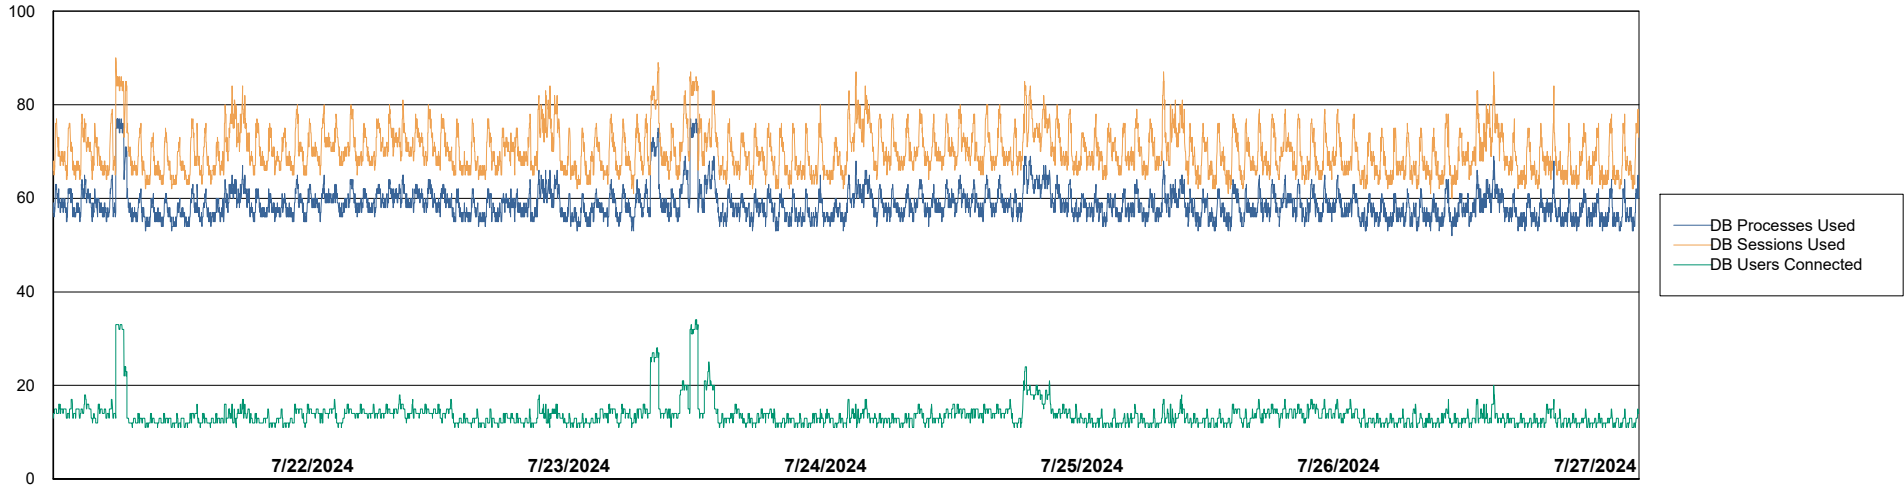

Database Performance VOS_PRD_ABSBI-2018_ABS1