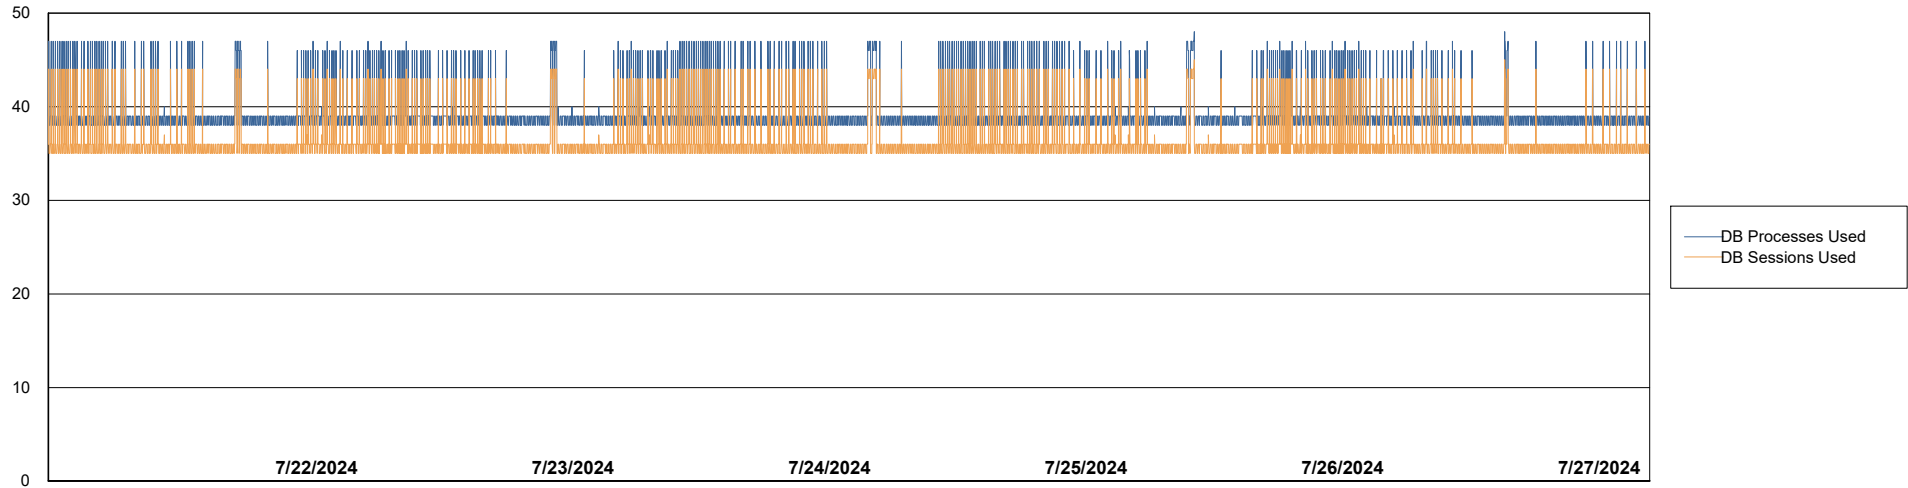

Database Performance VOS_PRD_ABSORA2-2022_HSBABS1

DB Processes Max 1,000