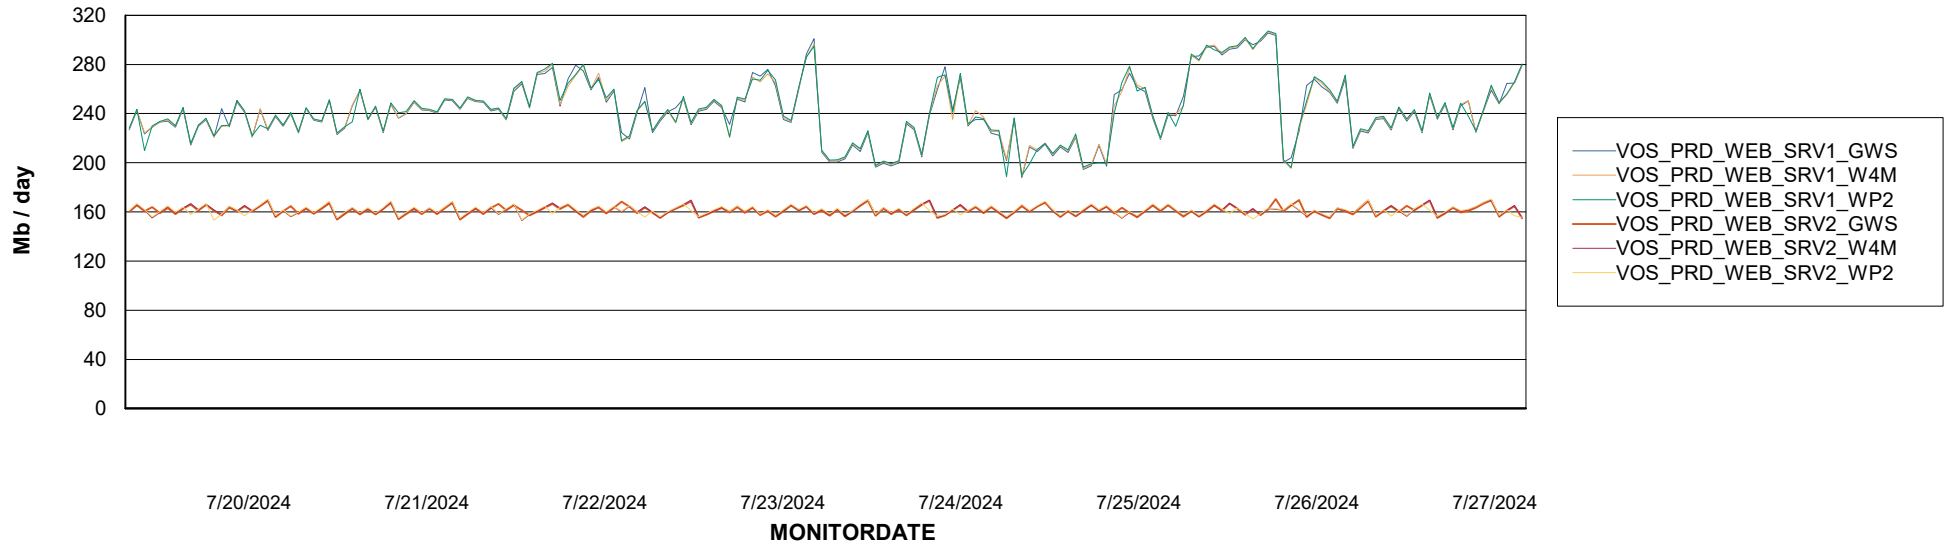

ABSSolute Web Component Services

Avg memory used per ABS Web component