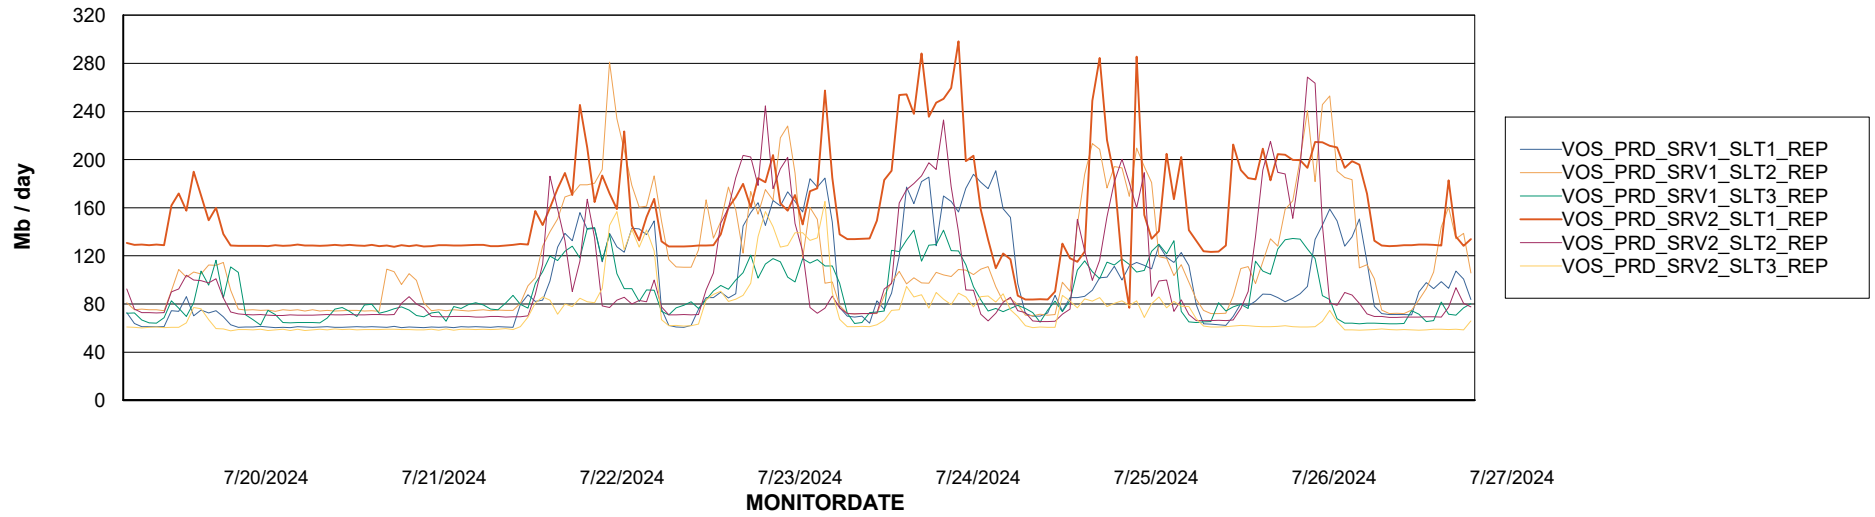

Avg memory used per ABS Server Service

Avg users per day per ABS server

Weekly SLA Customer Report

Customer VOS_Production
Database ID 143

ABSSolute Application ReportServer Services

Avg memory used per ReportServer Service