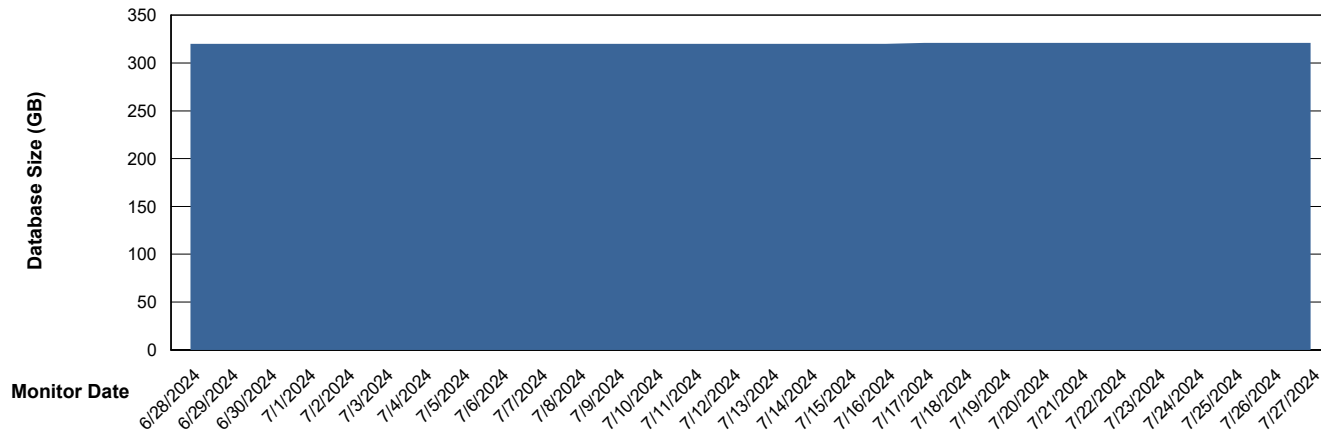

DATABASE SIZE VOS_PRD_ABSORA1-2022_ABS1

Database growth over last month