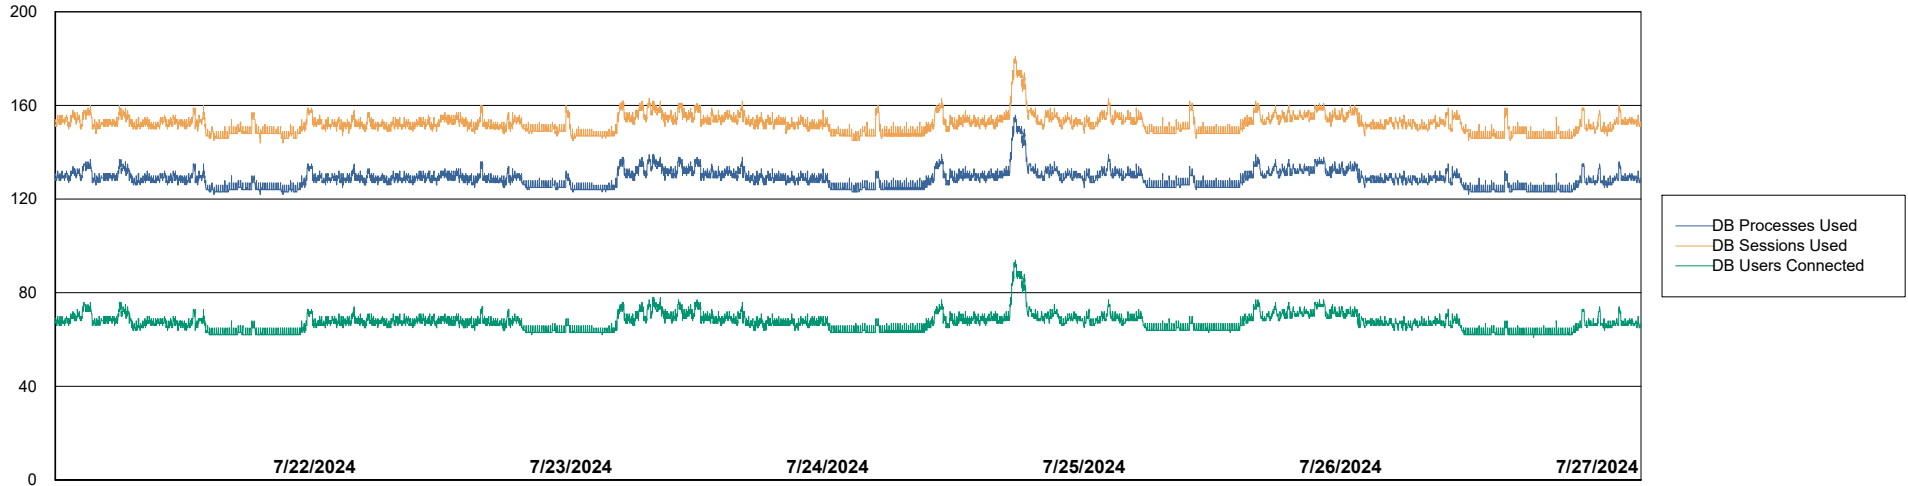

Weekly SLA Customer Report

Customer VOS_Production
Database ID 143

Database Performance VOS_PRD_ABSBI-2018_ABS1

Weekly SLA Customer Report

Customer VOS_Production
Database ID 143

Database Performance VOS_PRD_ABSORA1-2022_ABS1