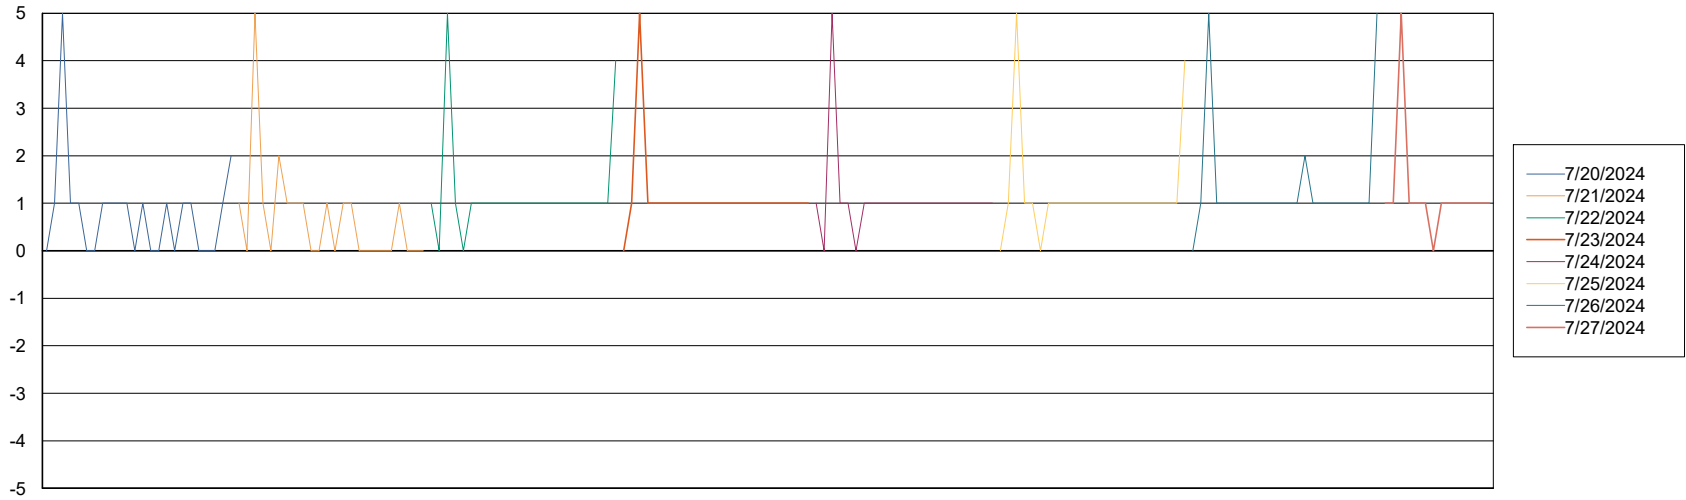

Standby Database Health VOS_Production

Recovery lag for last 7 days