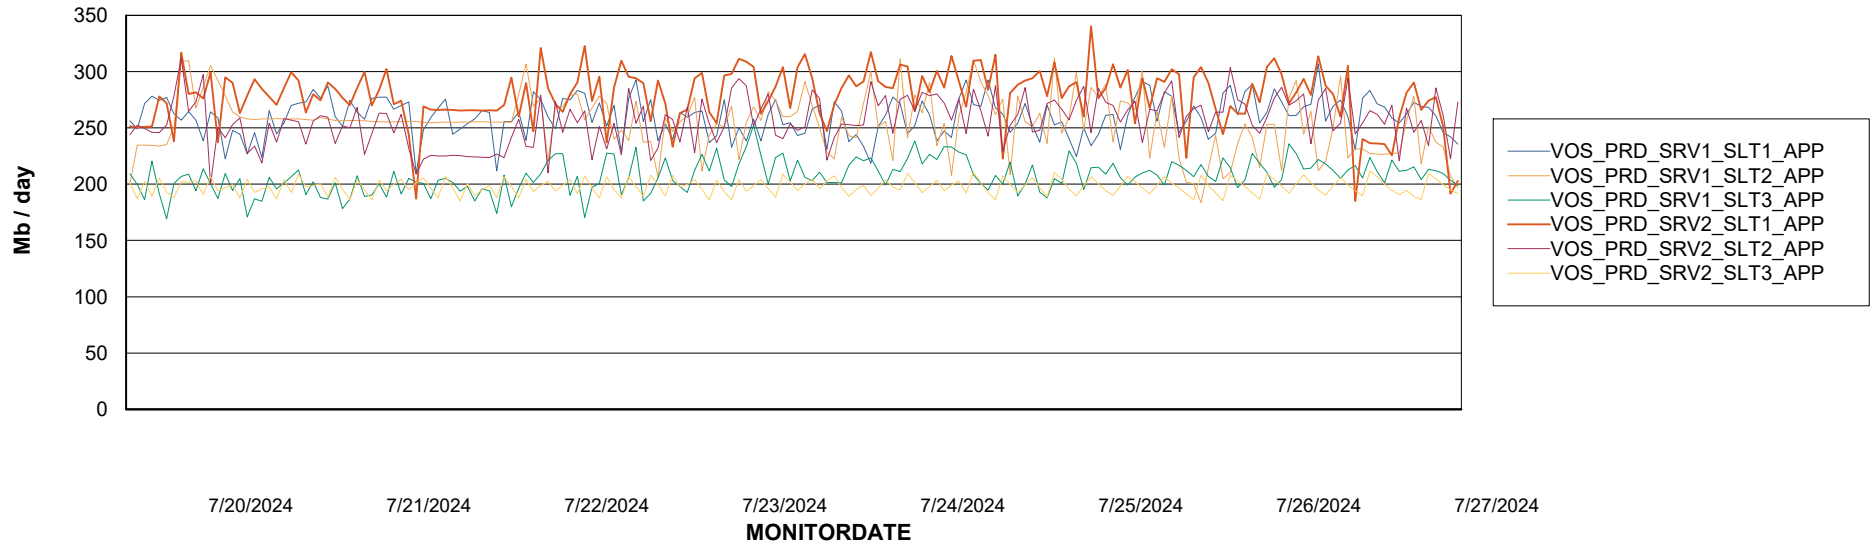

ABSSolute Application Server Services

Avg memory used per ABS Server Service