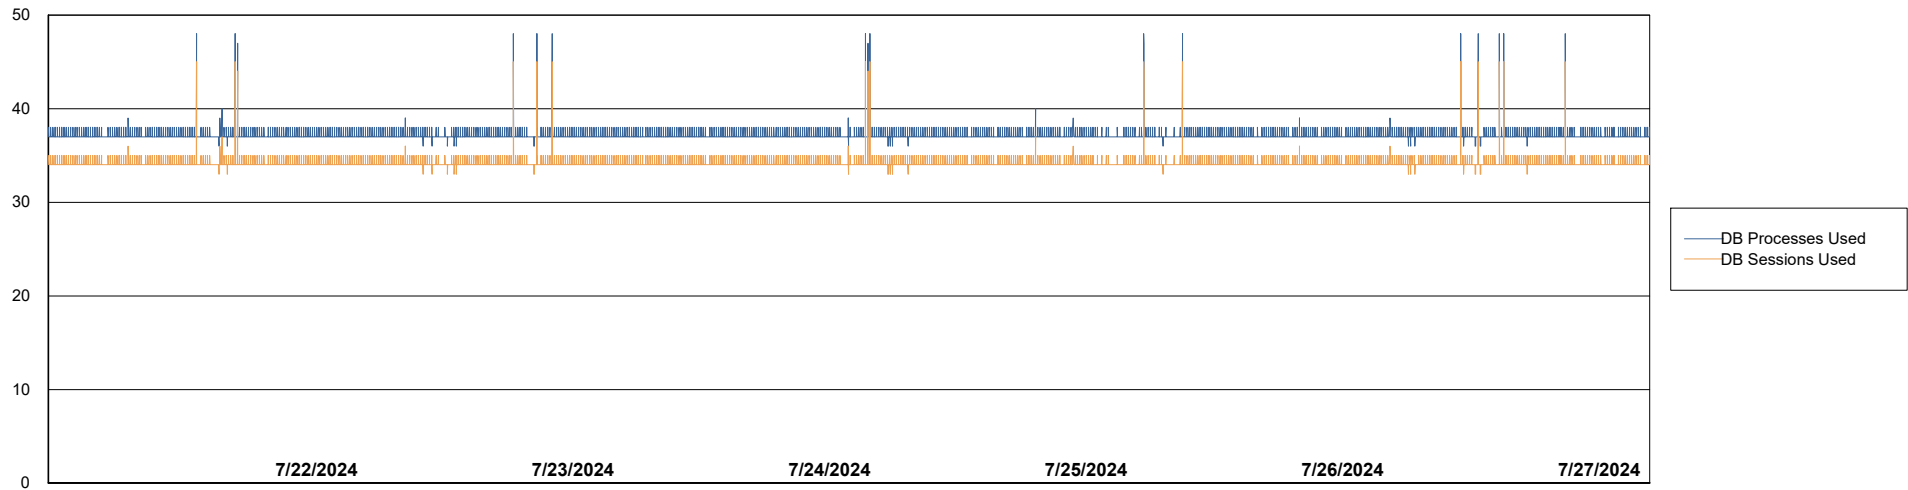

Weekly SLA Customer Report

Customer VEN_Production
Database ID 35

Database Performance VENDB_Production_ABS1

Weekly SLA Customer Report

Customer VEN_Production
Database ID 35

Database Performance VENDB_Standby_ABS1_SB

DB Processes Max 300

Weekly SLA Customer Report

Customer VEN_Production
 Database ID 35

DATABASE SIZE VENDB_Production_ABS1

Database growth over last month

Database Tablespace VENDB_Production_ABS1

Date	Tablespace Name	Filesize (Gb)	Usedsize (Gb)	Percentage free
7/27/2024	ABSDATA	233	196	16
	INDX	219	184	16
7/26/2024	ABSDATA	233	196	16
	INDX	219	184	16
7/25/2024	ABSDATA	233	196	16
	INDX	219	184	16
7/24/2024	ABSDATA	233	196	16
	INDX	219	184	16
7/23/2024	ABSDATA	233	196	16
	INDX	219	184	16
7/22/2024	ABSDATA	233	196	16
	INDX	219	184	16
7/21/2024	ABSDATA	233	196	16
	INDX	219	184	16