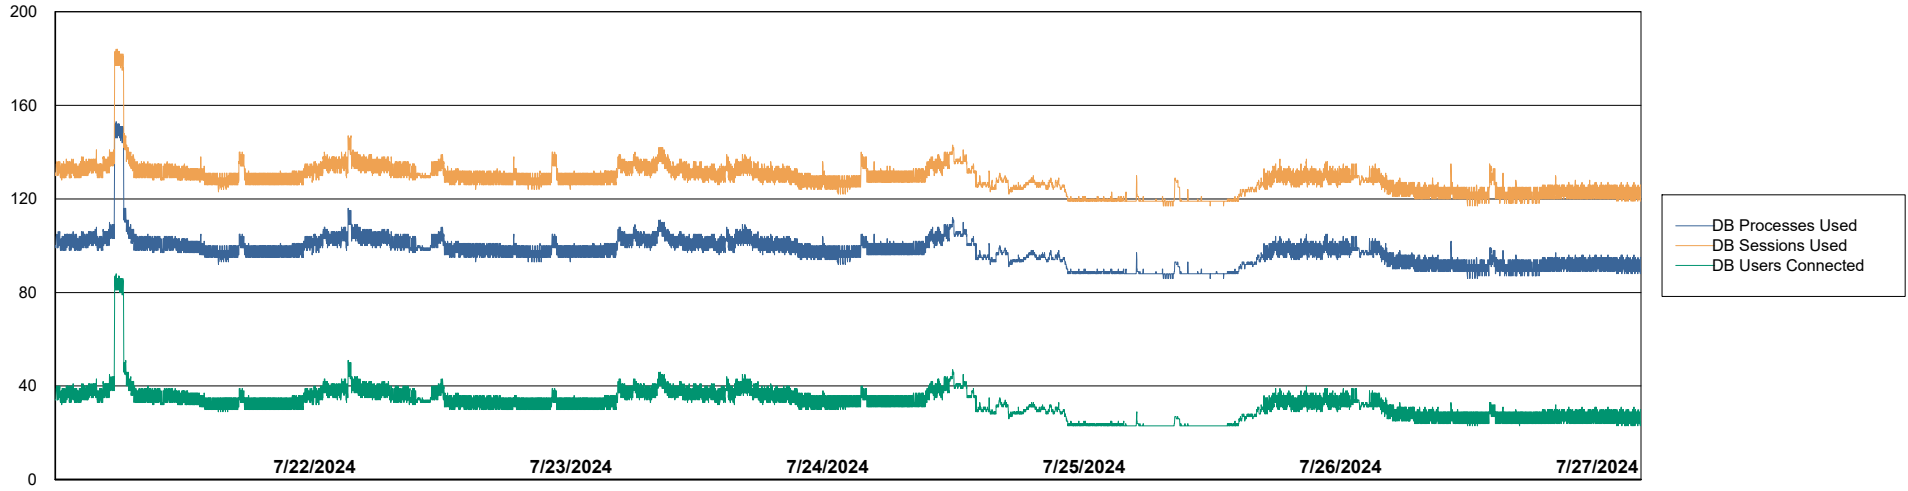

Harddisk Usage VEN_PRD_VENABS07_SB-DB

	Free disk space on C: (%)	Total disk space on C: (Gb)	Used disk space on C: (Gb)	Free disk space on D: (%)	Total disk space on D: (Gb)	Used disk space on D: (Gb)	Free disk space on E: (%)	Total disk space on E: (Gb)	Used disk space on E: (Gb)
7/27/2024	33	102	68	16	1,000	841	88	400	48
7/26/2024	33	102	68	16	1,000	841	88	400	49
7/25/2024	33	102	68	16	1,000	841	86	400	55
7/24/2024	34	102	67	16	1,000	841	87	400	52
7/23/2024	35	102	66	16	1,000	841	87	400	52
7/22/2024	35	102	66	16	1,000	841	87	400	50
7/21/2024	35	102	66	16	1,000	841	88	400	50

Weekly SLA Customer Report

Customer VEN_Production
Database ID 35

Database Performance VENDB_Production_ABS1

Weekly SLA Customer Report

Customer VEN_Production
Database ID 35

Database Performance VENDB_Standby_ABS1_SB