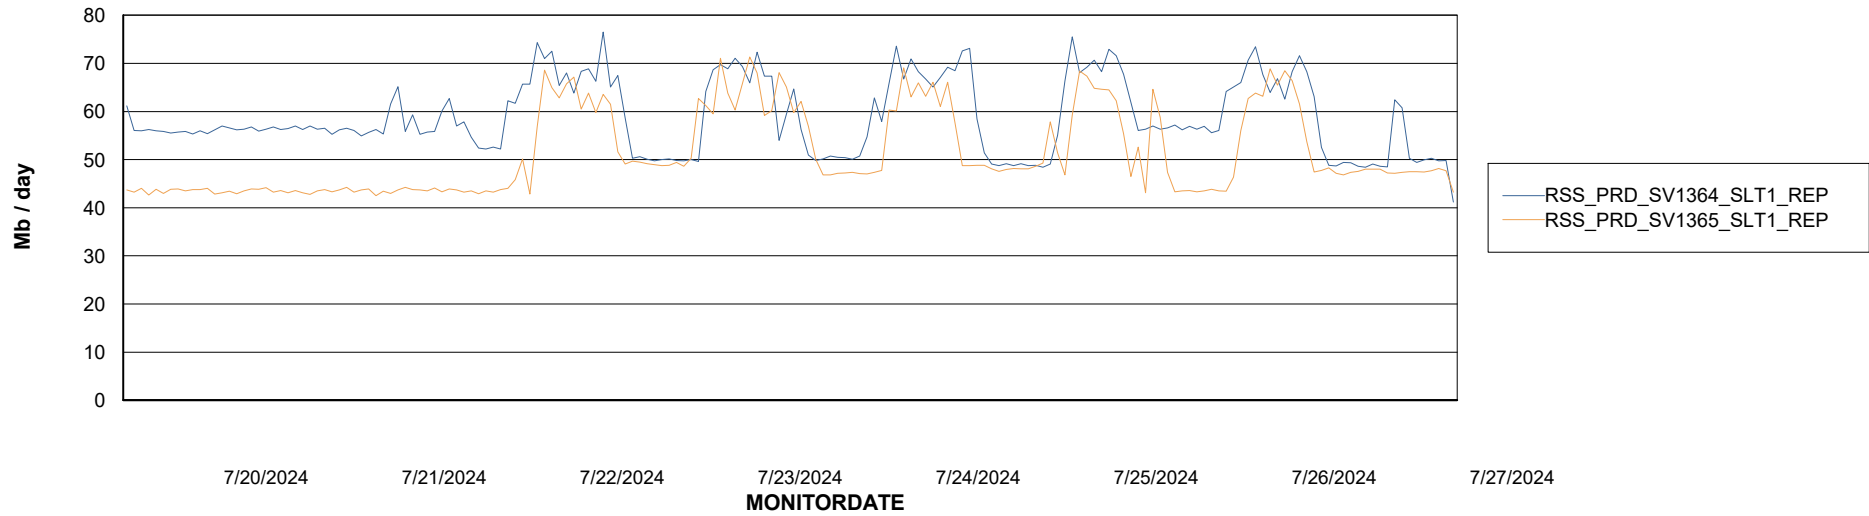

ABSSolute Application ReportServer Services

Avg memory used per ReportServer Service