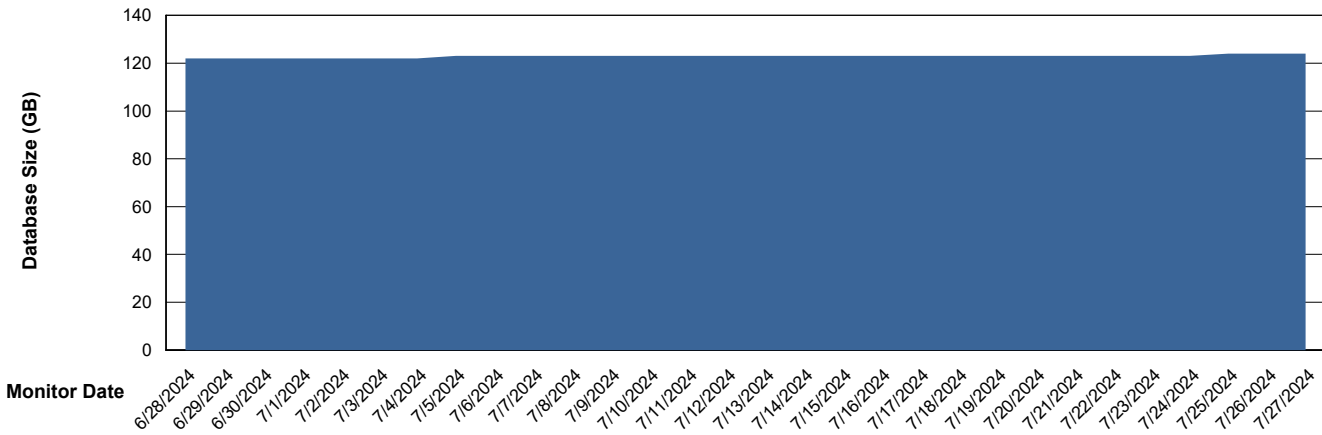

DATABASE SIZE RSS_PRD_SV1364_PRD_ABS1

Database growth over last month