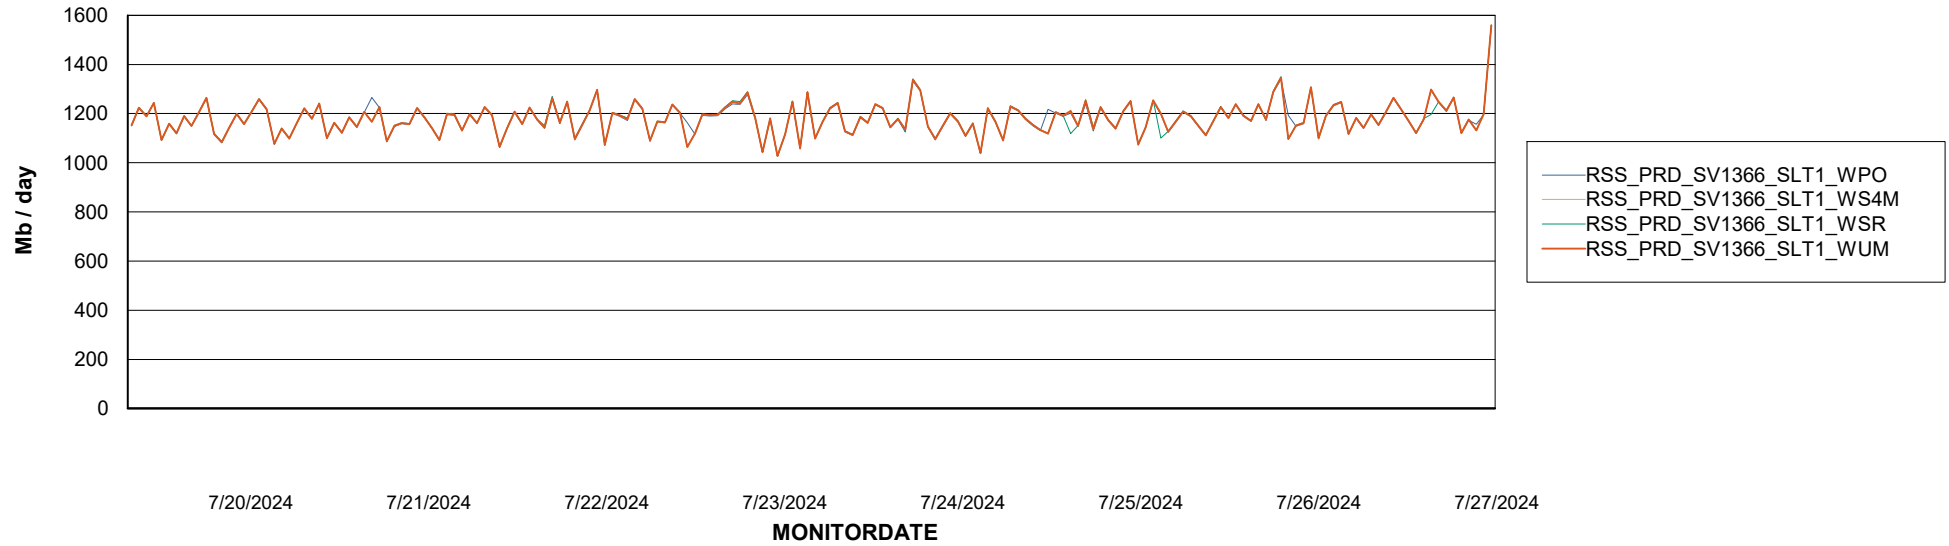

ABSSolute Web Component Services

Avg memory used per ABS Web component