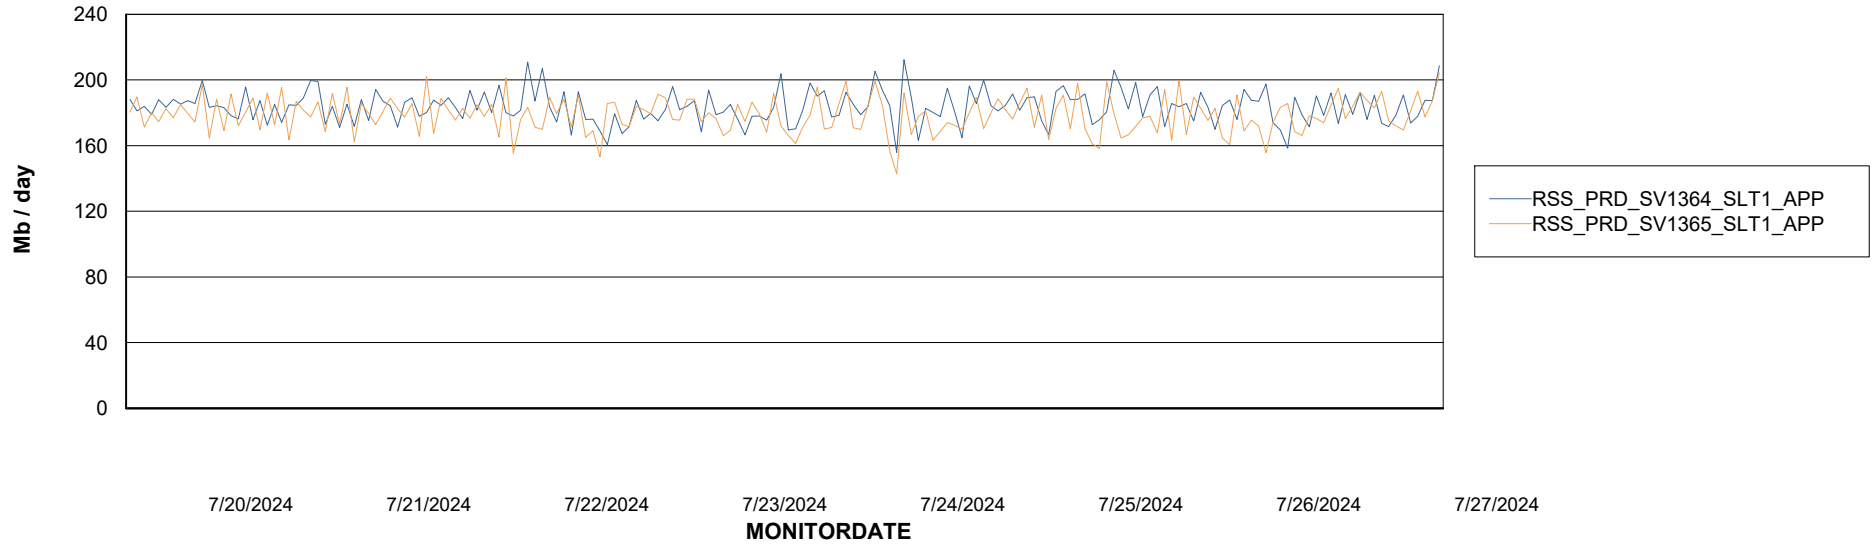

ABSSolute Application Server Services

Avg memory used per ABS Server Service