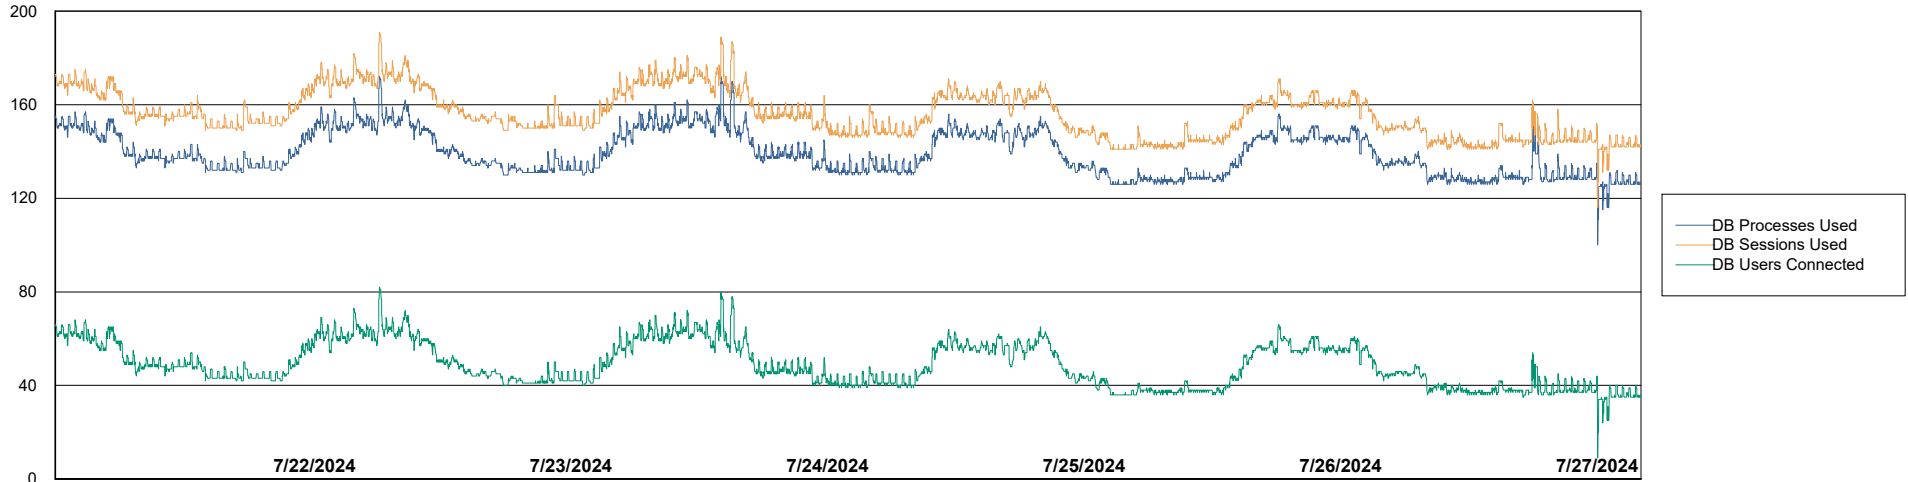

Database Performance RFL_PRD_ABS01_DB