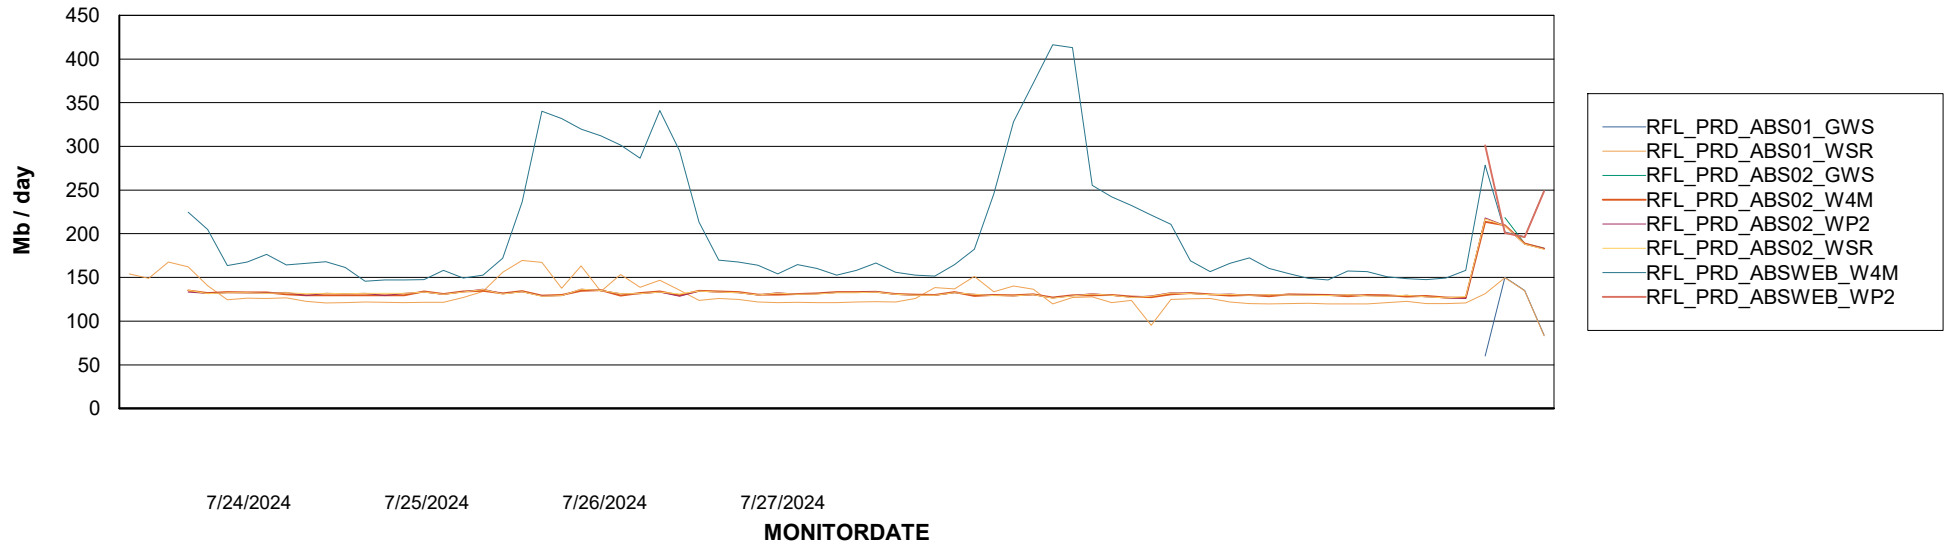

ABSSolute Web Component Services

Avg memory used per ABS Web component