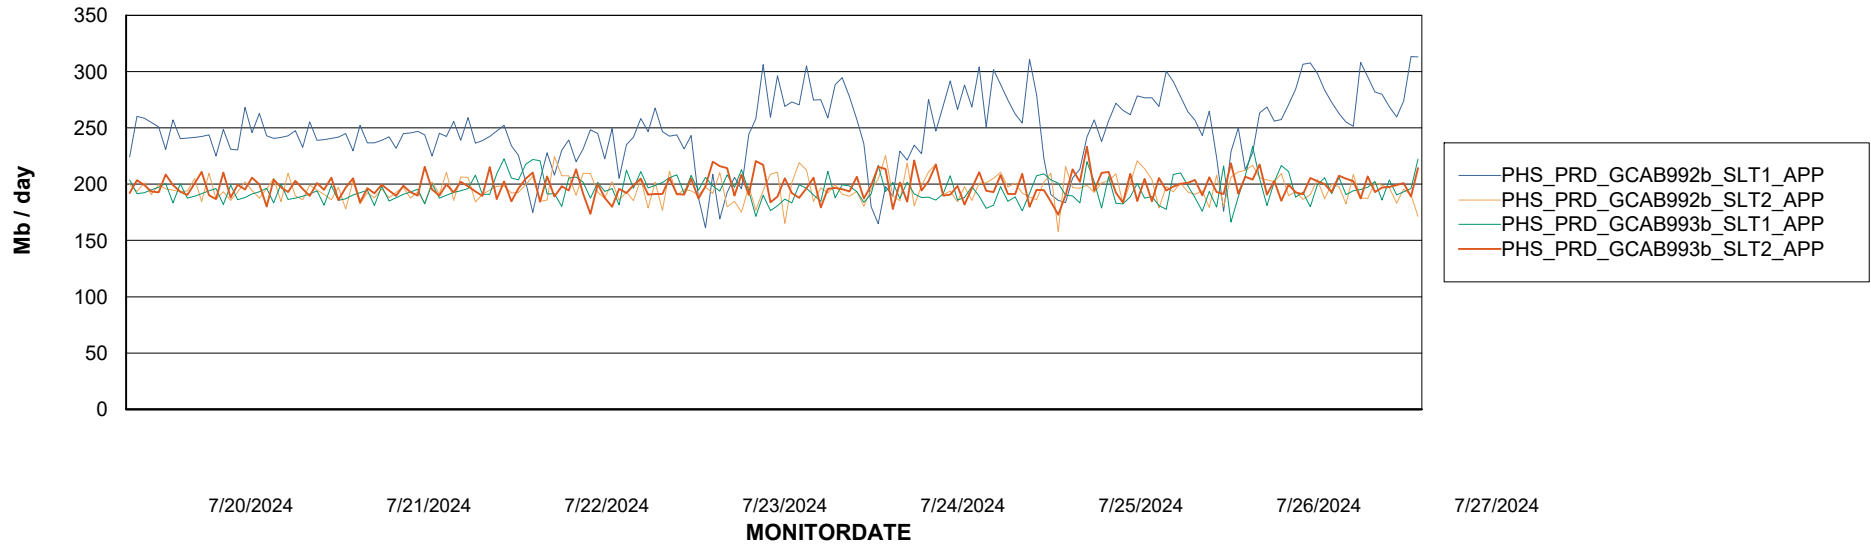

ABSSolute Application Server Services

Avg memory used per ABS Server Service