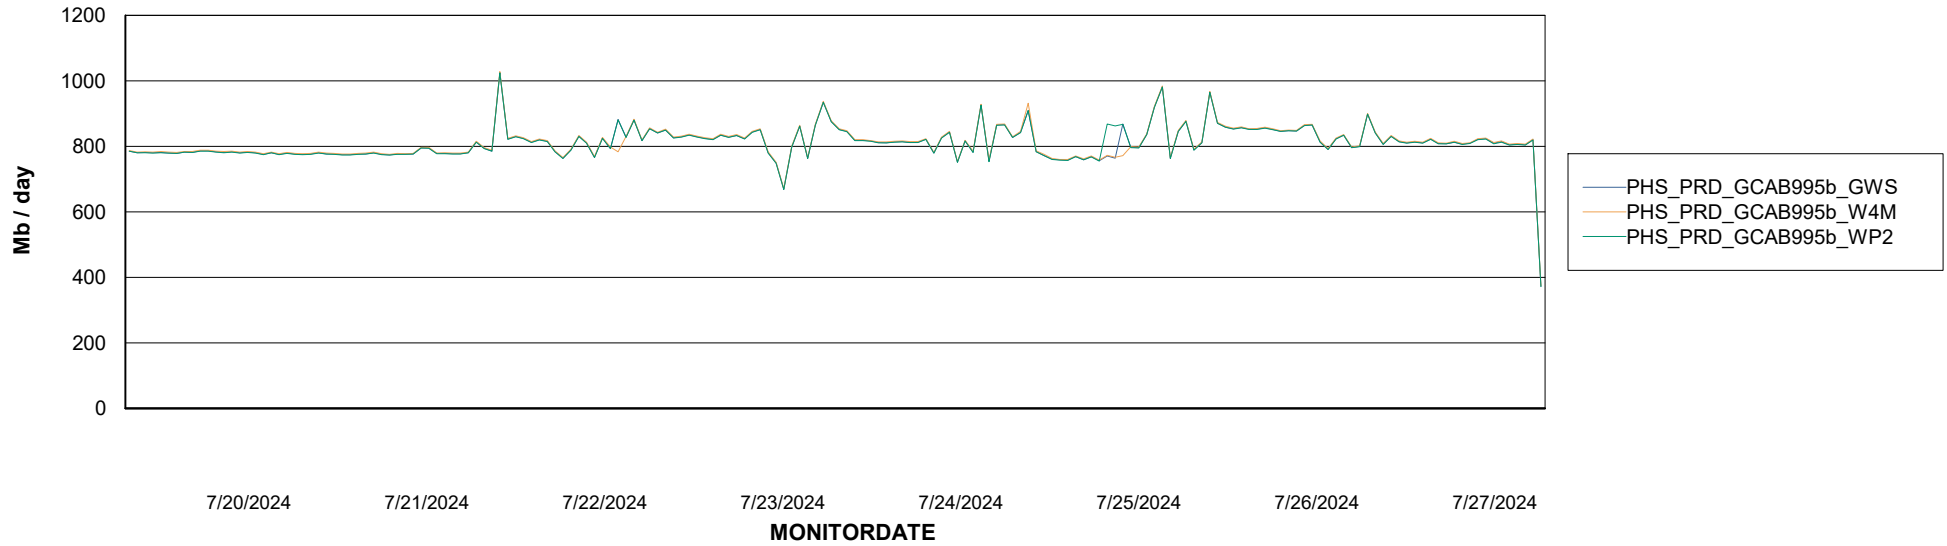

ABSSolute Web Component Services

Avg memory used per ABS Web component