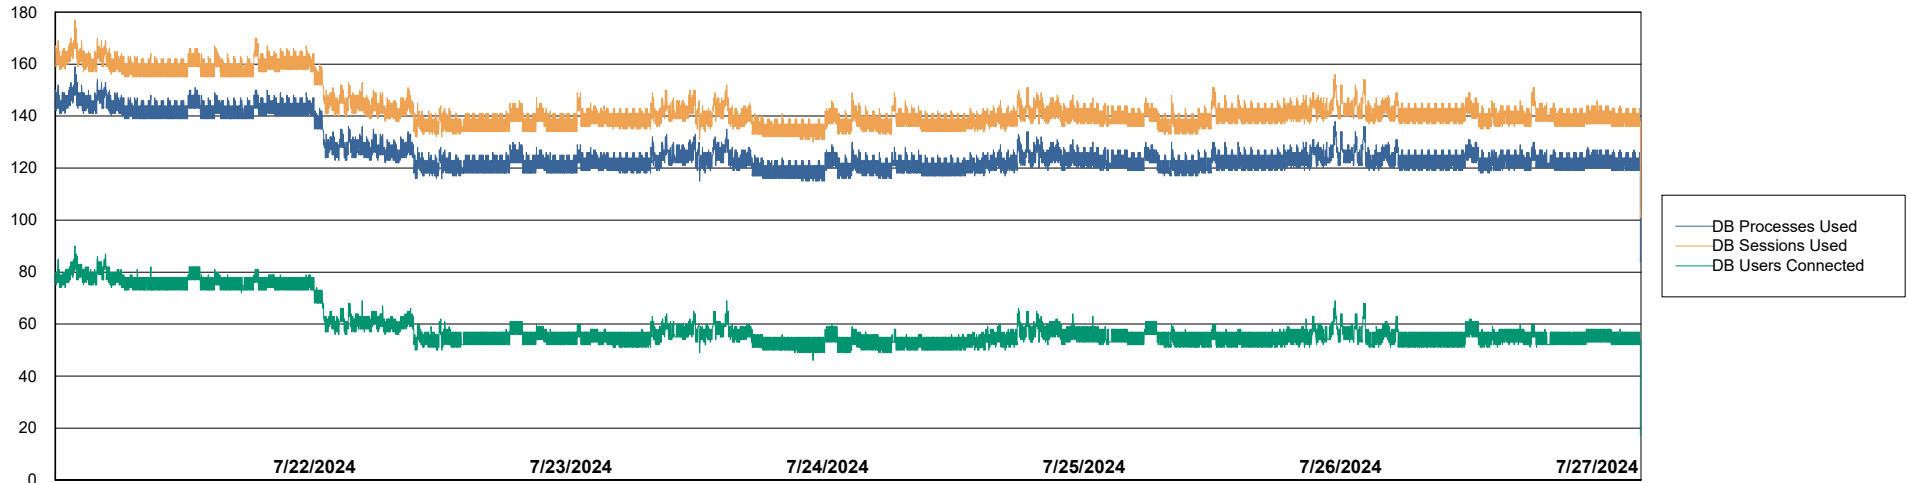

Database Performance PHS_PRD_GCAB992B_ABS1