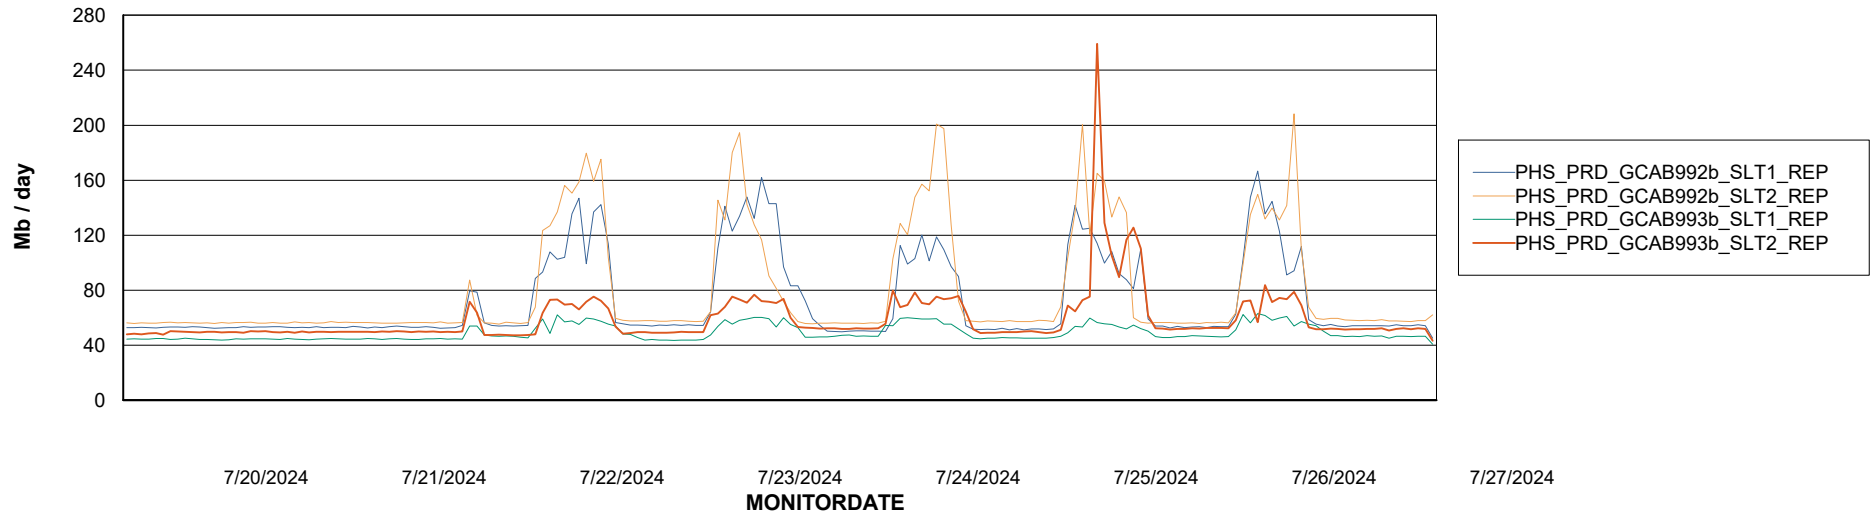

ABSSolute Application ReportServer Services

Avg memory used per ReportServer Service