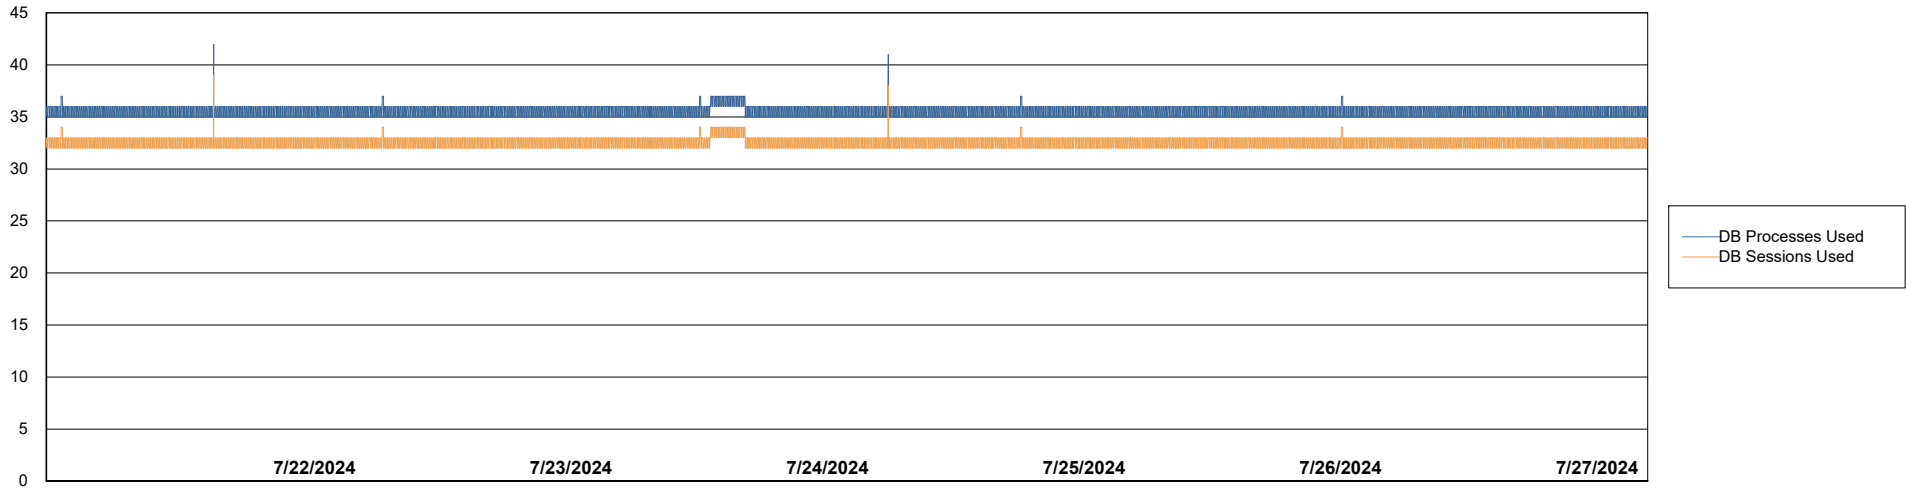

Database Performance PHS_PRD_GCAB993B_HSBABS1

DB Processes Max 1,000