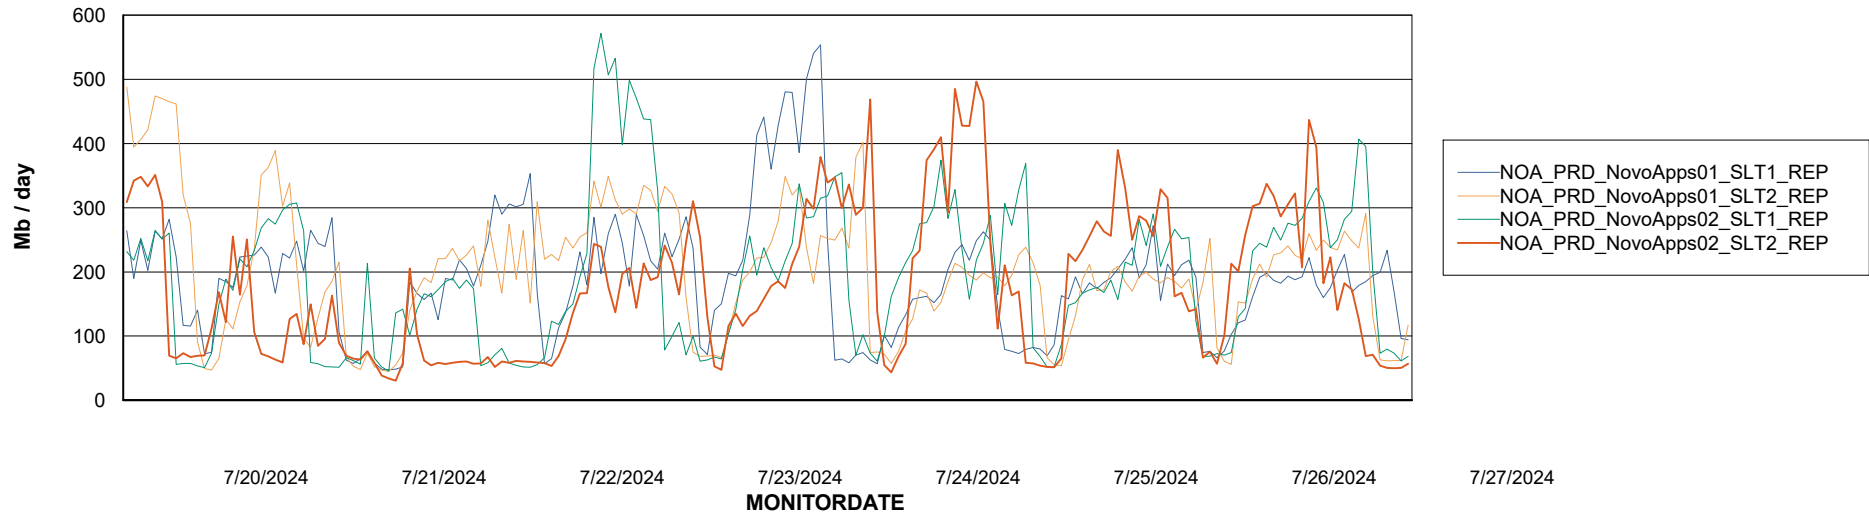

ABSSolute Application ReportServer Services

Avg memory used per ReportServer Service