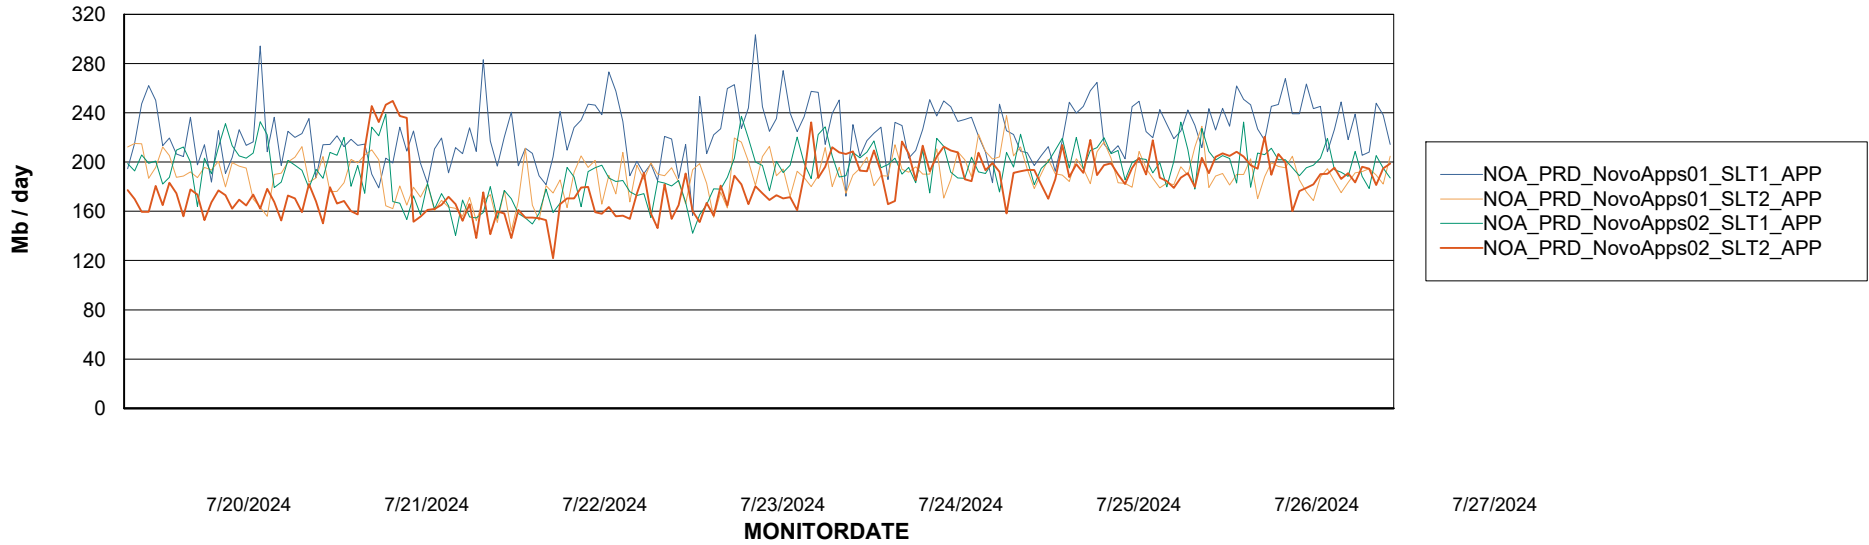

ABSSolute Application Server Services

Avg memory used per ABS Server Service