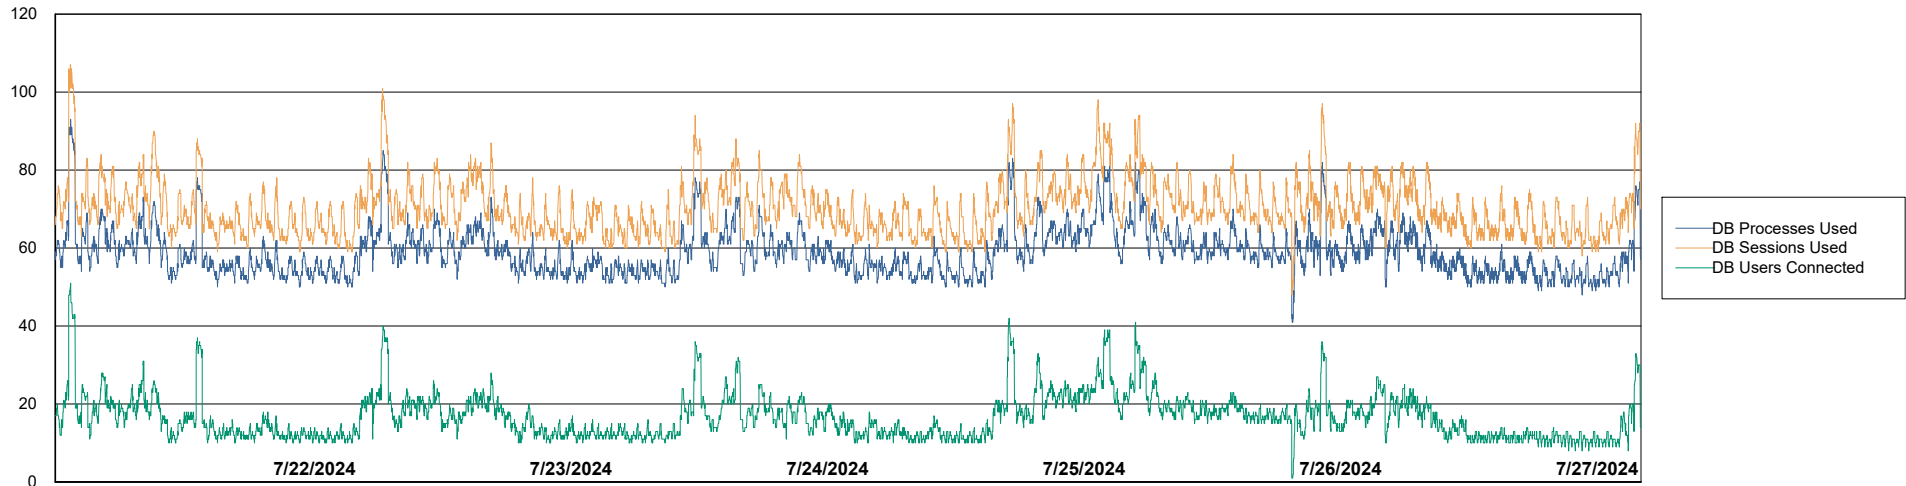

DB Processes Max 300

Weekly SLA Customer Report

Customer NOA_Production (24/7)
Database ID 116

Database Performance NOA_PRD_NOVOBI_ABS1

Weekly SLA Customer Report

Customer NOA_Production (24/7)
Database ID 116