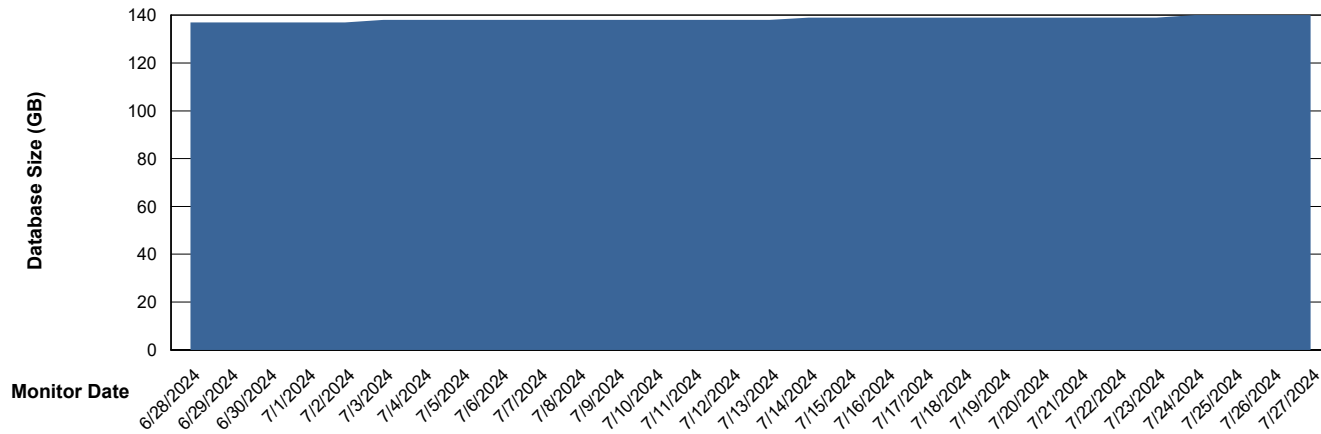

DATABASE SIZE NOA_PRD_NOVOBI_ABS1

Database growth over last month