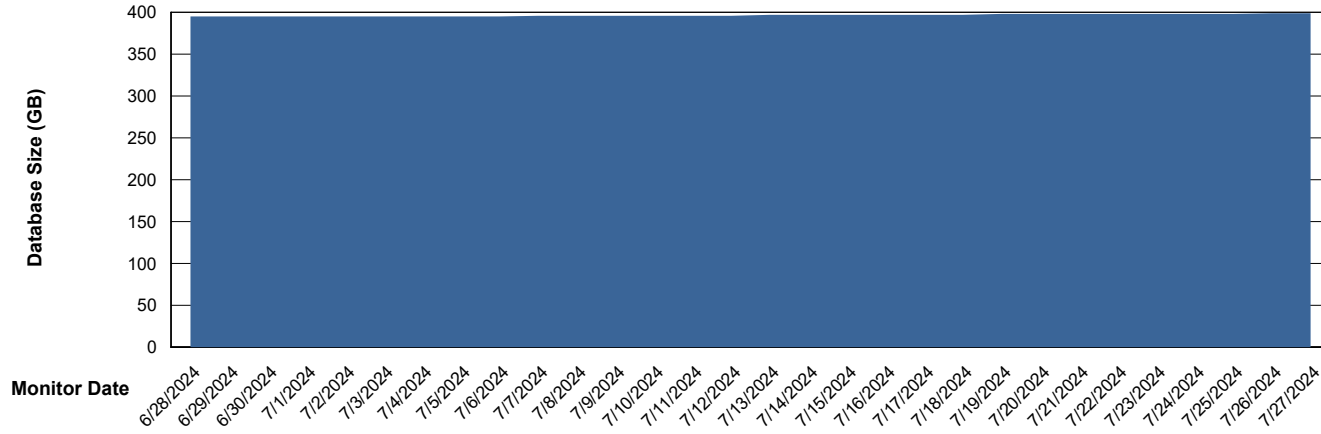

DB Processes Max 300

Weekly SLA Customer Report

Customer NOA_Production (24/7)
Database ID 116

Database Performance NOA_PRD_NOVOBI_ABS1

Weekly SLA Customer Report

Customer NOA_Production (24/7)
Database ID 116

DATABASE SIZE NOA_PRD_NovoABS01_ABS1

Database growth over last month

DATABASE SIZE NOA_PRD_NOVOBI_ABS1

Database growth over last month

Weekly SLA Customer Report

Customer NOA_Production (24/7)
 Database ID 116