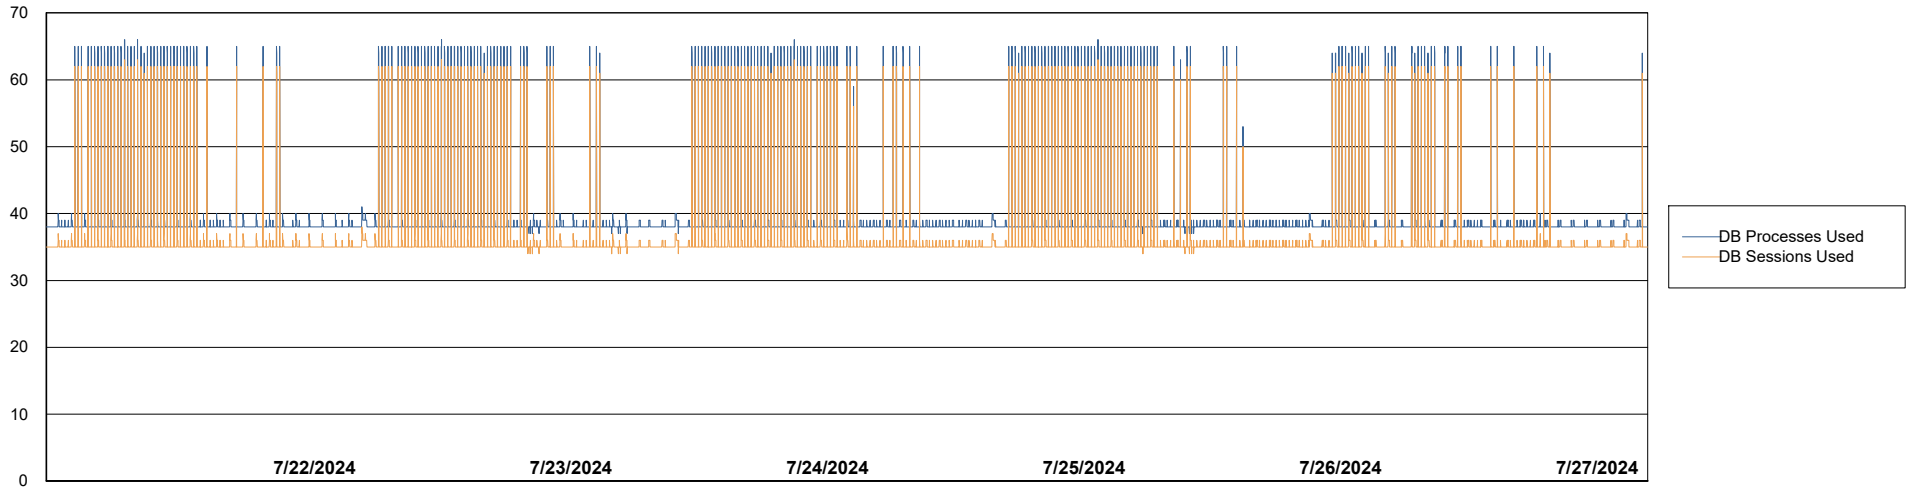

Database Performance NOA_PRD_NovoABS03_HSBABS1

DB Processes Max 300