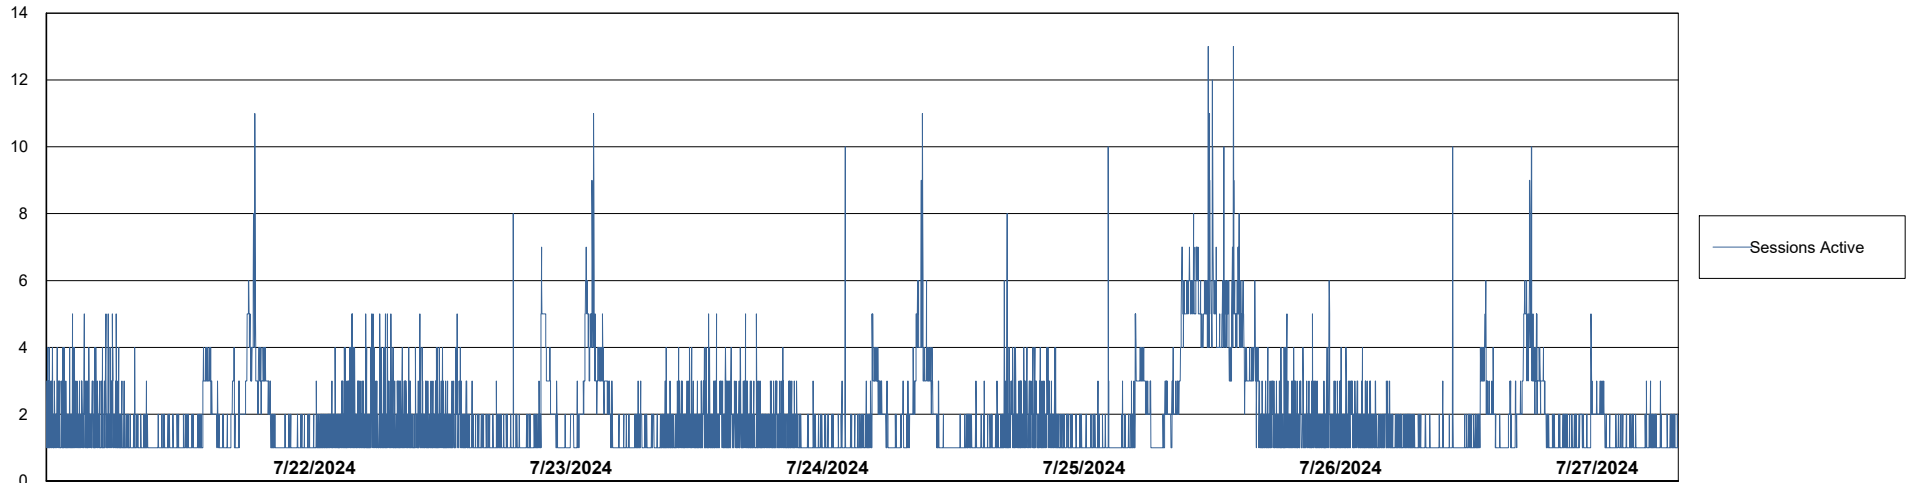

Weekly SLA Customer Report

Customer LTS(CleanLease)_Production
Database ID 126

Database Performance LTS_PRD_CLSABSBI01_ABS1

Weekly SLA Customer Report

Customer LTS(CleanLease)_Production
Database ID 126

Database Performance LTS_PRD_CLSABSD01_ABS1