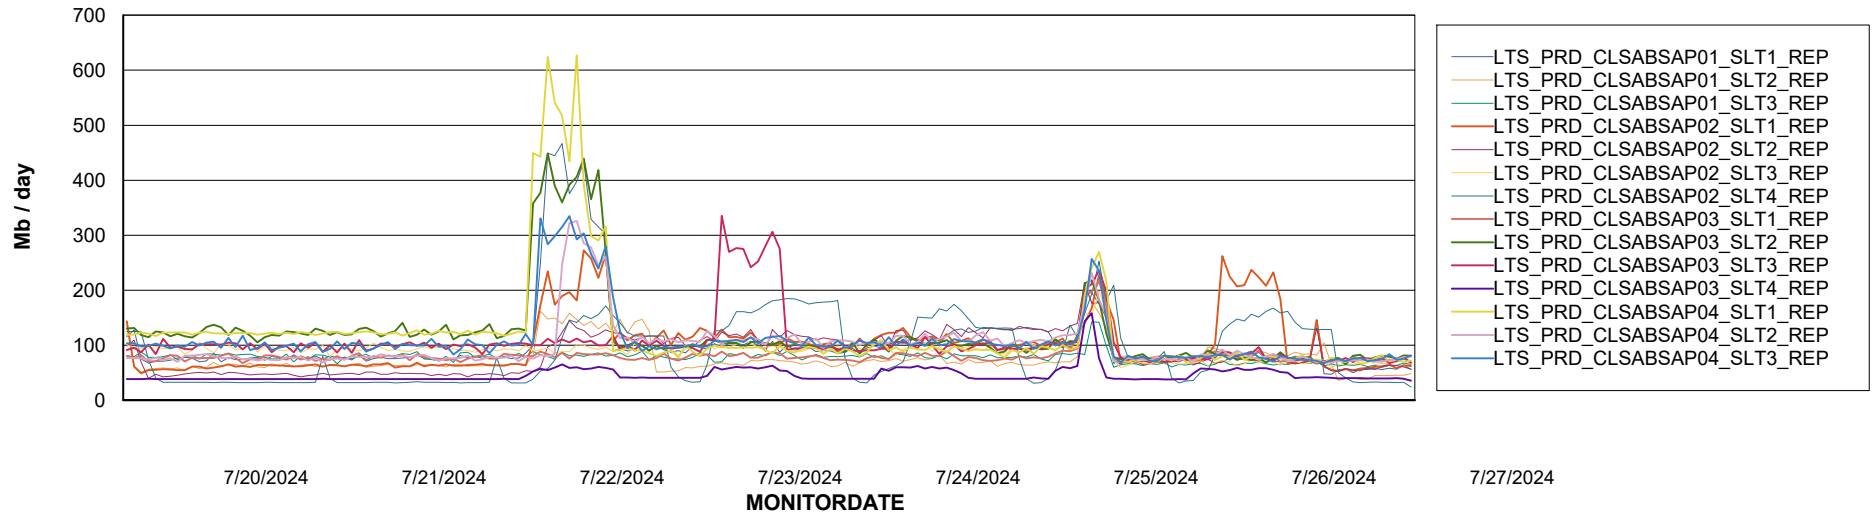

ABSSolute Application ReportServer Services

Avg memory used per ReportServer Service