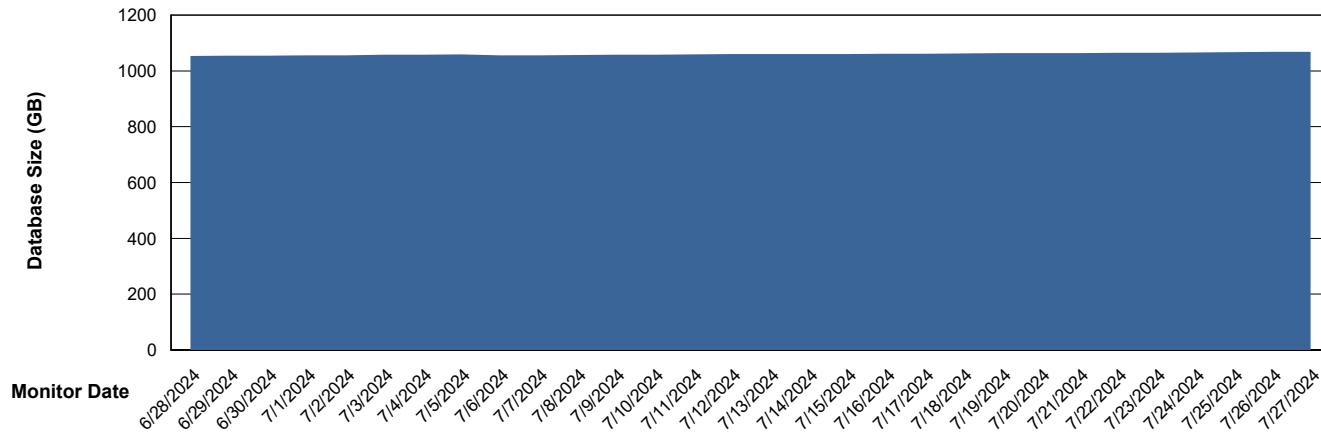

Customer LTS(CleanLease)_Production
Database ID 126

DATABASE SIZE LTS_PRD_CLSABSBI01_ABS1

Database growth over last month

DATABASE SIZE LTS_PRD_CLSABSDB01_ABS1

Database growth over last month

Weekly SLA Customer Report