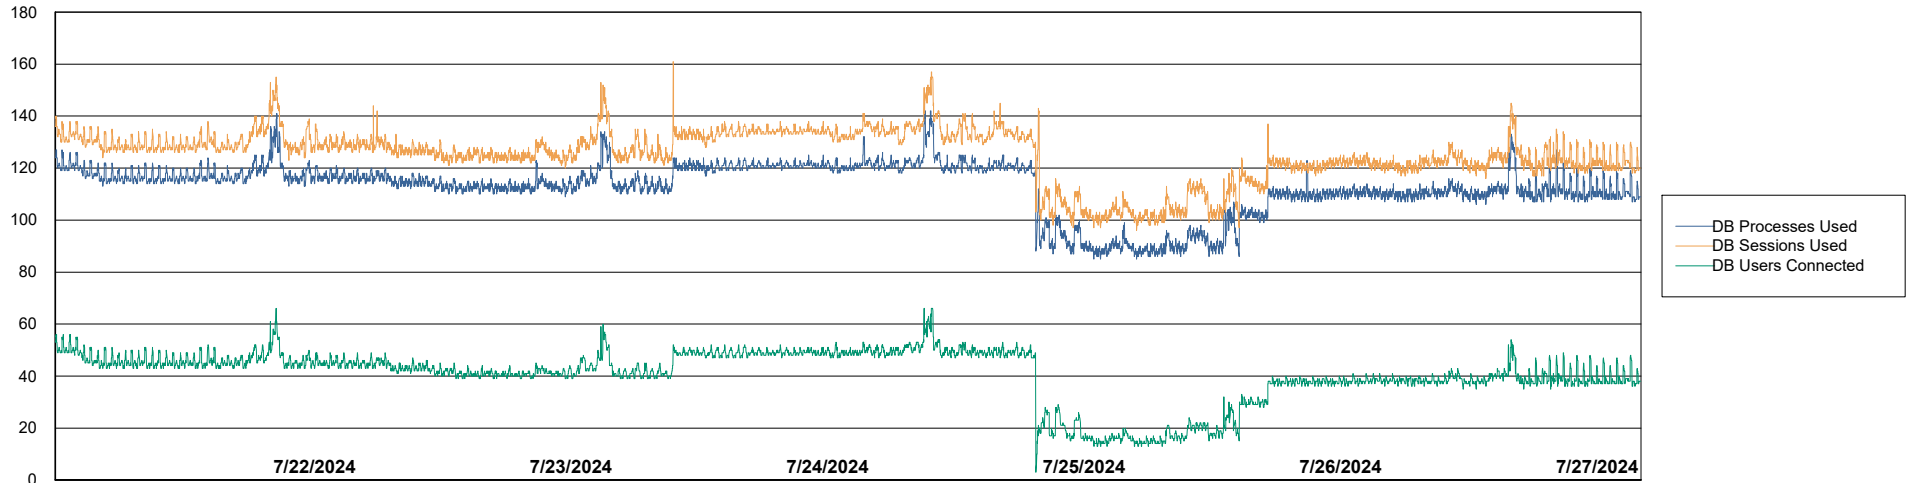

Database Performance LTS_PRD_CLSABSBI01_ABS1