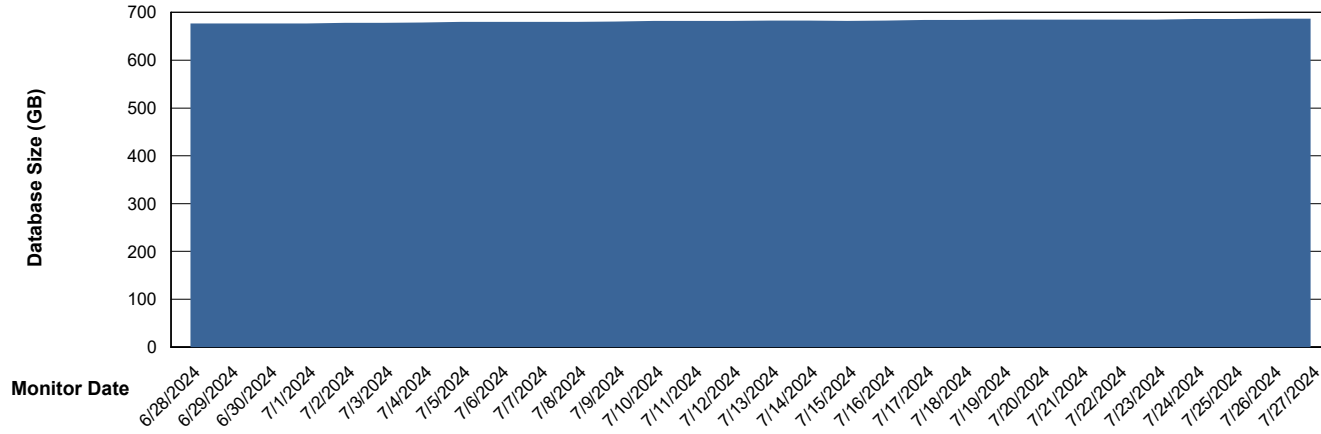

DATABASE SIZE LTS_PRD_CLSABSBI01_ABS1

Database growth over last month