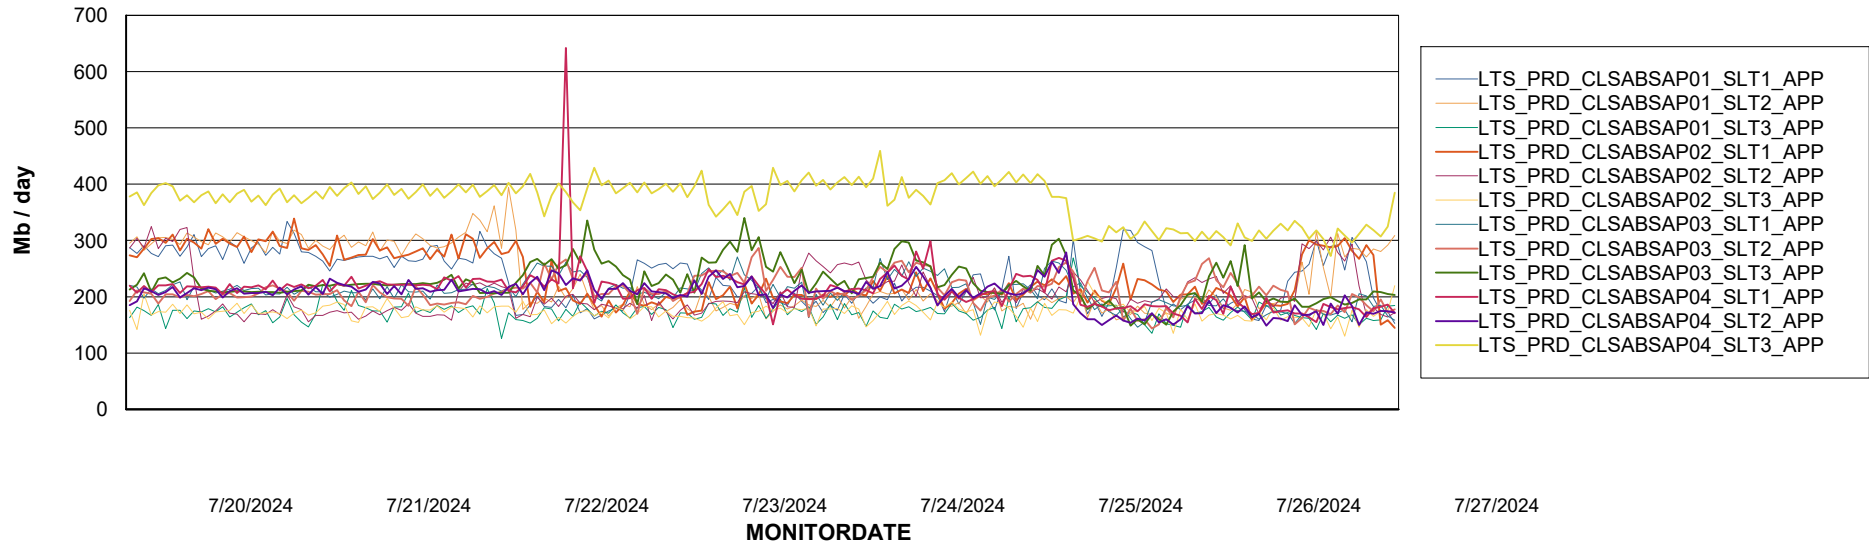

ABSSolute Application Server Services

Avg memory used per ABS Server Service