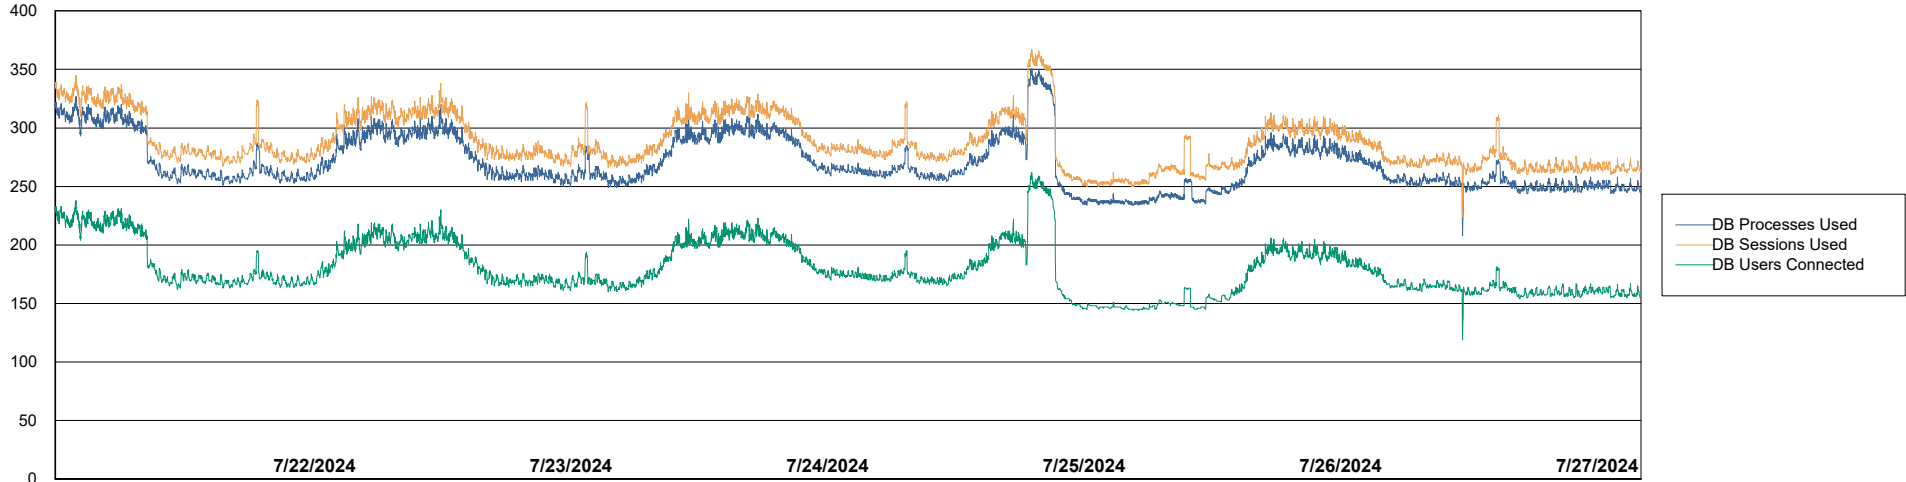

Weekly SLA Customer Report

Customer LTS(CleanLease)_Production
Database ID 126

Database Performance LTS_PRD_CLSABSBI01_ABS1

Weekly SLA Customer Report

Customer LTS(CleanLease)_Production
Database ID 126

Database Performance LTS_PRD_CLSABSD01_ABS1