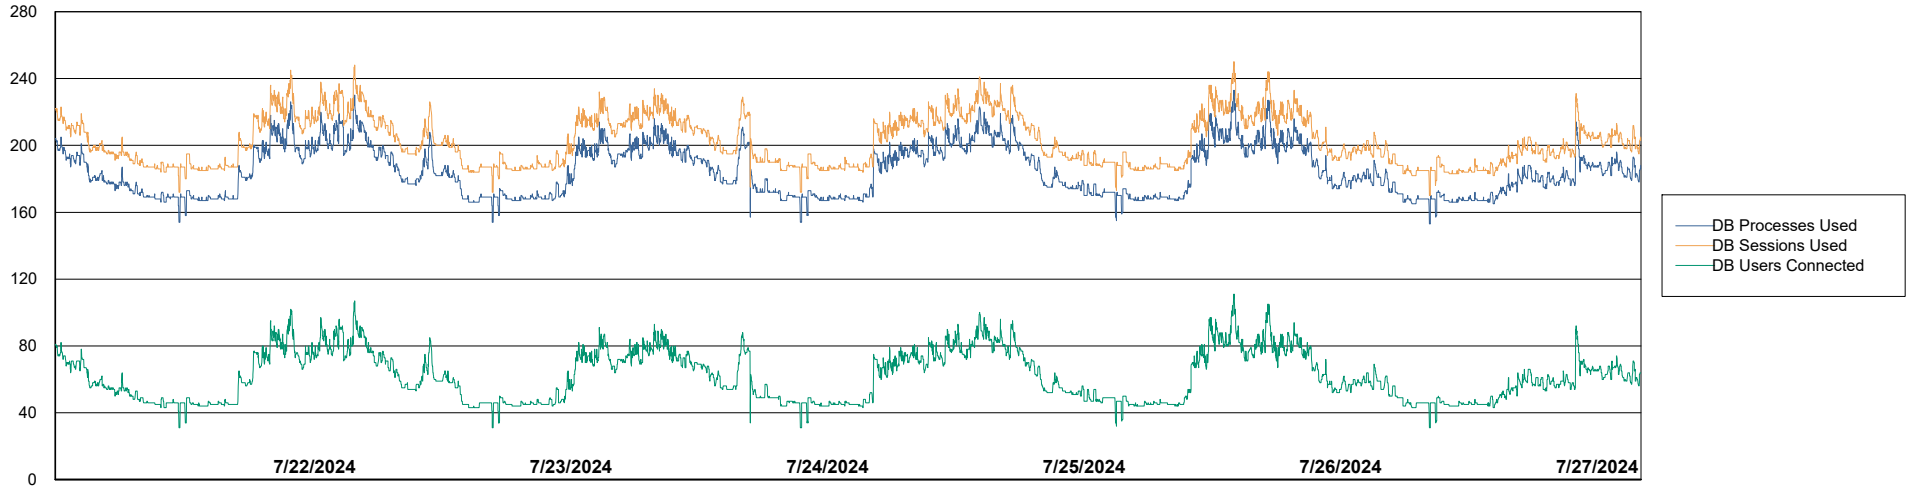

Weekly SLA Customer Report

Customer LSS_CHINA_Production
 Database ID 202

Harddisk Usage LSS_CHINA_PRD_liazcne2VMProdABSSoluteDB1

	Free disk space on / (%)	Total disk space on / (Gb)	Used disk space on / (Gb)	Free disk space on /boot (%)	Total disk space on /boot (Gb)	Used disk space on /boot (Gb)	Free disk space on /u01 (%)	Total disk space on /u01 (Gb)	Used disk space on /u01 (Gb)	Free disk space on /u02 (%)
7/27/2024	77	63	15	69	0	0	49	49	24	42
7/26/2024	77	63	15	69	0	0	49	49	24	42
7/25/2024	77	63	15	69	0	0	49	49	24	42
7/24/2024	77	63	15	69	0	0	49	49	24	42
7/23/2024	77	63	15	69	0	0	49	49	24	42
7/22/2024	77	63	15	69	0	0	50	49	23	42
7/21/2024	77	63	15	69	0	0	50	49	23	42

Harddisk Usage LSS_CHINA_PRD_liazcne2VMProdABSSoluteDB2

	Free disk space on / (%)	Total disk space on / (Gb)	Used disk space on / (Gb)	Free disk space on /boot (%)	Total disk space on /boot (Gb)	Used disk space on /boot (Gb)	Free disk space on /u01 (%)	Total disk space on /u01 (Gb)	Used disk space on /u01 (Gb)	Free disk space on /u02 (%)
7/27/2024	89	63	7	69	0	0	71	49	13	45
7/26/2024	89	63	7	69	0	0	71	49	13	45
7/25/2024	89	63	7	69	0	0	71	49	13	45
7/24/2024	89	63	7	69	0	0	71	49	13	45
7/23/2024	89	63	7	69	0	0	71	49	13	45
7/22/2024	89	63	7	69	0	0	71	49	13	45
7/21/2024	89	63	7	69	0	0	71	49	13	45

Weekly SLA Customer Report

Customer LSS_CHINA_Production
Database ID 202

Database Performance LSS_CHINA_PRD_liazcne2VMPProdABSSoluteDB1_ABS1

Weekly SLA Customer Report

Customer LSS_CHINA_Production
Database ID 202