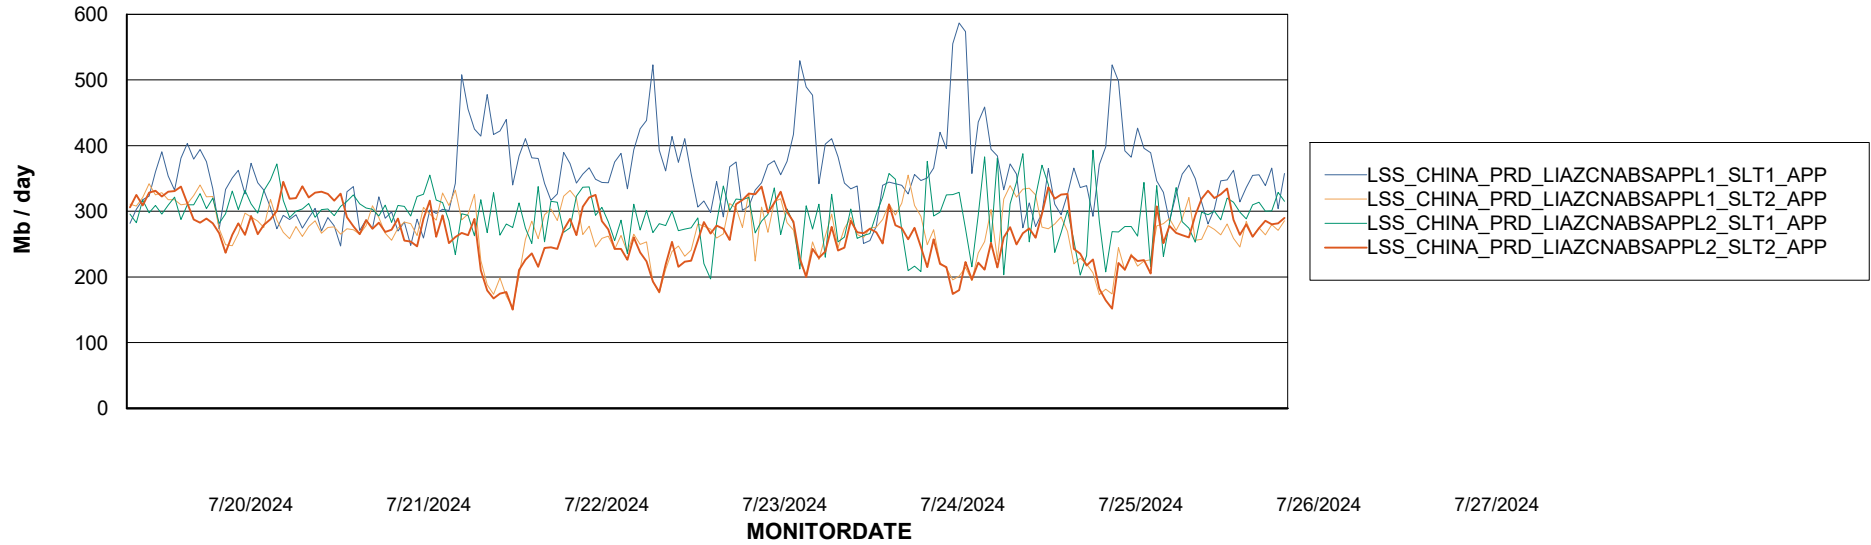

ABSSolute Application Server Services

Avg memory used per ABS Server Service