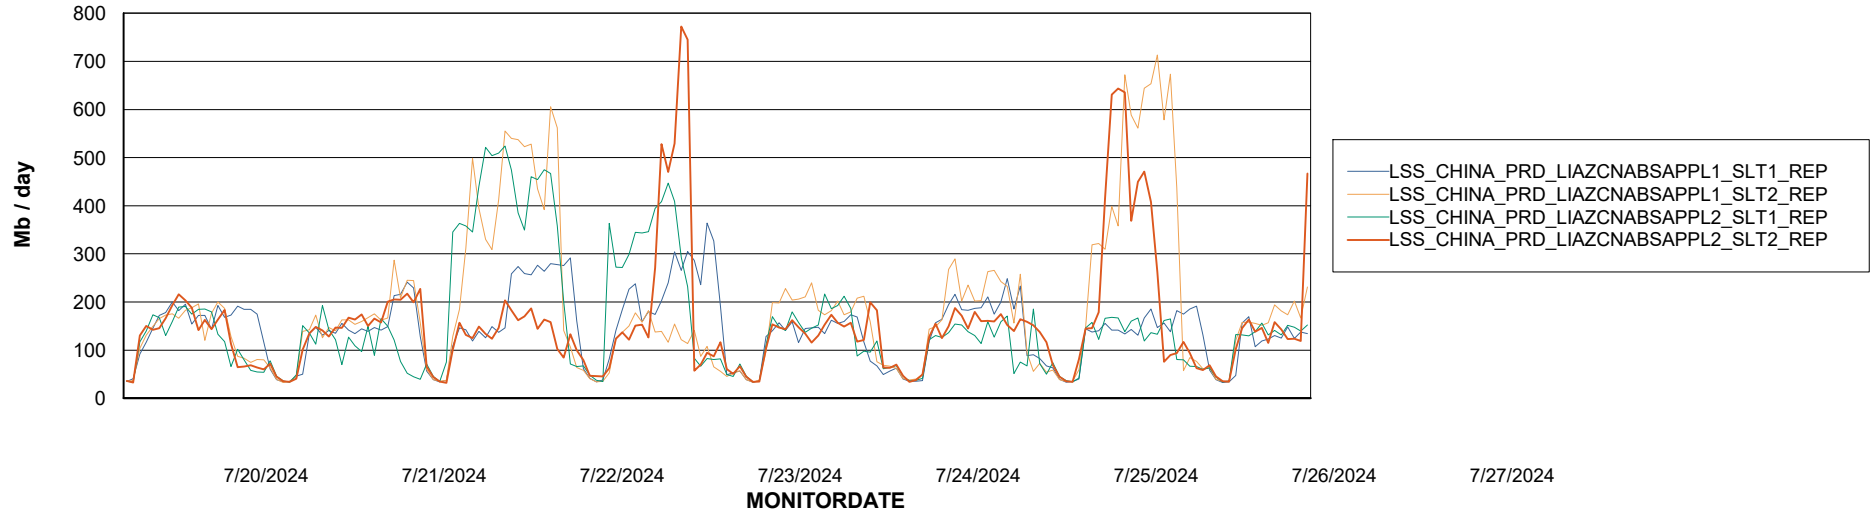

ABSSolute Application ReportServer Services

Avg memory used per ReportServer Service