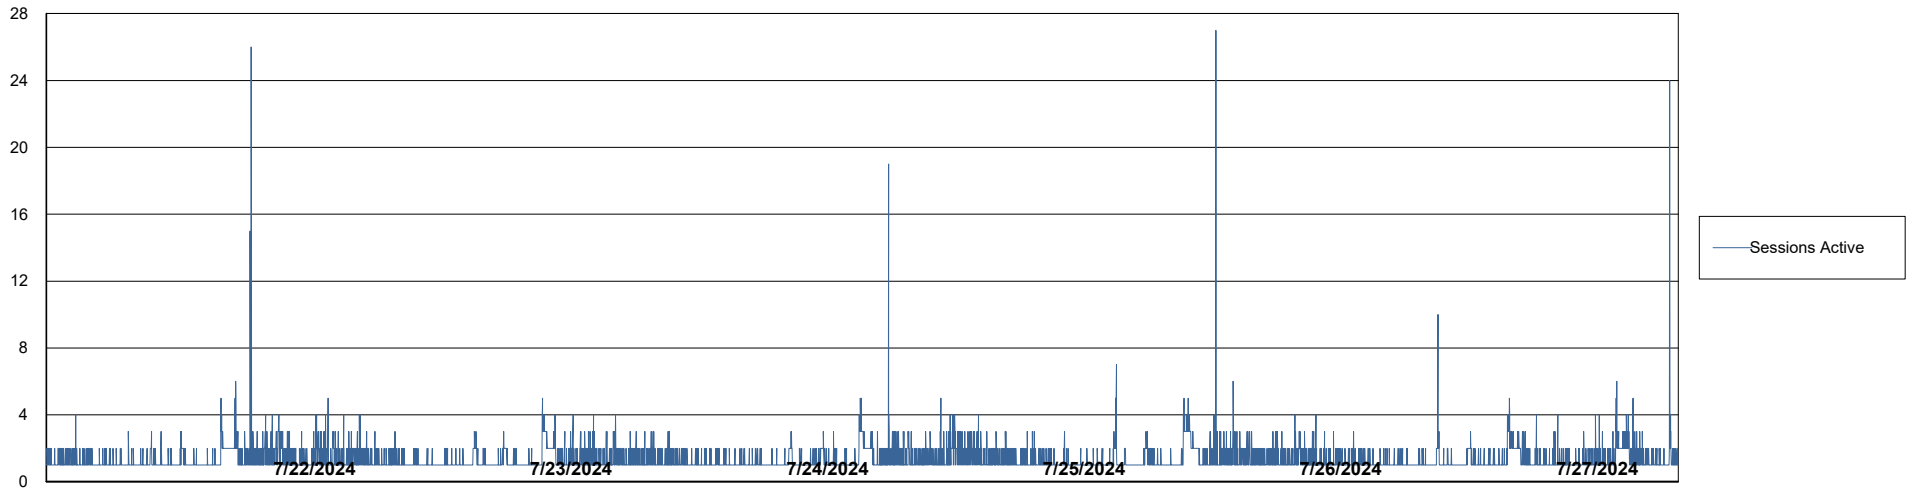

Weekly SLA Customer Report

Customer LSS_CHINA_Production
 Database ID 202

Harddisk Usage LSS_CHINA_PRD_liazcne2VMProdABSSoluteDB1

	Free disk space on / (%)	Total disk space on / (Gb)	Used disk space on / (Gb)	Free disk space on /boot (%)	Total disk space on /boot (Gb)	Used disk space on /boot (Gb)	Free disk space on /u01 (%)	Total disk space on /u01 (Gb)	Used disk space on /u01 (Gb)	Free disk space on /u02 (%)
7/27/2024	77	63	15	69	0	0	49	49	24	42
7/26/2024	77	63	15	69	0	0	49	49	24	42
7/25/2024	77	63	15	69	0	0	49	49	24	42
7/24/2024	77	63	15	69	0	0	49	49	24	42
7/23/2024	77	63	15	69	0	0	49	49	24	42
7/22/2024	77	63	15	69	0	0	50	49	23	42
7/21/2024	77	63	15	69	0	0	50	49	23	42

Harddisk Usage LSS_CHINA_PRD_liazcne2VMProdABSSoluteDB2

	Free disk space on / (%)	Total disk space on / (Gb)	Used disk space on / (Gb)	Free disk space on /boot (%)	Total disk space on /boot (Gb)	Used disk space on /boot (Gb)	Free disk space on /u01 (%)	Total disk space on /u01 (Gb)	Used disk space on /u01 (Gb)	Free disk space on /u02 (%)
7/27/2024	89	63	7	69	0	0	71	49	13	45
7/26/2024	89	63	7	69	0	0	71	49	13	45
7/25/2024	89	63	7	69	0	0	71	49	13	45
7/24/2024	89	63	7	69	0	0	71	49	13	45
7/23/2024	89	63	7	69	0	0	71	49	13	45
7/22/2024	89	63	7	69	0	0	71	49	13	45
7/21/2024	89	63	7	69	0	0	71	49	13	45

Weekly SLA Customer Report

Customer LSS_CHINA_Production
Database ID 202

Database Performance LSS_CHINA_PRD_liazcne2VMPProdABSSoluteDB1_ABS1

Weekly SLA Customer Report

Customer LSS_CHINA_Production
Database ID 202