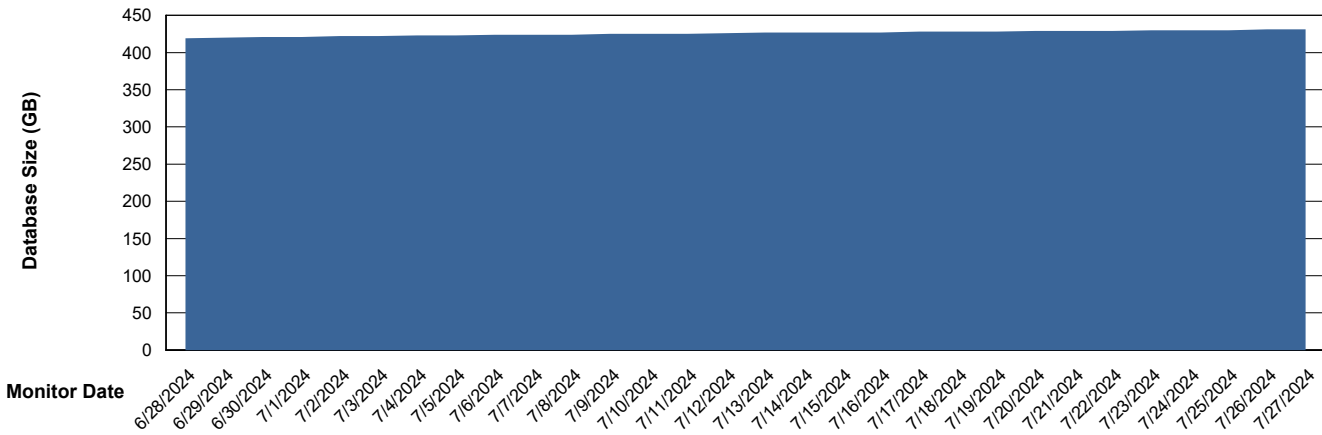

Database Performance LSS_CHINA_PRD_liazcne2VMProdABSSoluteDB2_HSBABS1

DB Processes Max 1,000
DB Processes Max 0
DB Processes Max 4

Weekly SLA Customer Report

Customer LSS_CHINA_Production
 Database ID 202

DATABASE SIZE LSS_CHINA_PRD_liazcne2VMProdABSSoluteDB1_ABS1

Database growth over last month

Database Tablespace LSS_CHINA_PRD_liazcne2VMProdABSSoluteDB1_ABS1

Date	Tablespace Name	Filesize (Gb)	Usedsize (Gb)	Percentage free
7/27/2024	ABSDATA	445	378	15
	INDX	42	31	27
7/26/2024	ABSDATA	445	378	15
	INDX	42	31	27
7/25/2024	ABSDATA	445	378	15
	INDX	42	31	27
7/24/2024	ABSDATA	445	377	15
	INDX	42	31	27
7/23/2024	ABSDATA	445	377	15
	INDX	42	31	27
7/22/2024	ABSDATA	445	377	15
	INDX	42	31	27
7/21/2024	ABSDATA	445	377	15
	INDX	42	31	27