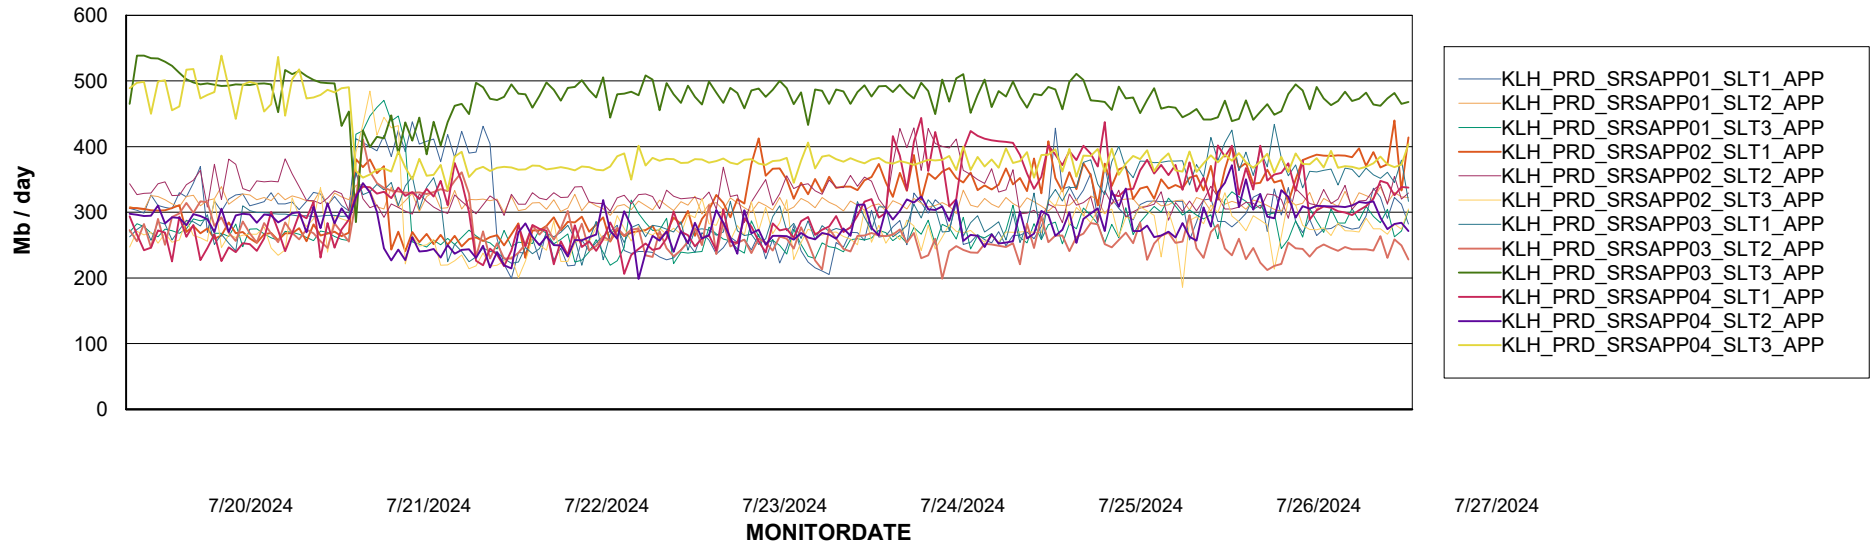

ABSSolute Application Server Services

Avg memory used per ABS Server Service