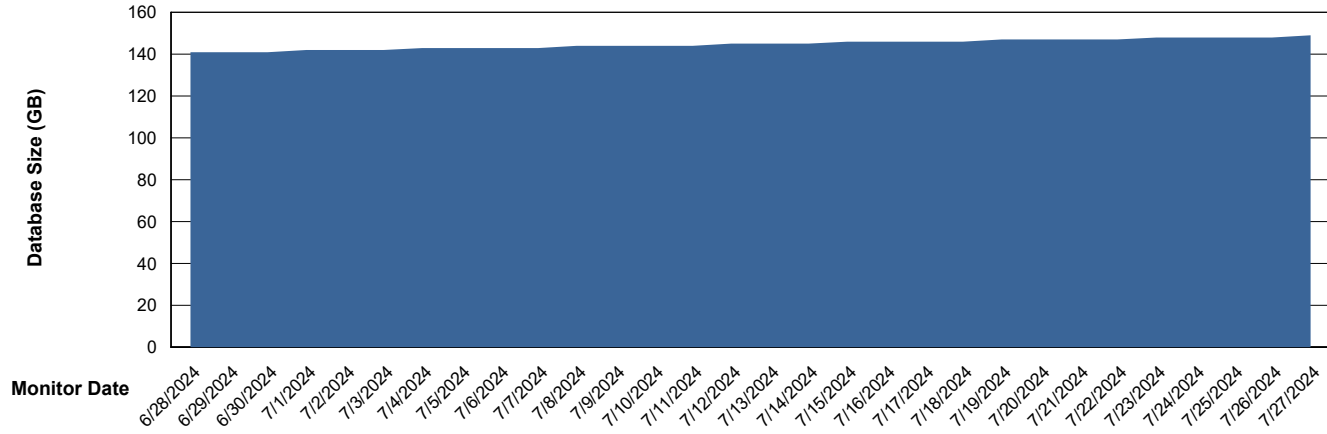

DATABASE SIZE KLH_PRD_SRSBIDB01_ABS1

Database growth over last month