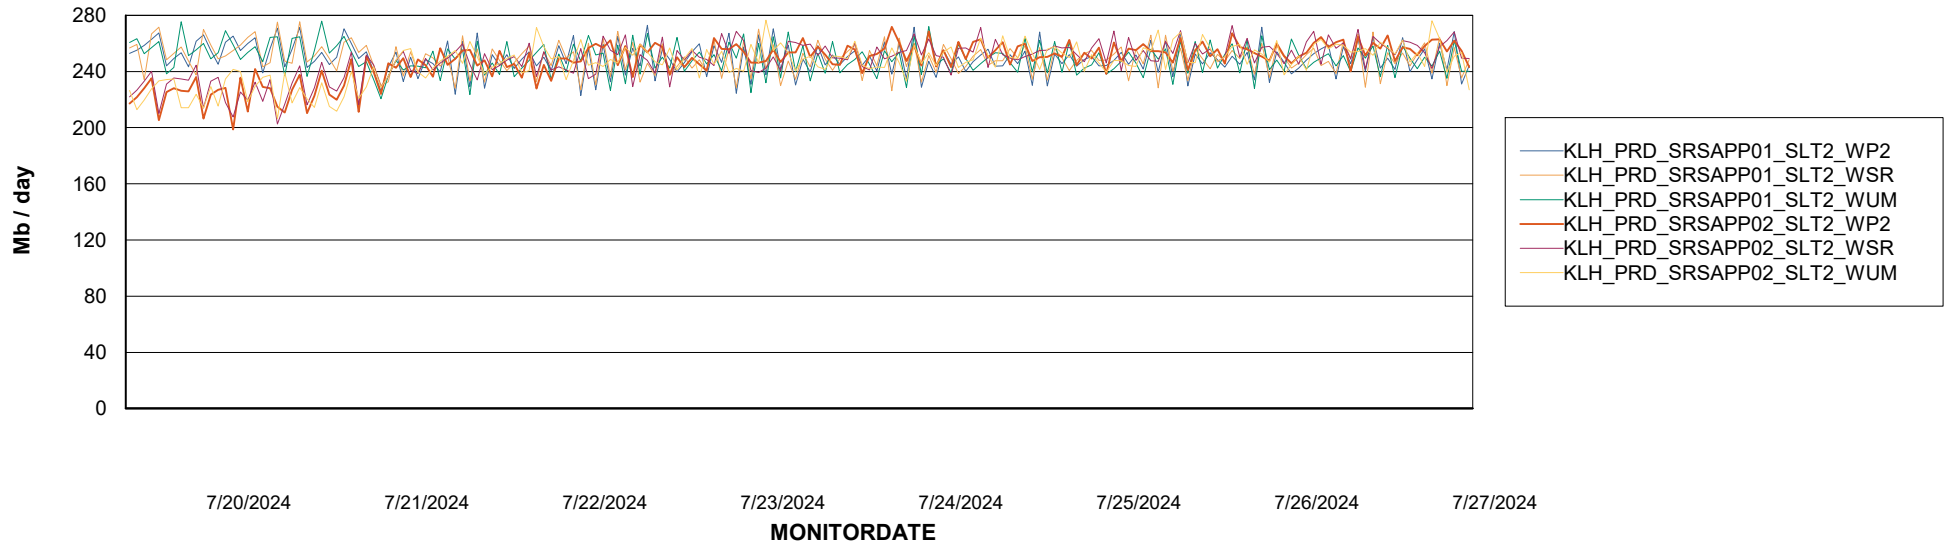

ABSolute Web Component Services

Avg memory used per ABS Web component