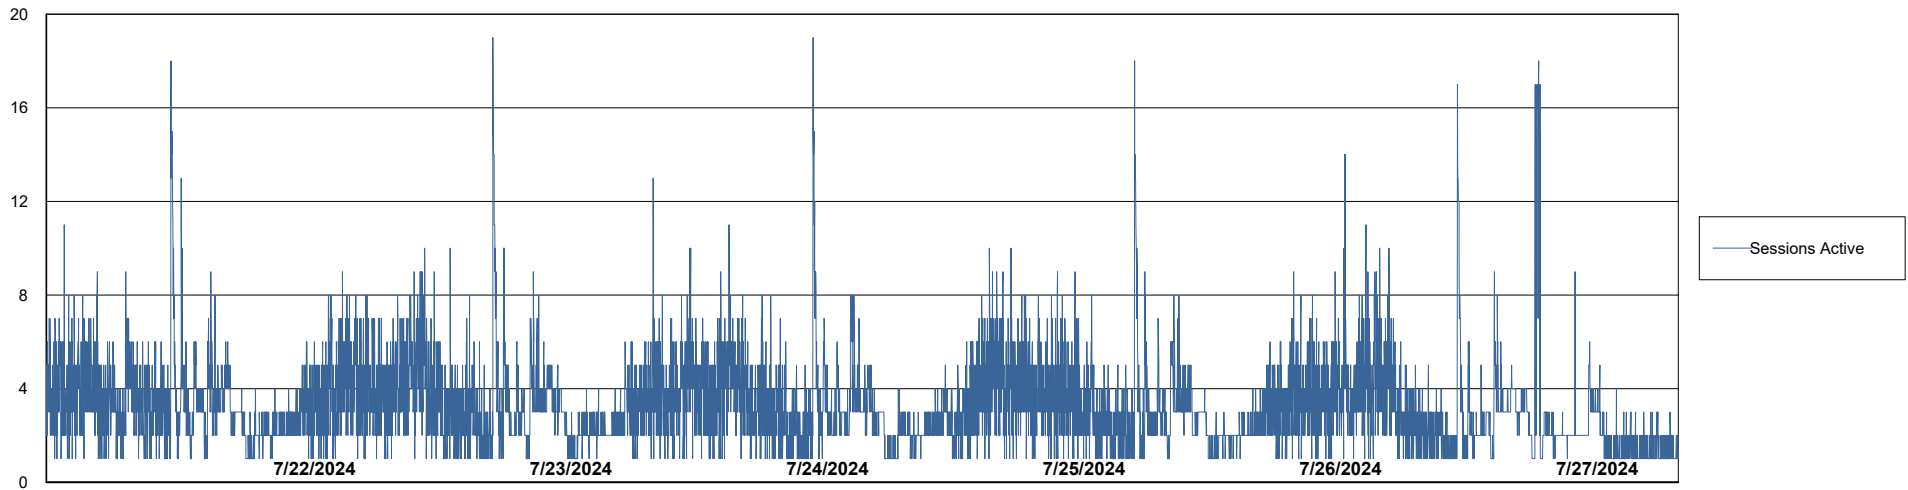

Weekly SLA Customer Report

Customer KLH_Production (24/7)
Database ID 139

Database Performance KLH_PRD_SRSBIDB01_ABS1

Weekly SLA Customer Report

Customer KLH_Production (24/7)
Database ID 139

Database Performance KLH_PRD_SRSDDB01_ABS1