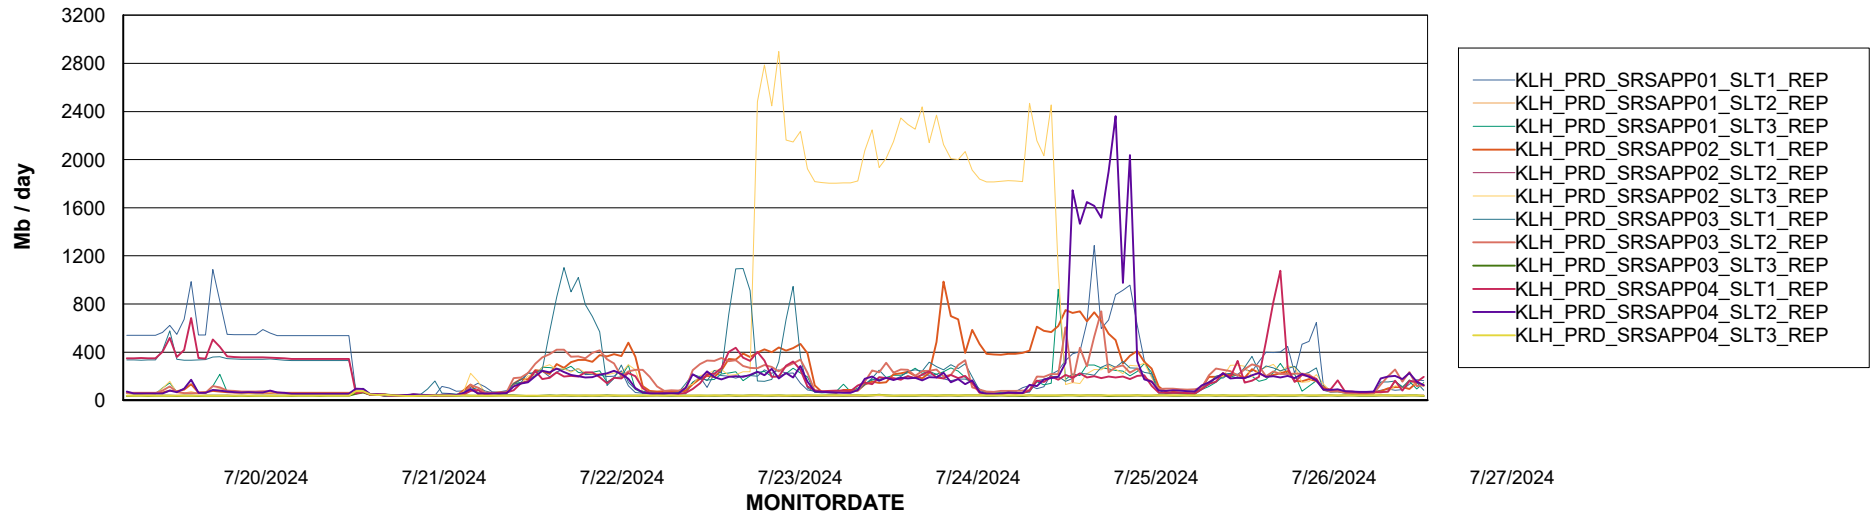

ABSSolute Application ReportServer Services

Avg memory used per ReportServer Service