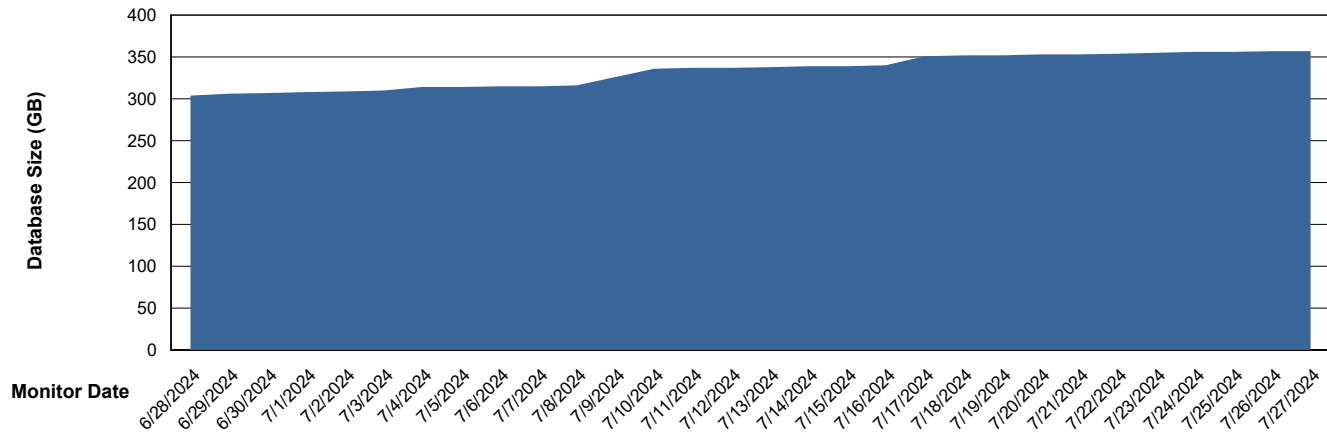

Customer KLH_Production (24/7)
Database ID 139

DATABASE SIZE KLH_PRD_SRSBIDB01_ABS1

Database growth over last month

DATABASE SIZE KLH_PRD_SRSDB01_ABS1

Database growth over last month

Weekly SLA Customer Report