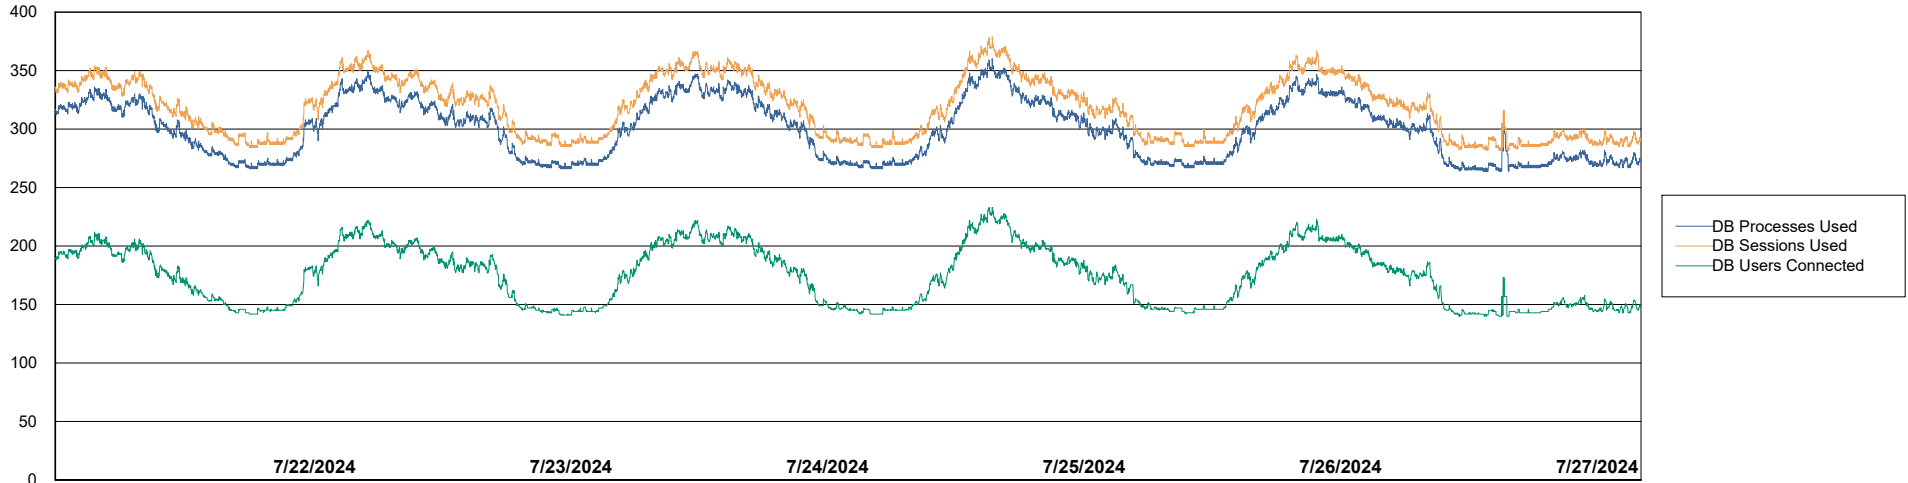

Weekly SLA Customer Report

Customer KLH_Production (24/7)
Database ID 139

Database Performance KLH_PRD_SRSBIDB01_ABS1

Weekly SLA Customer Report

Customer KLH_Production (24/7)
Database ID 139

Database Performance KLH_PRD_SRSDDB01_ABS1