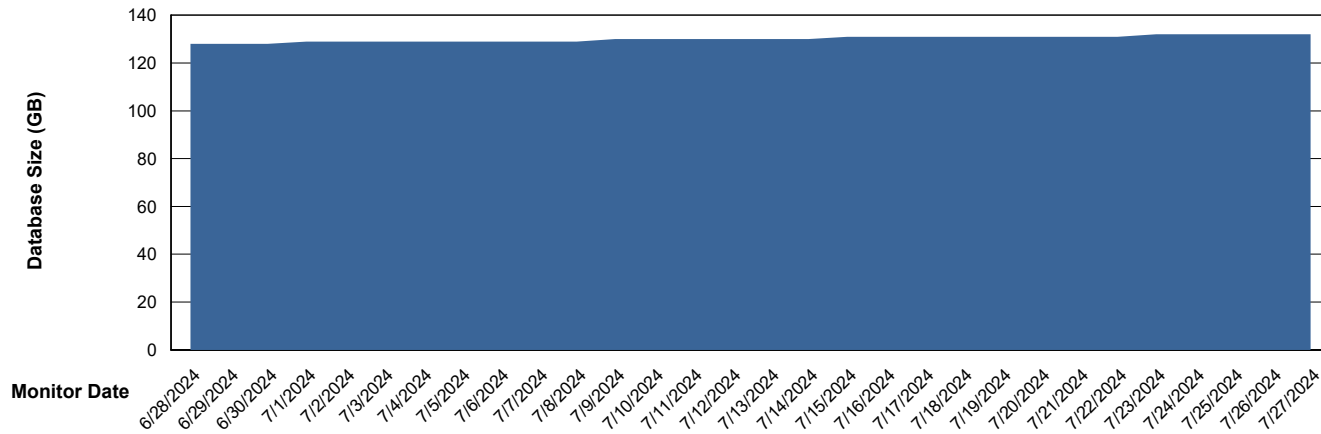

DATABASE SIZE HUE_PRD_S-ORAPROD2_ABS1

Database growth over last month