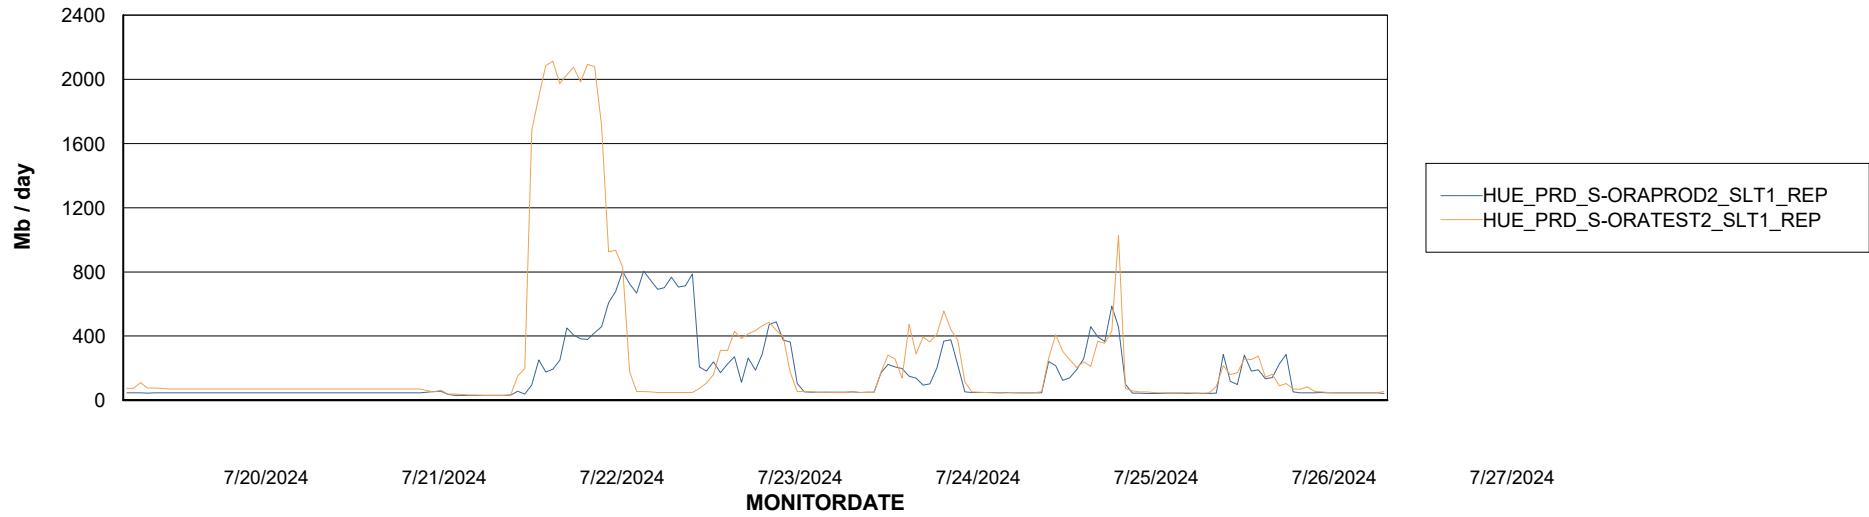

Avg memory used per ABS Server Service

Avg users per day per ABS server

Weekly SLA Customer Report

Customer HUE_Production
Database ID 154

ABSSolute Application ReportServer Services

Avg memory used per ReportServer Service