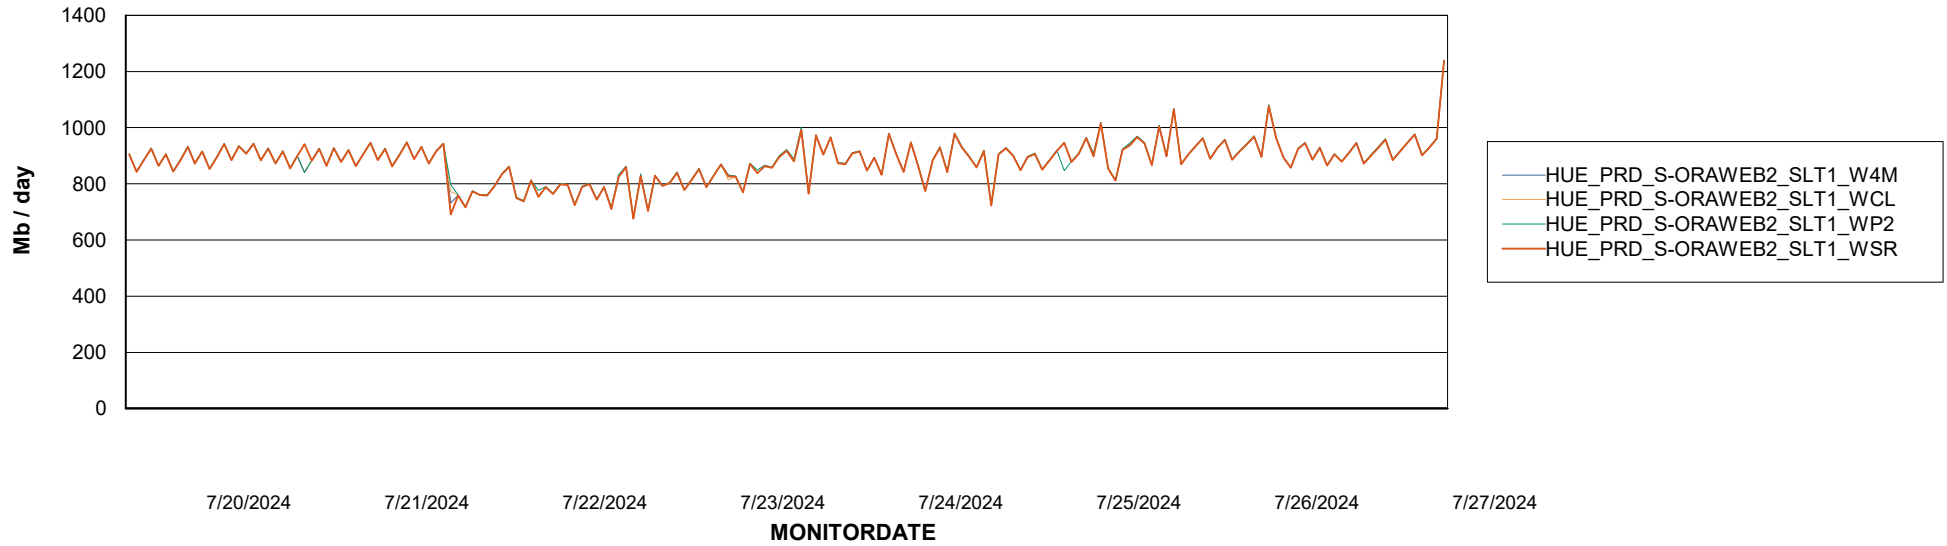

ABSSolute Web Component Services

Avg memory used per ABS Web component