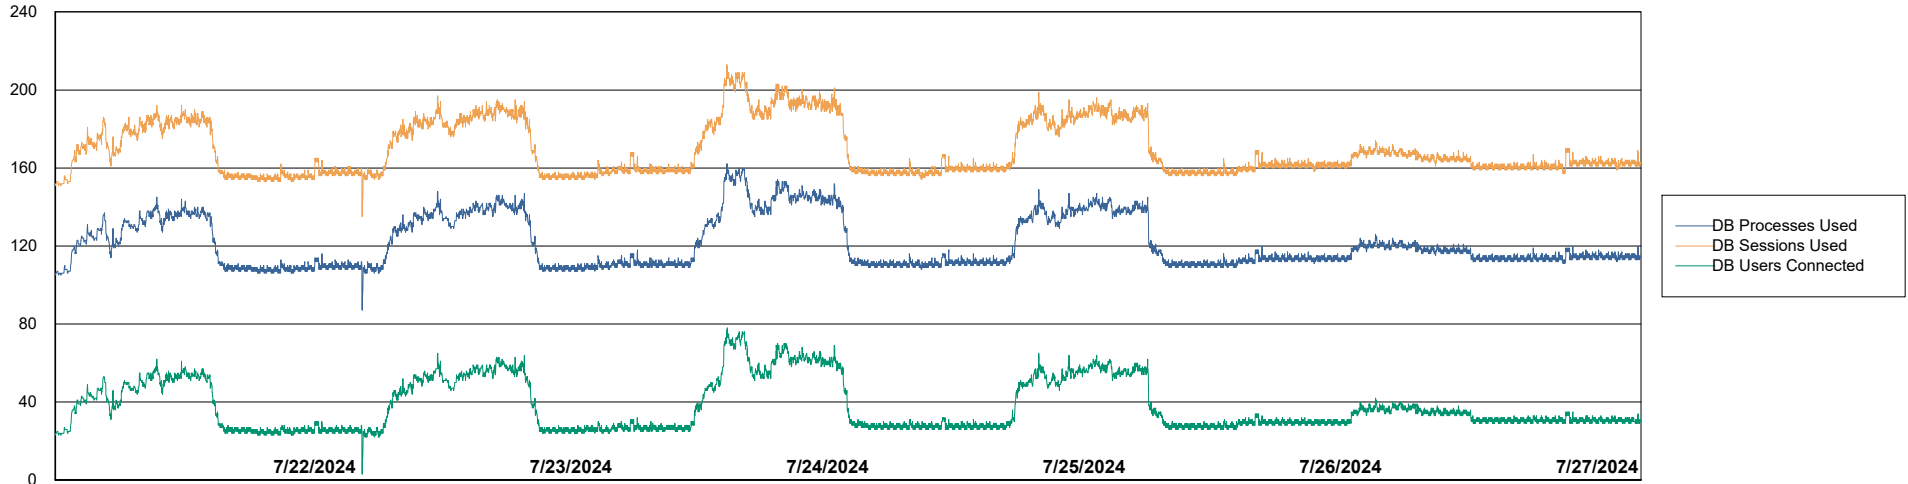

Weekly SLA Customer Report

Customer HUE_Production
Database ID 154

Database Performance HUE_PRD_S-ORABI2_ABS1

Weekly SLA Customer Report

Customer HUE_Production
Database ID 154

Database Performance HUE_PRD_S-ORAPROD2_ABS1