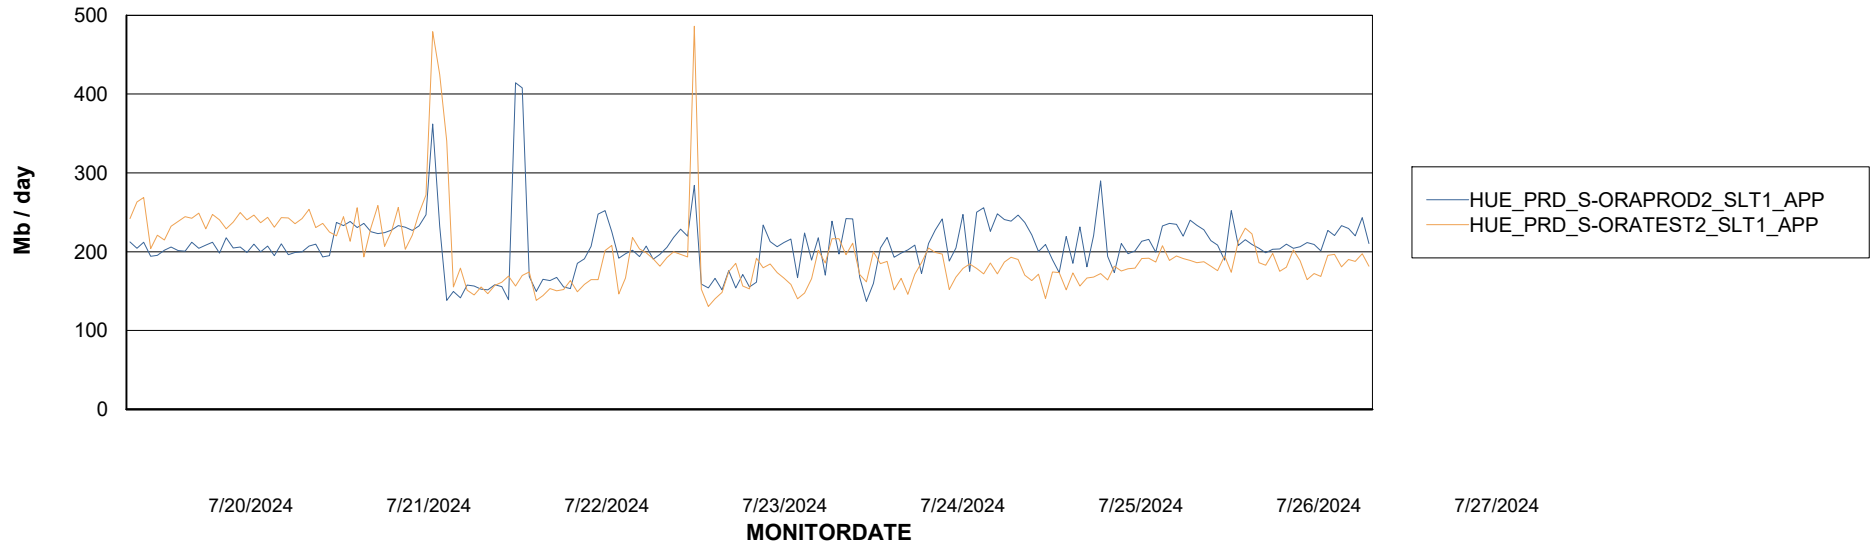

ABSSolute Application Server Services

Avg memory used per ABS Server Service