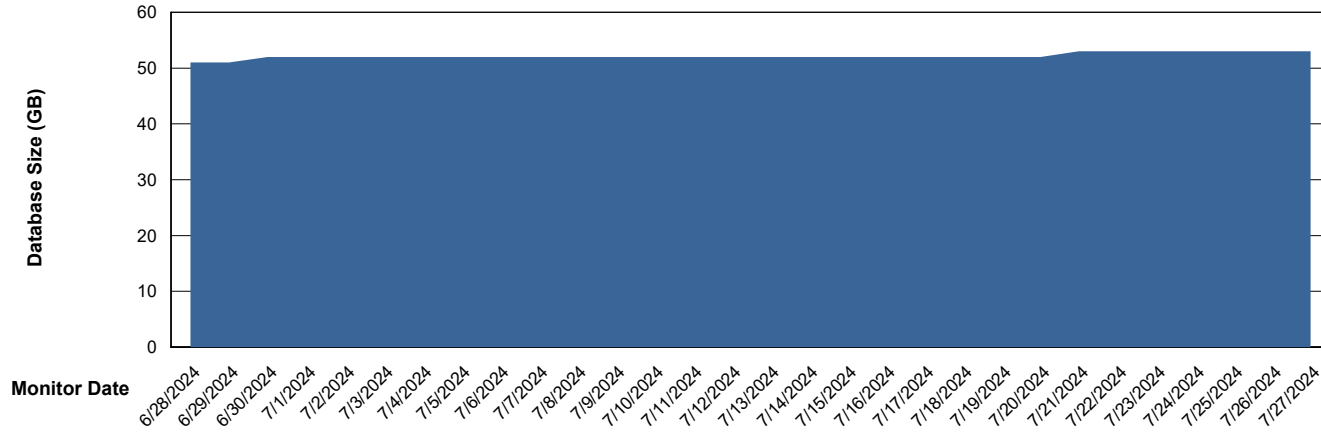

DATABASE SIZE HUE_PRD_S-ORABI2_ABS1

Database growth over last month