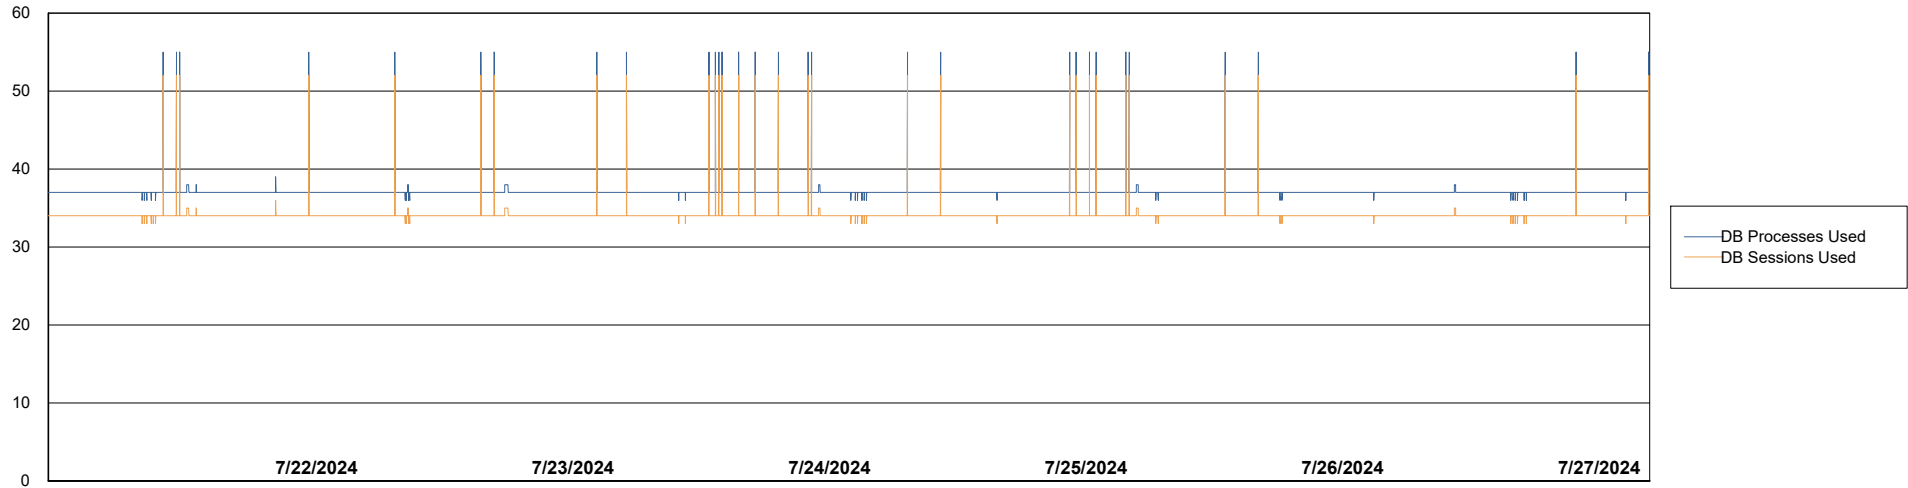

Database Performance HUE_PRD_S-ORATEST2_HSBABS1

DB Processes Max 1,000