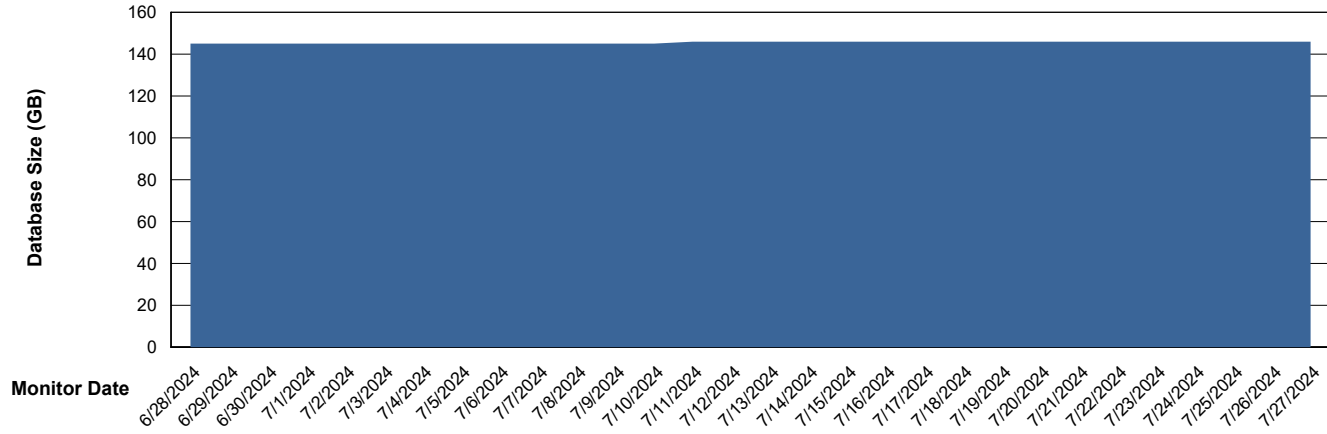

Weekly SLA Customer Report

Customer EUT_Production
Database ID 114

Database Performance EUT_EUP_PRD_URVINA22T_DB_ABS1

Weekly SLA Customer Report

Customer EUT_Production
Database ID 114

Database Performance EUT_URM_PRD_URVINA26_DB_ABS1

Weekly SLA Customer Report

Customer EUT_Production
Database ID 114

DATABASE SIZE EUT_EUP_PRD_URVINA22T_DB_ABS1

Database growth over last month

DATABASE SIZE EUT_URM_PRD_URVINA26_DB_ABS1

Database growth over last month