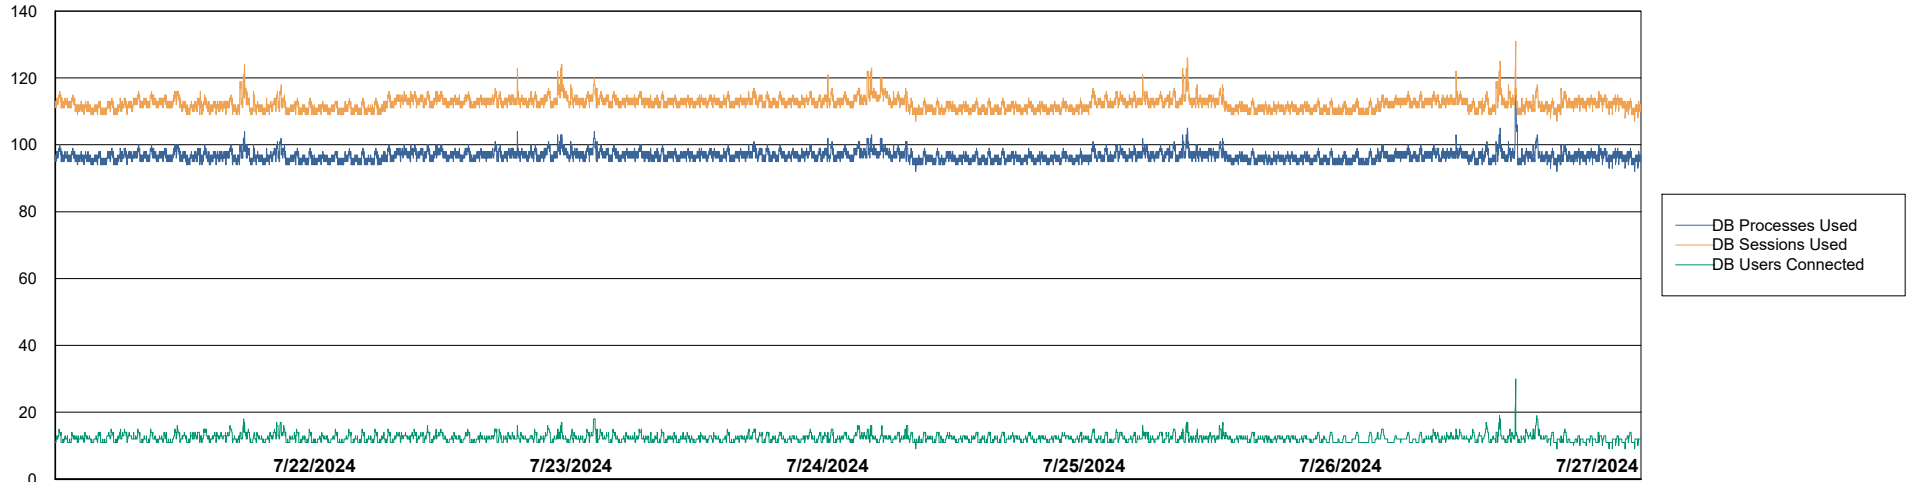

DB Processes Max 0
DB Processes Max 1,000

Weekly SLA Customer Report

Customer ELJ Production
Database ID 72

Database Performance ELJ_PRD_FRASEQXPRDDB03_ABS1

Weekly SLA Customer Report

Customer ELJ Production
Database ID 72