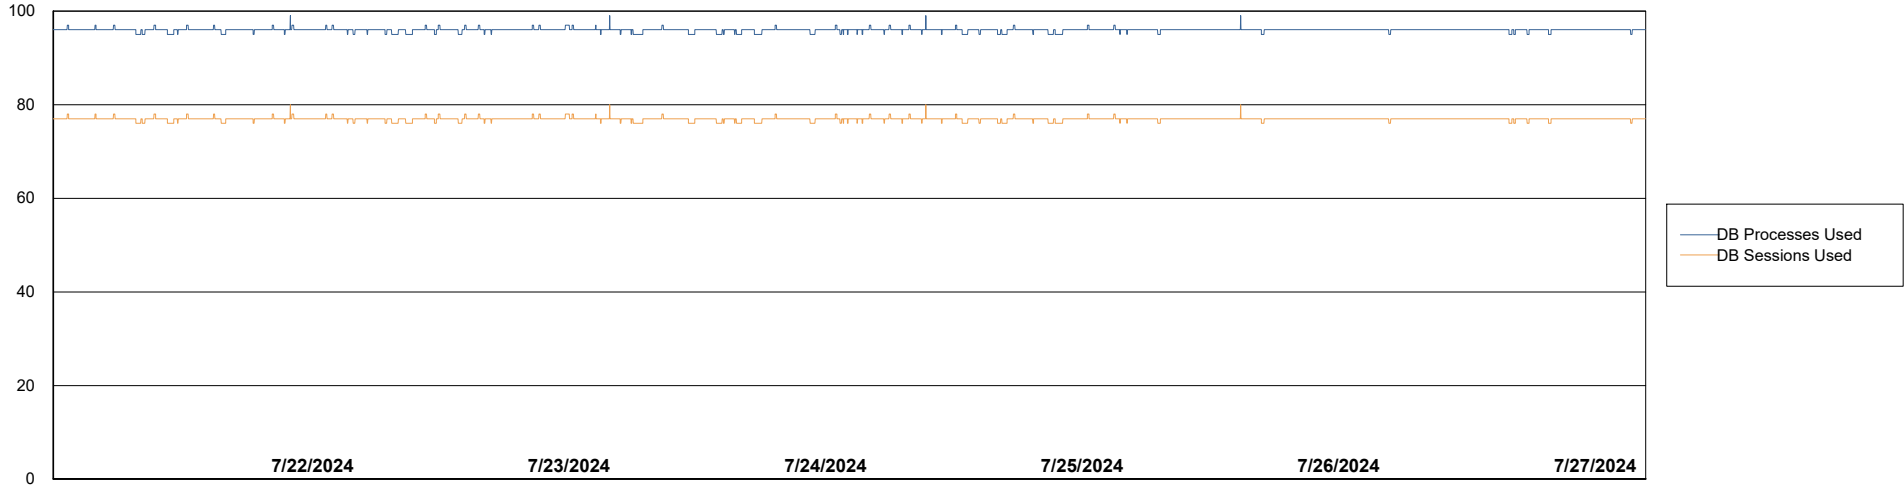

Database Performance ELJ_PRD_FRASEQXPRDDB02_HSBABS1

DB Processes Max 0
DB Processes Max 1,000