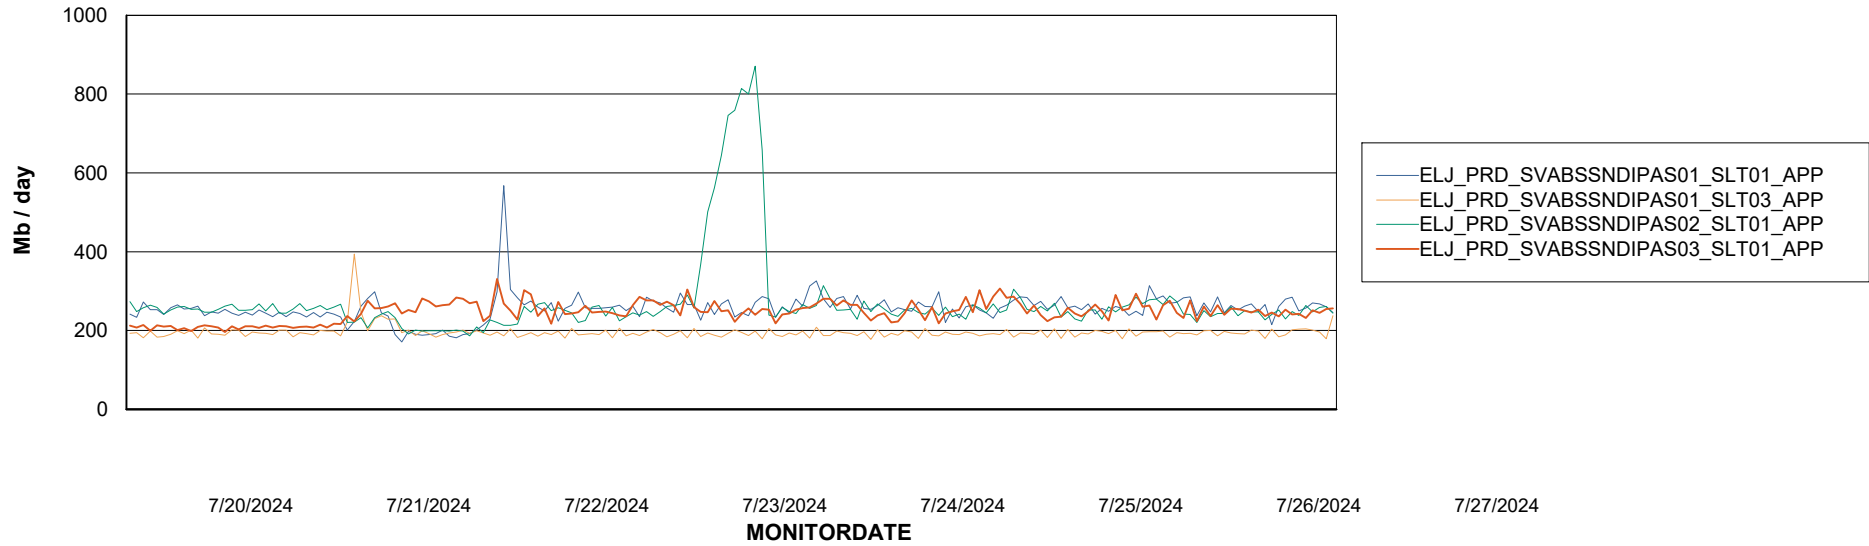

ABSSolute Application Server Services

Avg memory used per ABS Server Service