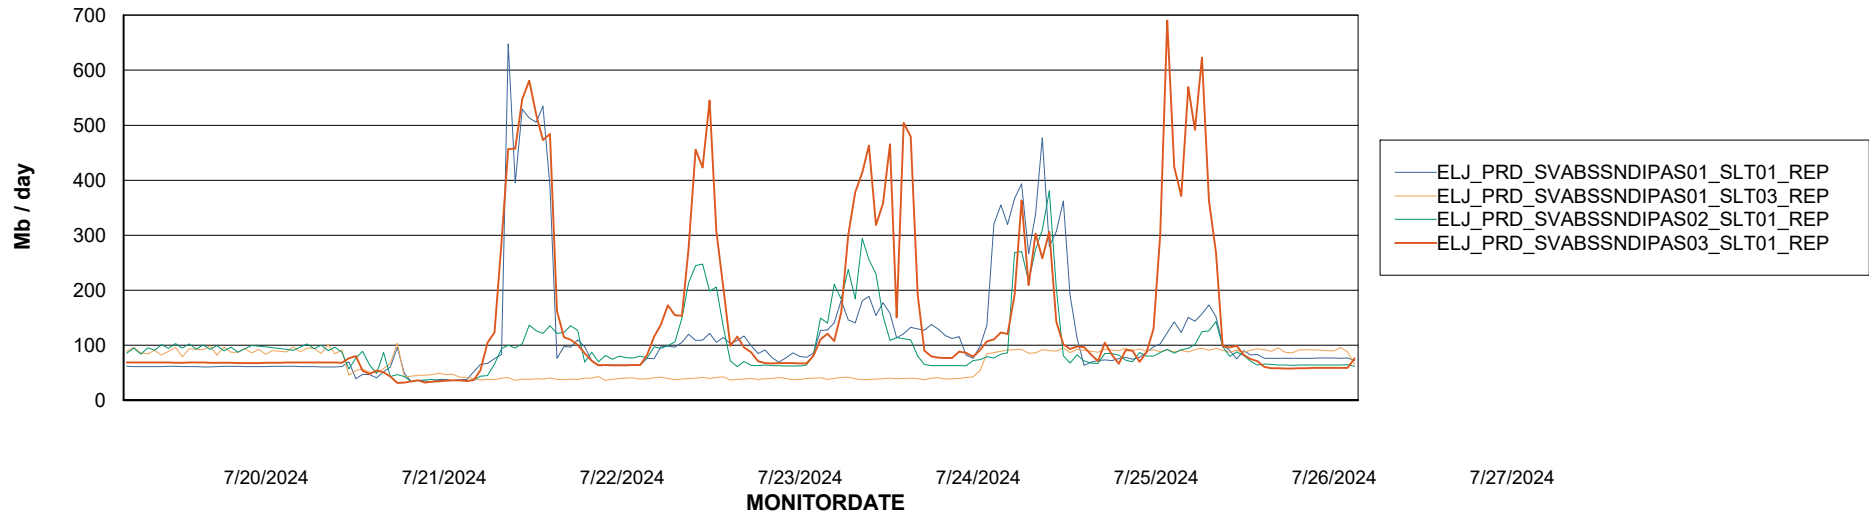

Avg memory used per ABS Server Service

Avg users per day per ABS server

Weekly SLA Customer Report

Customer ELJ Production
Database ID 72

ABSSolute Application ReportServer Services

Avg memory used per ReportServer Service