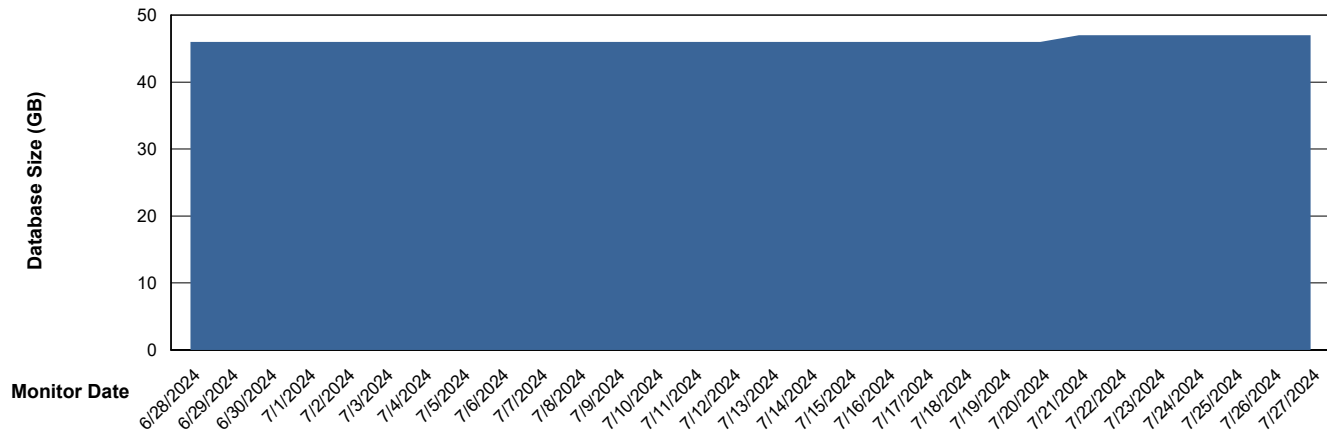

DB Processes Max 0
DB Processes Max 1,000

Weekly SLA Customer Report

Customer ELJ Production
Database ID 72

Database Performance ELJ_PRD_FRASEQXPRDDB03_ABS1

Weekly SLA Customer Report

Customer ELJ Production
Database ID 72

DATABASE SIZE ELJ_PRD_FRASEQXPRDDB01_ABS1

Database growth over last month

DATABASE SIZE ELJ_PRD_FRASEQXPRDDB03_ABS1

Database growth over last month

Weekly SLA Customer Report

Customer ELJ Production
 Database ID 72