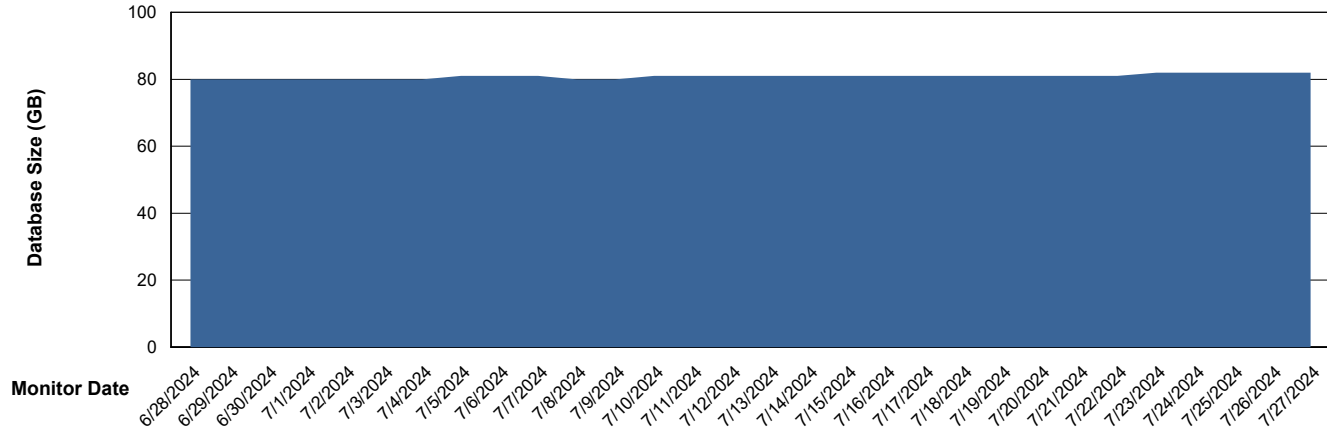

DB Processes Max 0
DB Processes Max 1,000

Weekly SLA Customer Report

Customer ELJ Production
Database ID 72

Database Performance ELJ_PRD_FRASEQXPRDDB03_ABS1

Weekly SLA Customer Report

Customer ELJ Production
Database ID 72

DATABASE SIZE ELJ_PRD_FRASEQXPRDDB01_ABS1

Database growth over last month

DATABASE SIZE ELJ_PRD_FRASEQXPRDDB03_ABS1

Database growth over last month

Weekly SLA Customer Report

Customer ELJ Production
 Database ID 72