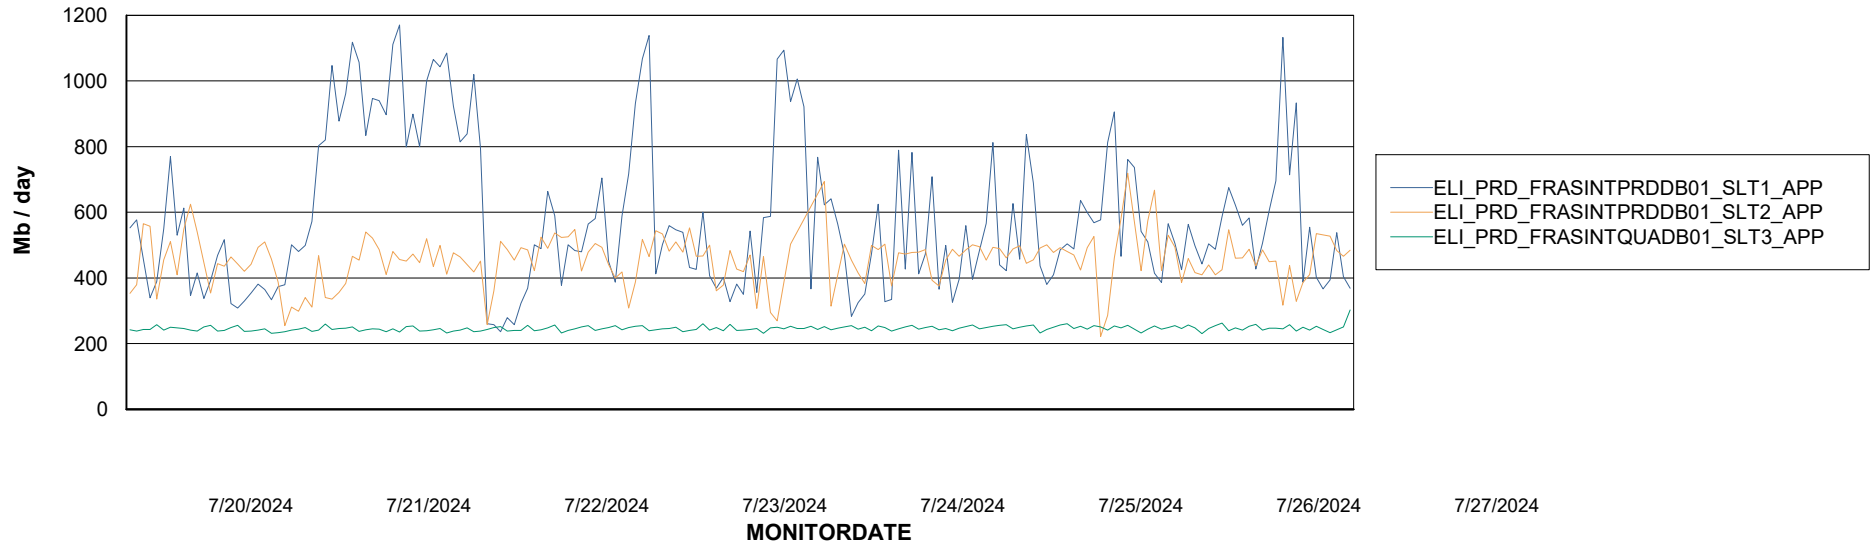

ABSSolute Application Server Services

Avg memory used per ABS Server Service