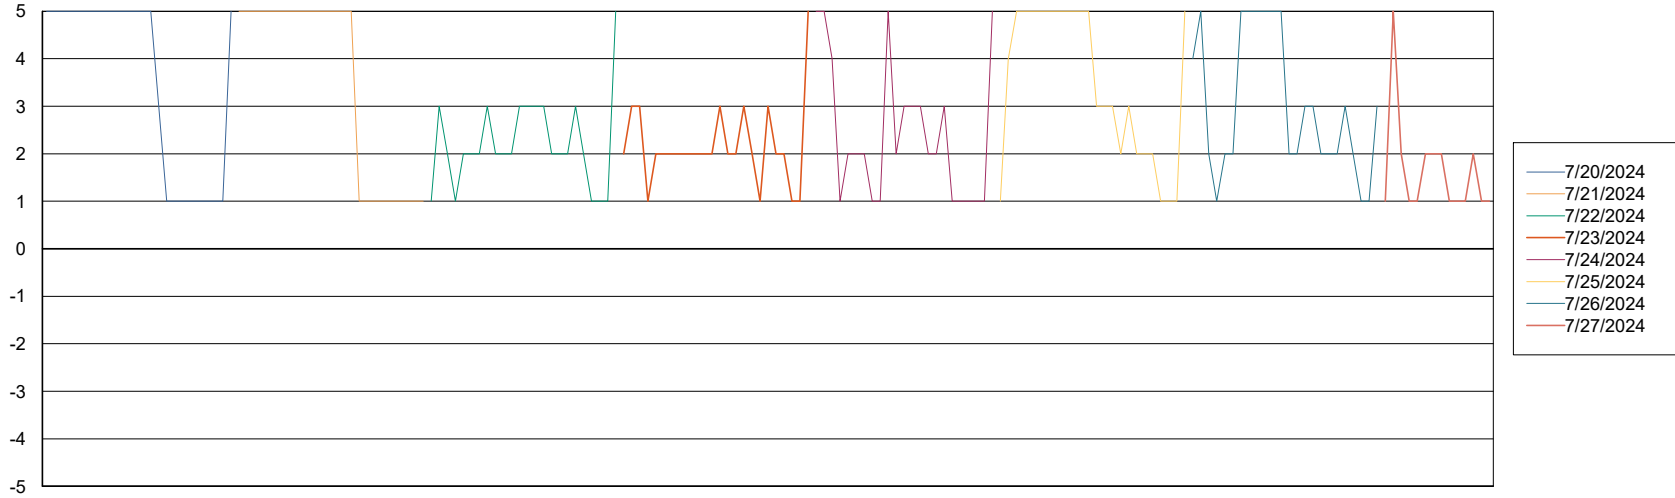

Standby Database Health ELI_Production

Recovery lag for last 7 days