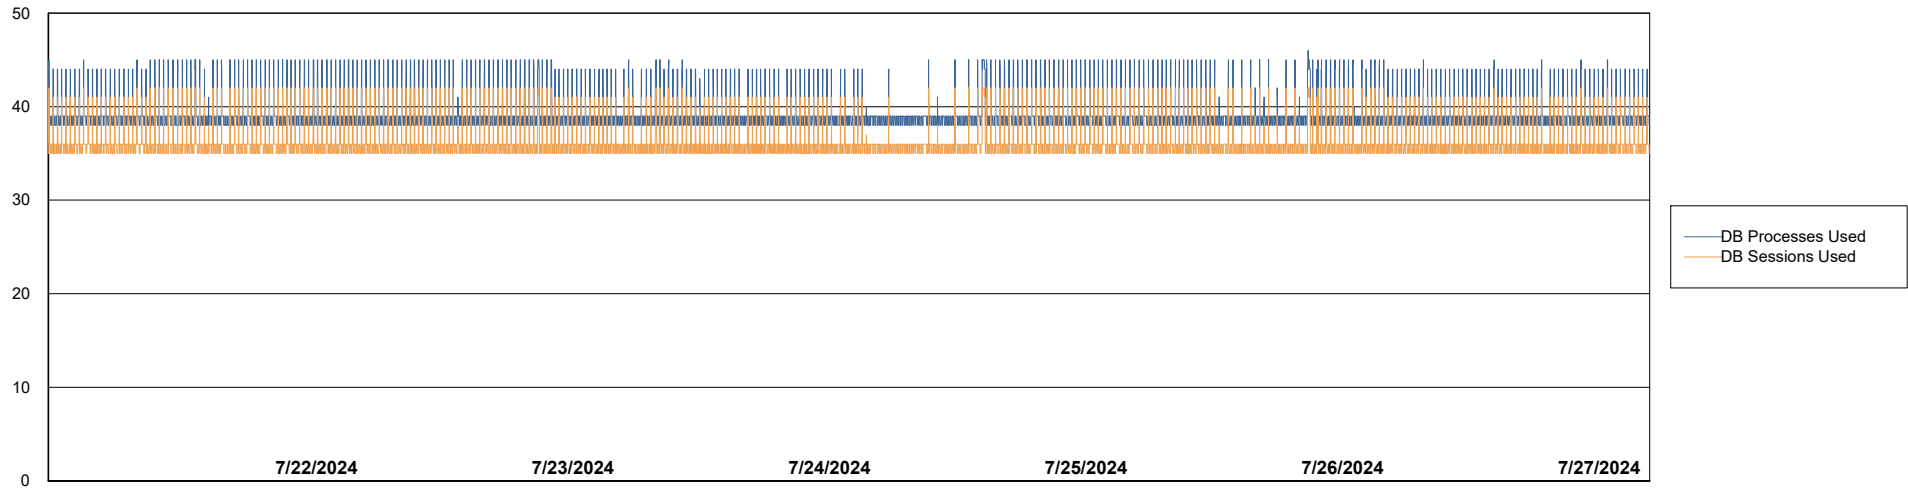

Database Performance ELI_PRD_FRASINTQUADB01_HSBABS1

DB Processes Max 1,000