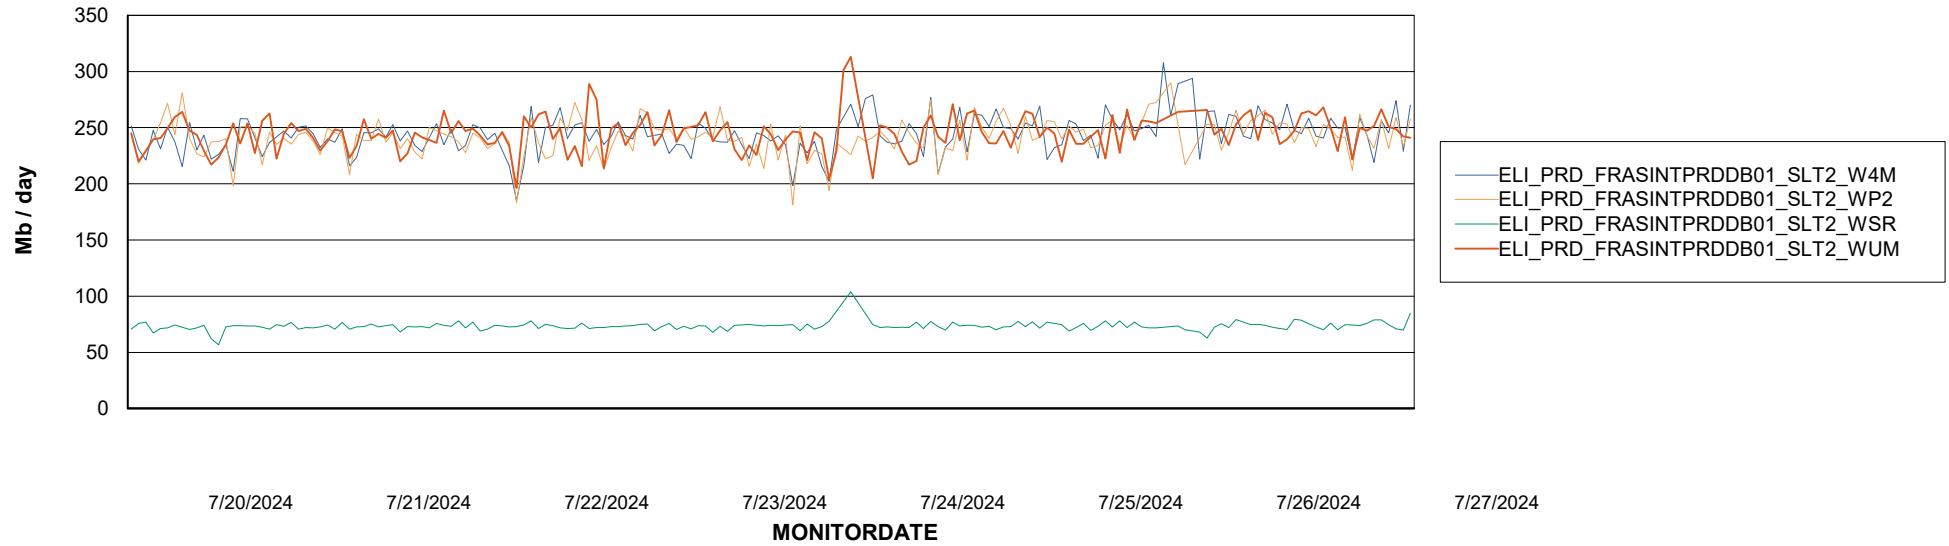

ABSolute Web Component Services

Avg memory used per ABS Web component