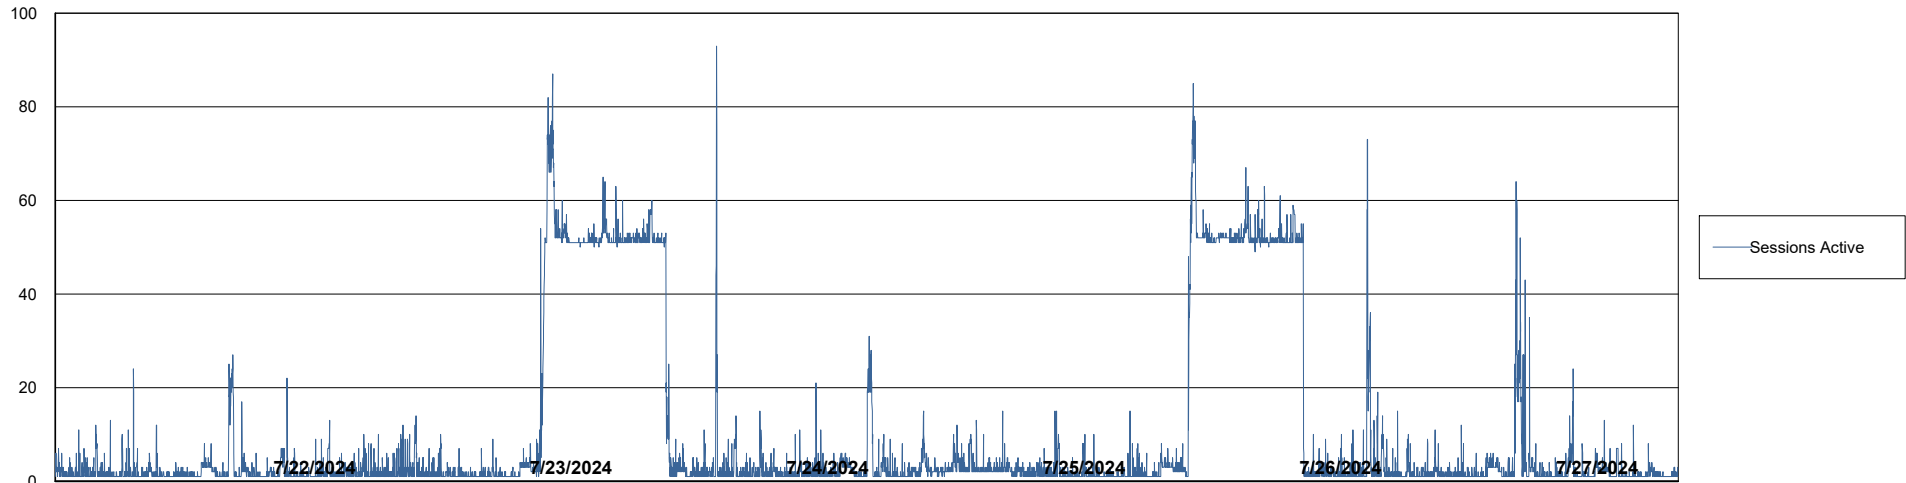

Weekly SLA Customer Report

Customer ELI_Production
Database ID 62

Database Performance ELI_PRD_FRASEQXPRDDB04-BI_ABS1

Weekly SLA Customer Report

Customer ELI_Production
Database ID 62

Database Performance ELI_PRD_FRASINTPRDDB01_ABS1