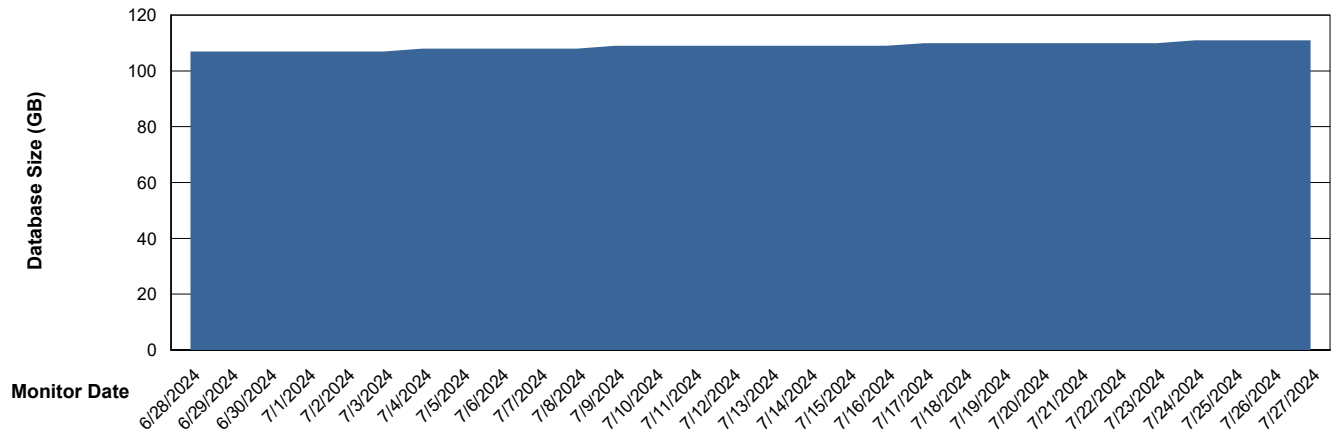

DATABASE SIZE ELI_PRD_FRASINTPRDDB01_ABS1

Database growth over last month