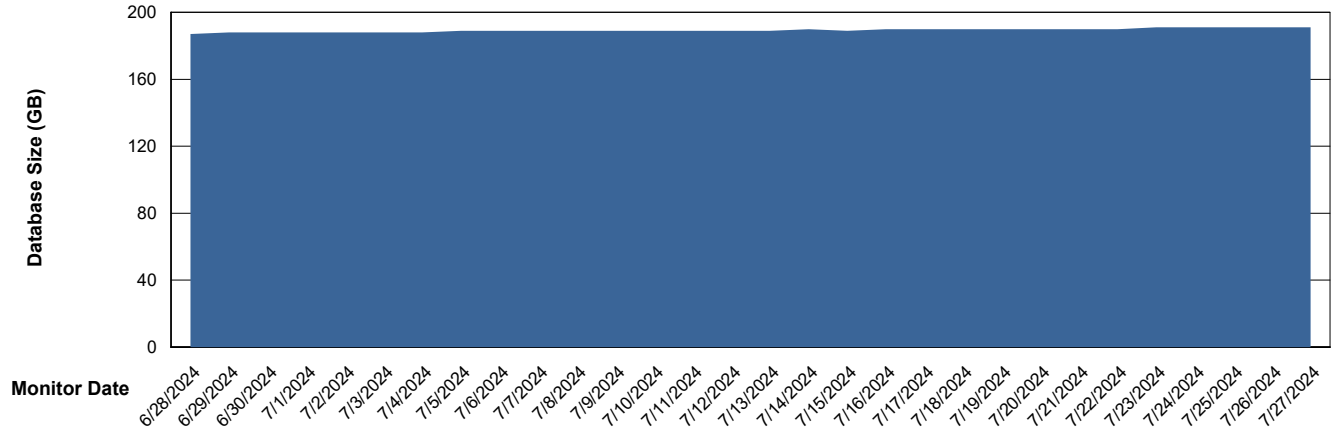

DATABASE SIZE ELI_PRD_FRASEQXPRDDB04-BI_ABS1

Database growth over last month