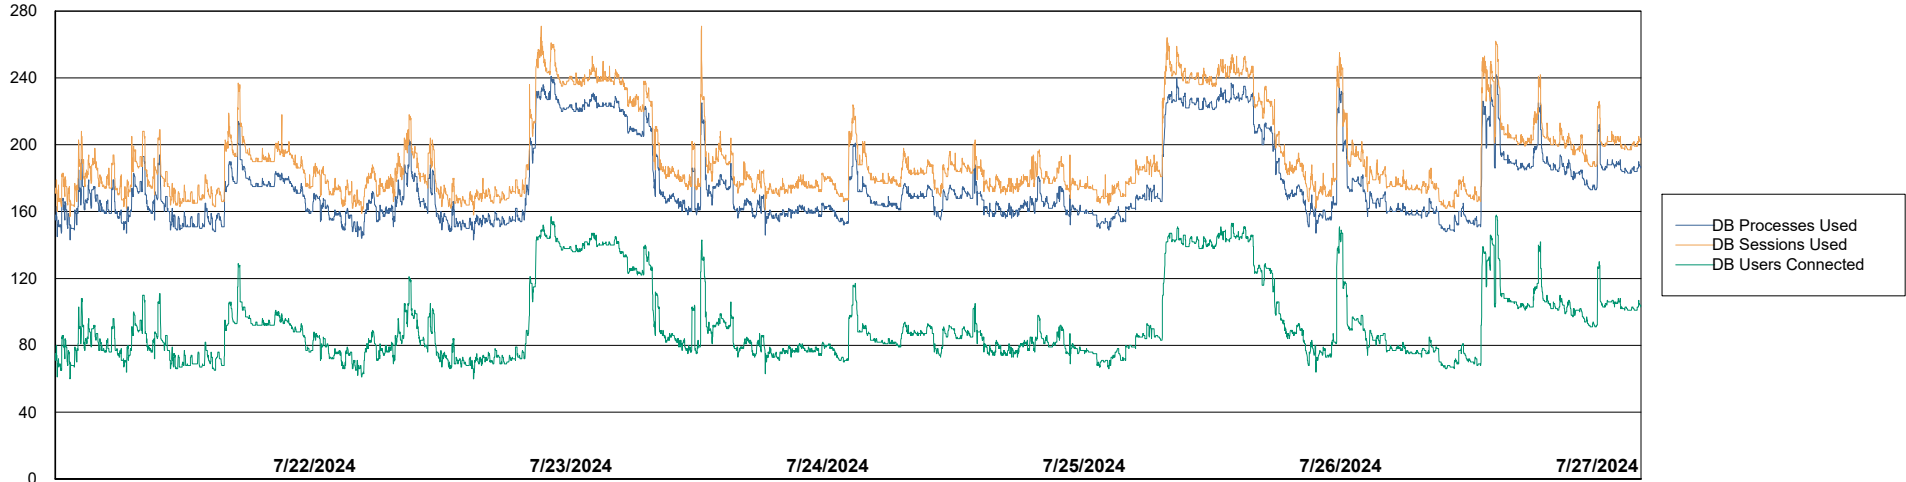

Weekly SLA Customer Report

Customer ELI_Production
Database ID 62

Database Performance ELI_PRD_FRASEQXPRDDB04-BI_ABS1

Weekly SLA Customer Report

Customer ELI_Production
Database ID 62

Database Performance ELI_PRD_FRASINTPRDDB01_ABS1