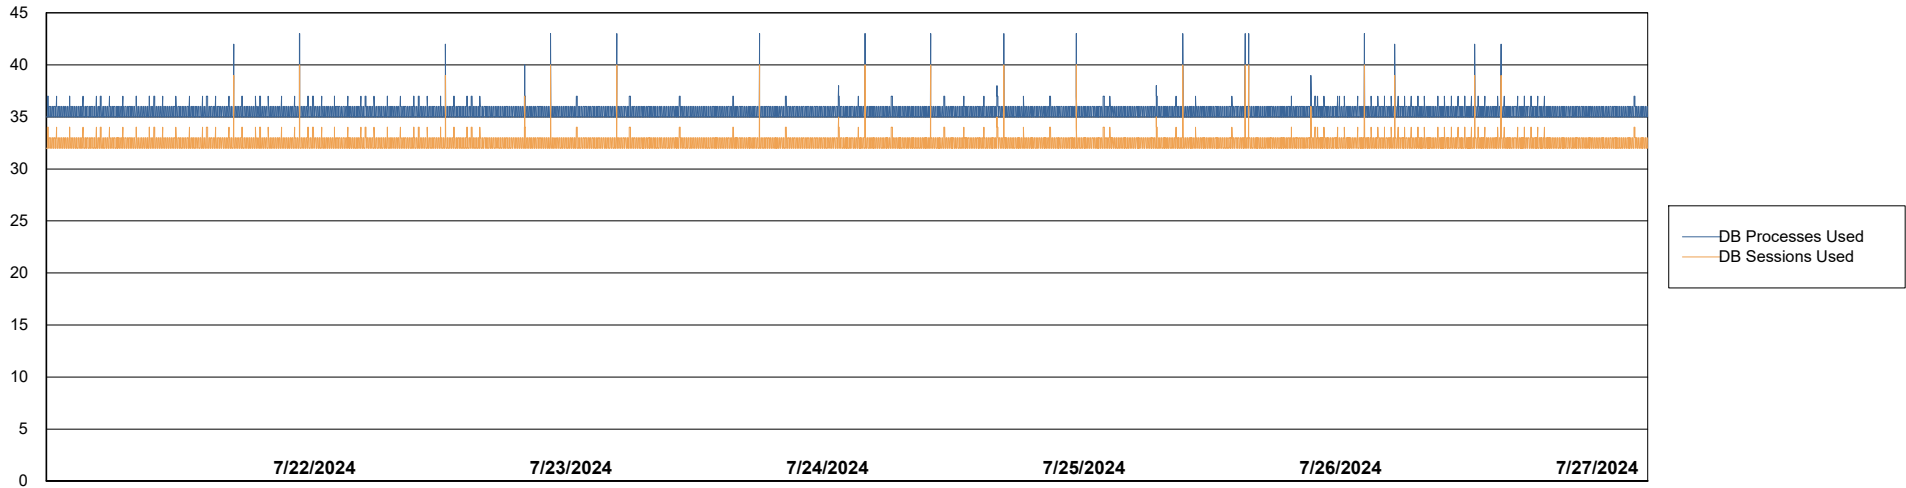

Database Performance ECL_PRD_ECLABS-TEST_HSBABS1

DB Processes Max 1,000