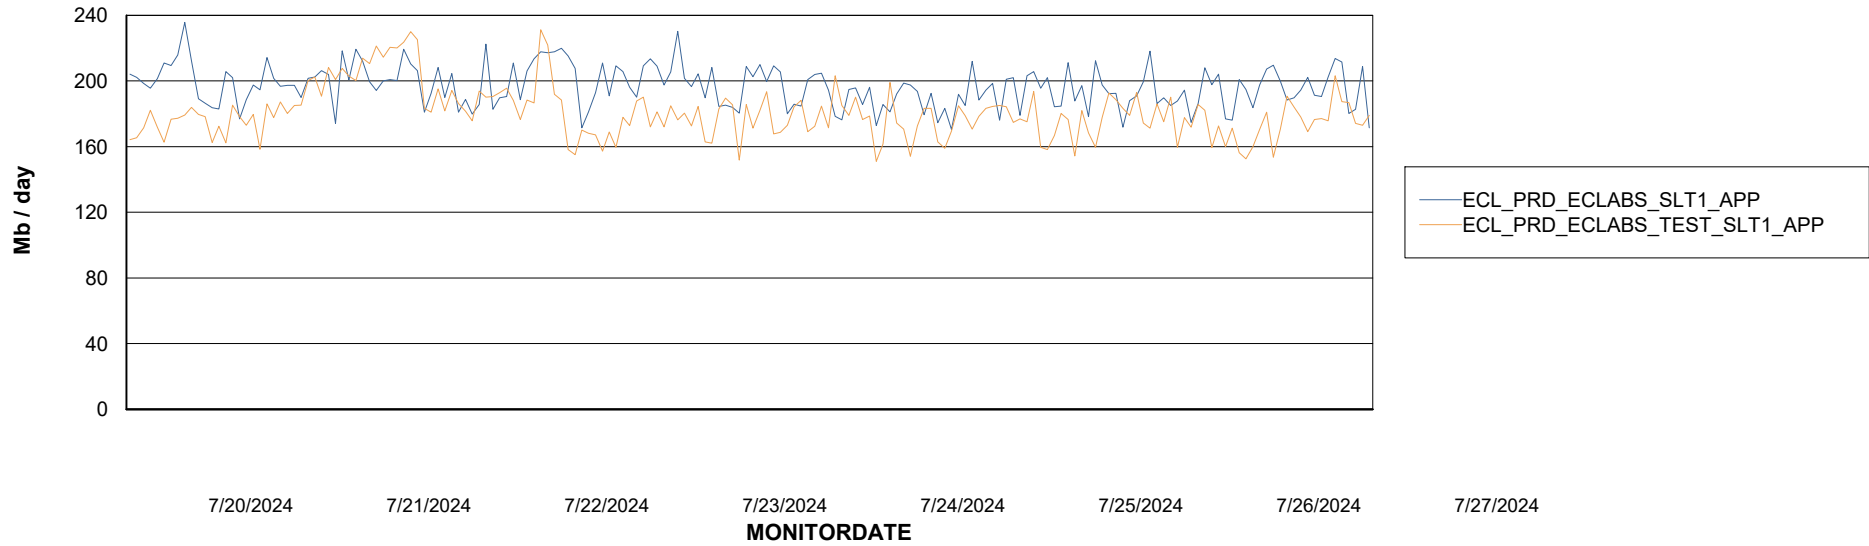

ABSSolute Application Server Services

Avg memory used per ABS Server Service