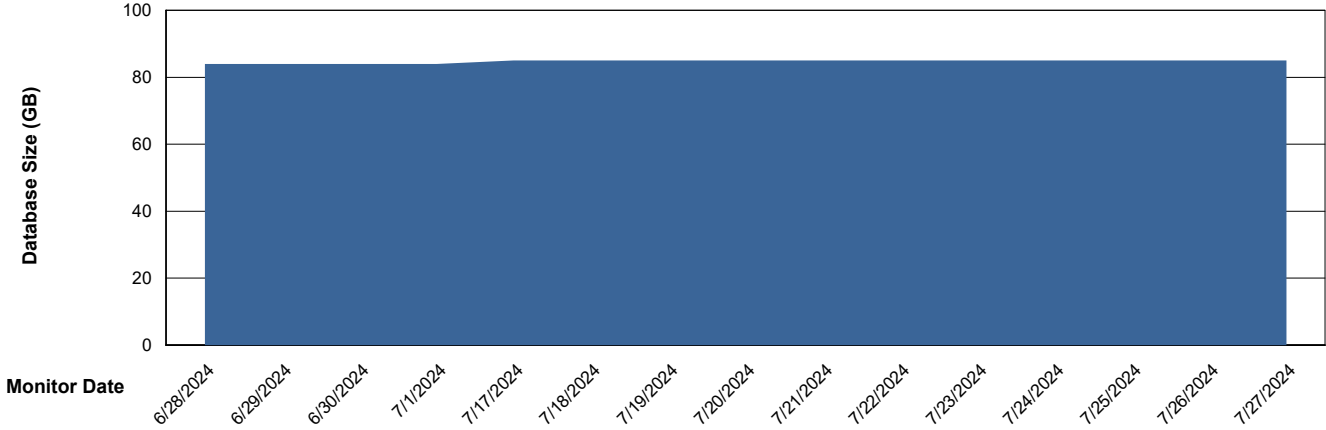

DATABASE SIZE ECL_PRD_ECLABS_ABS1

Database growth over last month

Database Tablespace ECL_PRD_ECLABS_ABS1

Date	Tablespace Name	Filesize (Gb)	Usedsize (Gb)	Percentage free
7/27/2024	ABSDATA	81	61	24
	INDX	10	7	30
7/26/2024	ABSDATA	81	61	24
	INDX	10	7	30
7/25/2024	ABSDATA	81	61	24
	INDX	10	7	30
7/24/2024	ABSDATA	81	61	24
	INDX	10	7	30
7/23/2024	ABSDATA	81	61	24
	INDX	10	7	30
7/22/2024	ABSDATA	81	61	24
	INDX	10	7	31
7/21/2024	ABSDATA	81	61	25
	INDX	10	7	31