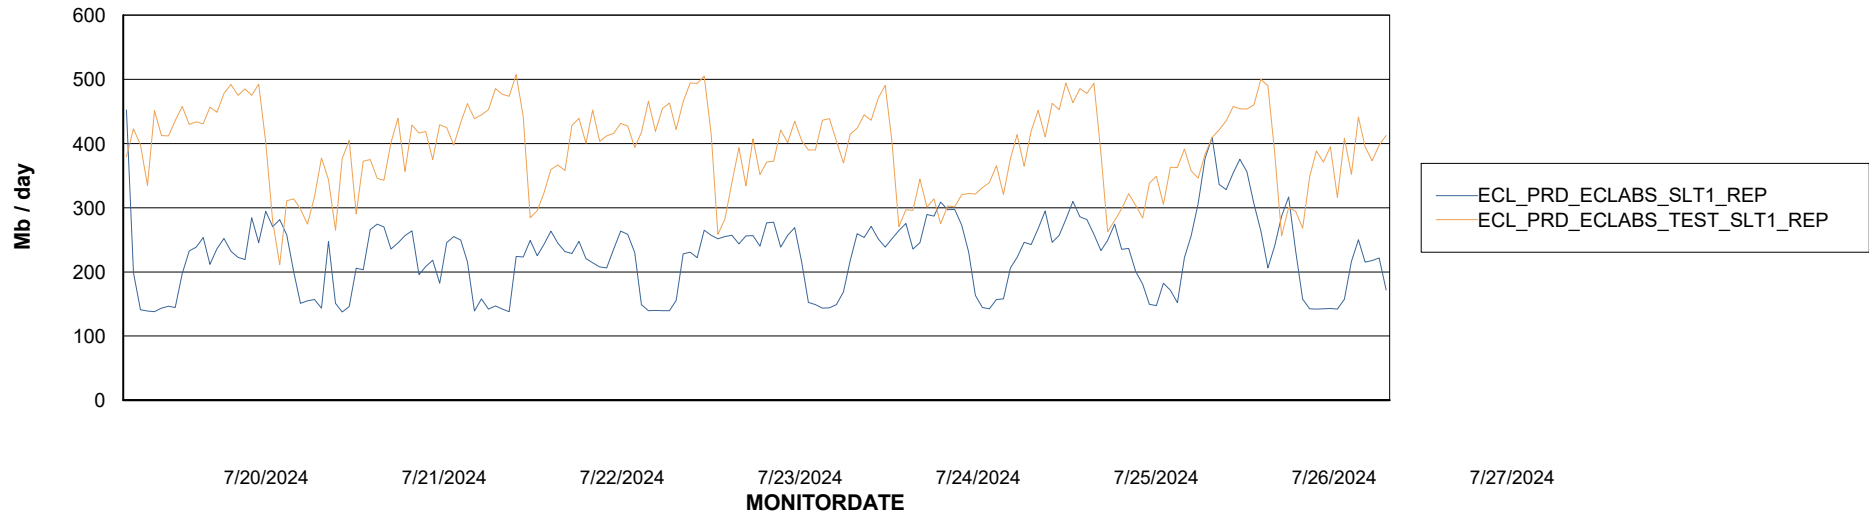

ABSSolute Application ReportServer Services

Avg memory used per ReportServer Service