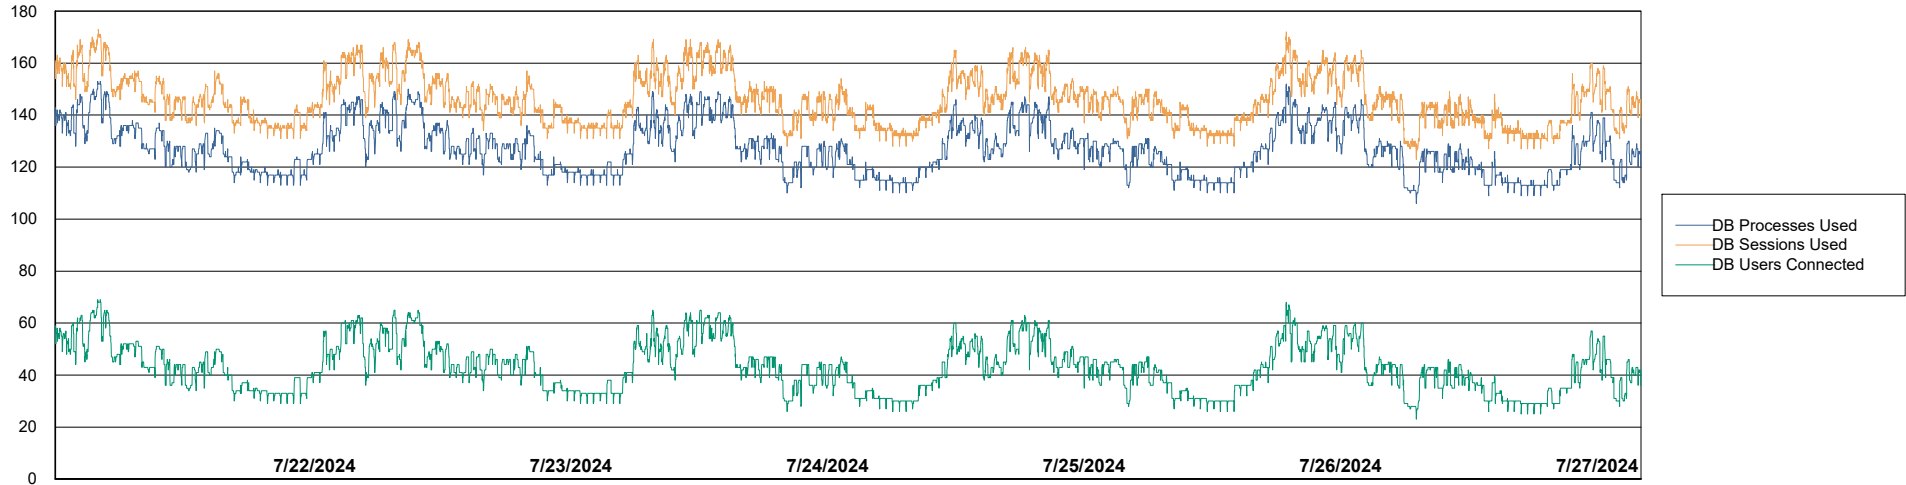

Database Performance ECL_PRD_ECLABS_ABS1