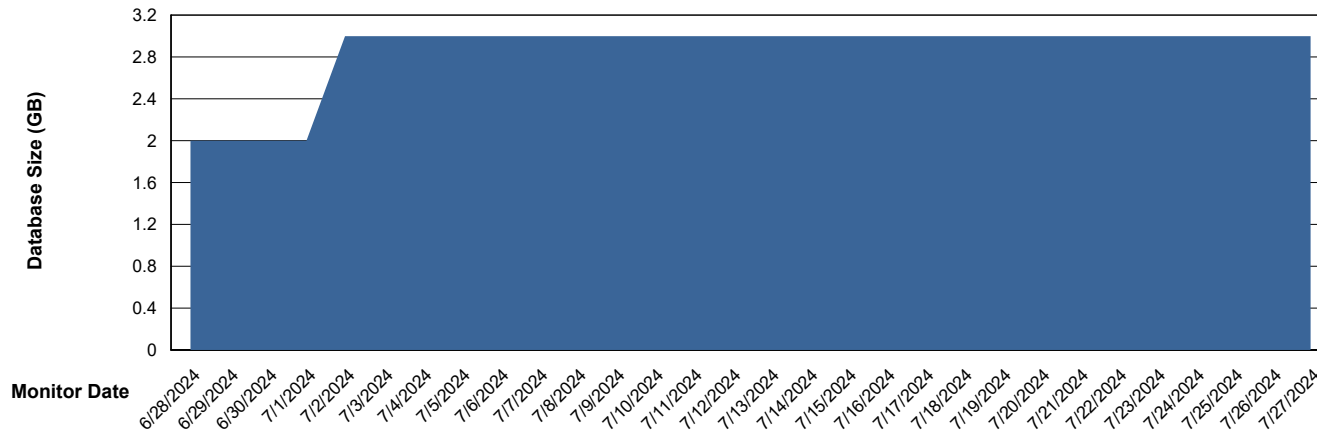

DATABASE SIZE DFD_PRD_S-S-ORACLE01-F_ABS1

Database growth over last month