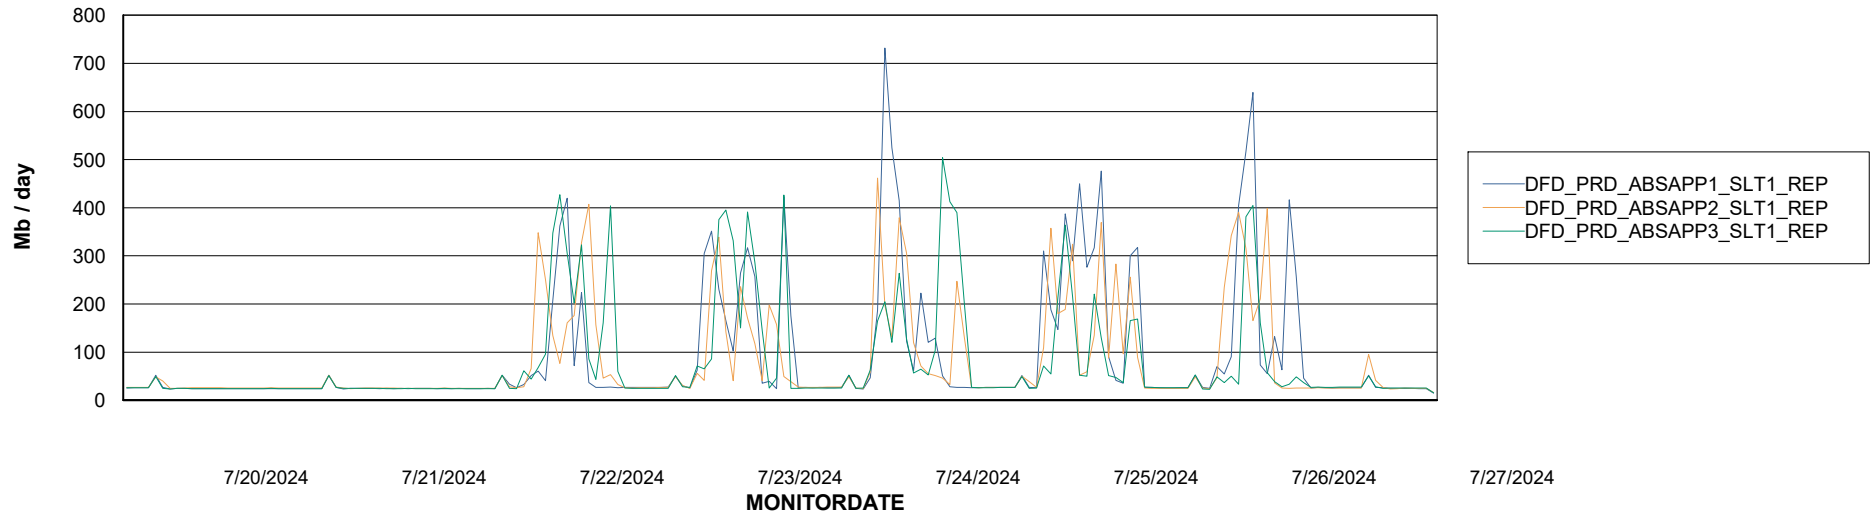

ABSSolute Application ReportServer Services

Avg memory used per ReportServer Service