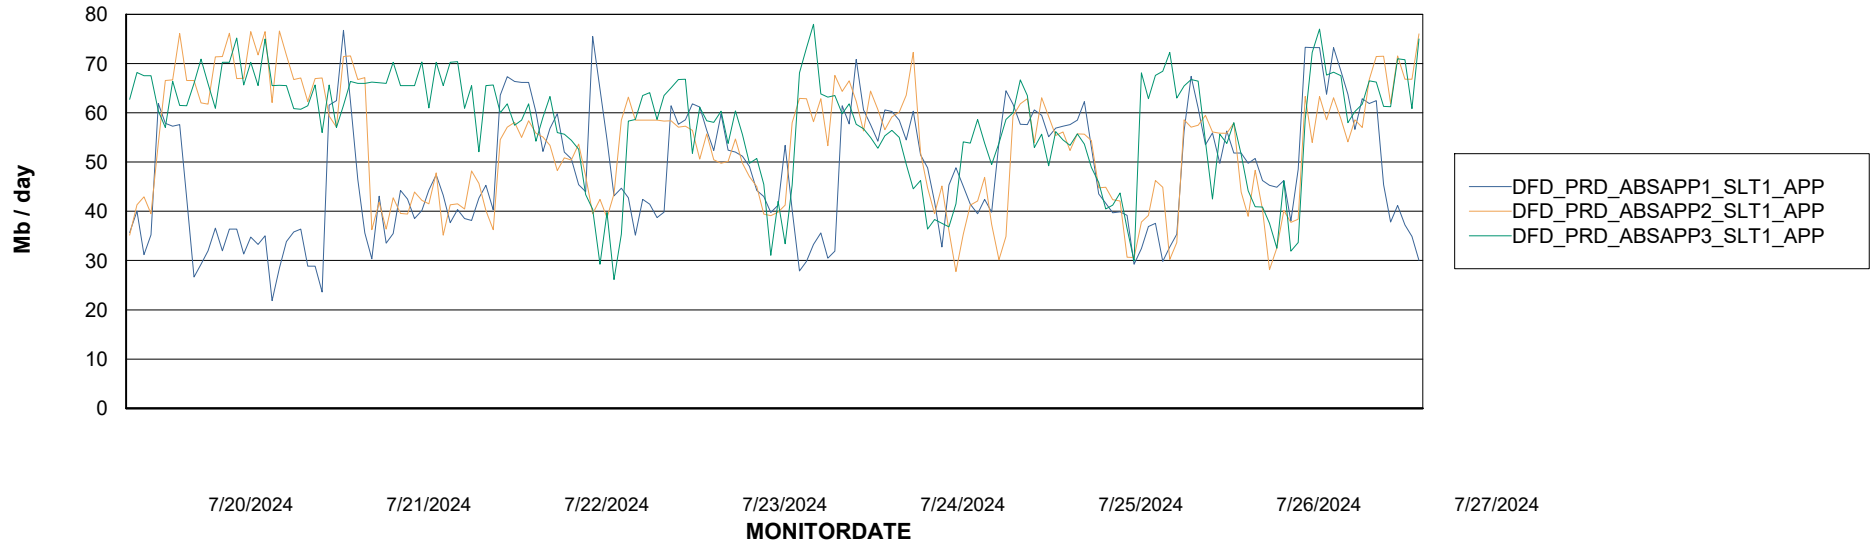

ABSSolute Application Server Services

Avg memory used per ABS Server Service