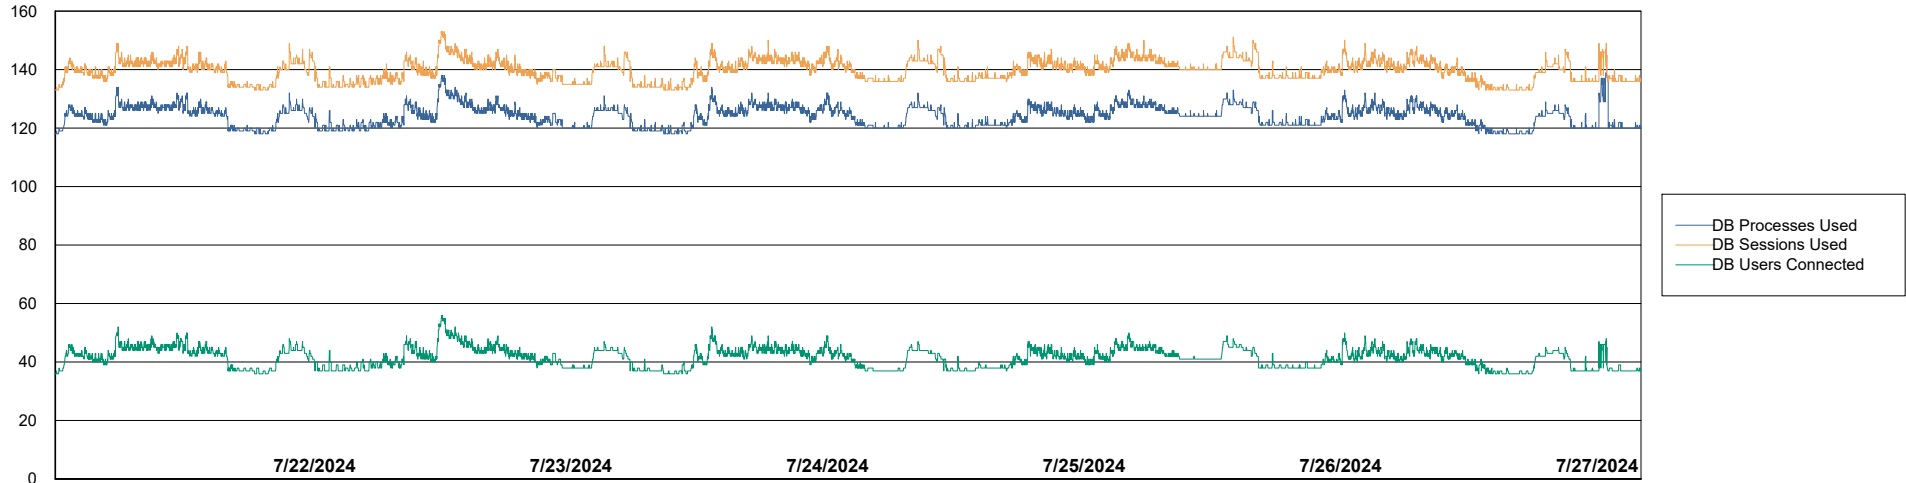

Database Performance CUS_PRD_ABSDB1_ABS1