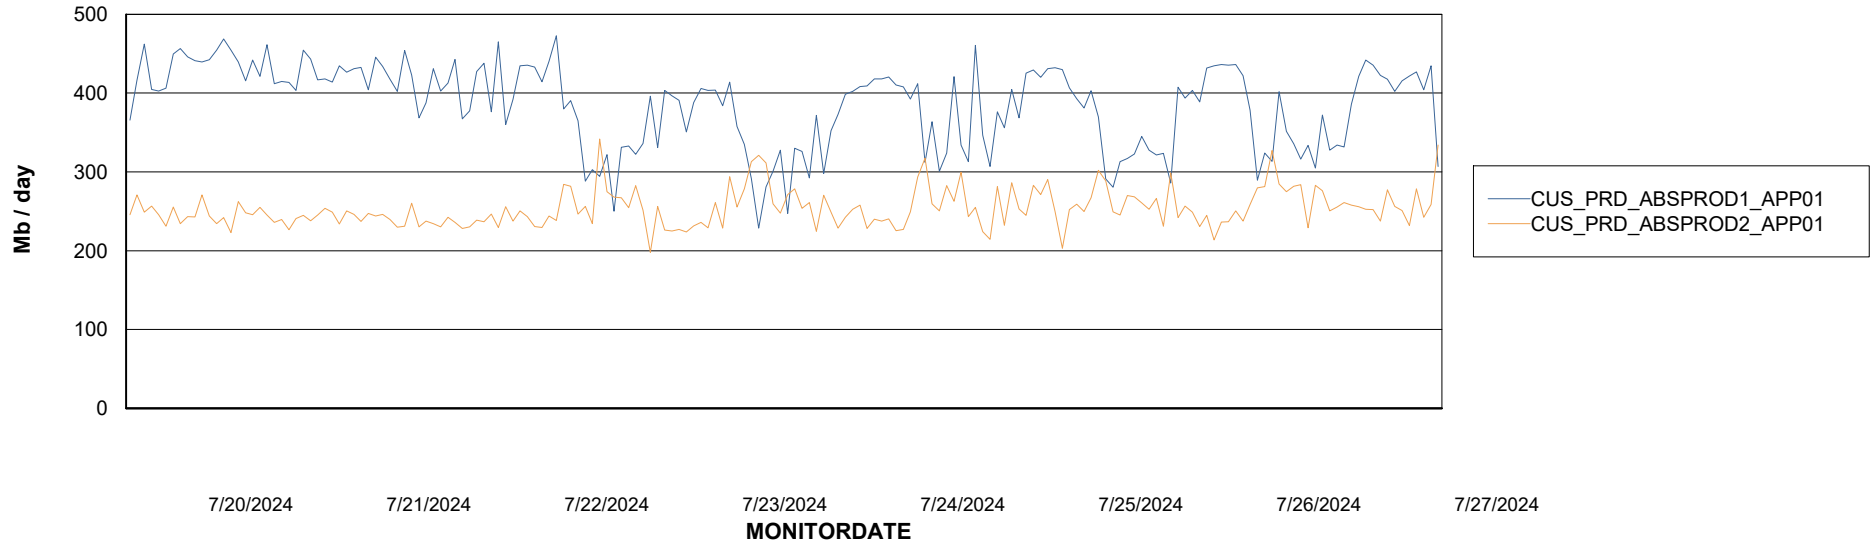

ABSSolute Application Server Services

Avg memory used per ABS Server Service