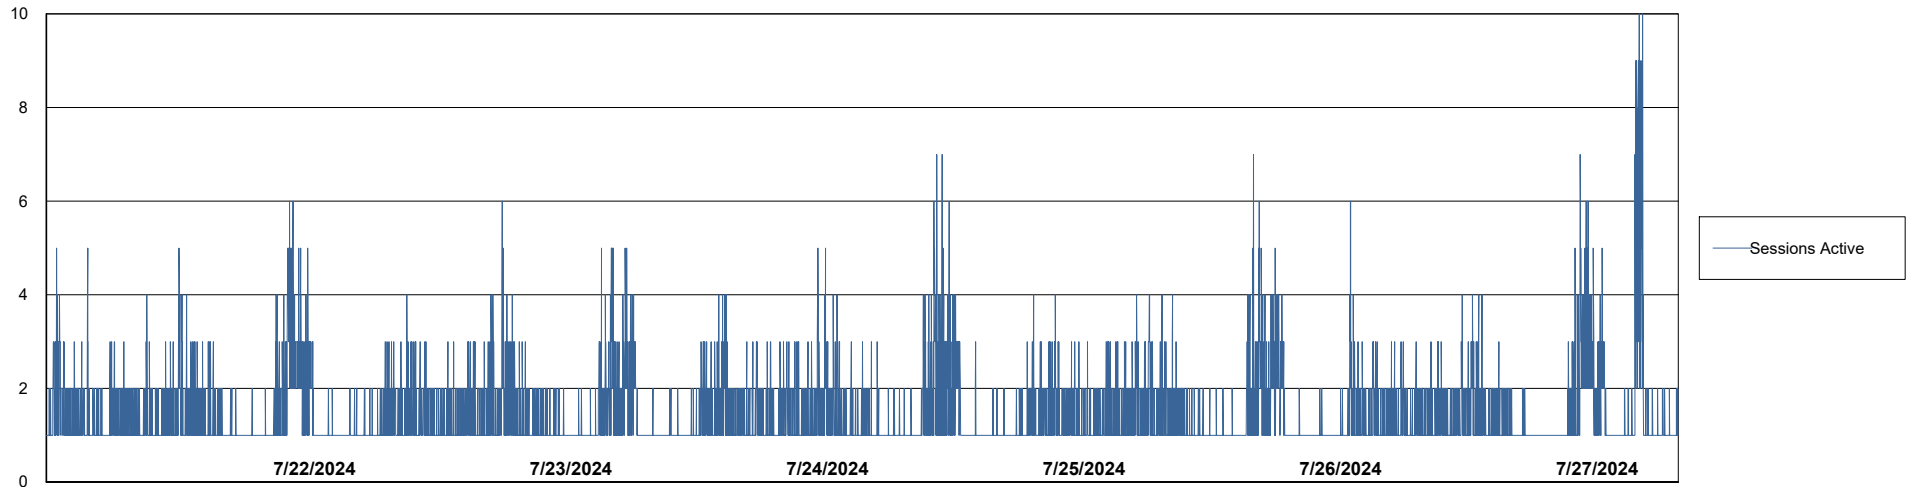

Weekly SLA Customer Report

Customer CUS_Production (24/7)
Database ID 131

Harddisk Usage CUS_PRD_ABSWEBPROD

	Free disk space on C: (%)	Total disk space on C: (Gb)	Used disk space on C: (Gb)
7/27/2024	89	199	23
7/26/2024	89	199	23
7/25/2024	89	199	22
7/24/2024	89	199	22
7/23/2024	89	199	22
7/22/2024	89	199	22
7/21/2024	88	199	23

Weekly SLA Customer Report

Customer CUS_Production (24/7)
Database ID 131

Database Performance CUS_PRD_ABSDB1_ABS1

Weekly SLA Customer Report

Customer CUS_Production (24/7)
Database ID 131

Database Performance CUS_PRD_ABSDB2_HSBABS1