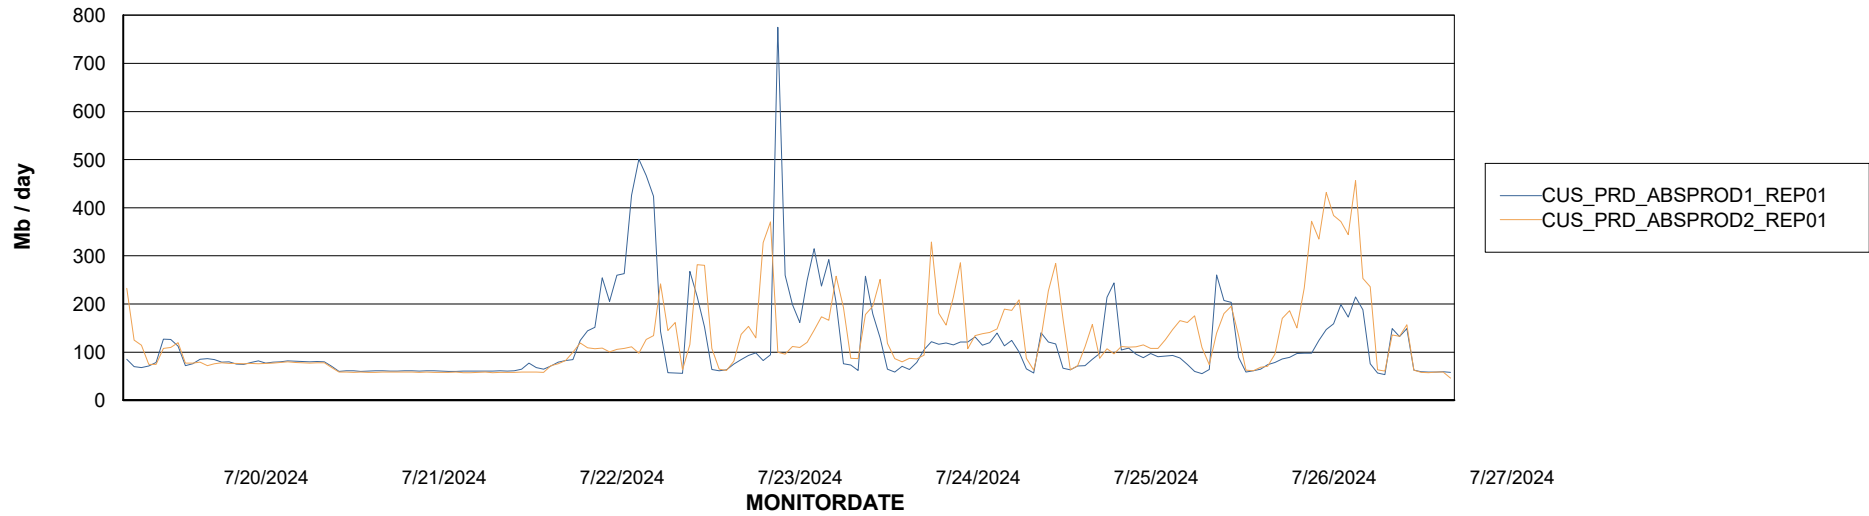

ABSSolute Application ReportServer Services

Avg memory used per ReportServer Service