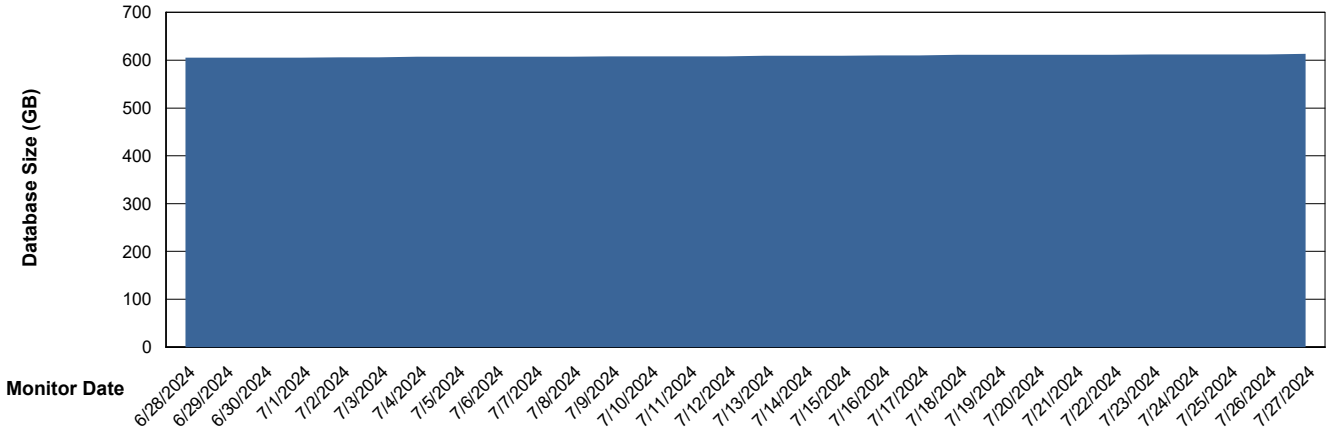

Weekly SLA Customer Report

Customer CUS_Production (24/7)
Database ID 131

Database Performance CUS_PRD_ABSDB1_ABS1

Weekly SLA Customer Report

Customer CUS_Production (24/7)
Database ID 131

Database Performance CUS_PRD_ABSDB2_HSBABS1

DB Processes Max 1,000

Weekly SLA Customer Report

Customer CUS_Production (24/7)
 Database ID 131

DATABASE SIZE CUS_PRD_ABSDB1_ABS1

Database growth over last month

Database Tablespace CUS_PRD_ABSDB1_ABS1

Date	Tablespace Name	Filesize (Gb)	Usedsize (Gb)	Percentage free
7/27/2024	ABSDATA	273	230	16
	INDX	444	368	17
7/26/2024	ABSDATA	273	229	16
	INDX	444	367	17
7/25/2024	ABSDATA	273	229	16
	INDX	444	367	17
7/24/2024	ABSDATA	273	229	16
	INDX	444	367	17
7/23/2024	ABSDATA	273	229	16
	INDX	444	367	17
7/22/2024	ABSDATA	273	229	16
	INDX	444	367	17
7/21/2024	ABSDATA	273	229	16
	INDX	444	367	17

Weekly SLA Customer Report

Customer CUS_Production (24/7)
Database ID 131

Standby Database Health CUS_Production (24/7)

Recovery lag for last 7 days

Weekly SLA Customer Report

Customer CUS_Production (24/7)
Database ID 131