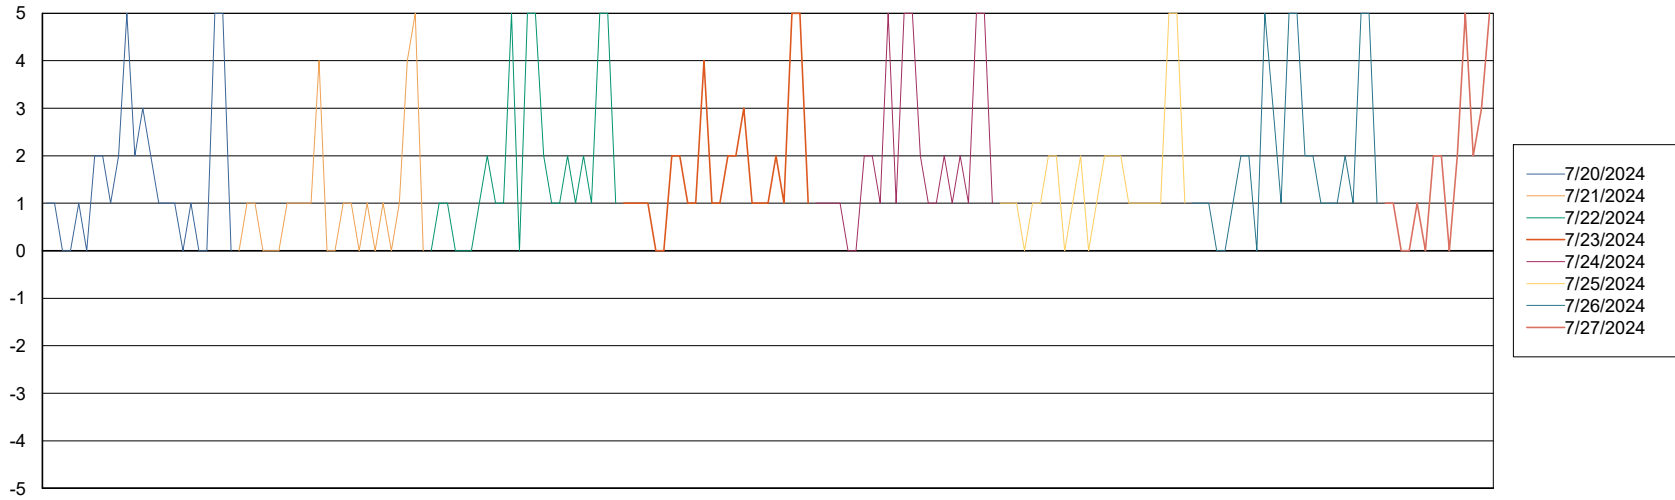

Standby Database Health CUS_Production (24/7)

Recovery lag for last 7 days