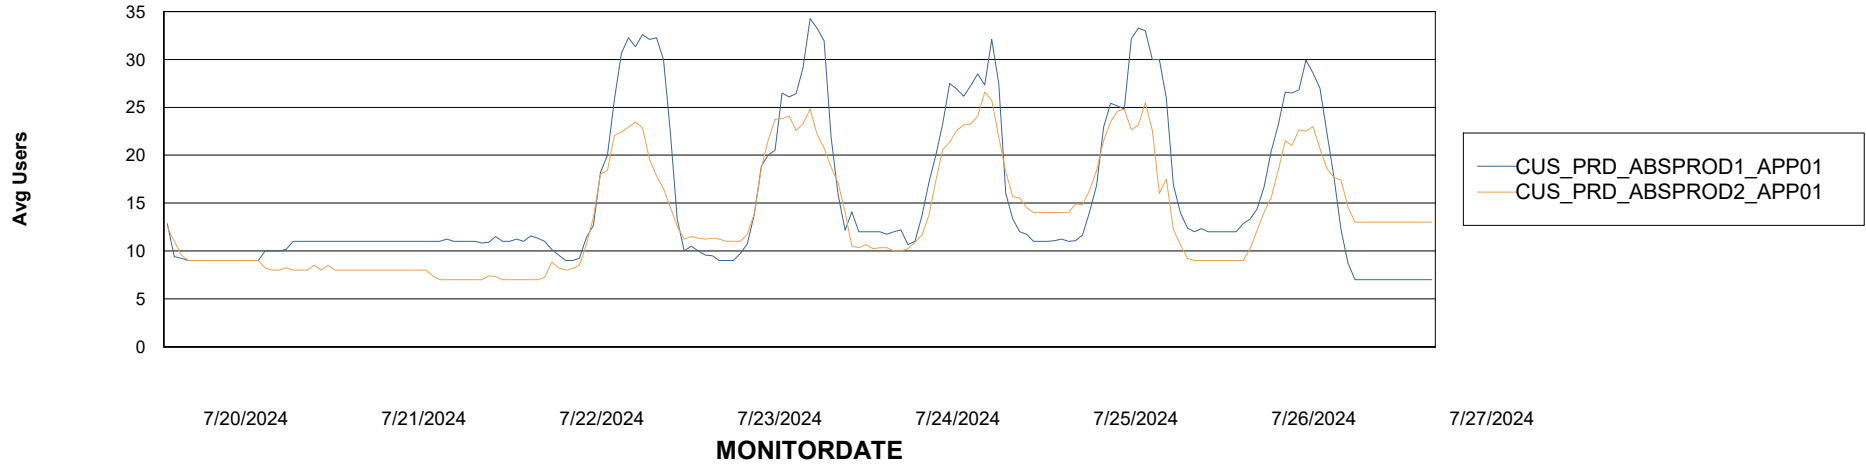

Avg users per day per ABS server