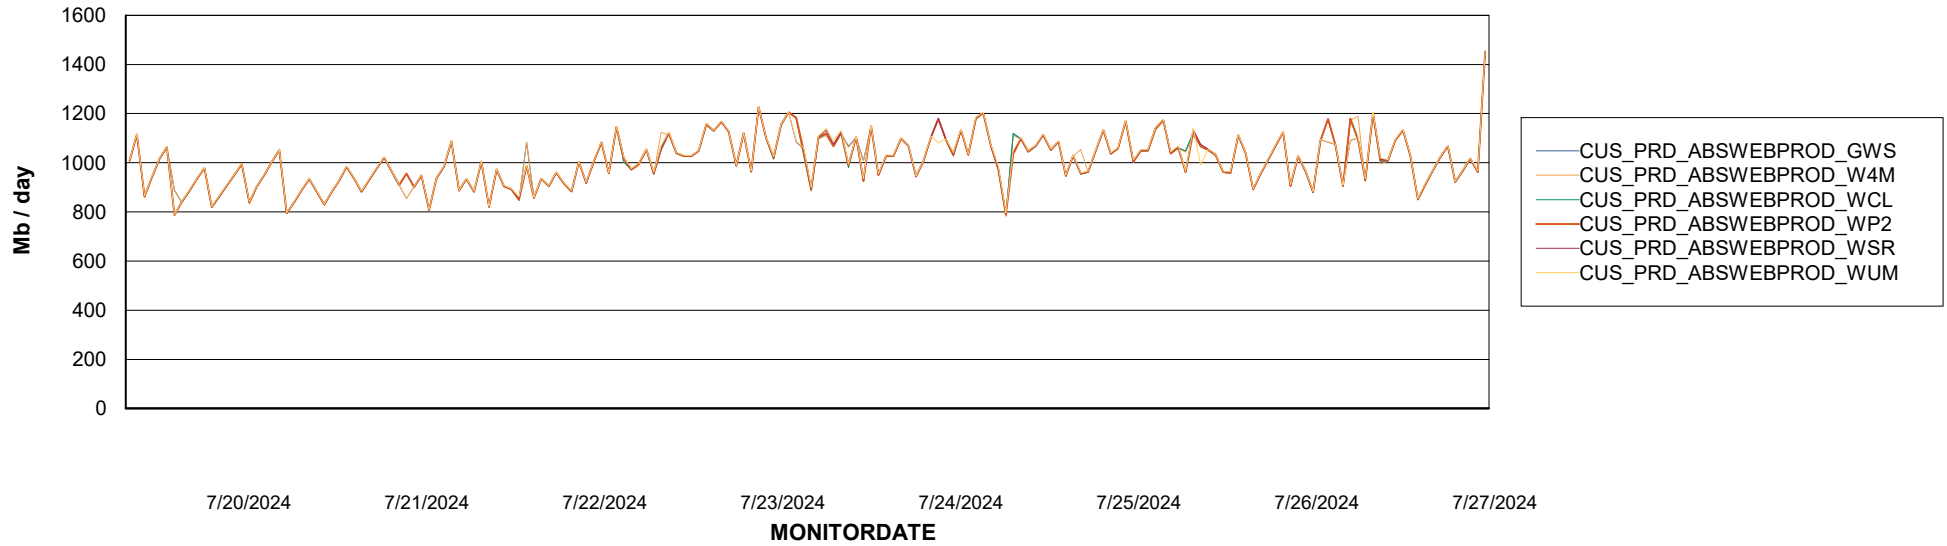

Avg memory used per ReportServer Service

Weekly SLA Customer Report

Customer CUS_Production (24/7)
Database ID 131

ABSSolute Web Component Services

Avg memory used per ABS Web component

Weekly SLA Customer Report