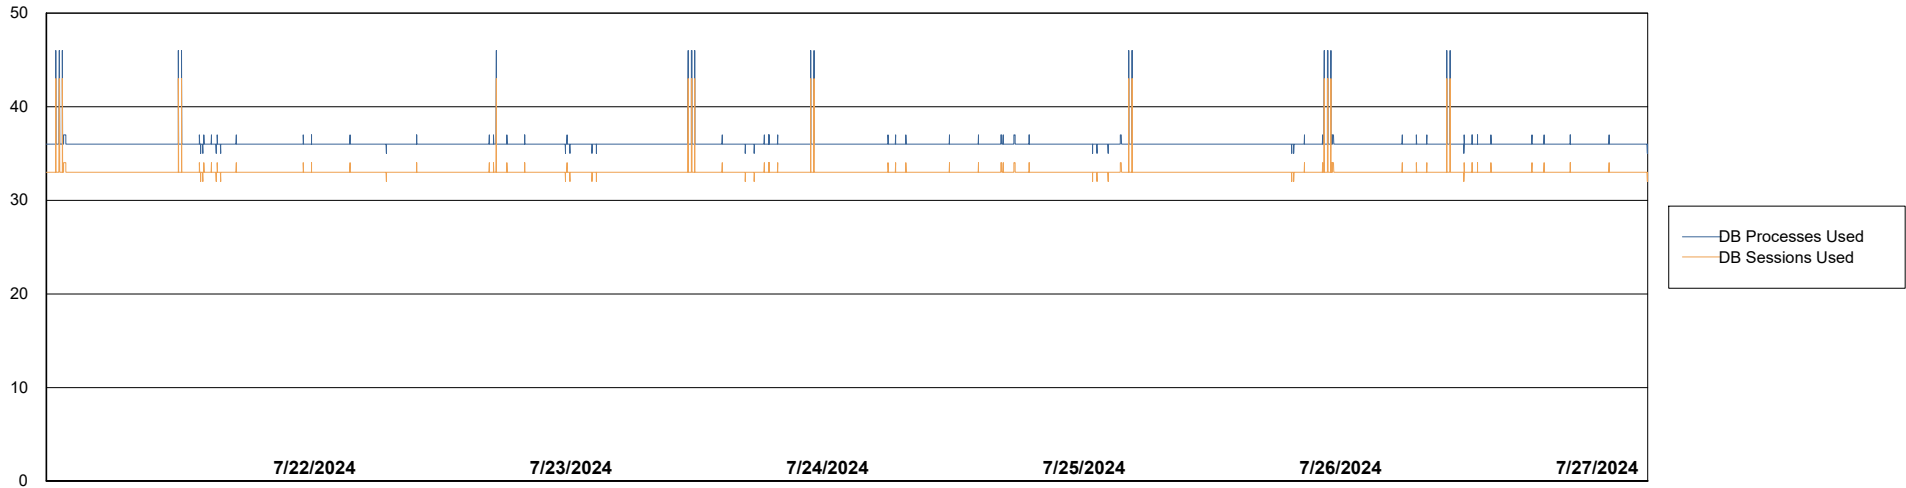

Database Performance CUS_PRD_ABSDB2_HSBABS1

DB Processes Max 1,000