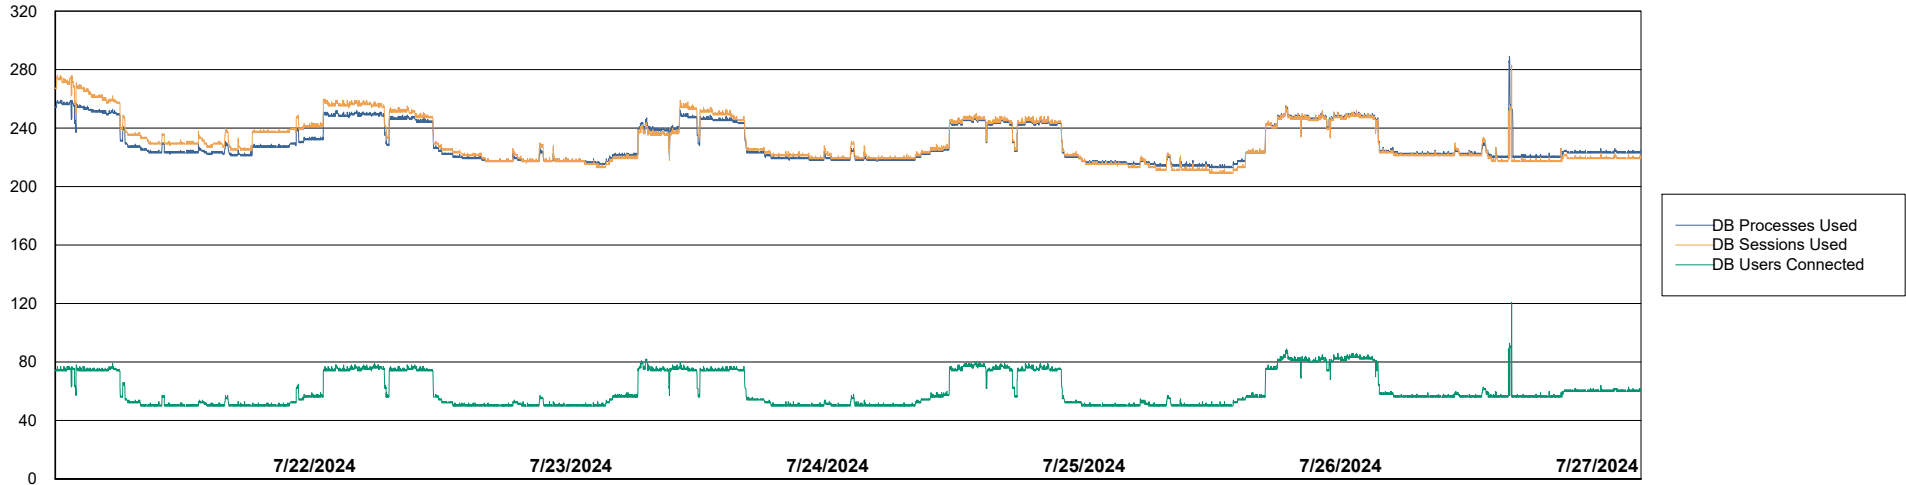

Database Performance CLO_PRD_CLO-ORA01_ABS1