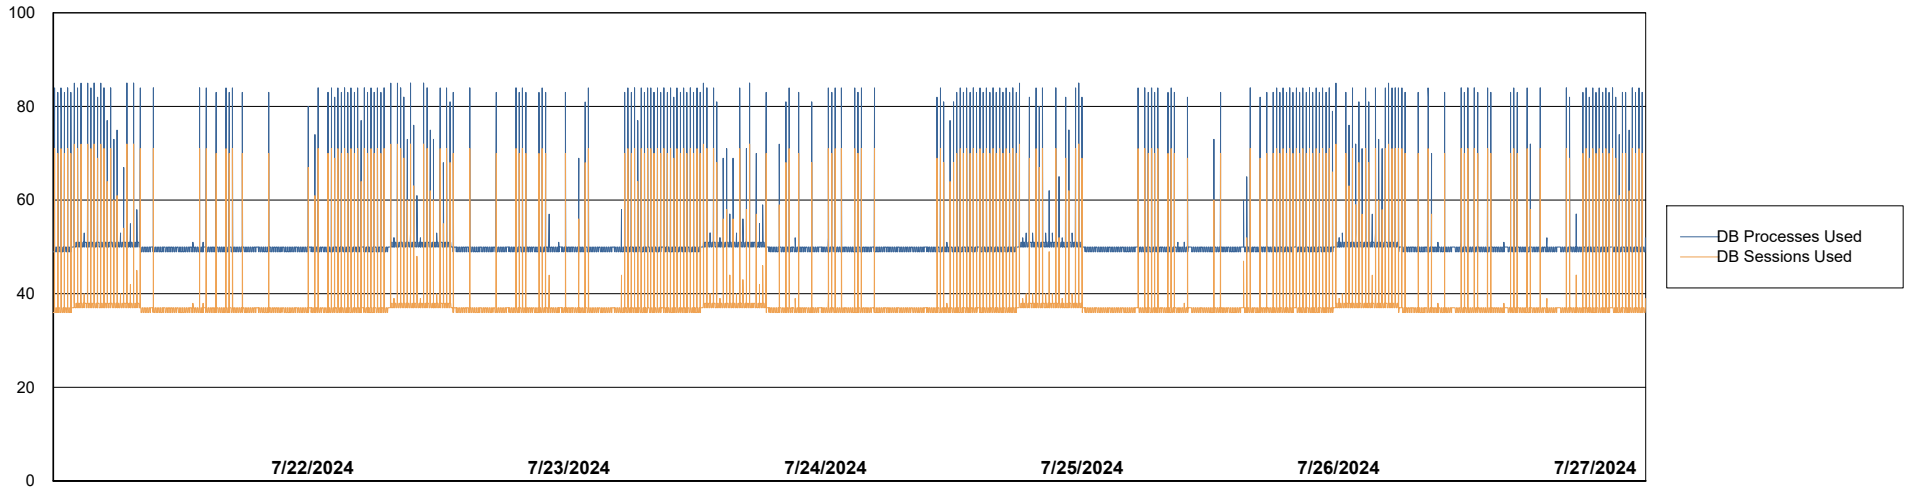

Database Performance CLO_PRD_CLO-ORA02_HSBABS1

DB Processes Max 1,000