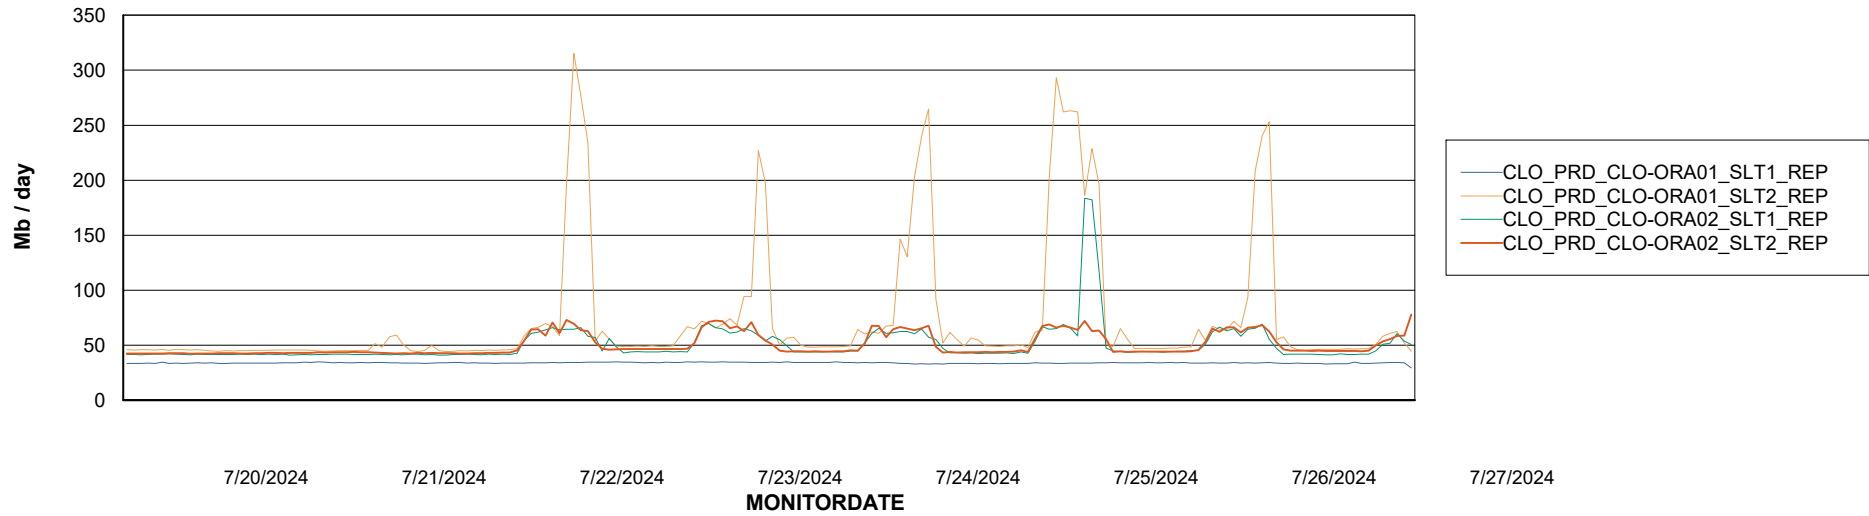

ABSSolute Application ReportServer Services

Avg memory used per ReportServer Service