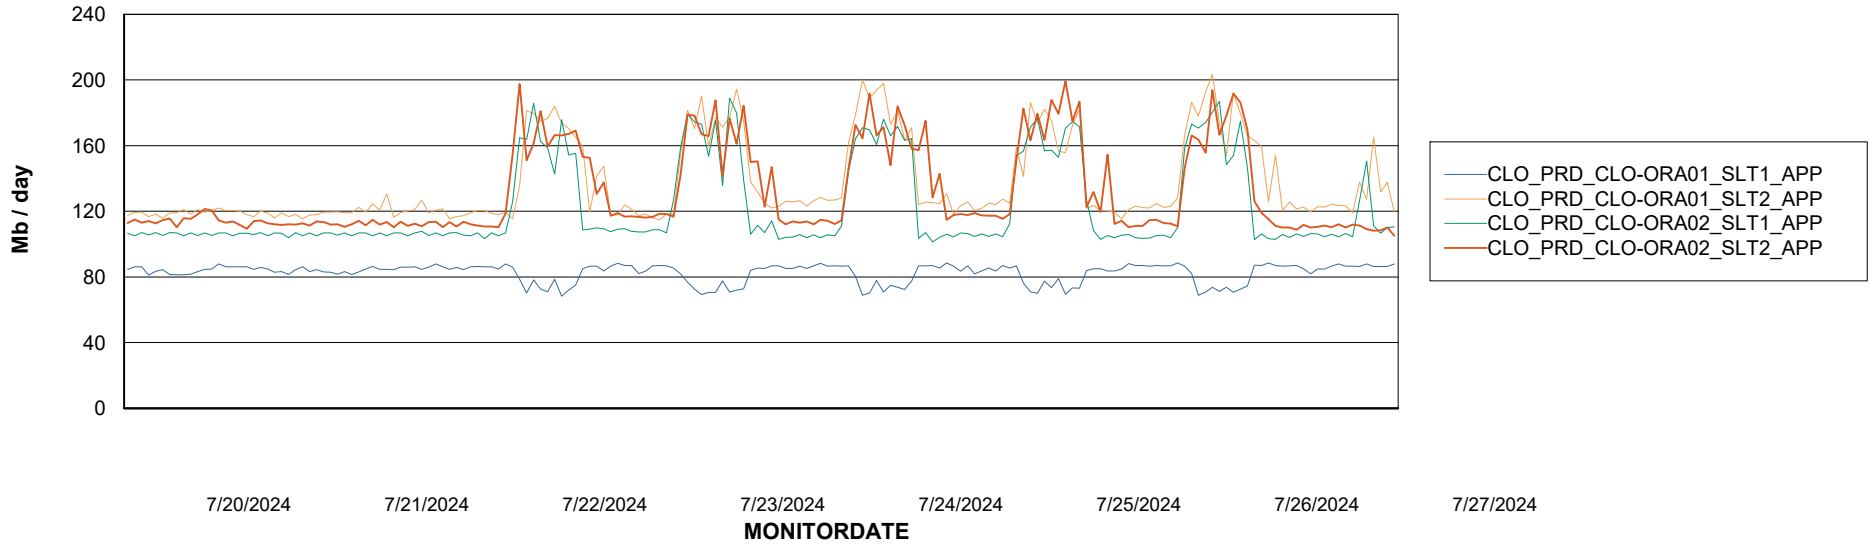

ABSSolute Application Server Services

Avg memory used per ABS Server Service