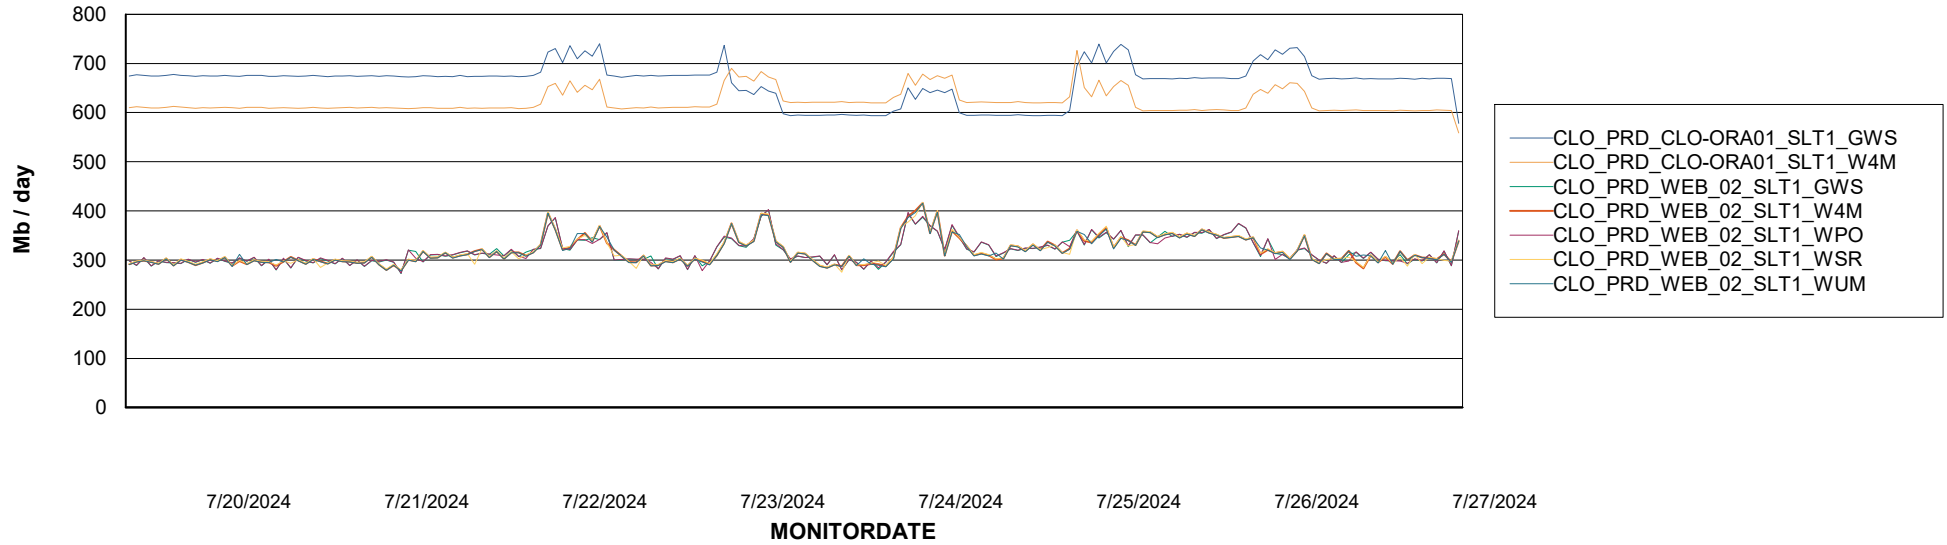

ABSolute Web Component Services

Avg memory used per ABS Web component