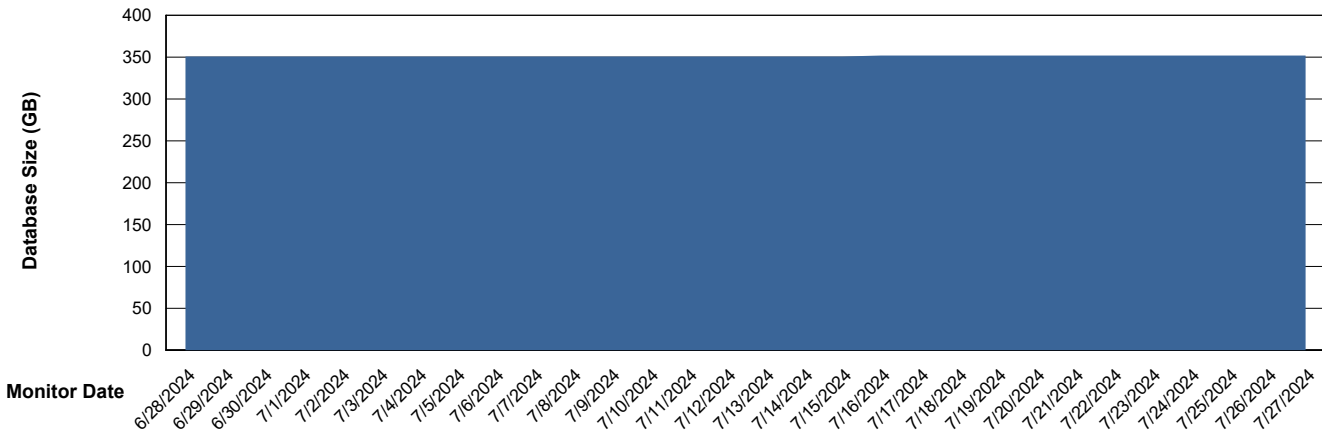

Database growth over last month

Database Tablespace CLO_PRD_CLO-ORA01_ABS1

Date	Tablespace Name	Filesize (Gb)	Usedsize (Gb)	Percentage free
7/27/2024	ABSDATA	110	92	16
	INDX	282	235	17
7/26/2024	ABSDATA	110	92	16
	INDX	282	235	17
7/25/2024	ABSDATA	110	92	16
	INDX	282	235	17
7/24/2024	ABSDATA	110	92	16
	INDX	282	235	17
7/23/2024	ABSDATA	110	92	16
	INDX	282	235	17
7/22/2024	ABSDATA	110	92	16
	INDX	282	235	17
7/21/2024	ABSDATA	110	92	16
	INDX	282	234	17