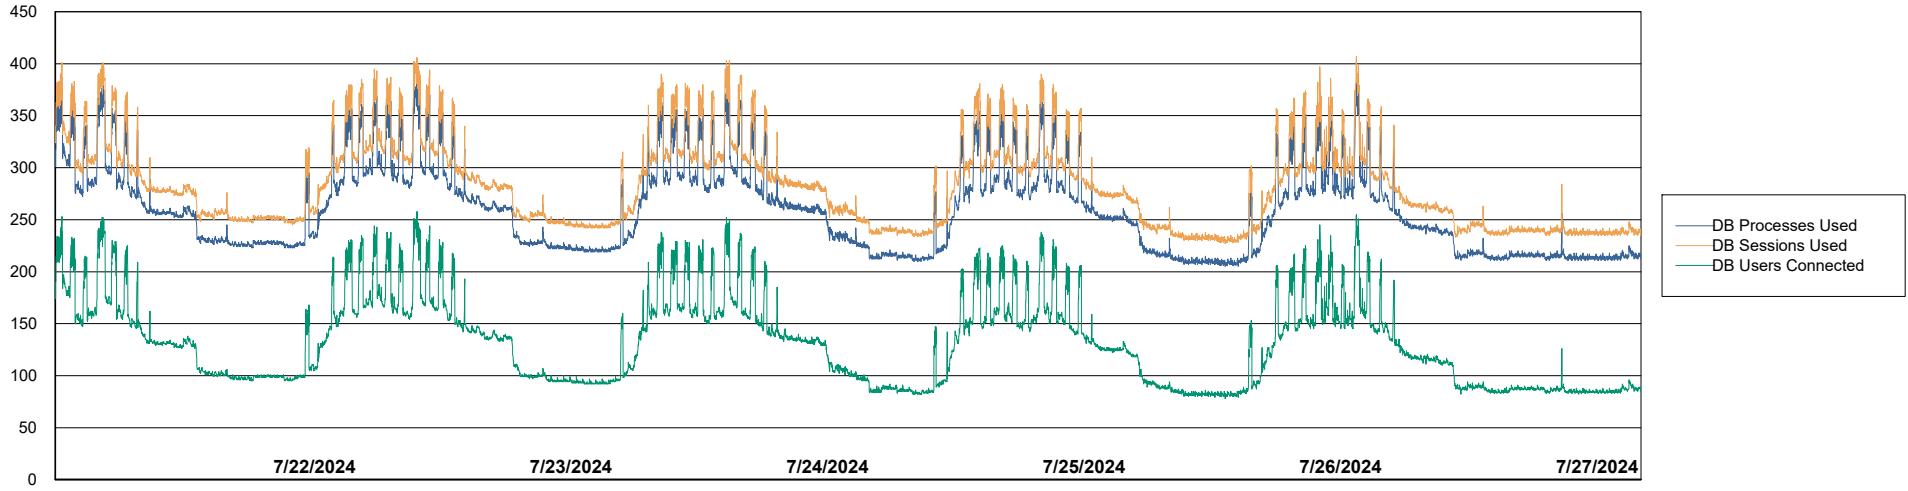

Harddisk Usage BNL_PRD_vm-absa03

	Free disk space on C: (%)	Total disk space on C: (Gb)	Used disk space on C: (Gb)	Free disk space on D: (%)	Total disk space on D: (Gb)	Used disk space on D: (Gb)	Free disk space on E: (%)	Total disk space on E: (Gb)	Used disk space on E: (Gb)
7/27/2024	64	127	46	26	127	94	92	64	5
7/26/2024	63	127	47	26	127	94	92	64	5
7/25/2024	63	127	47	26	127	94	92	64	5
7/24/2024	67	127	42	26	127	93	92	64	5
7/23/2024	67	127	41	26	127	93	92	64	5
7/22/2024	68	127	41	26	127	93	92	64	5
7/21/2024	68	127	41	27	127	93	92	64	5

Weekly SLA Customer Report

Customer BNL_Production
Database ID 83

Database Performance BNLDB_Production

Weekly SLA Customer Report

Customer BNL_Production
Database ID 83

Database Performance BNLDB_Standby

DB Processes Max 0
DB Processes Max 1,000
DB Processes Max 4