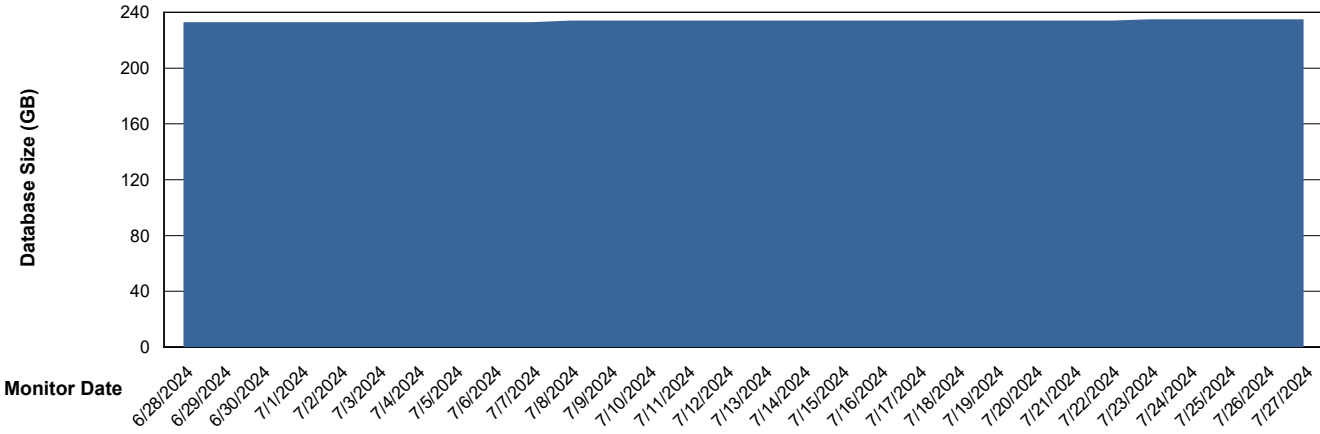

Weekly SLA Customer Report

Customer BNL_Production
Database ID 83

Database Performance BNLDB_Production

Weekly SLA Customer Report

Customer BNL_Production
Database ID 83

Database Performance BNLDB_Standby

DB Processes Max 0
DB Processes Max 1,000
DB Processes Max 4

Weekly SLA Customer Report

Customer BNL_Production
 Database ID 83

DATABASE SIZE BNLDB_Production

Database growth over last month

Database Tablespace BNLDB_Production

Date	Tablespace Name	Filesize (Gb)	Usedsize (Gb)	Percentage free
7/27/2024	ABSDATA	105	68	35
	INDX	200	157	21
7/26/2024	ABSDATA	105	68	35
	INDX	200	157	21
7/25/2024	ABSDATA	105	68	35
	INDX	200	157	21
7/24/2024	ABSDATA	105	68	35
	INDX	200	157	21
7/23/2024	ABSDATA	105	68	35
	INDX	200	157	21
7/22/2024	ABSDATA	105	68	36
	INDX	200	157	22
7/21/2024	ABSDATA	105	68	36
	INDX	200	157	22