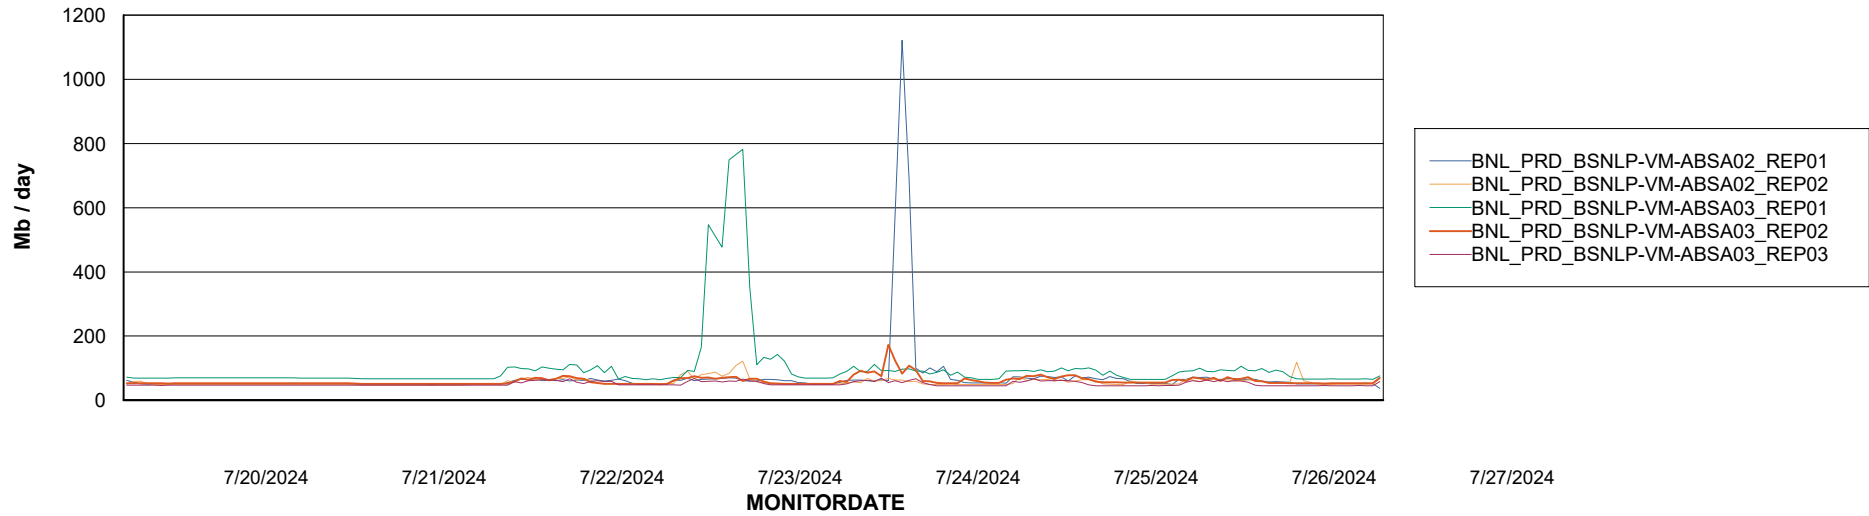

Avg memory used per ABS Server Service

Avg users per day per ABS server

Weekly SLA Customer Report

Customer BNL_Production
Database ID 83

ABSSolute Application ReportServer Services

Avg memory used per ReportServer Service