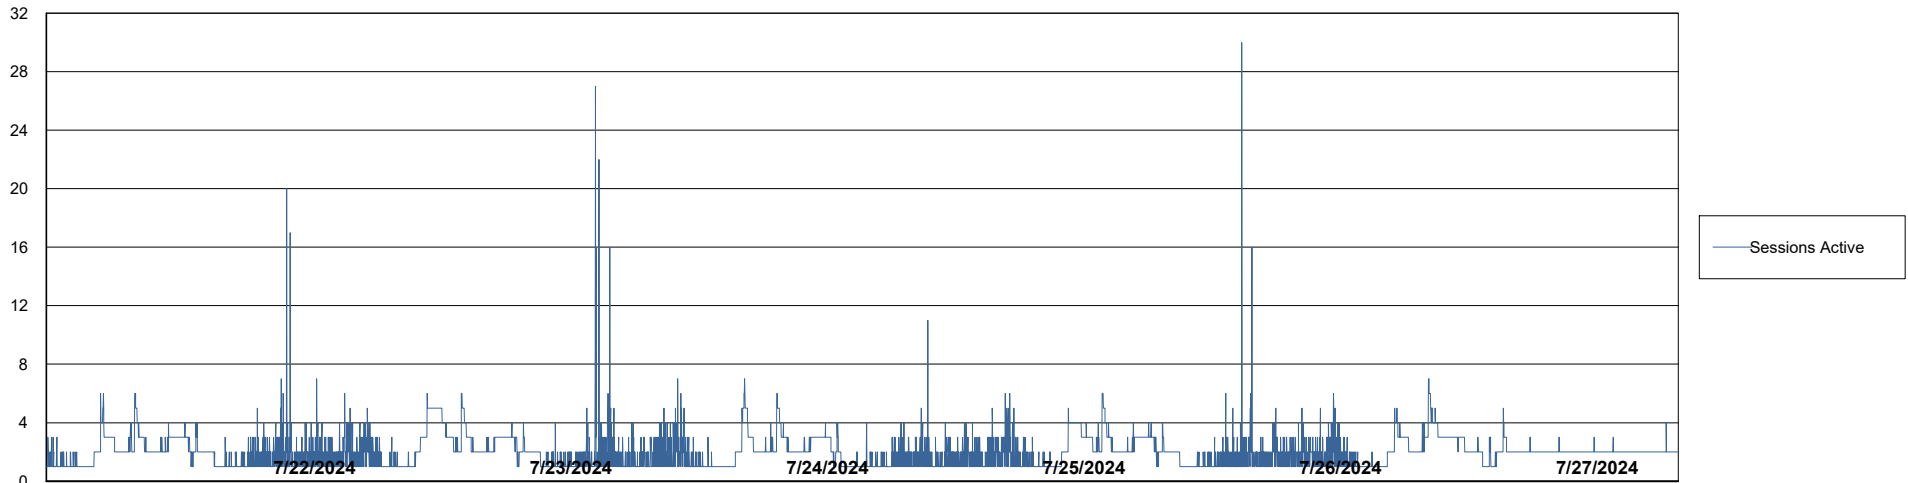

Weekly SLA Customer Report

Customer AUJ_Production
Database ID 185

Database Performance AUJ_BI2_DB

Weekly SLA Customer Report

Customer AUJ_Production
Database ID 185

Database Performance AUJ_DB2_Primary

Weekly SLA Customer Report

Customer AUJ_Production
Database ID 185

DATABASE SIZE AUJ_BI2_DB

Database growth over last month

DATABASE SIZE AUJ_DB2_Primary

Database growth over last month

Weekly SLA Customer Report

Customer AUJ_Production
Database ID 185