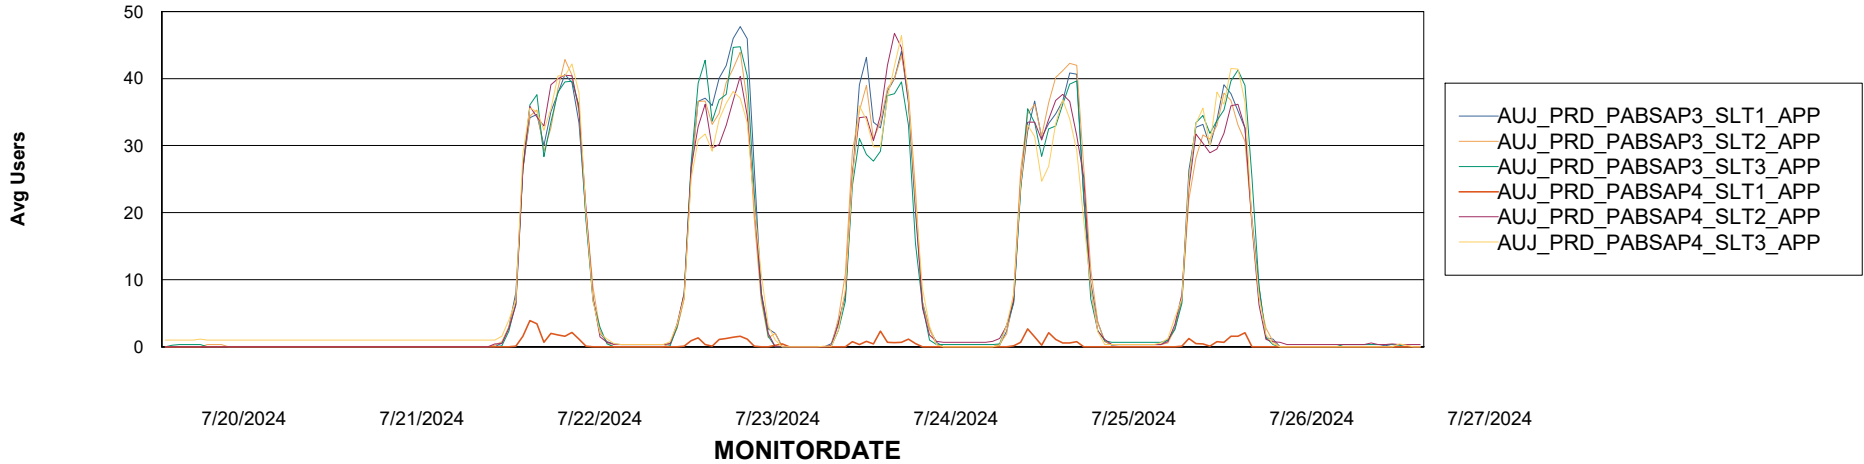

Weekly SLA Customer Report

Customer AUJ_Production
Database ID 185

ABSSolute Application Server Services

Avg memory used per ABS Server Service

Avg users per day per ABS server

Weekly SLA Customer Report

Customer AUJ_Production
Database ID 185