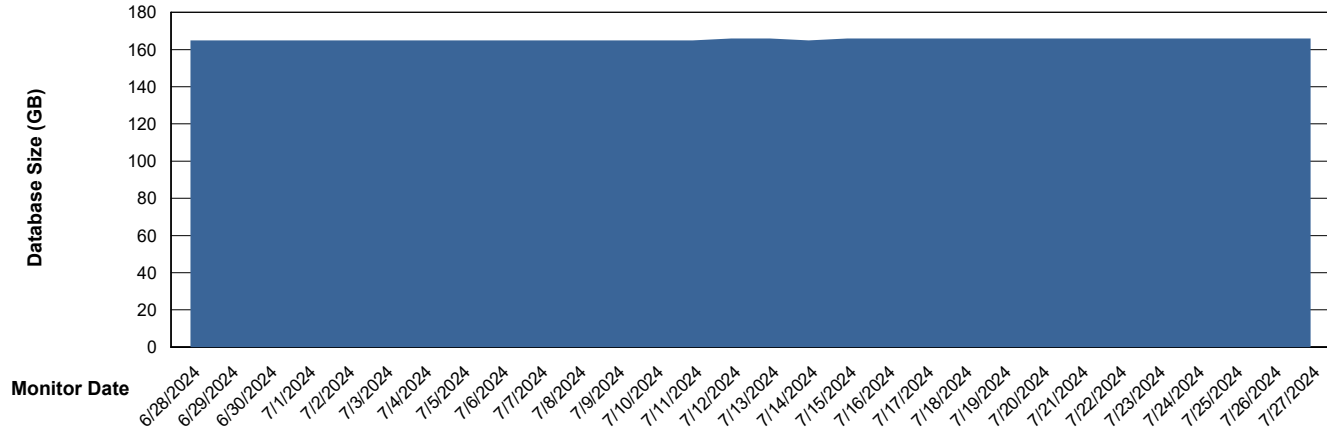

Weekly SLA Customer Report

Customer AUJ_Production
Database ID 185

Database Performance AUJ_BI2_DB

Weekly SLA Customer Report

Customer AUJ_Production
Database ID 185

Database Performance AUJ_DB2_Primary

Weekly SLA Customer Report

Customer AUJ_Production
Database ID 185

DATABASE SIZE AUJ_BI2_DB

Database growth over last month

DATABASE SIZE AUJ_DB2_Primary

Database growth over last month

Weekly SLA Customer Report

Customer AUJ_Production
Database ID 185