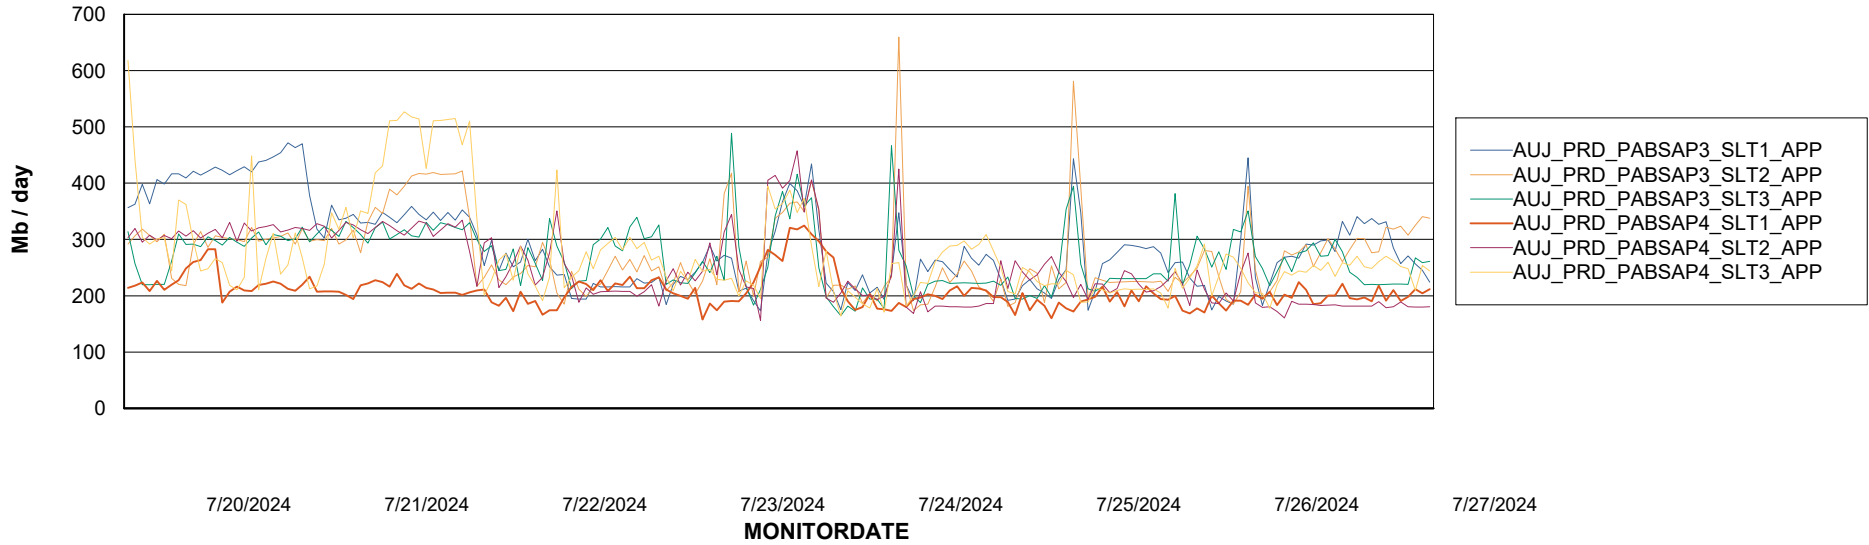

ABSSolute Application Server Services

Avg memory used per ABS Server Service