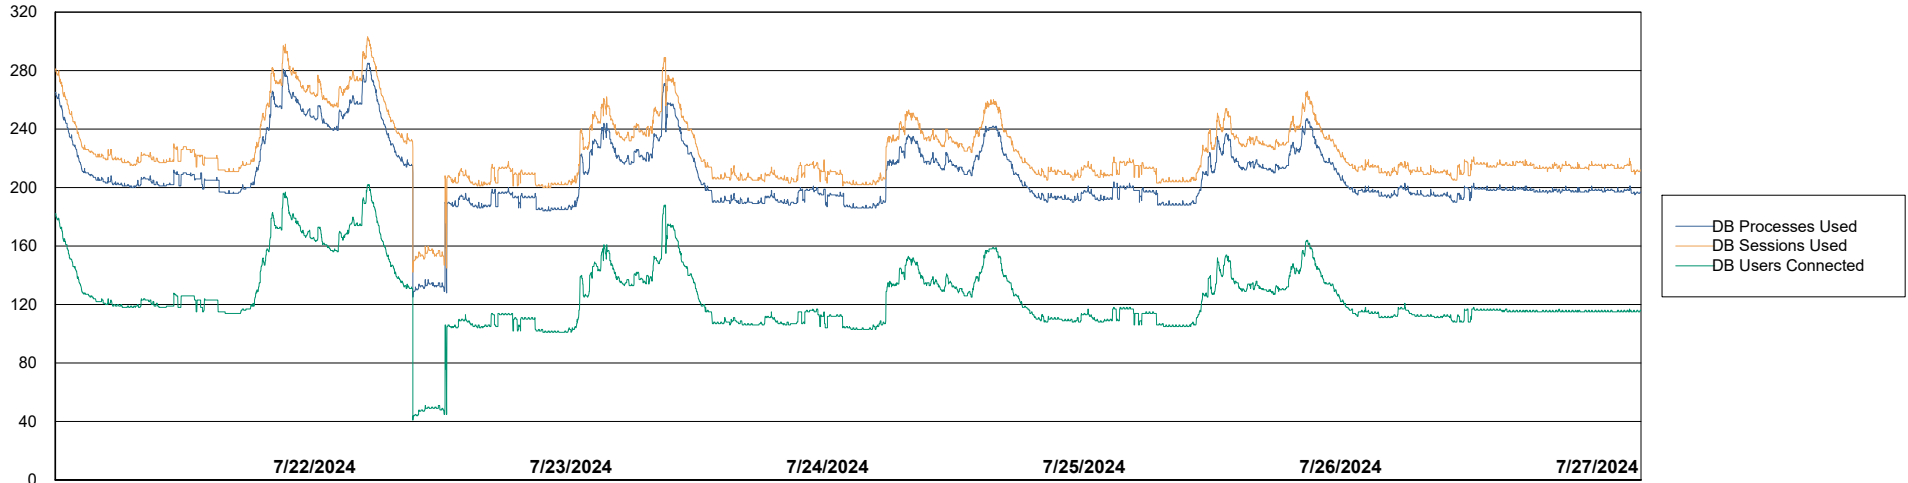

Weekly SLA Customer Report

Customer AUJ_Production
Database ID 185

Database Performance AUJ_BI2_DB

Weekly SLA Customer Report

Customer AUJ_Production
Database ID 185

Database Performance AUJ_DB2_Primary

Weekly SLA Customer Report