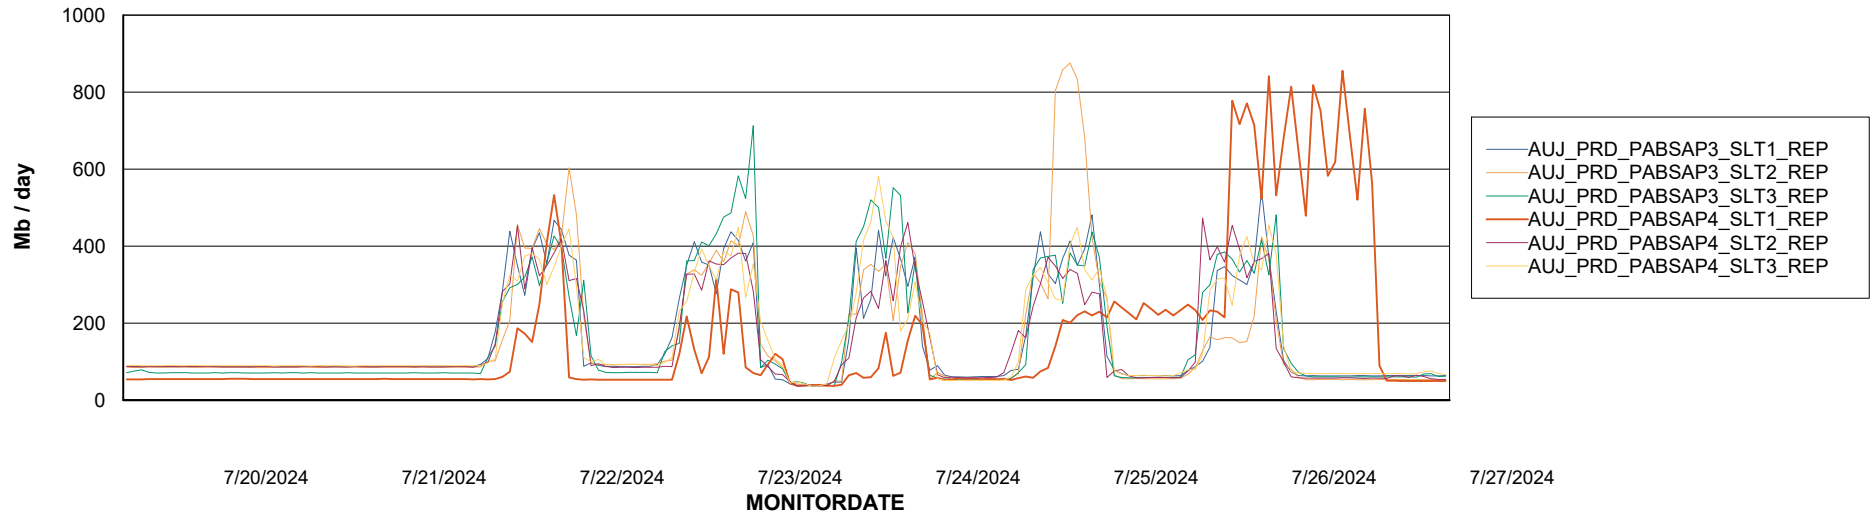

ABSSolute Application ReportServer Services

Avg memory used per ReportServer Service