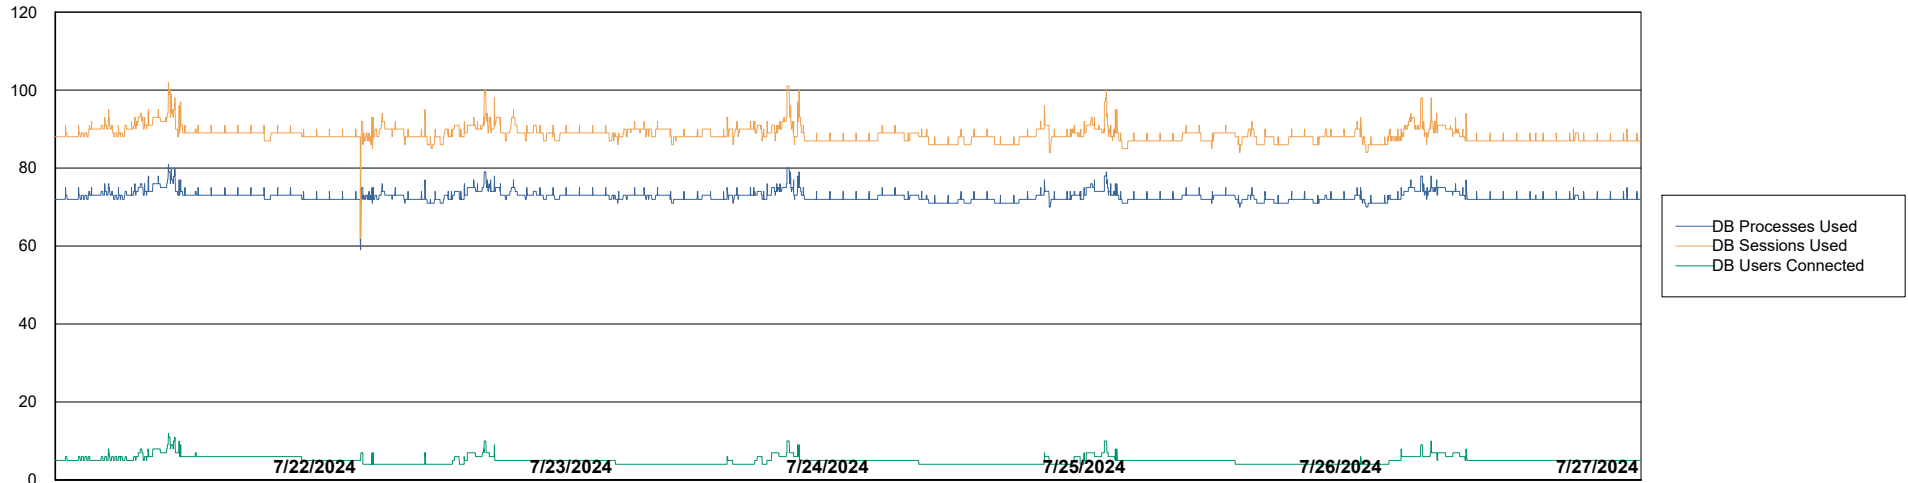

Weekly SLA Customer Report

Customer AUJ_Production
 Database ID 185

Harddisk Usage AUJ_PRD_PABSWEB1

	Free disk space on / (%)	Total disk space on / (Gb)	Used disk space on / (Gb)	Free disk space on /abs (%)	Total disk space on /abs (Gb)	Used disk space on /abs (Gb)
7/27/2024	78	40	9	99	60	1
7/26/2024	78	40	9	99	60	1
7/25/2024	78	40	9	99	60	1
7/24/2024	78	40	9	99	60	1
7/23/2024	78	40	9	99	60	1
7/22/2024	78	40	9	99	60	1
7/21/2024	78	40	9	99	60	1

Weekly SLA Customer Report

Customer AUJ_Production
Database ID 185

Database Performance AUJ_BI2_DB

Weekly SLA Customer Report

Customer AUJ_Production
Database ID 185

Database Performance AUJ_DB2_Primary

Weekly SLA Customer Report