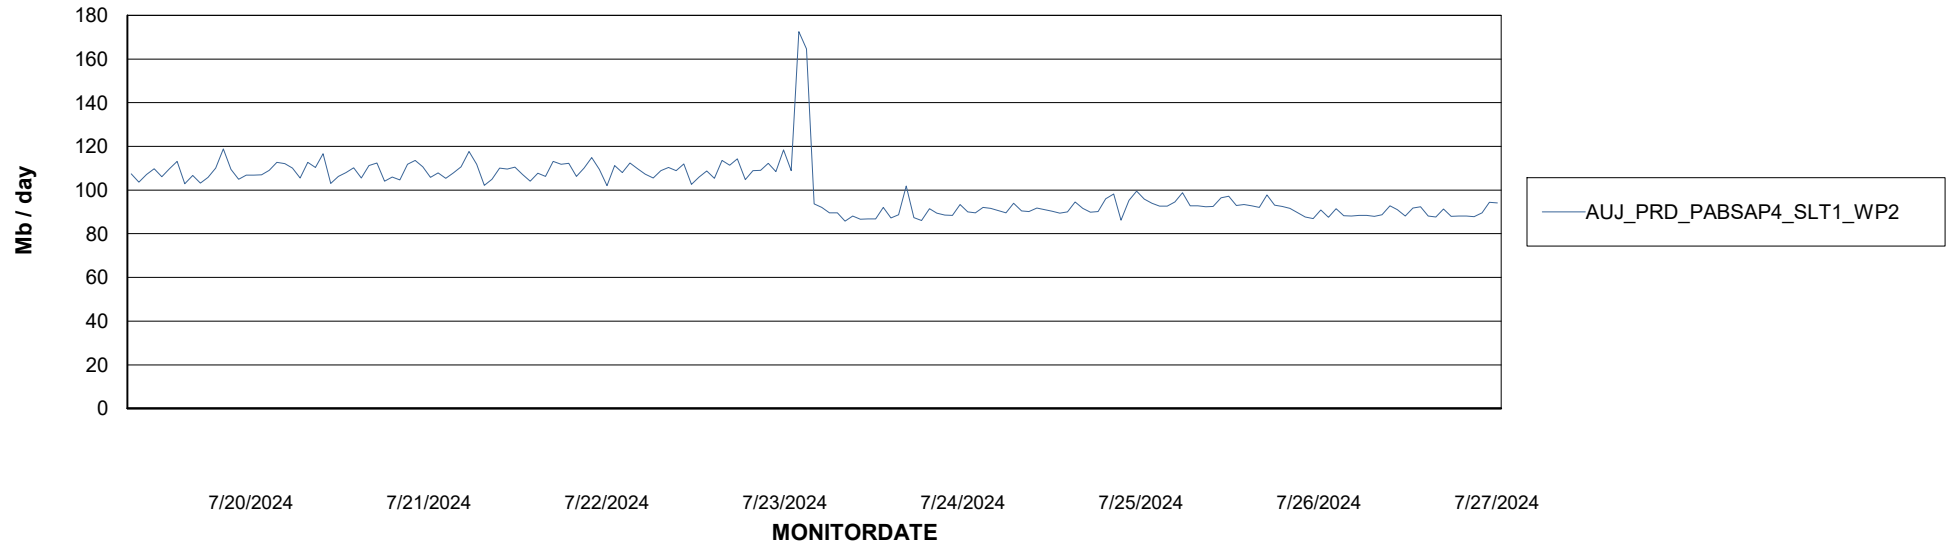

ABSSolute Application ReportServer Services

Avg memory used per ReportServer Service

Weekly SLA Customer Report

Customer AUJ_Production
Database ID 185

ABSSolute Web Component Services

Avg memory used per ABS Web component