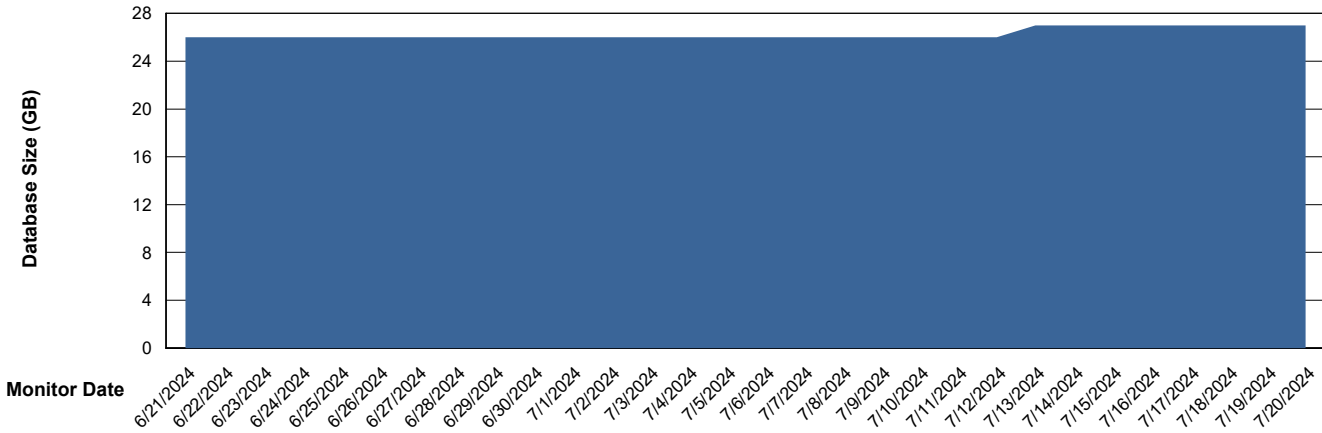

DB Processes Max 0
DB Processes Max 4
DB Processes Max 1,000

Weekly SLA Customer Report

Customer XMX Production (24/7)
 Database ID 146

DATABASE SIZE XMX_PROD_ABSDB01_PRDB_ABS1

Database growth over last month

Database Tablespace XMX_PROD_ABSDB01_PRDB_ABS1

Date	Tablespace Name	Filesize (Gb)	Usedsize (Gb)	Percentage free
7/20/2024	ABSDATA	13	11	18
	INDX	8	0	100
7/19/2024	ABSDATA	13	11	18
	INDX	8	0	100
7/18/2024	ABSDATA	13	11	19
	INDX	8	0	100
7/17/2024	ABSDATA	13	11	19
	INDX	8	0	100
7/16/2024	ABSDATA	13	10	20
	INDX	8	0	100
7/15/2024	ABSDATA	13	10	20
	INDX	8	0	100
7/14/2024	ABSDATA	13	10	20
	INDX	8	0	100