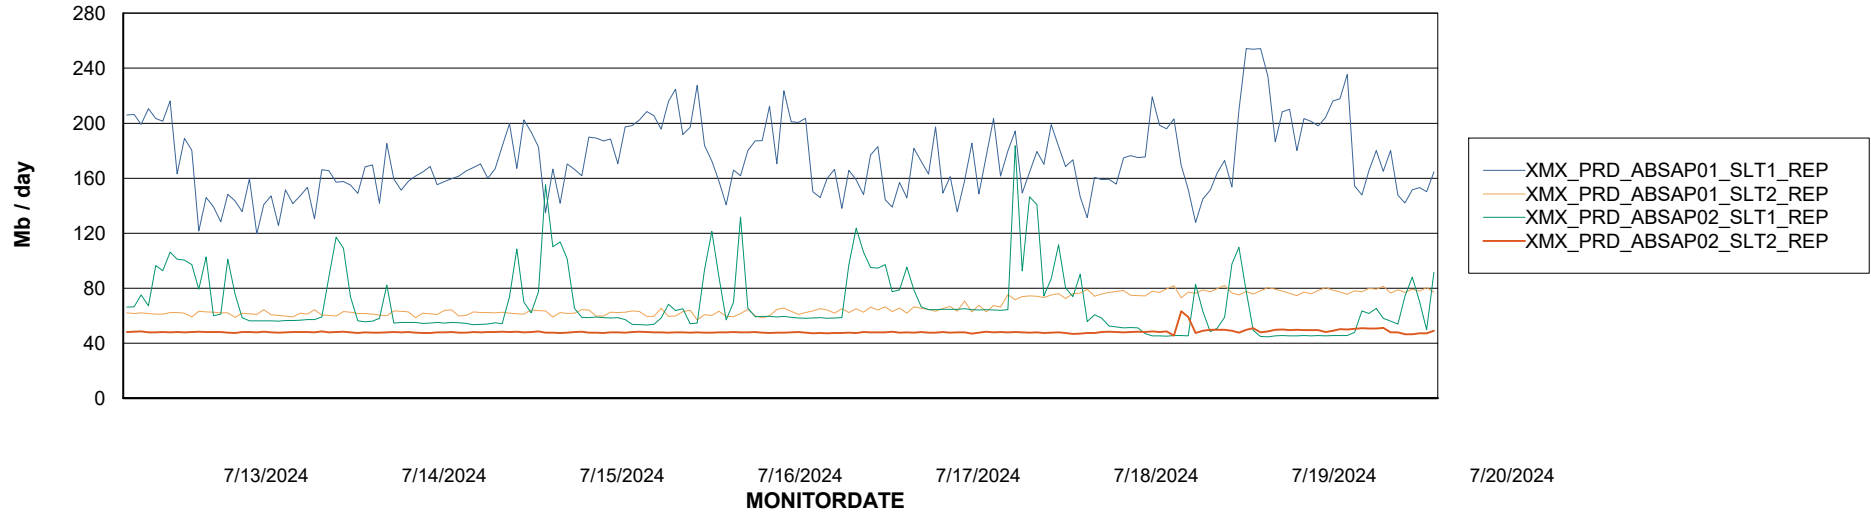

ABSSolute Application ReportServer Services

Avg memory used per ReportServer Service