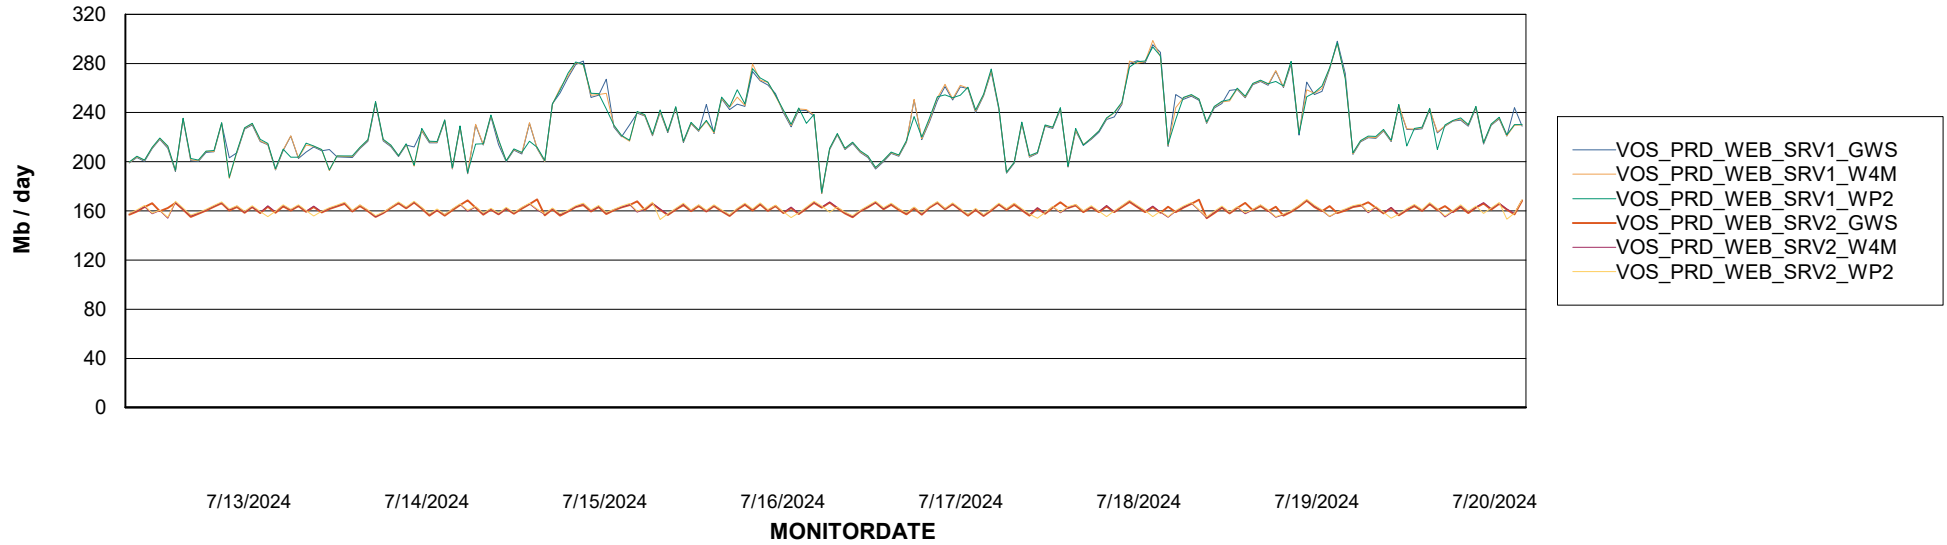

ABSSolute Web Component Services

Avg memory used per ABS Web component