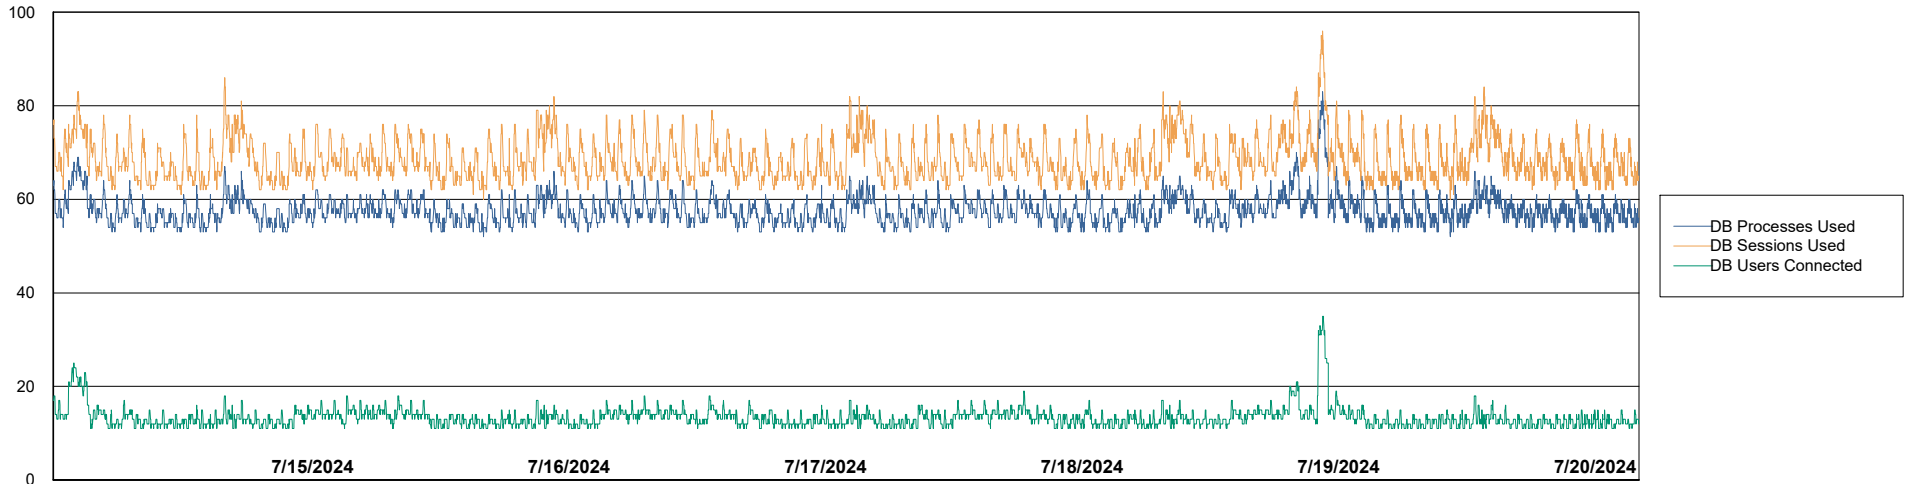

Database Performance VOS_PRD_ABSBI-2018_ABS1