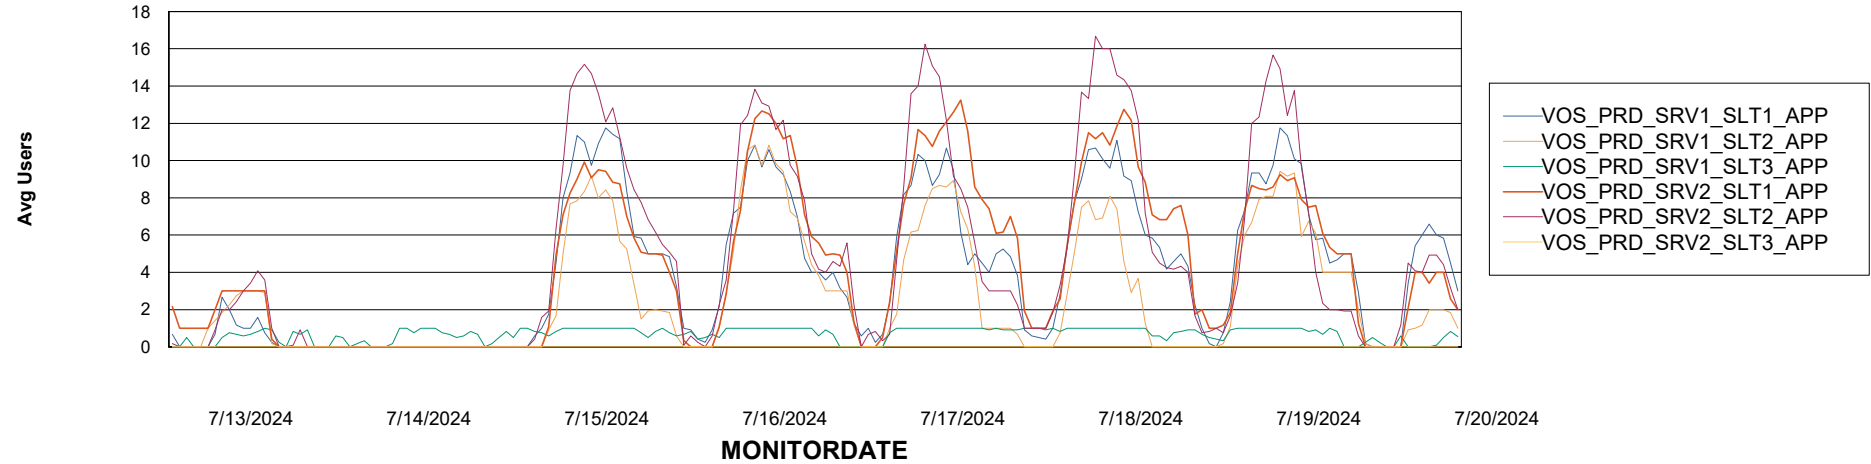

Avg users per day per ABS server