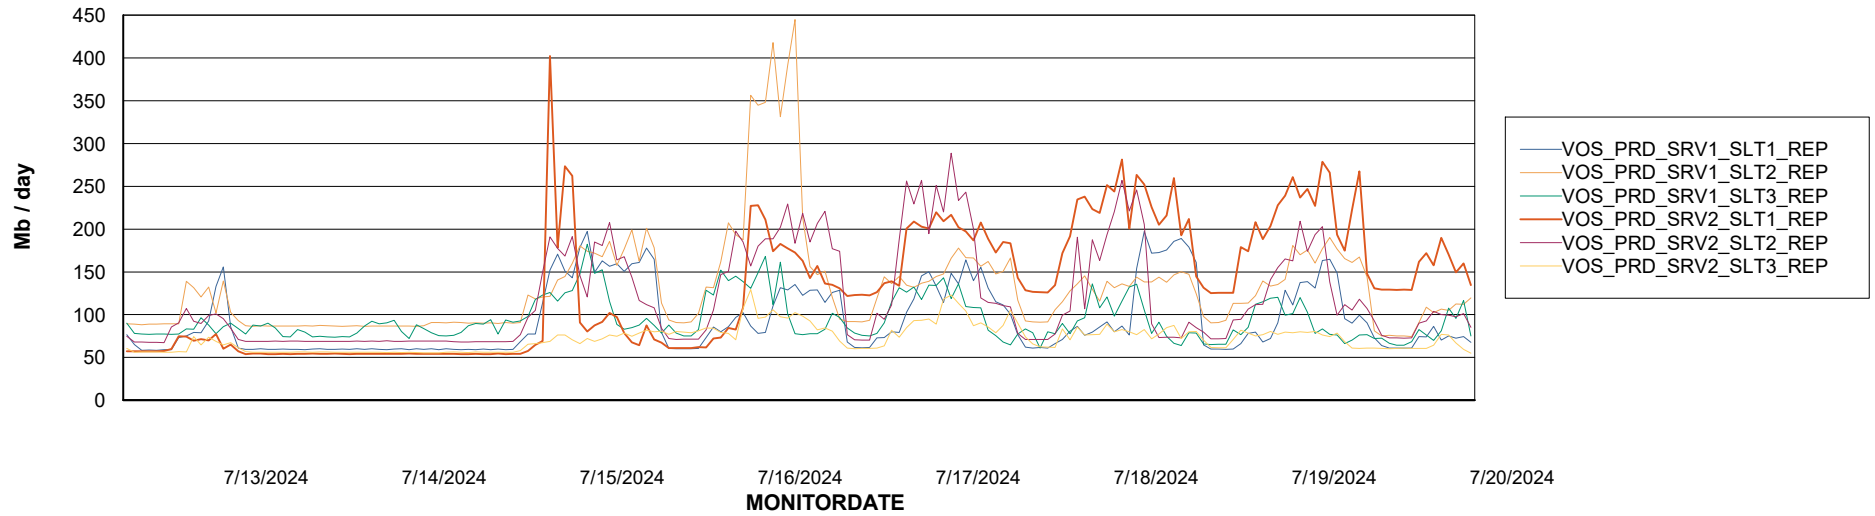

ABSSolute Application ReportServer Services

Avg memory used per ReportServer Service