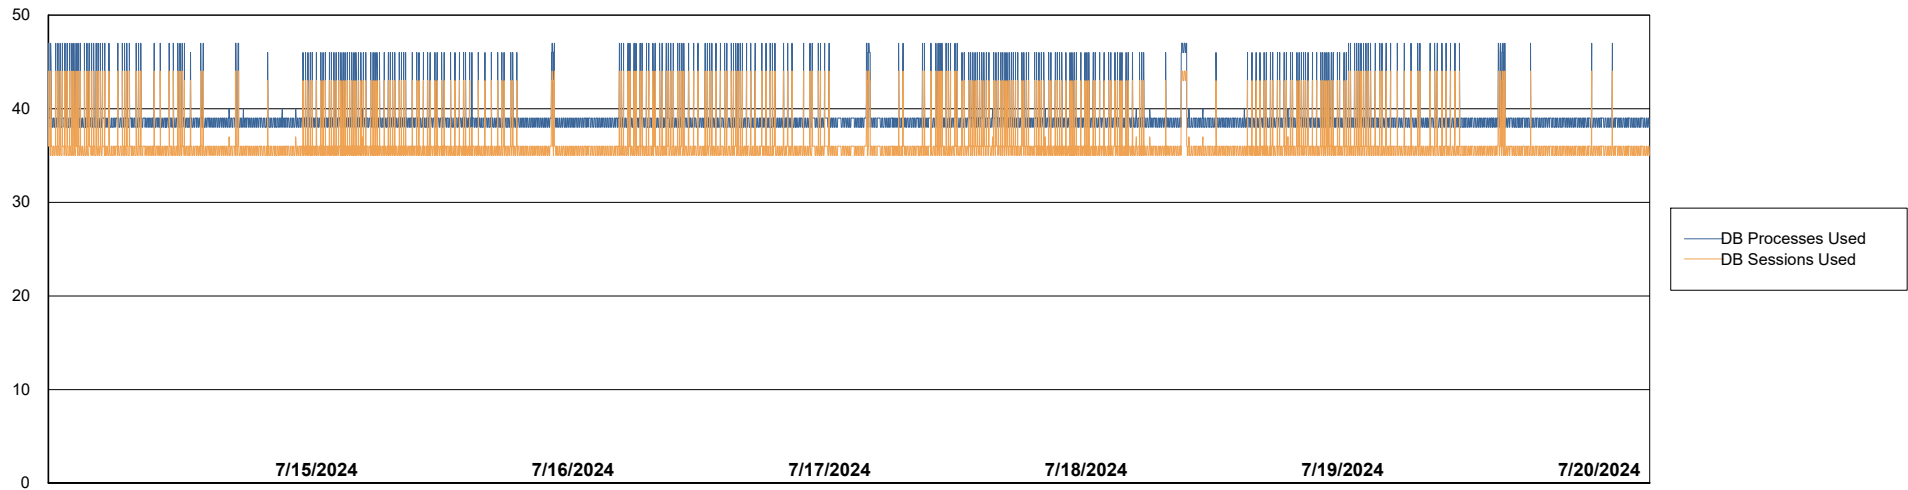

Database Performance VOS_PRD_ABSORA2-2022_HSBABS1

DB Processes Max 1,000