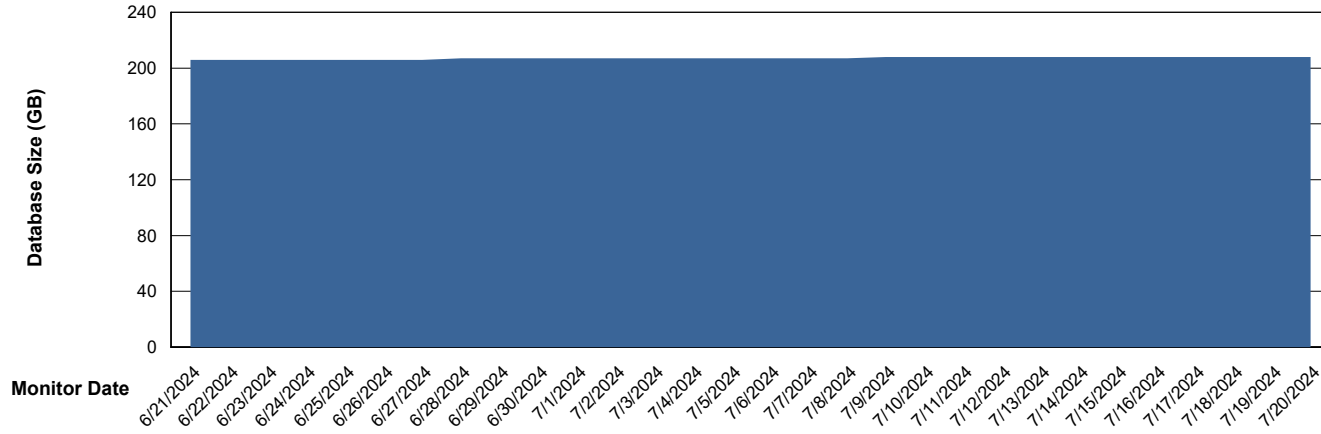

DATABASE SIZE VOS_PRD_ABSBI-2018_ABS1

Database growth over last month