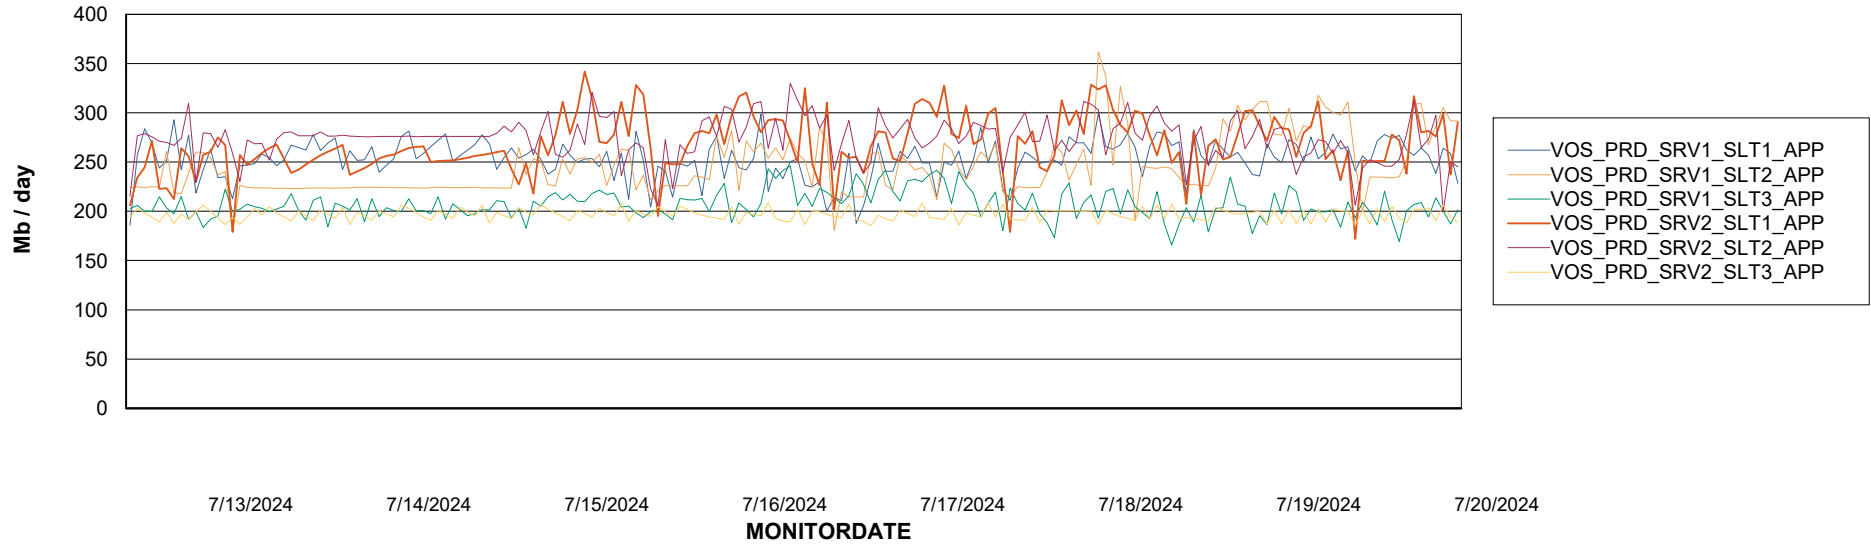

ABSSolute Application Server Services

Avg memory used per ABS Server Service