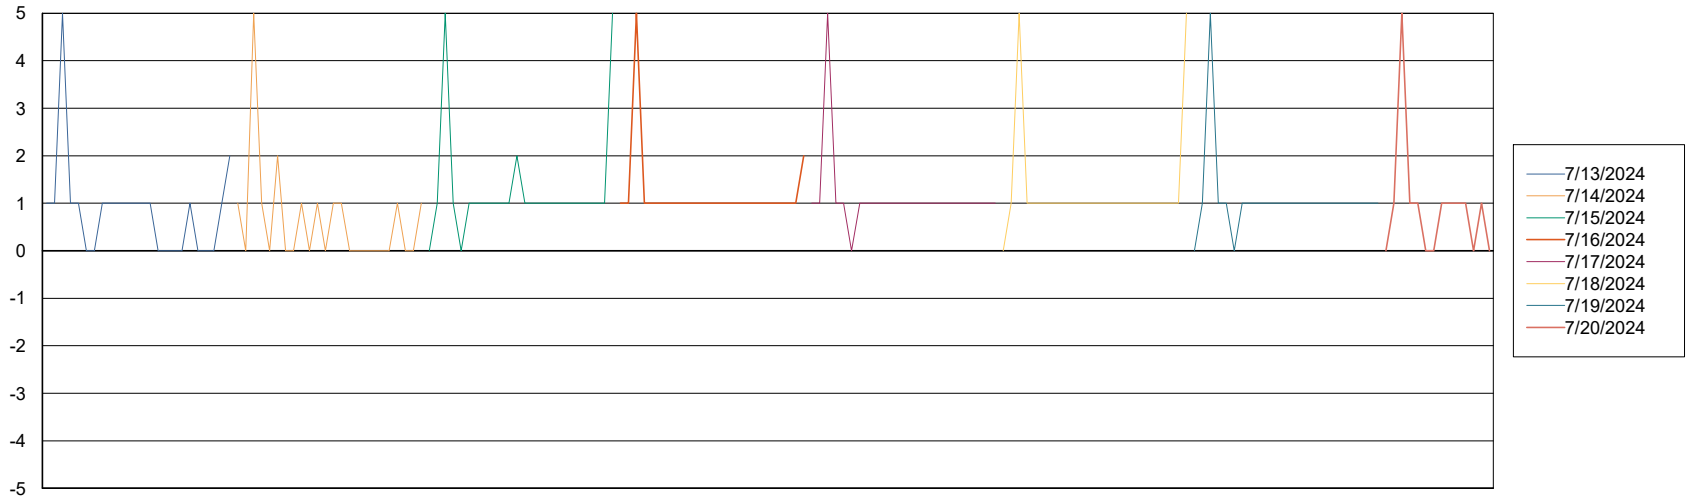

Standby Database Health VOS_Production

Recovery lag for last 7 days