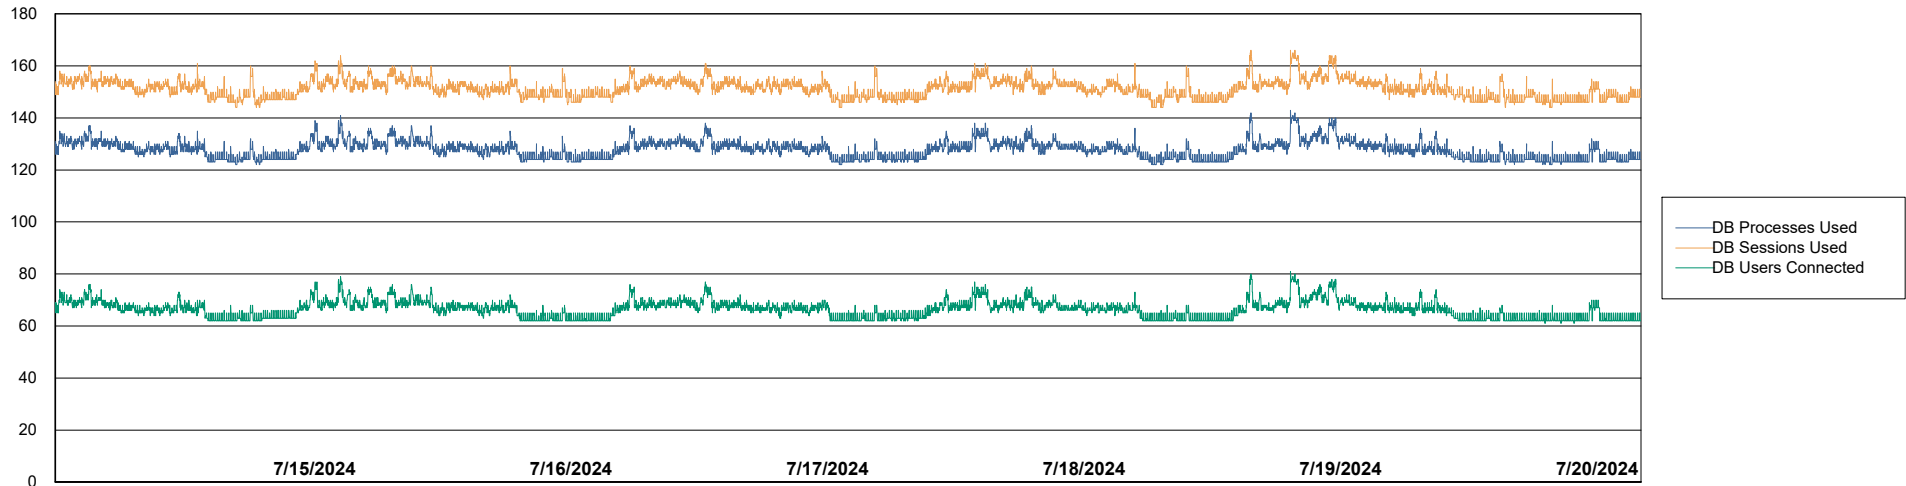

Database Performance VOS_PRD_ABSORA1-2022_ABS1