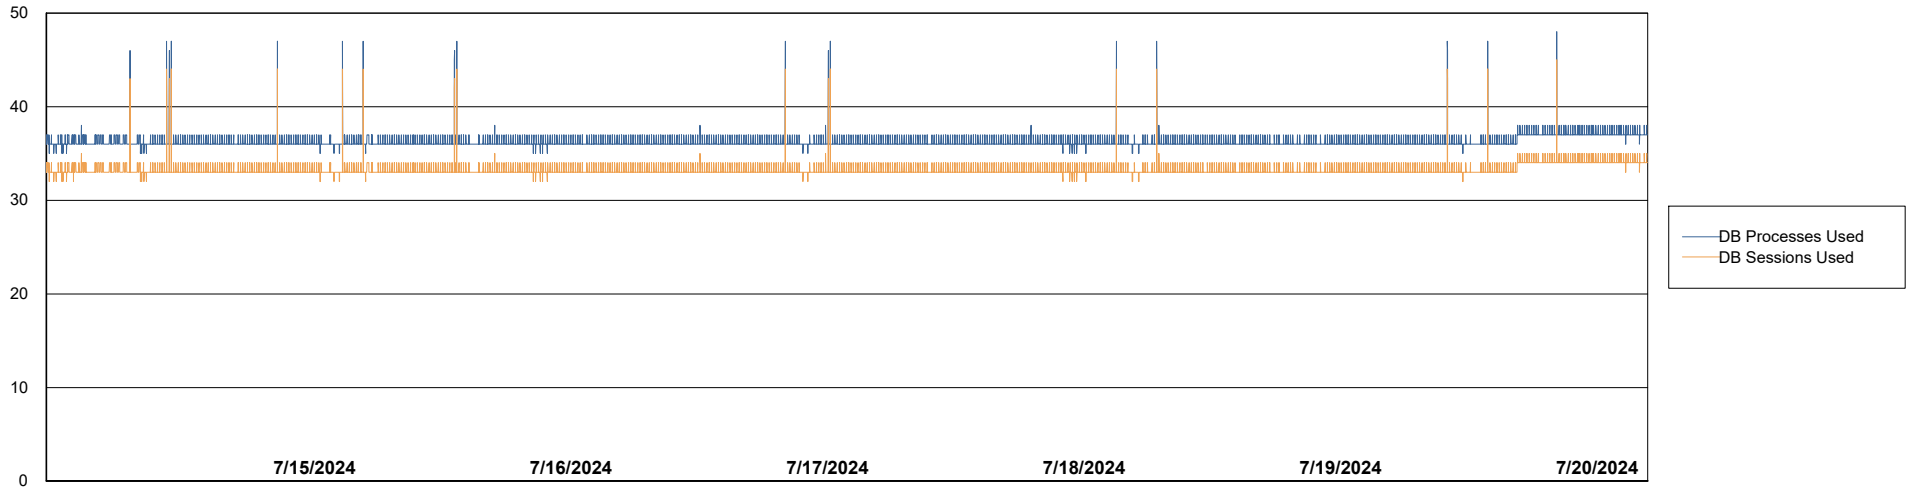

Weekly SLA Customer Report

Customer VEN_Production
Database ID 35

Database Performance VENDB_Production_ABS1

Weekly SLA Customer Report

Customer VEN_Production
Database ID 35

Database Performance VENDB_Standby_ABS1_SB

DB Processes Max 300

Weekly SLA Customer Report

Customer VEN_Production
 Database ID 35

DATABASE SIZE VENABLE_Production_ABS1

Database growth over last month

Database Tablespace VENABLE_Production_ABS1

Date	Tablespace Name	Filesize (Gb)	Usedsize (Gb)	Percentage free
7/20/2024	ABSDATA	233	196	16
	INDX	219	183	16
7/19/2024	ABSDATA	233	196	16
	INDX	219	183	16
7/18/2024	ABSDATA	233	195	16
	INDX	219	183	16
7/17/2024	ABSDATA	233	195	16
	INDX	219	183	16
7/16/2024	ABSDATA	233	195	16
	INDX	219	183	16
7/15/2024	ABSDATA	233	195	16
	INDX	219	183	16
7/14/2024	ABSDATA	233	195	16
	INDX	219	183	16