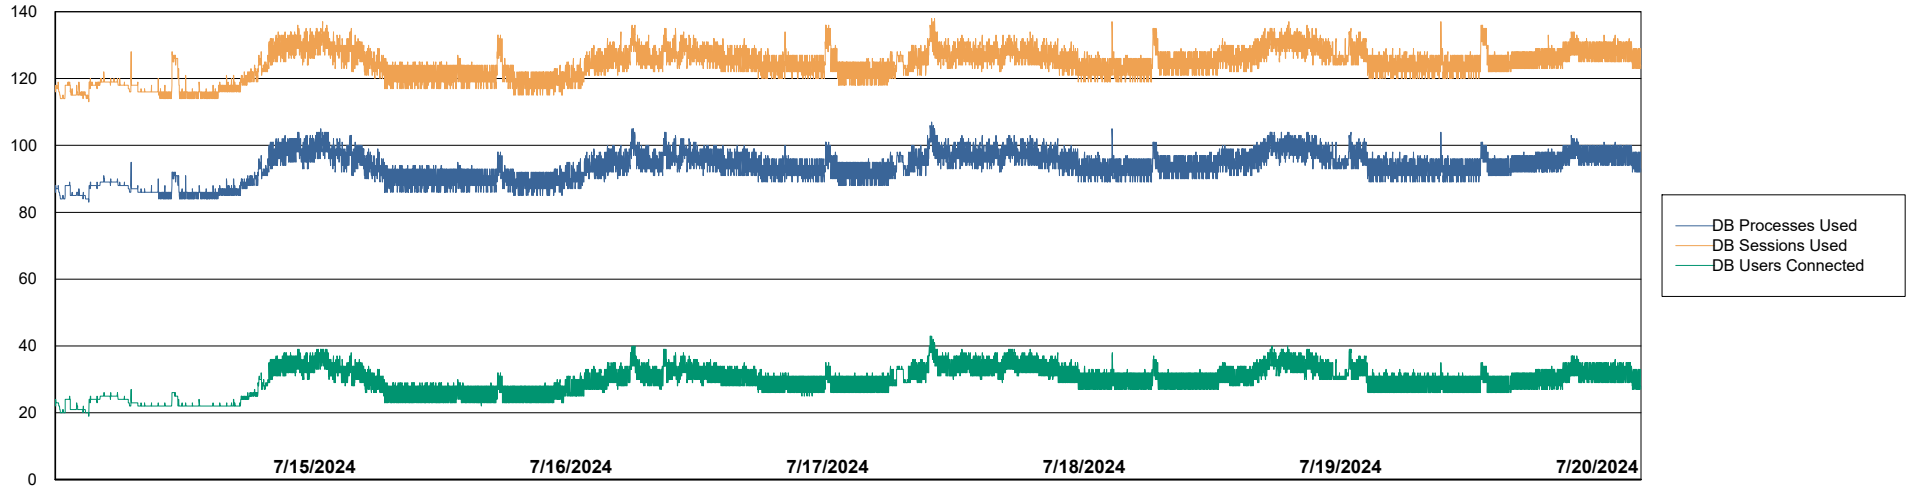

Harddisk Usage VEN_PRD_VENABS07_SB-DB

	Free disk space on C: (%)	Total disk space on C: (Gb)	Used disk space on C: (Gb)	Free disk space on D: (%)	Total disk space on D: (Gb)	Used disk space on D: (Gb)	Free disk space on E: (%)	Total disk space on E: (Gb)	Used disk space on E: (Gb)
7/20/2024	35	102	66	16	1,000	841	87	400	53
7/19/2024	35	102	66	16	1,000	841	87	400	53
7/18/2024	35	102	66	16	1,000	841	86	400	58
7/17/2024	35	102	66	16	1,000	841	87	400	53
7/16/2024	35	102	67	16	1,000	841	87	400	51
7/15/2024	34	102	68	16	1,000	841	88	400	47
7/14/2024	33	102	69	16	1,000	841	89	400	46

Weekly SLA Customer Report

Customer VEN_Production
Database ID 35

Database Performance VENDB_Production_ABS1

Weekly SLA Customer Report

Customer VEN_Production
Database ID 35

Database Performance VENDB_Standby_ABS1_SB